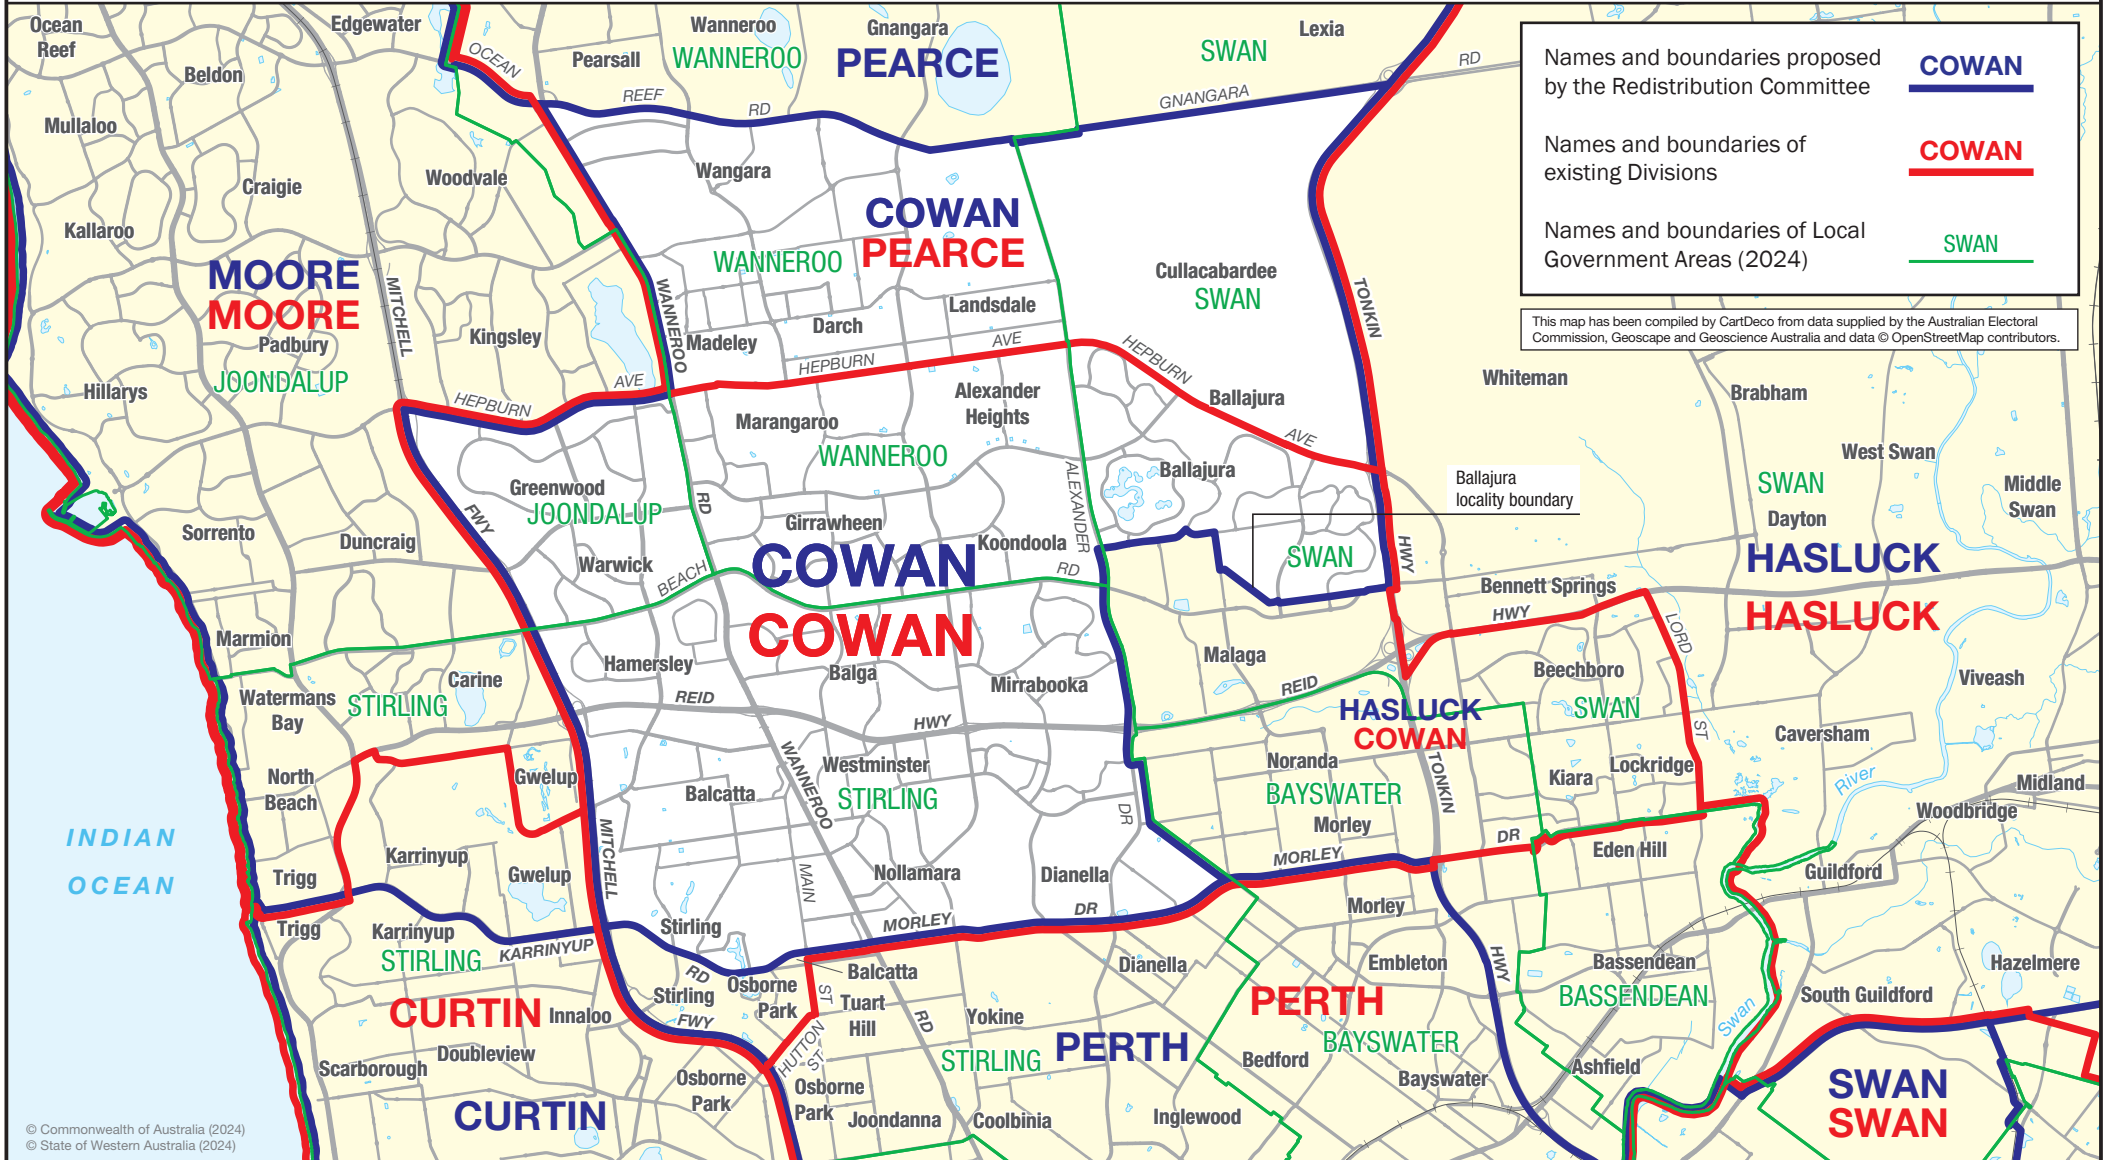

May 2024
**MAP OF PROPOSED
 COMMONWEALTH ELECTORAL DIVISION OF
 COWAN**

0 2 km

Names and boundaries proposed by the Redistribution Committee **COWAN**

Names and boundaries of existing Divisions **COWAN**

Names and boundaries of Local Government Areas (2024) **SWAN**

This map has been compiled by CartDeco from data supplied by the Australian Electoral Commission, Geoscape and Geoscience Australia and data © OpenStreetMap contributors.