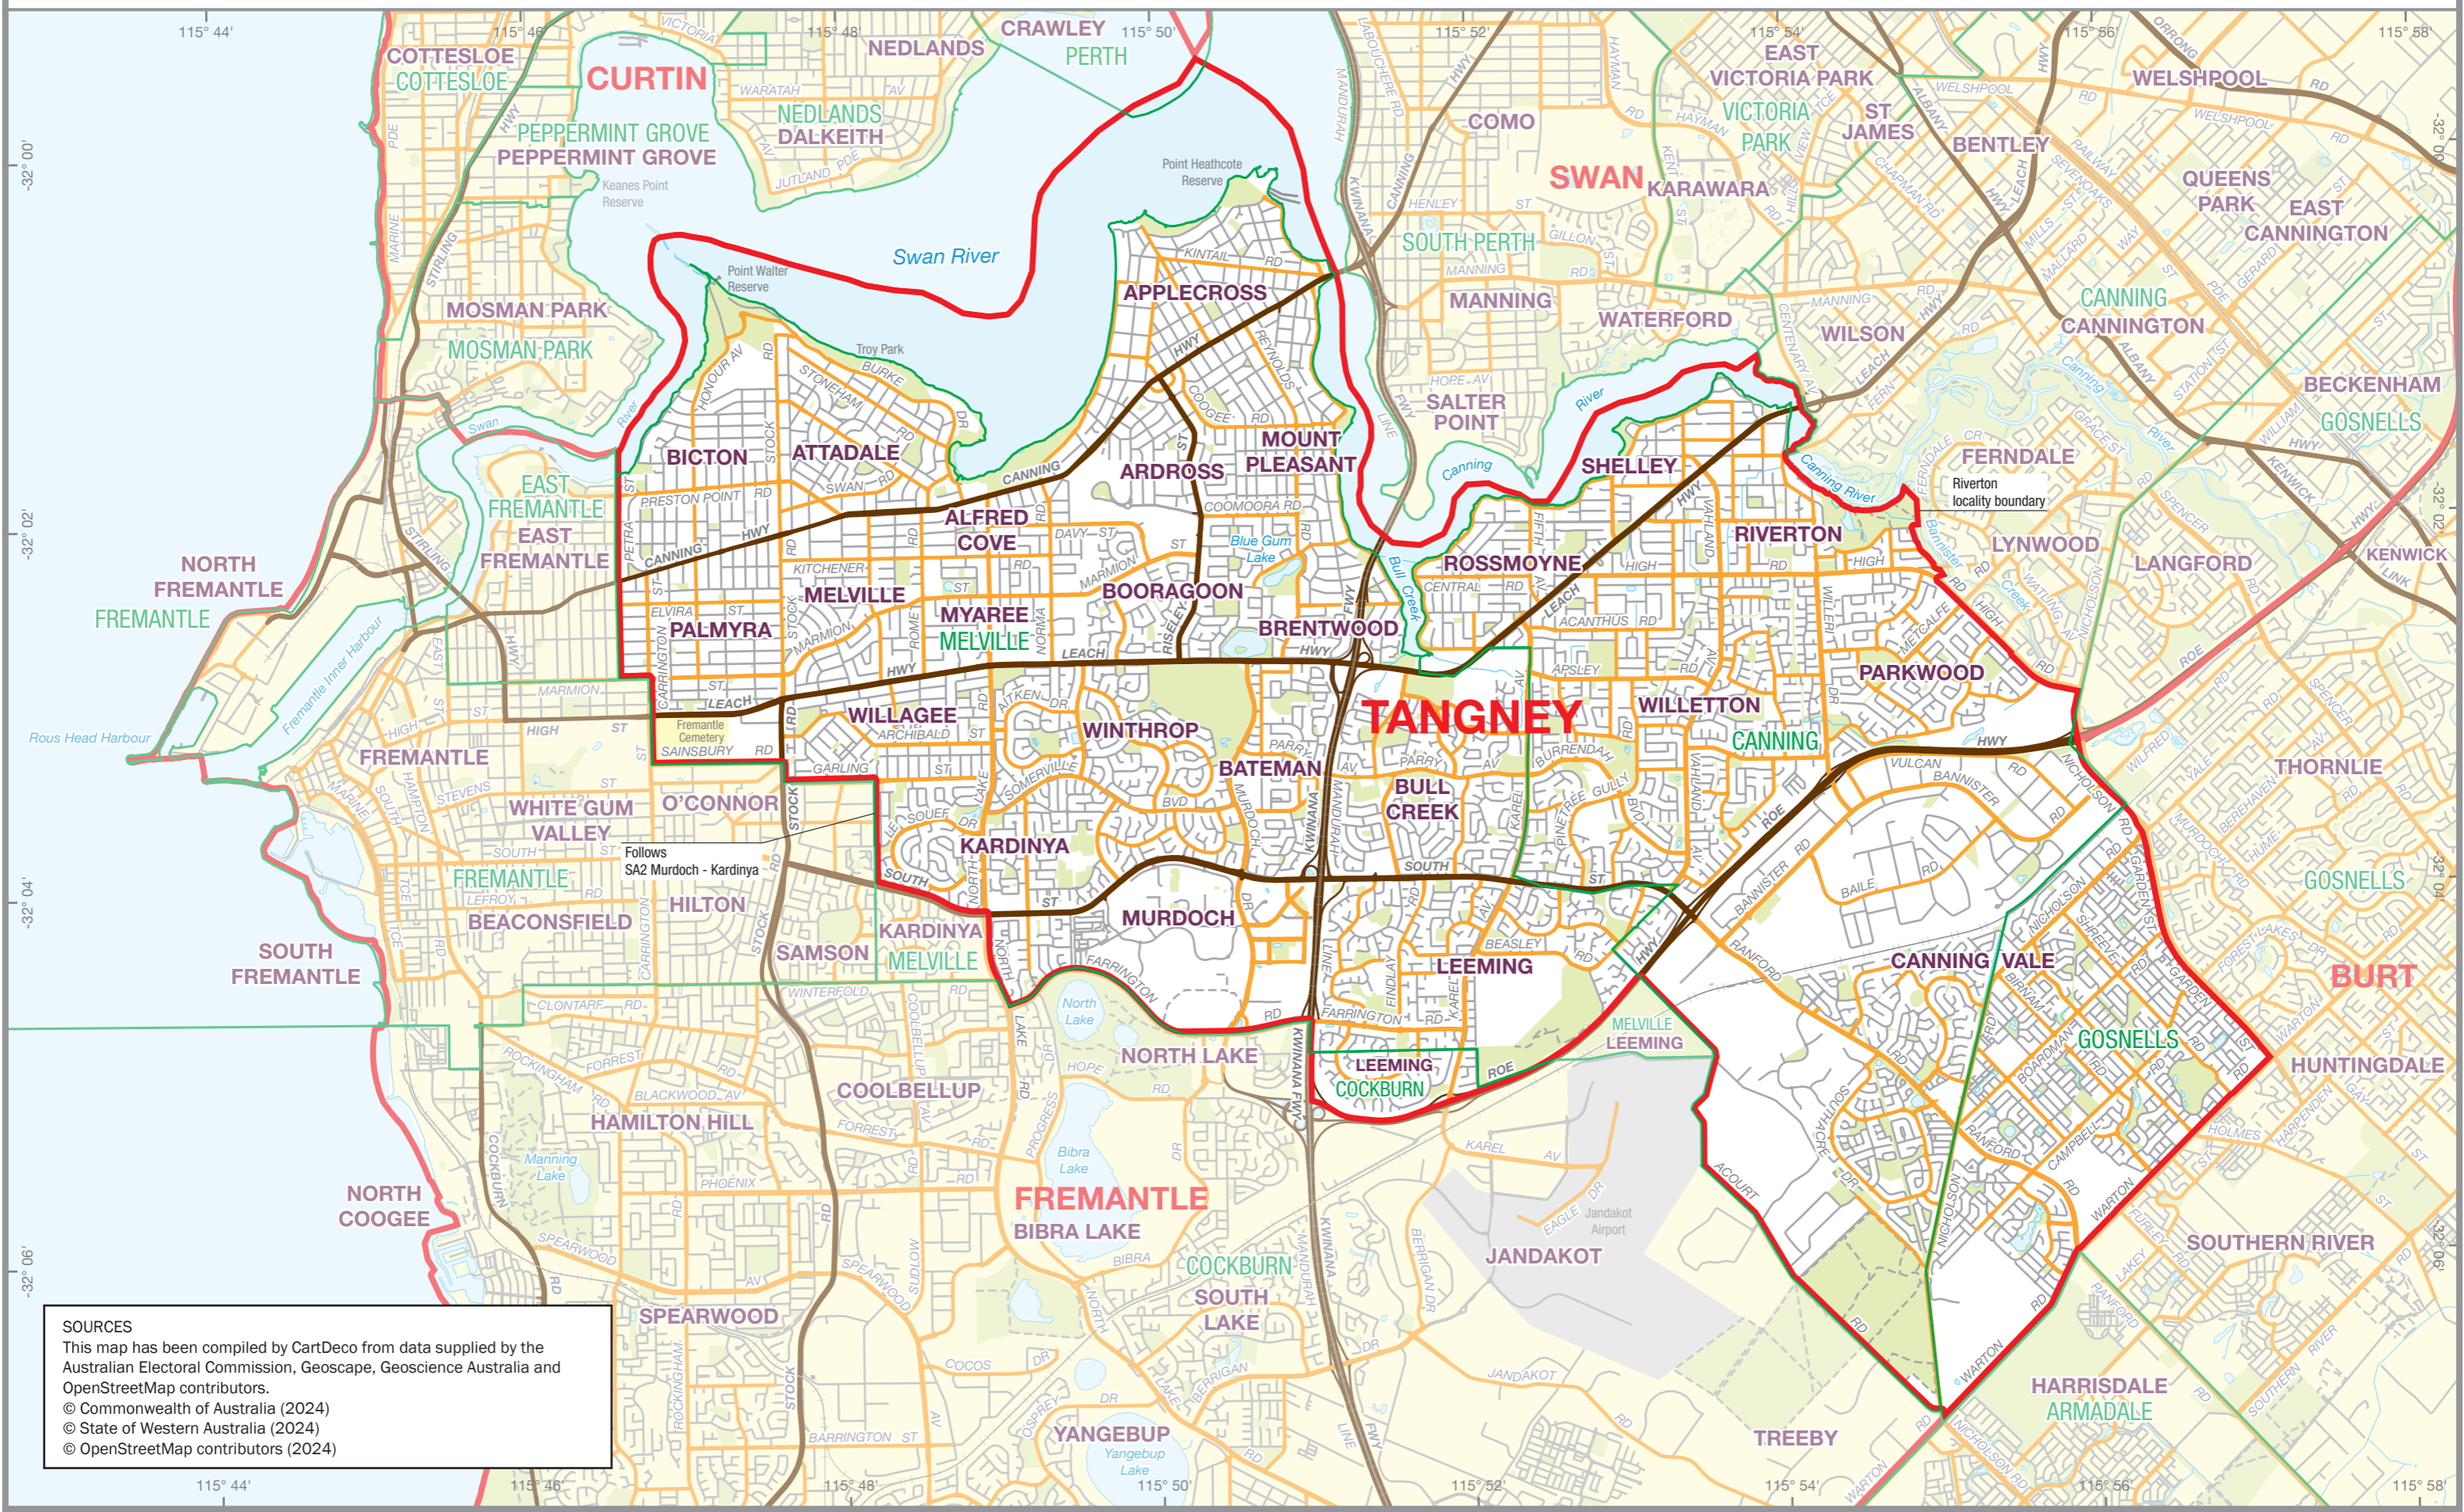

September 2024
**MAP OF THE COMMONWEALTH
 ELECTORAL DIVISION OF
 TANGNEY**

Name and Boundary of
 Electoral Division
 Names and Boundaries of
 adjoining Electoral Divisions
 Names and Boundaries of
 Local Government Areas (2024)

TANGNEY
BURT
MELVILLE

SOURCES
 This map has been compiled by CartDeco from data supplied by the Australian Electoral Commission, Geoscape, Geoscience Australia and OpenStreetMap contributors.
 © Commonwealth of Australia (2024)
 © State of Western Australia (2024)
 © OpenStreetMap contributors (2024)