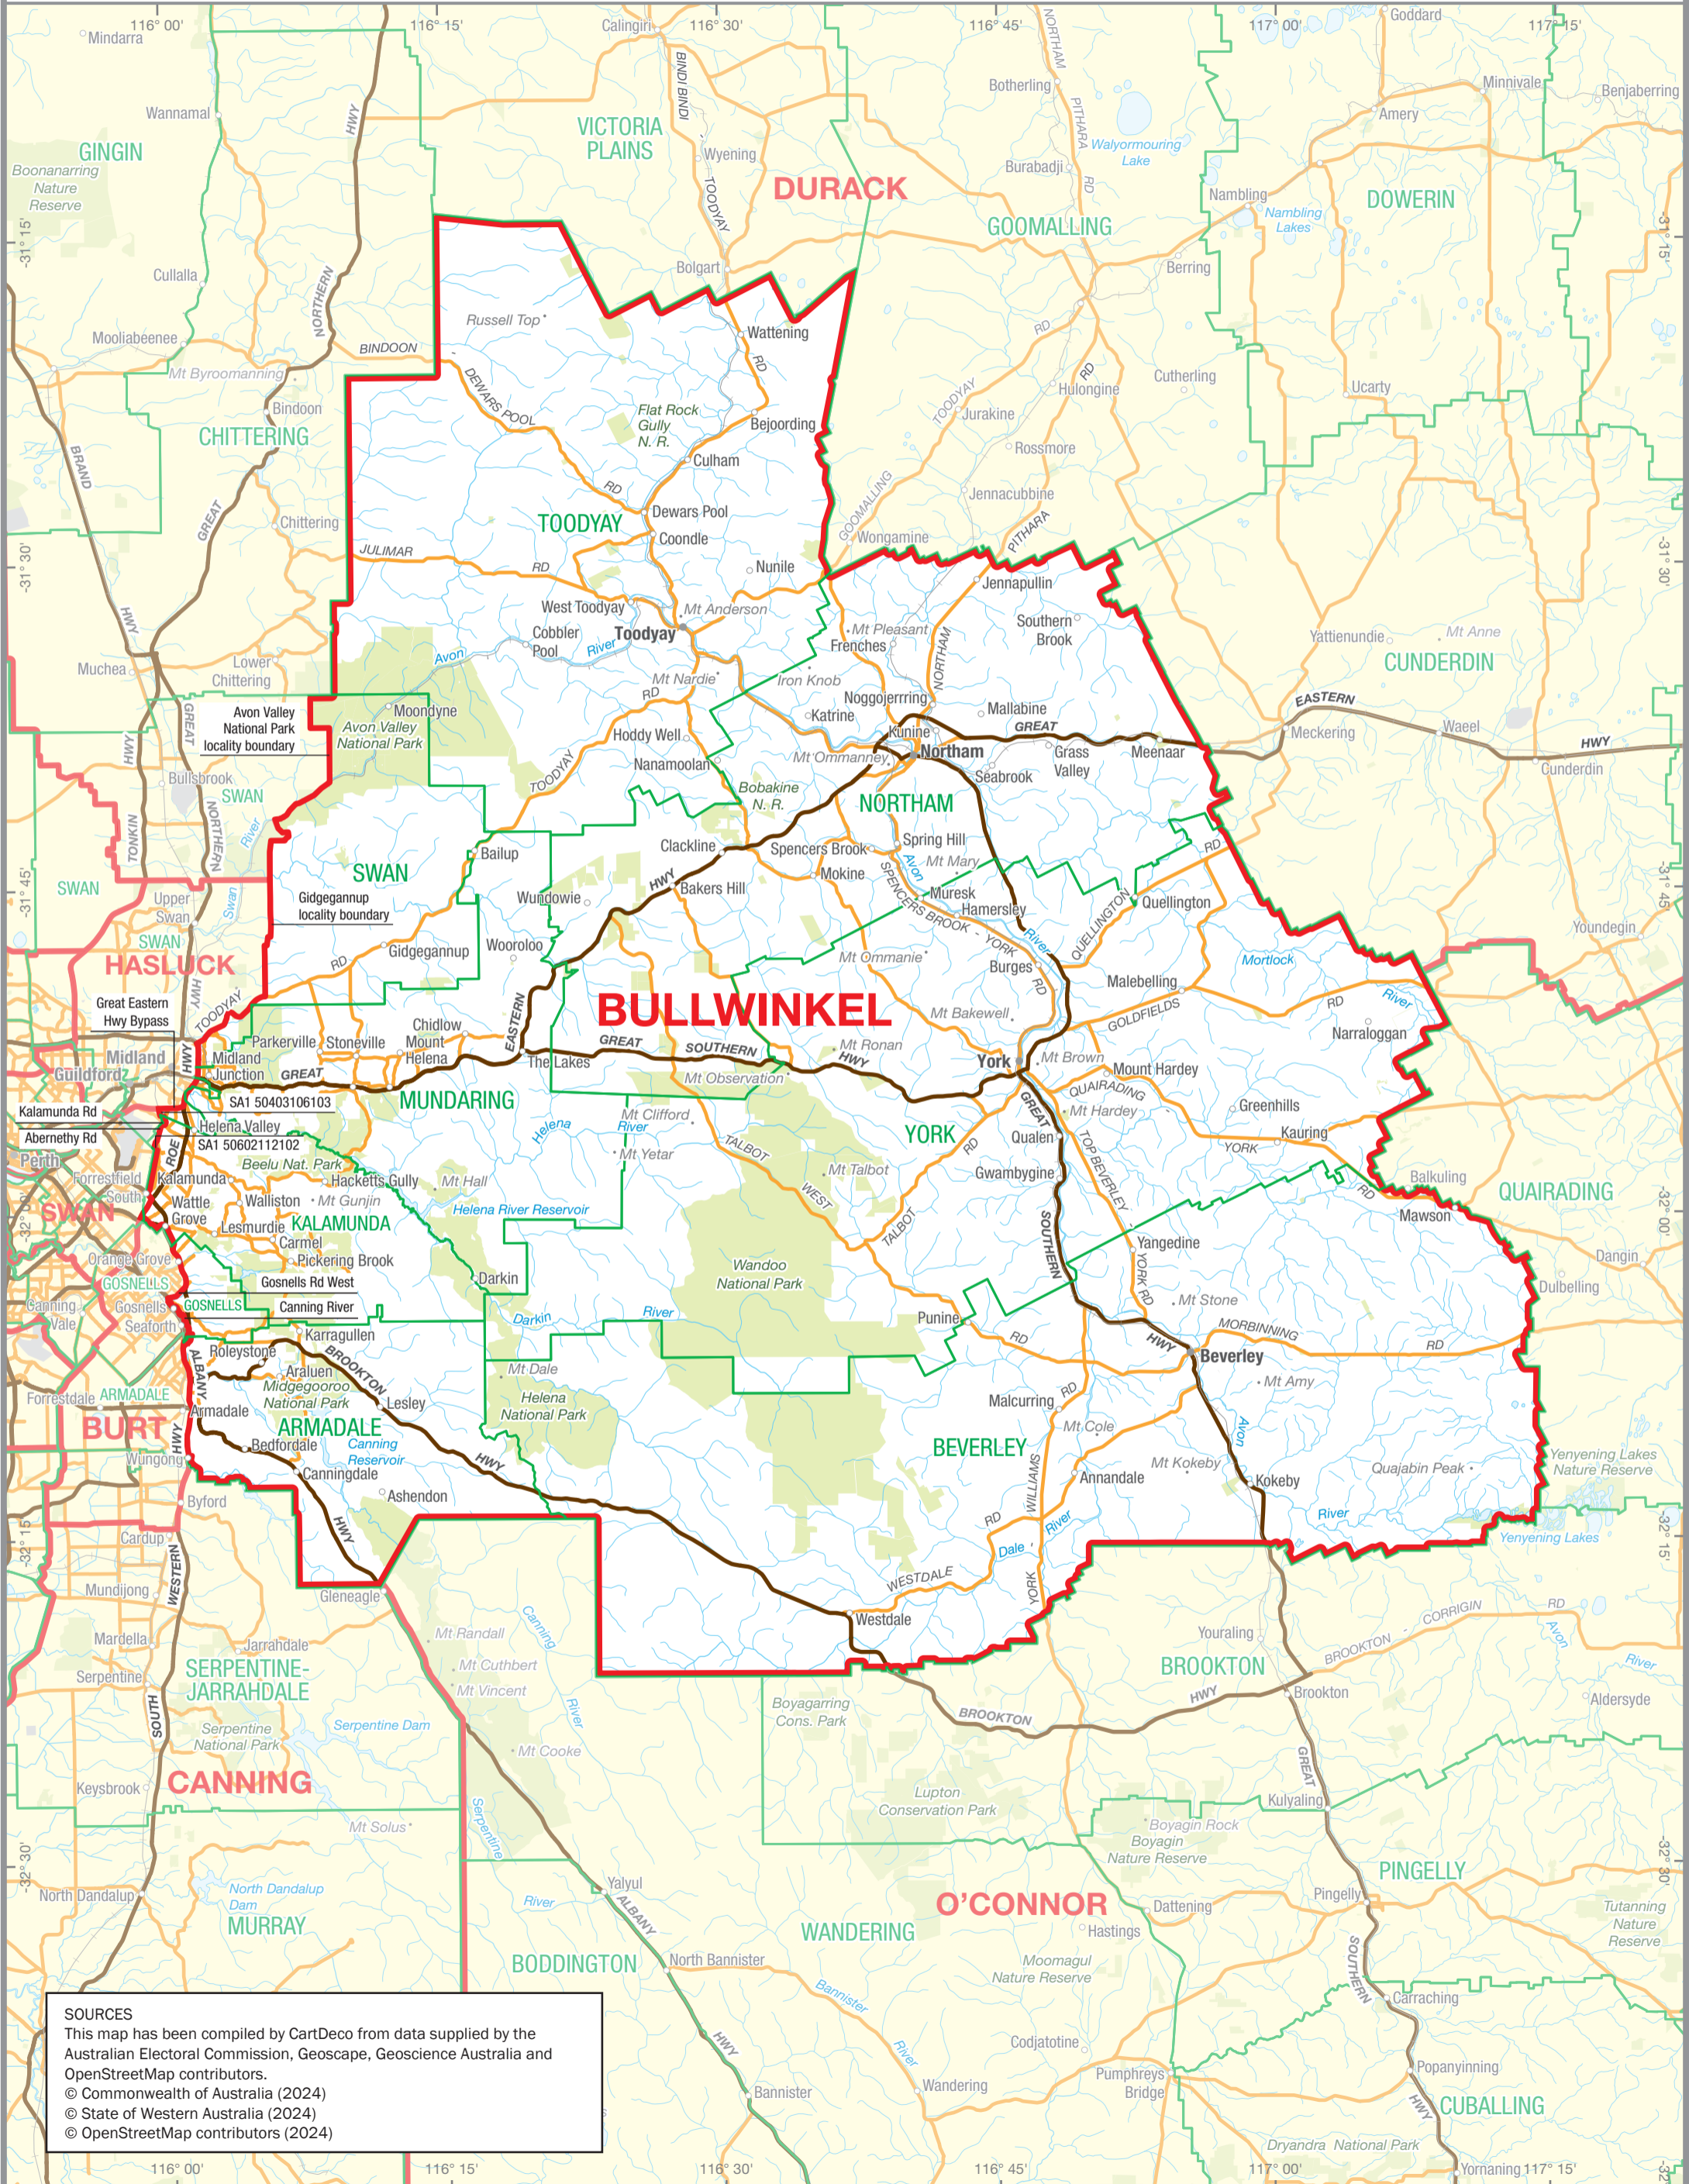

September 2024
**MAP OF THE COMMONWEALTH
 ELECTORAL DIVISION OF
 BULLWINKEL**

Name and Boundary of
 Electoral Division
 Names and Boundaries of
 adjoining Electoral Divisions
 Names and Boundaries of
 Local Government Areas (2024)

BULLWINKEL
BURT
KWINANA

SOURCES
 This map has been compiled by CartDeco from data supplied by the Australian Electoral Commission, Geoscape, Geoscience Australia and OpenStreetMap contributors.
 © Commonwealth of Australia (2024)
 © State of Western Australia (2024)
 © OpenStreetMap contributors (2024)