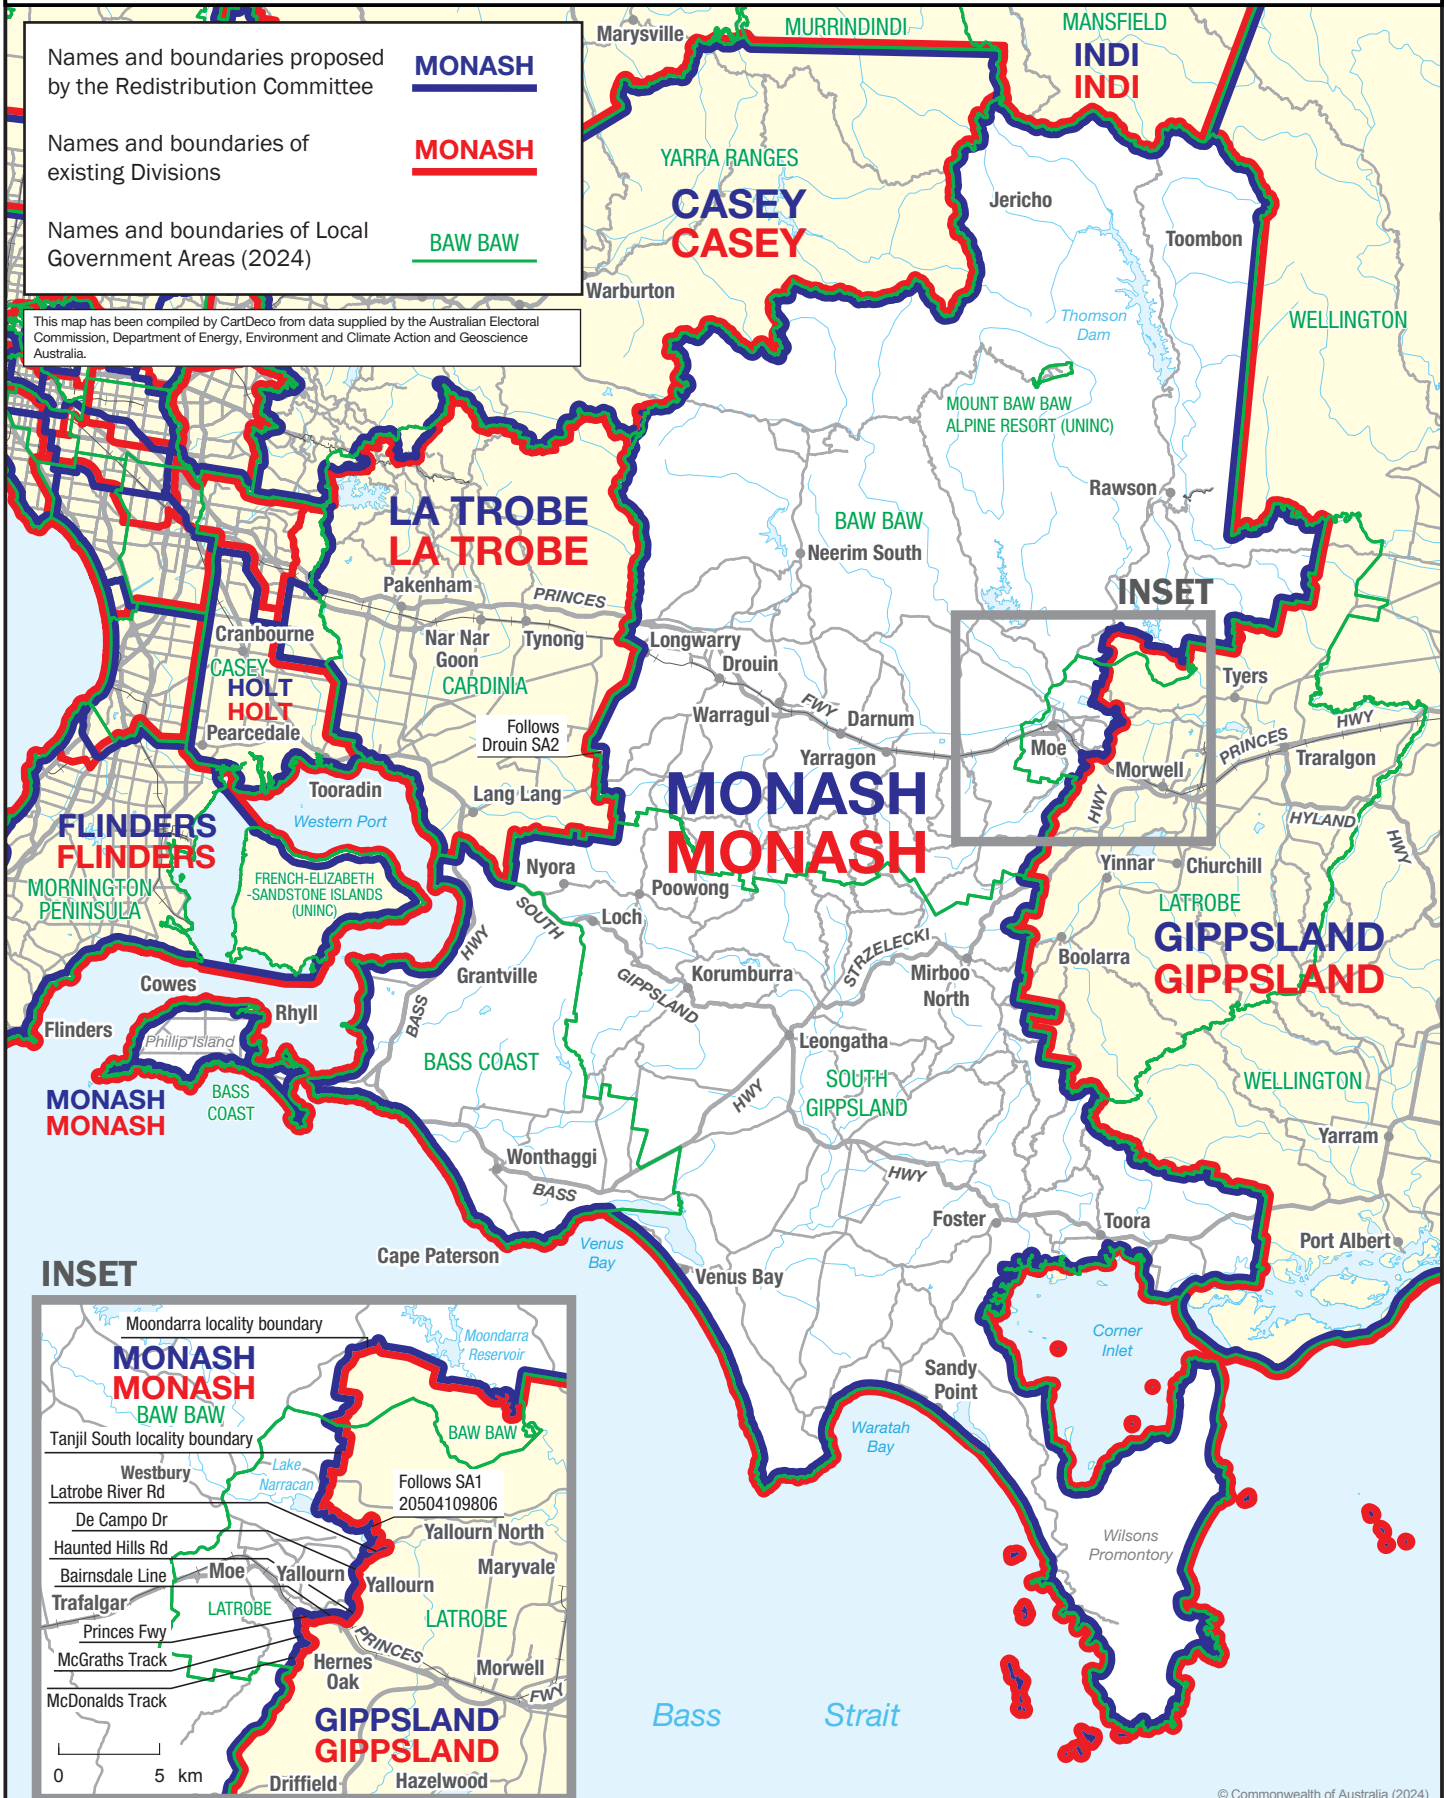

May 2024
**MAP OF PROPOSED
 COMMONWEALTH ELECTORAL DIVISION OF
 MONASH**

Names and boundaries proposed by the Redistribution Committee **MONASH**

Names and boundaries of existing Divisions **MONASH**

Names and boundaries of Local Government Areas (2024) **BAW BAW**

This map has been compiled by CartDeco from data supplied by the Australian Electoral Commission, Department of Energy, Environment and Climate Action and Geoscience Australia.

INSET