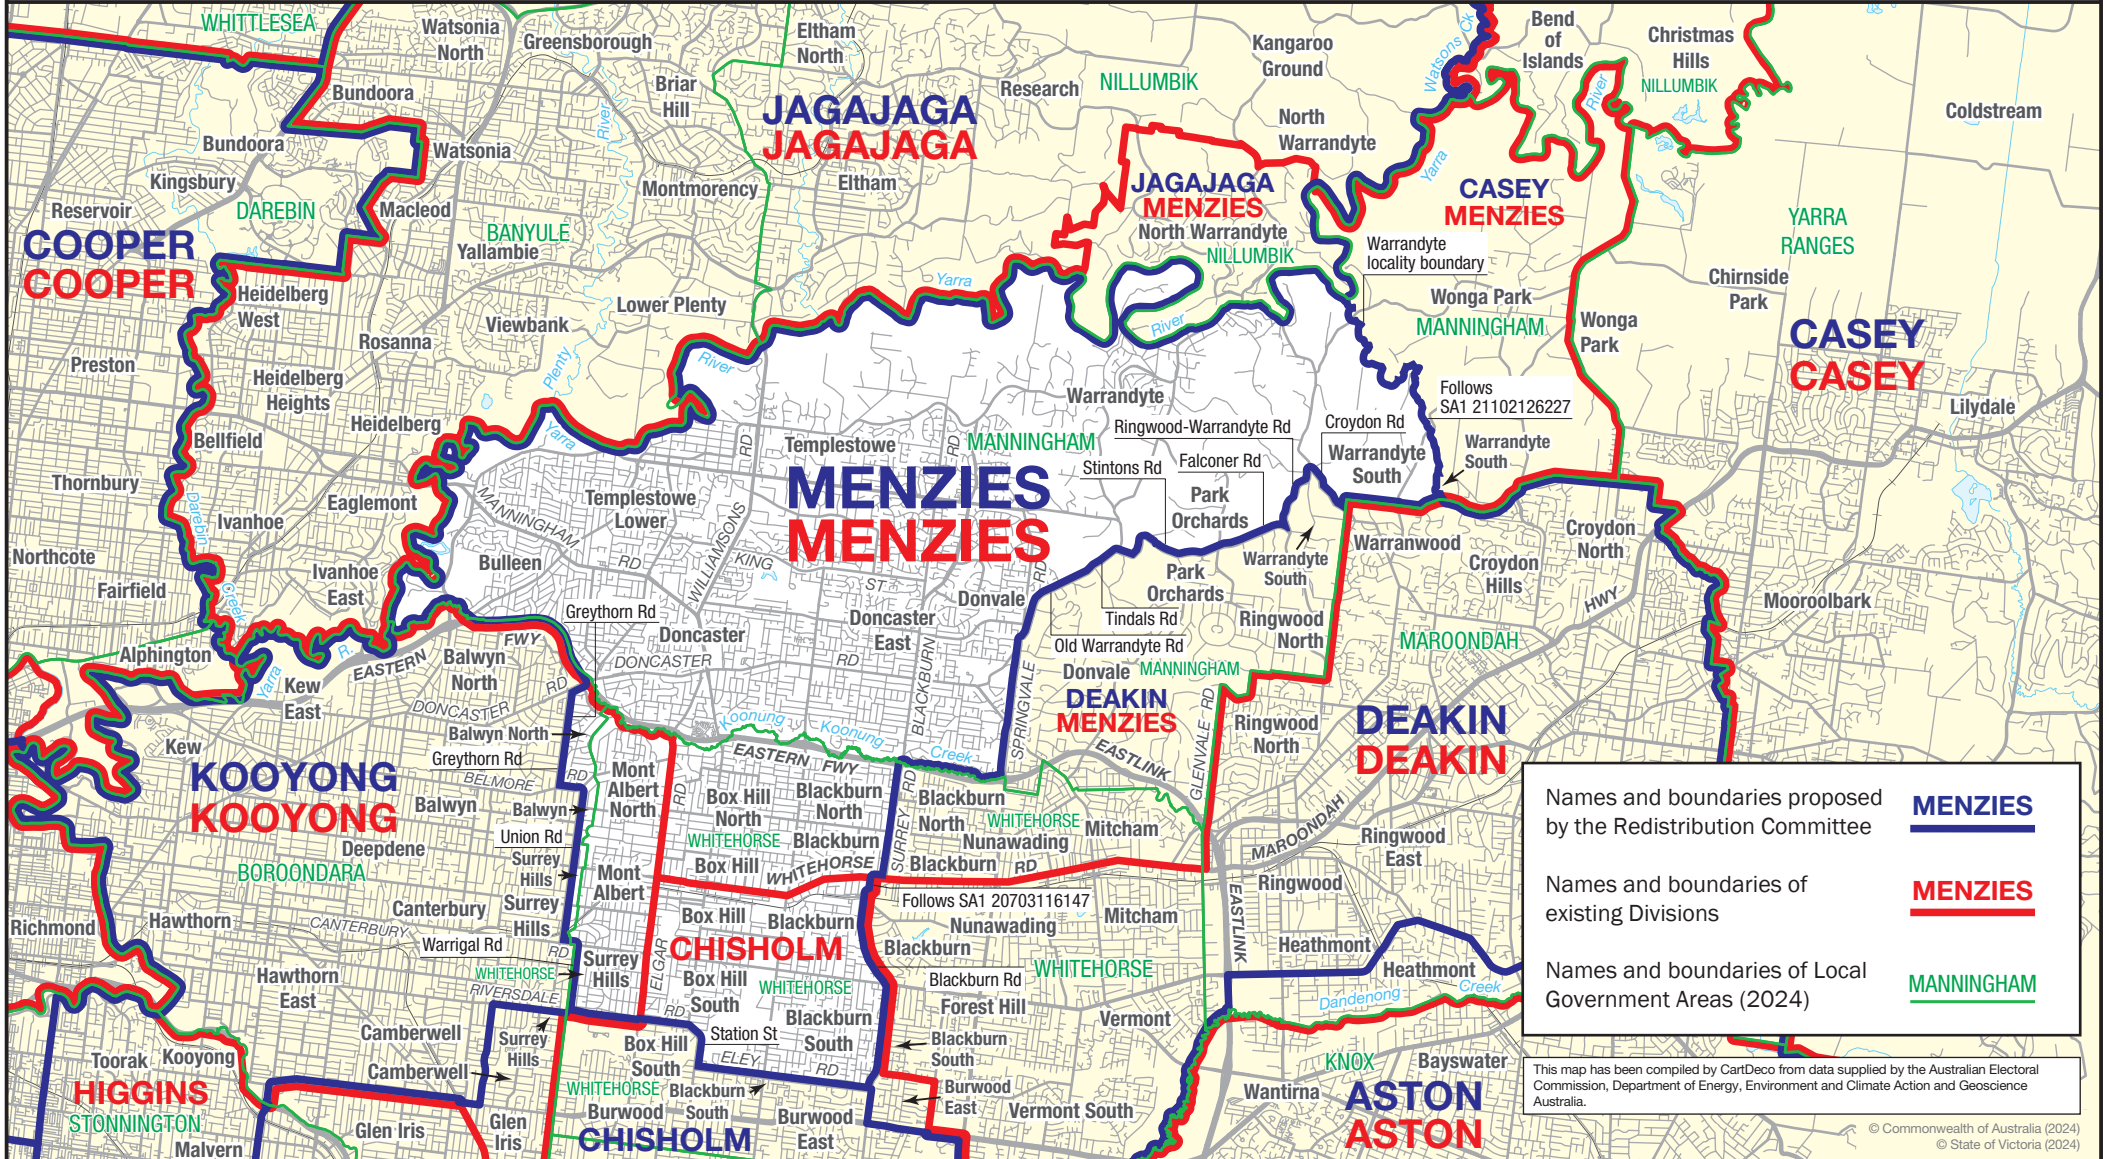

May 2024
**MAP OF PROPOSED
 COMMONWEALTH ELECTORAL DIVISION OF
 MENZIES**

Names and boundaries proposed by the Redistribution Committee	<u>MENZIES</u>
Names and boundaries of existing Divisions	<u>MENZIES</u>
Names and boundaries of Local Government Areas (2024)	<u>MANNINGHAM</u>

This map has been compiled by CartDeco from data supplied by the Australian Electoral Commission, Department of Energy, Environment and Climate Action and Geoscience Australia.