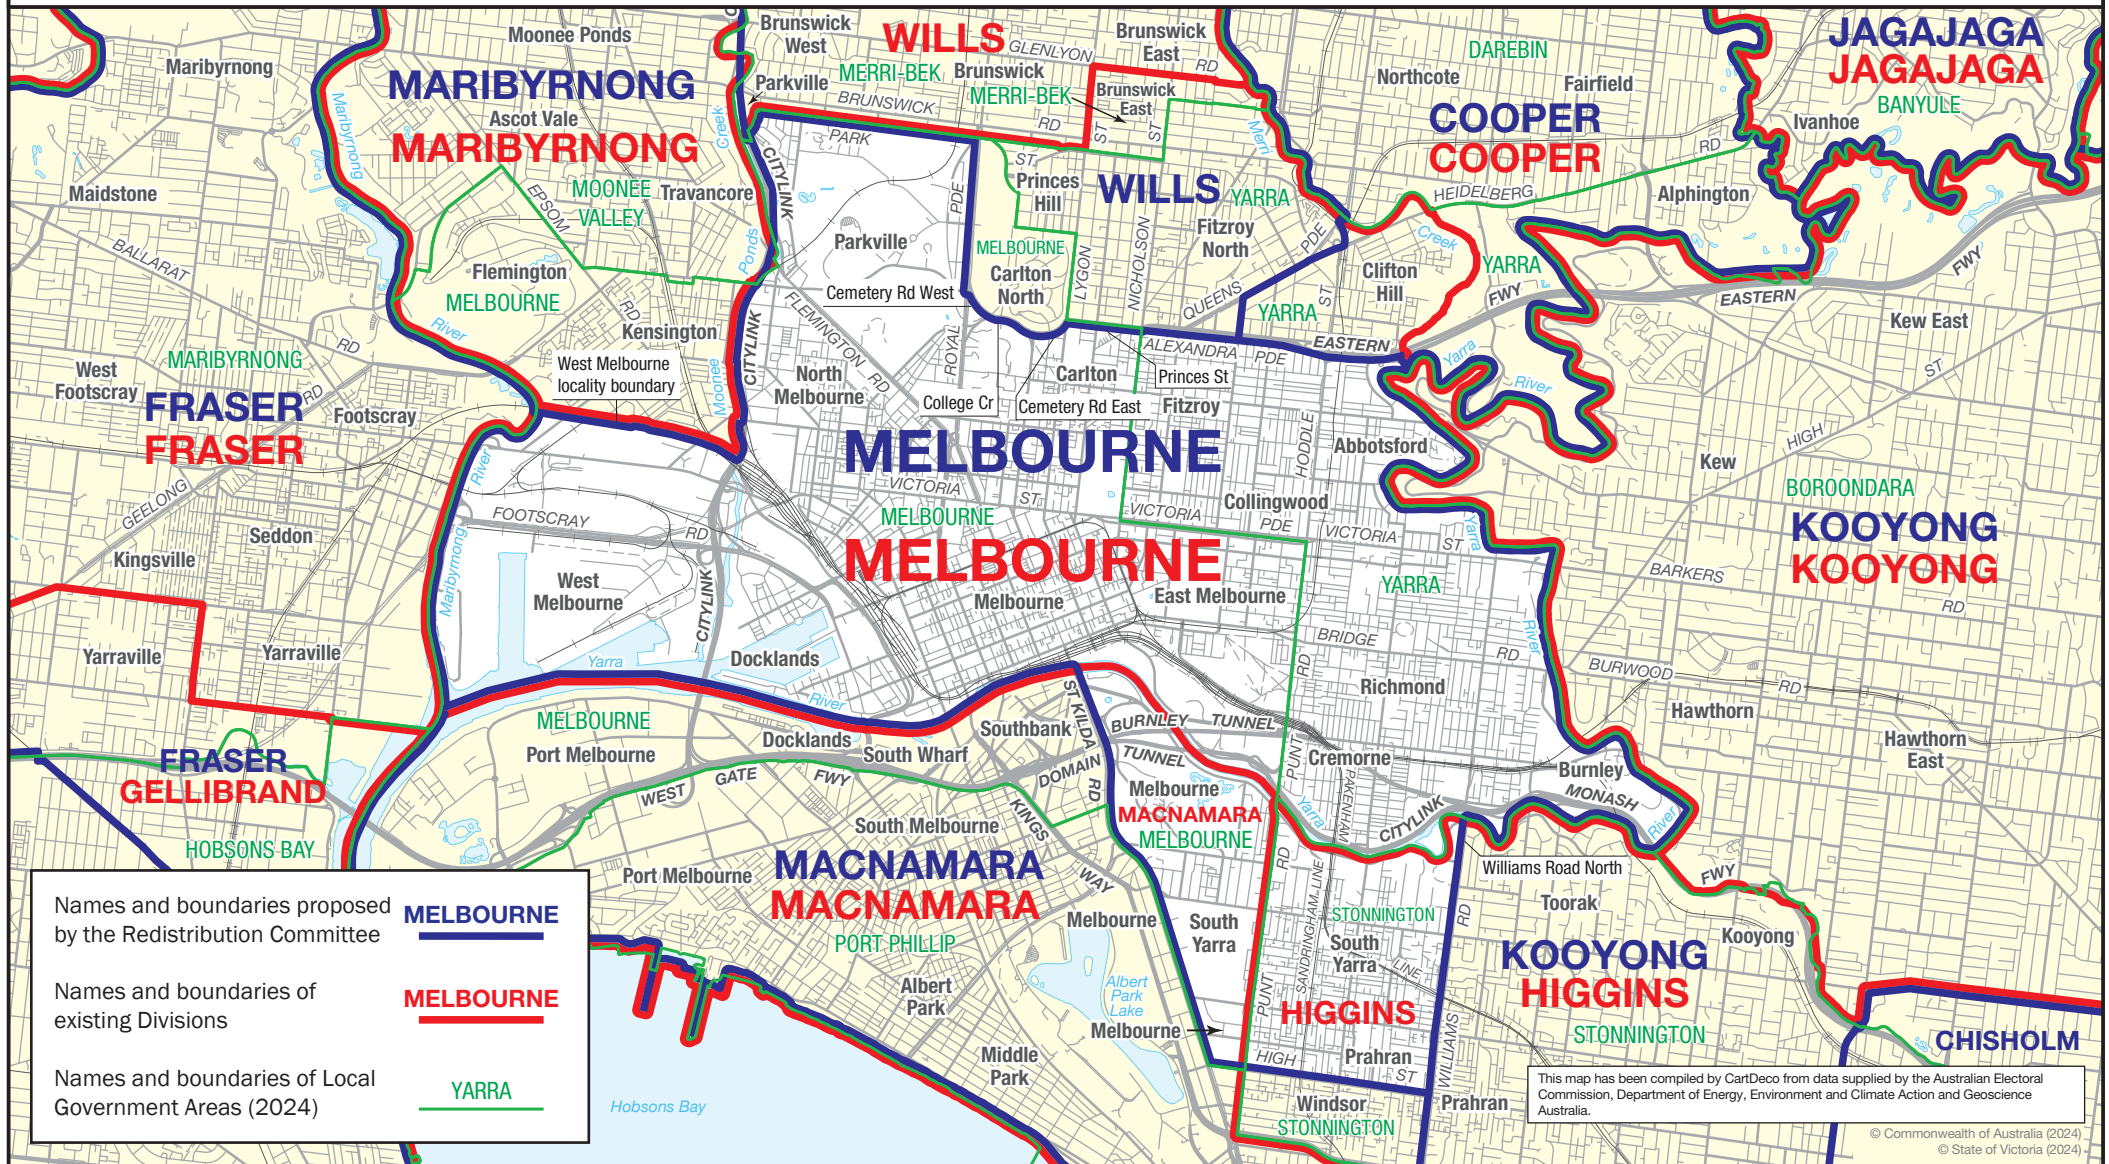

May 2024 MAP OF PROPOSED COMMONWEALTH ELECTORAL DIVISION OF **MELBOURNE**

0 2 km

Names and boundaries proposed by the Redistribution Committee **MELBOURNE**

Names and boundaries of existing Divisions **MELBOURNE**

Names and boundaries of Local Government Areas (2024) **YARRA**

This map has been compiled by CartDeco from data supplied by the Australian Electoral Commission, Department of Energy, Environment and Climate Action and Geoscience Australia.
© Commonwealth of Australia (2024)
© State of Victoria (2024)