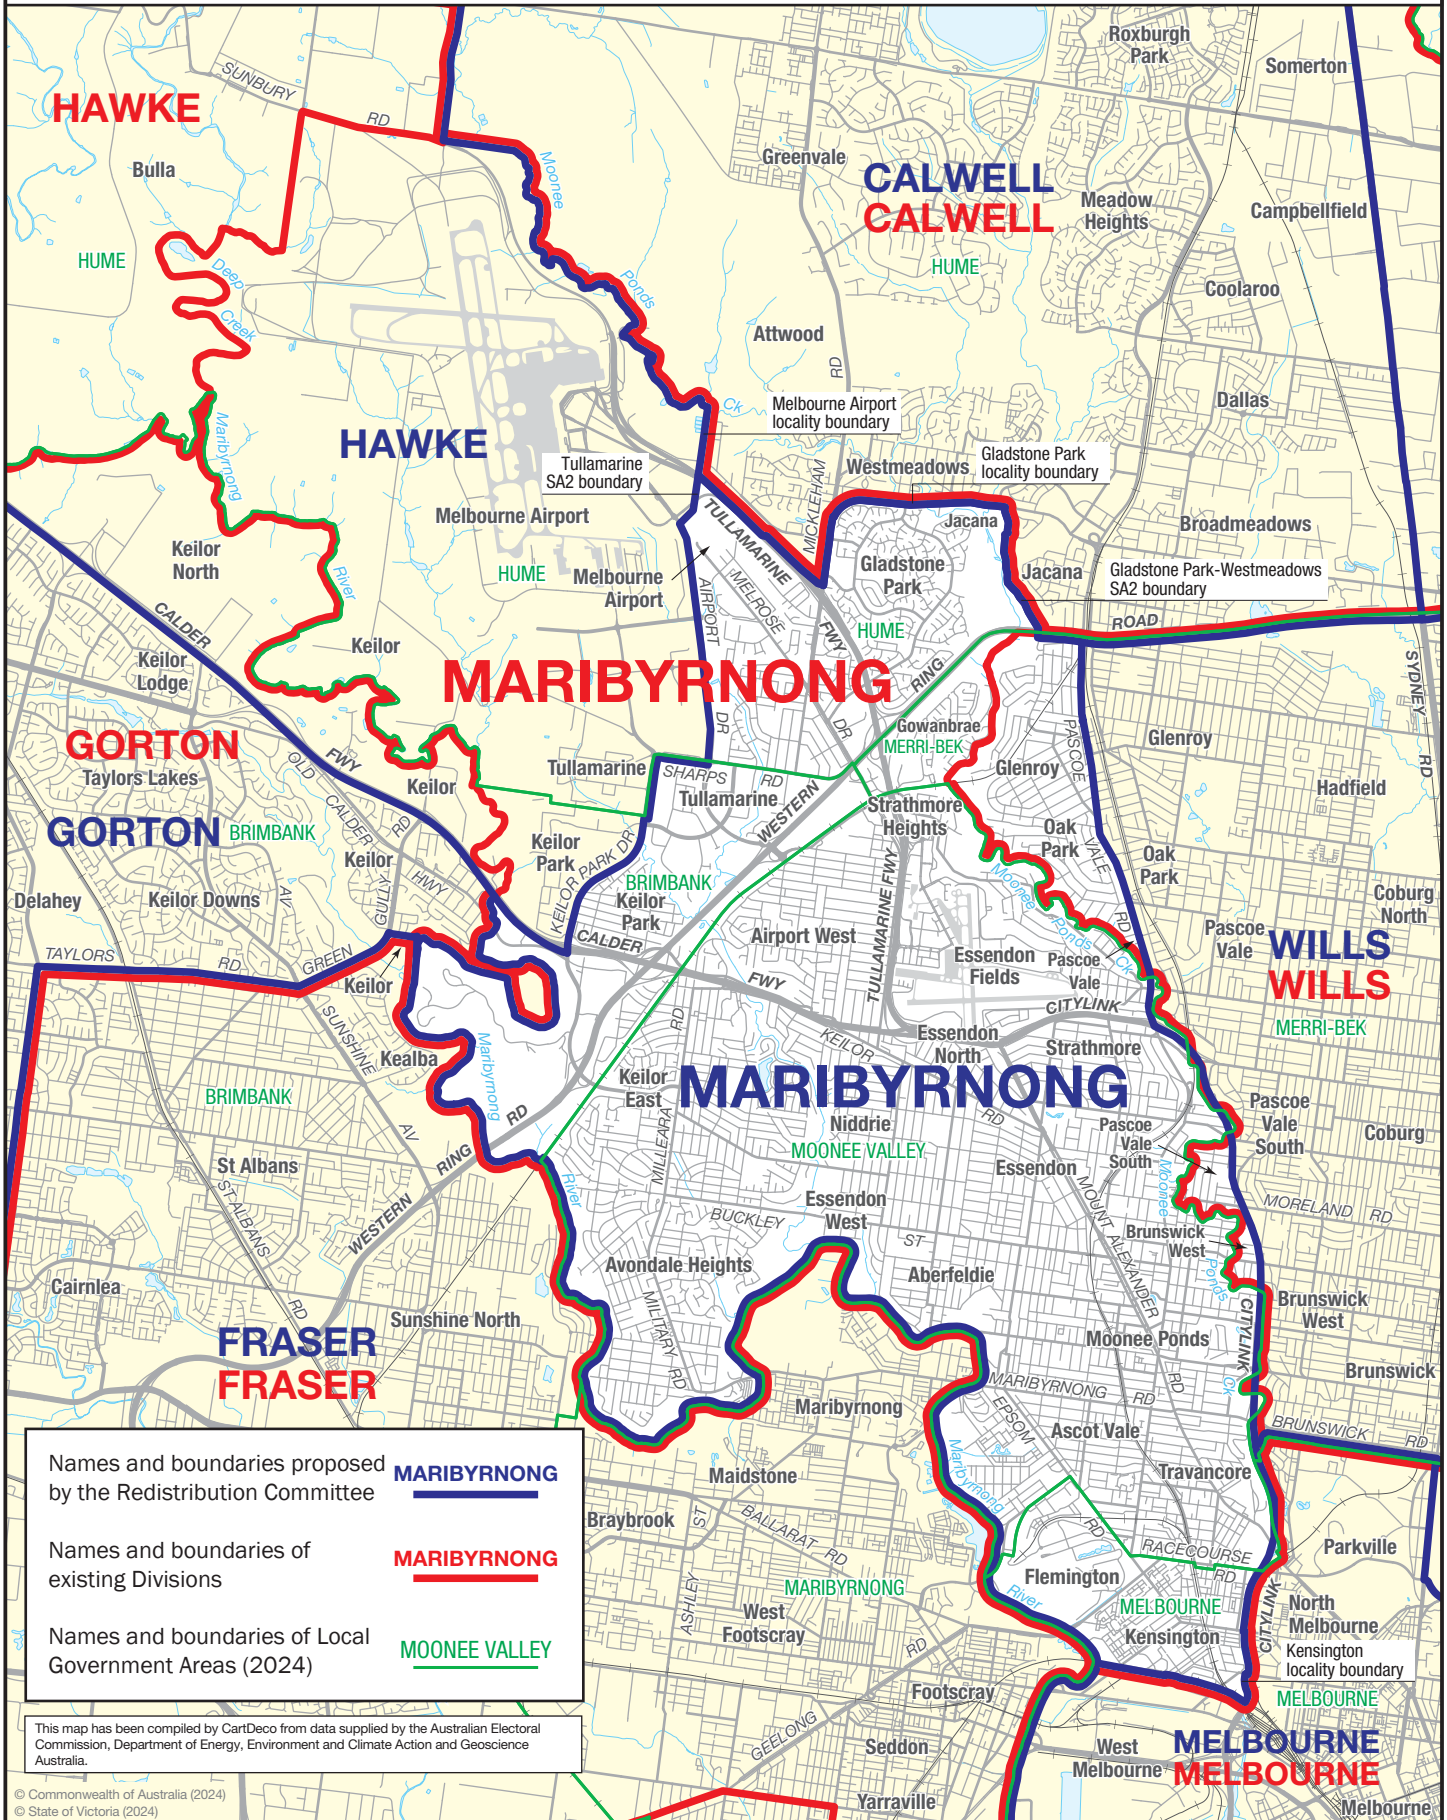

May 2024
**MAP OF PROPOSED
 COMMONWEALTH ELECTORAL DIVISION OF
 MARIBYRNONG**

Names and boundaries proposed by the Redistribution Committee	MARIBYRNONG
Names and boundaries of existing Divisions	MARIBYRNONG
Names and boundaries of Local Government Areas (2024)	MOONEE VALLEY

This map has been compiled by CartDeco from data supplied by the Australian Electoral Commission, Department of Energy, Environment and Climate Action and Geoscience Australia.