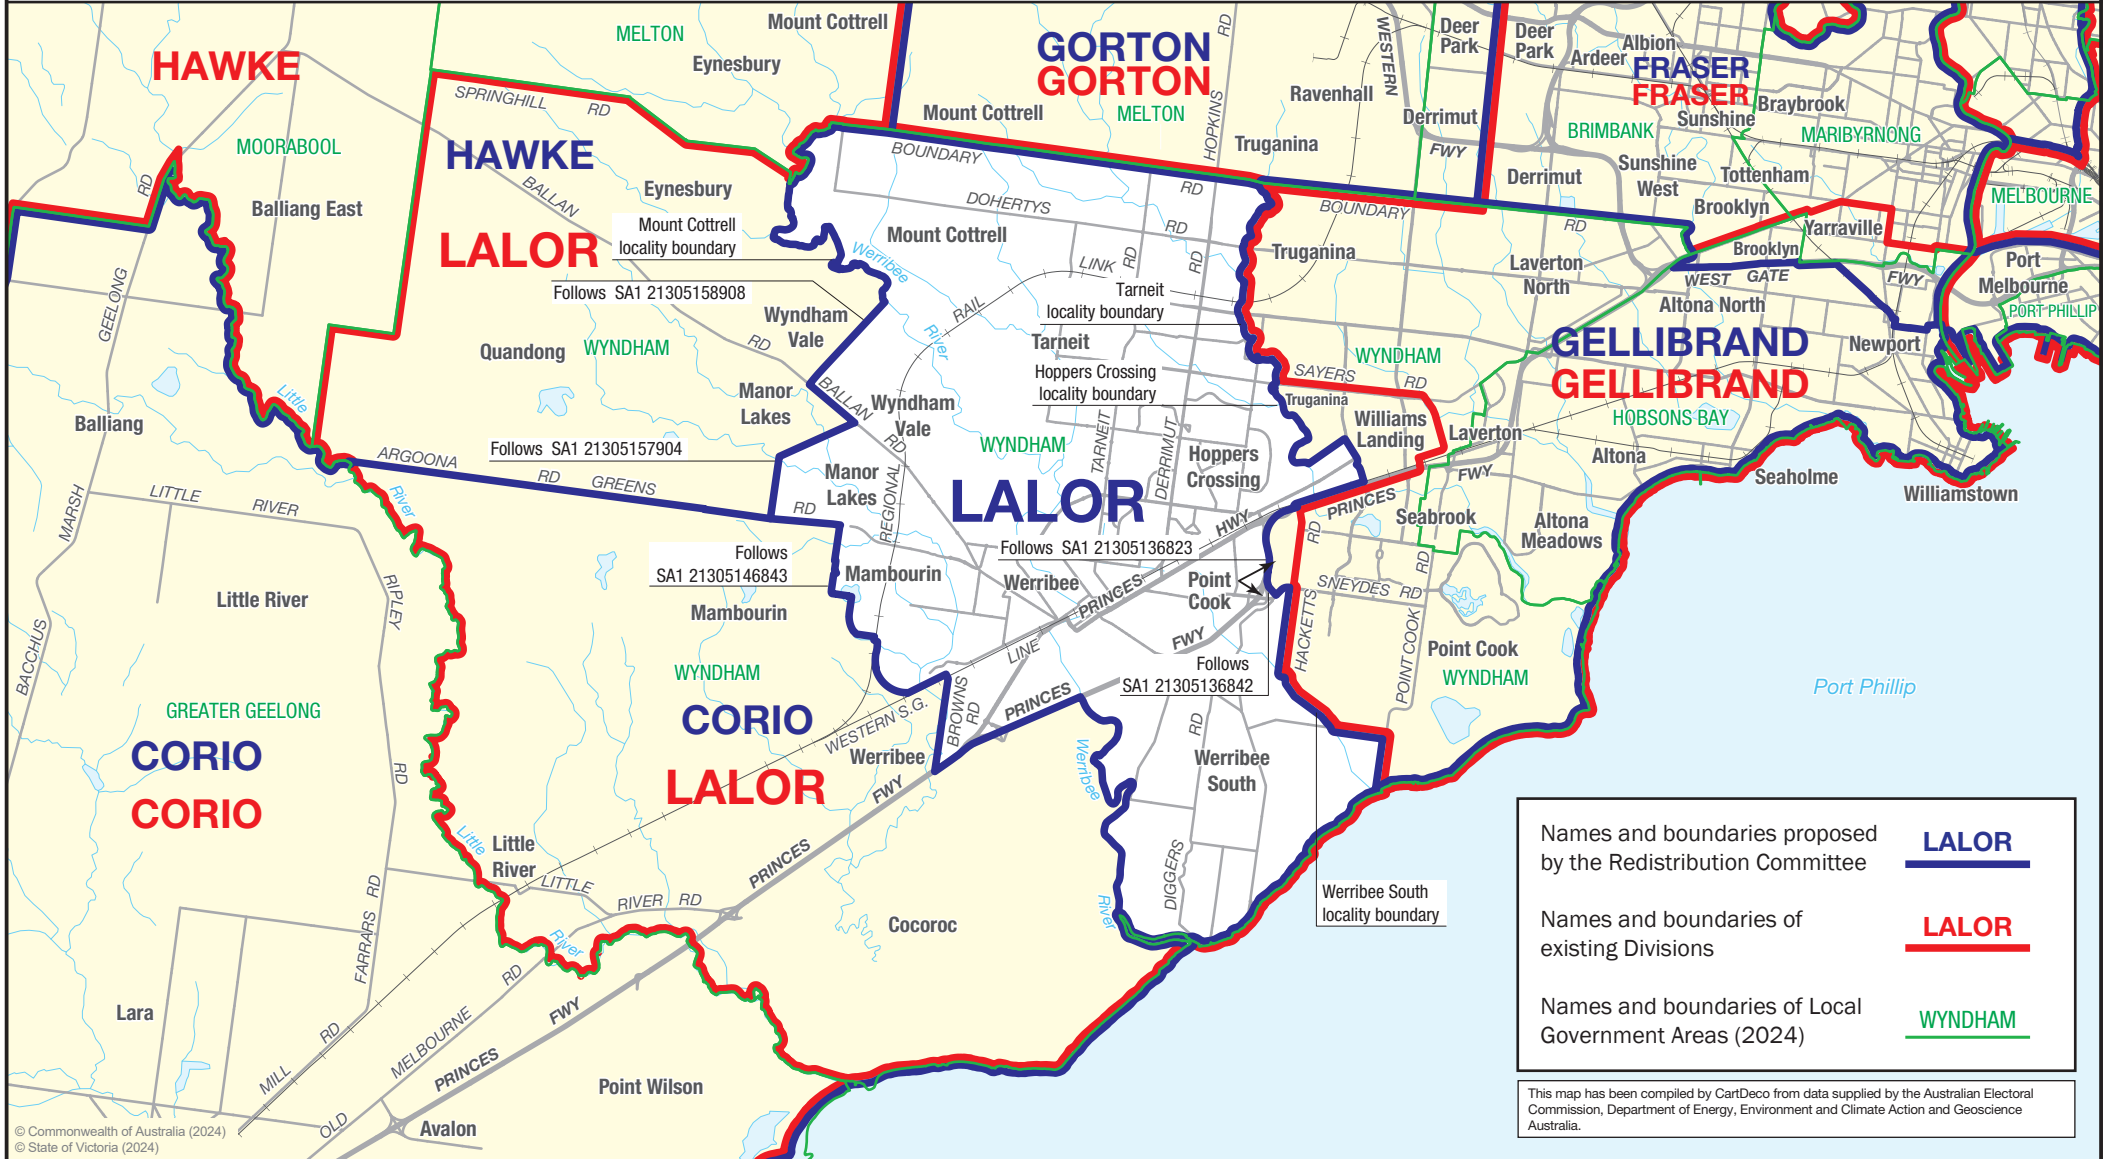

May 2024
 MAP OF PROPOSED
 COMMONWEALTH ELECTORAL DIVISION OF
LALOR

Names and boundaries proposed by the Redistribution Committee	<u>LALOR</u>
Names and boundaries of existing Divisions	<u>LALOR</u>
Names and boundaries of Local Government Areas (2024)	<u>WYNDHAM</u>

This map has been compiled by CartDeco from data supplied by the Australian Electoral Commission, Department of Energy, Environment and Climate Action and Geoscience Australia.