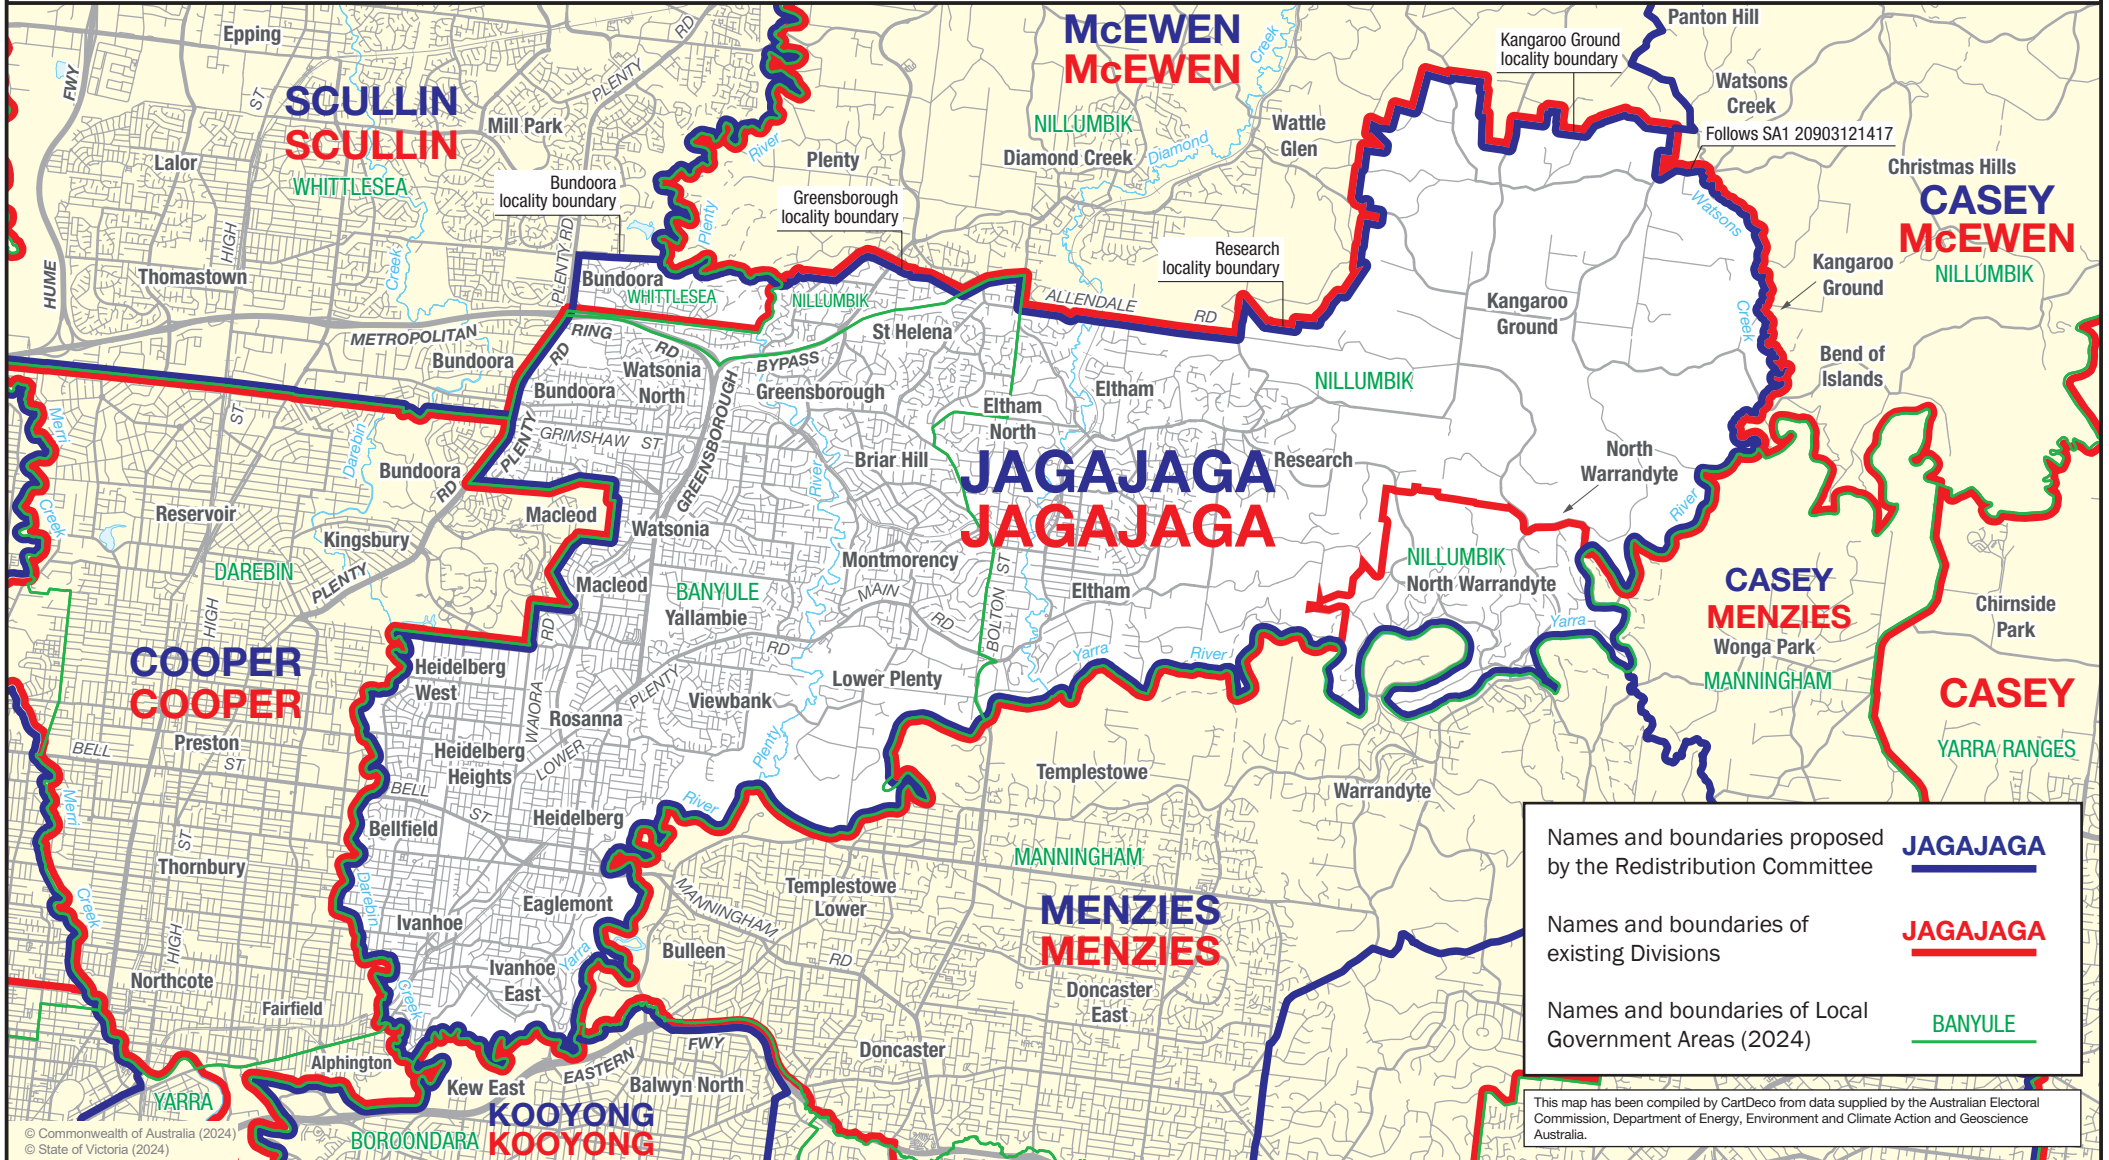

May 2024
**MAP OF PROPOSED
 COMMONWEALTH ELECTORAL DIVISION OF
 JAGAJAGA**

Names and boundaries proposed by the Redistribution Committee **JAGAJAGA**

Names and boundaries of existing Divisions **JAGAJAGA**

Names and boundaries of Local Government Areas (2024) **BANYULE**

This map has been compiled by CartDeco from data supplied by the Australian Electoral Commission, Department of Energy, Environment and Climate Action and Geoscience Australia.