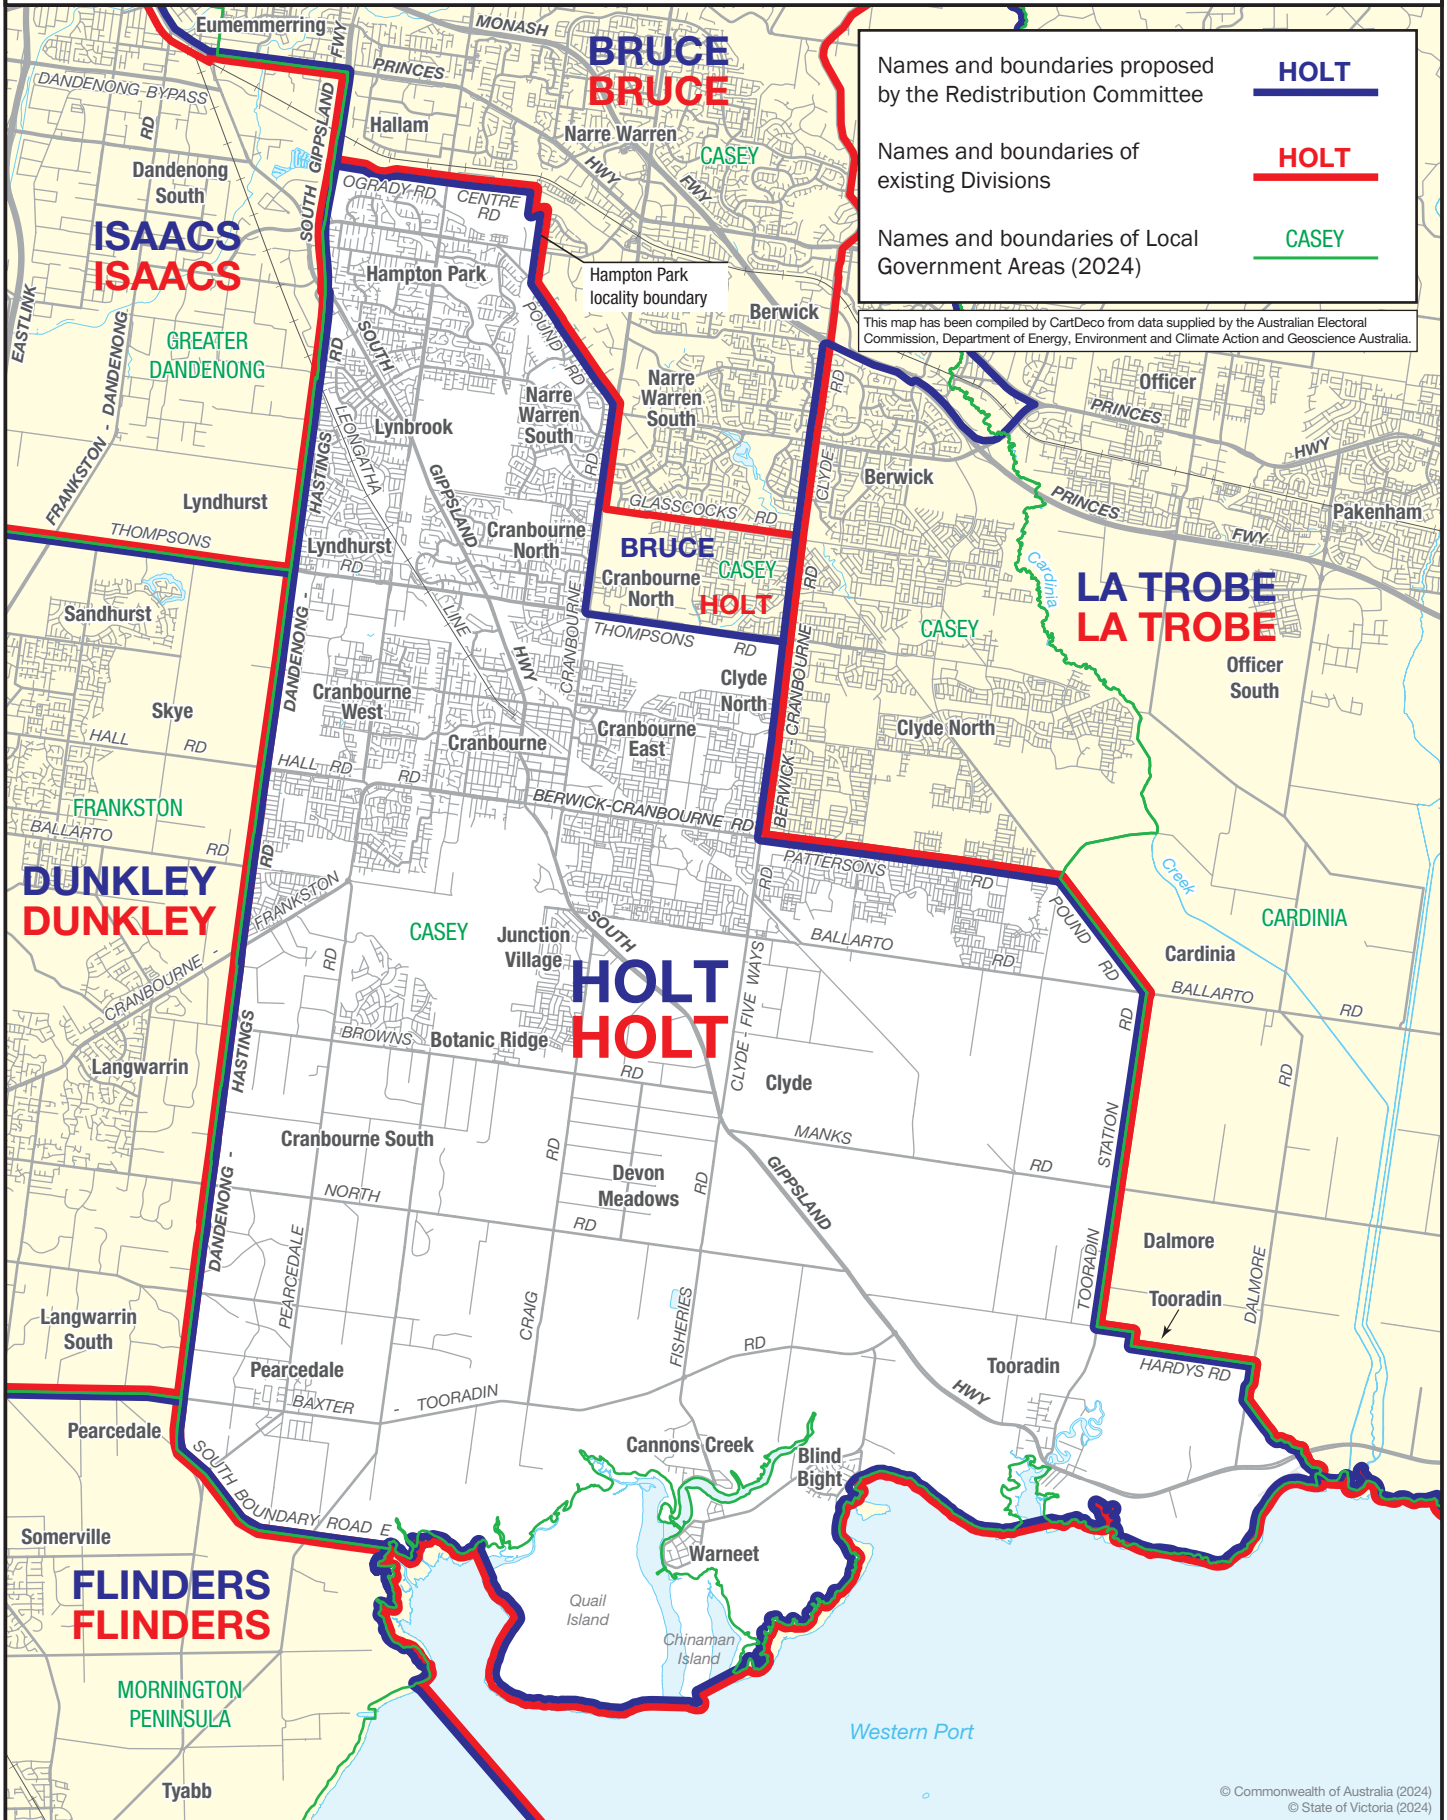

May 2024
**MAP OF PROPOSED
 COMMONWEALTH ELECTORAL DIVISION OF
 HOLT**

0 2 km

Names and boundaries proposed by the Redistribution Committee	HOLT
Names and boundaries of existing Divisions	HOLT
Names and boundaries of Local Government Areas (2024)	CASEY

This map has been compiled by CartDeco from data supplied by the Australian Electoral Commission, Department of Energy, Environment and Climate Action and Geoscience Australia.