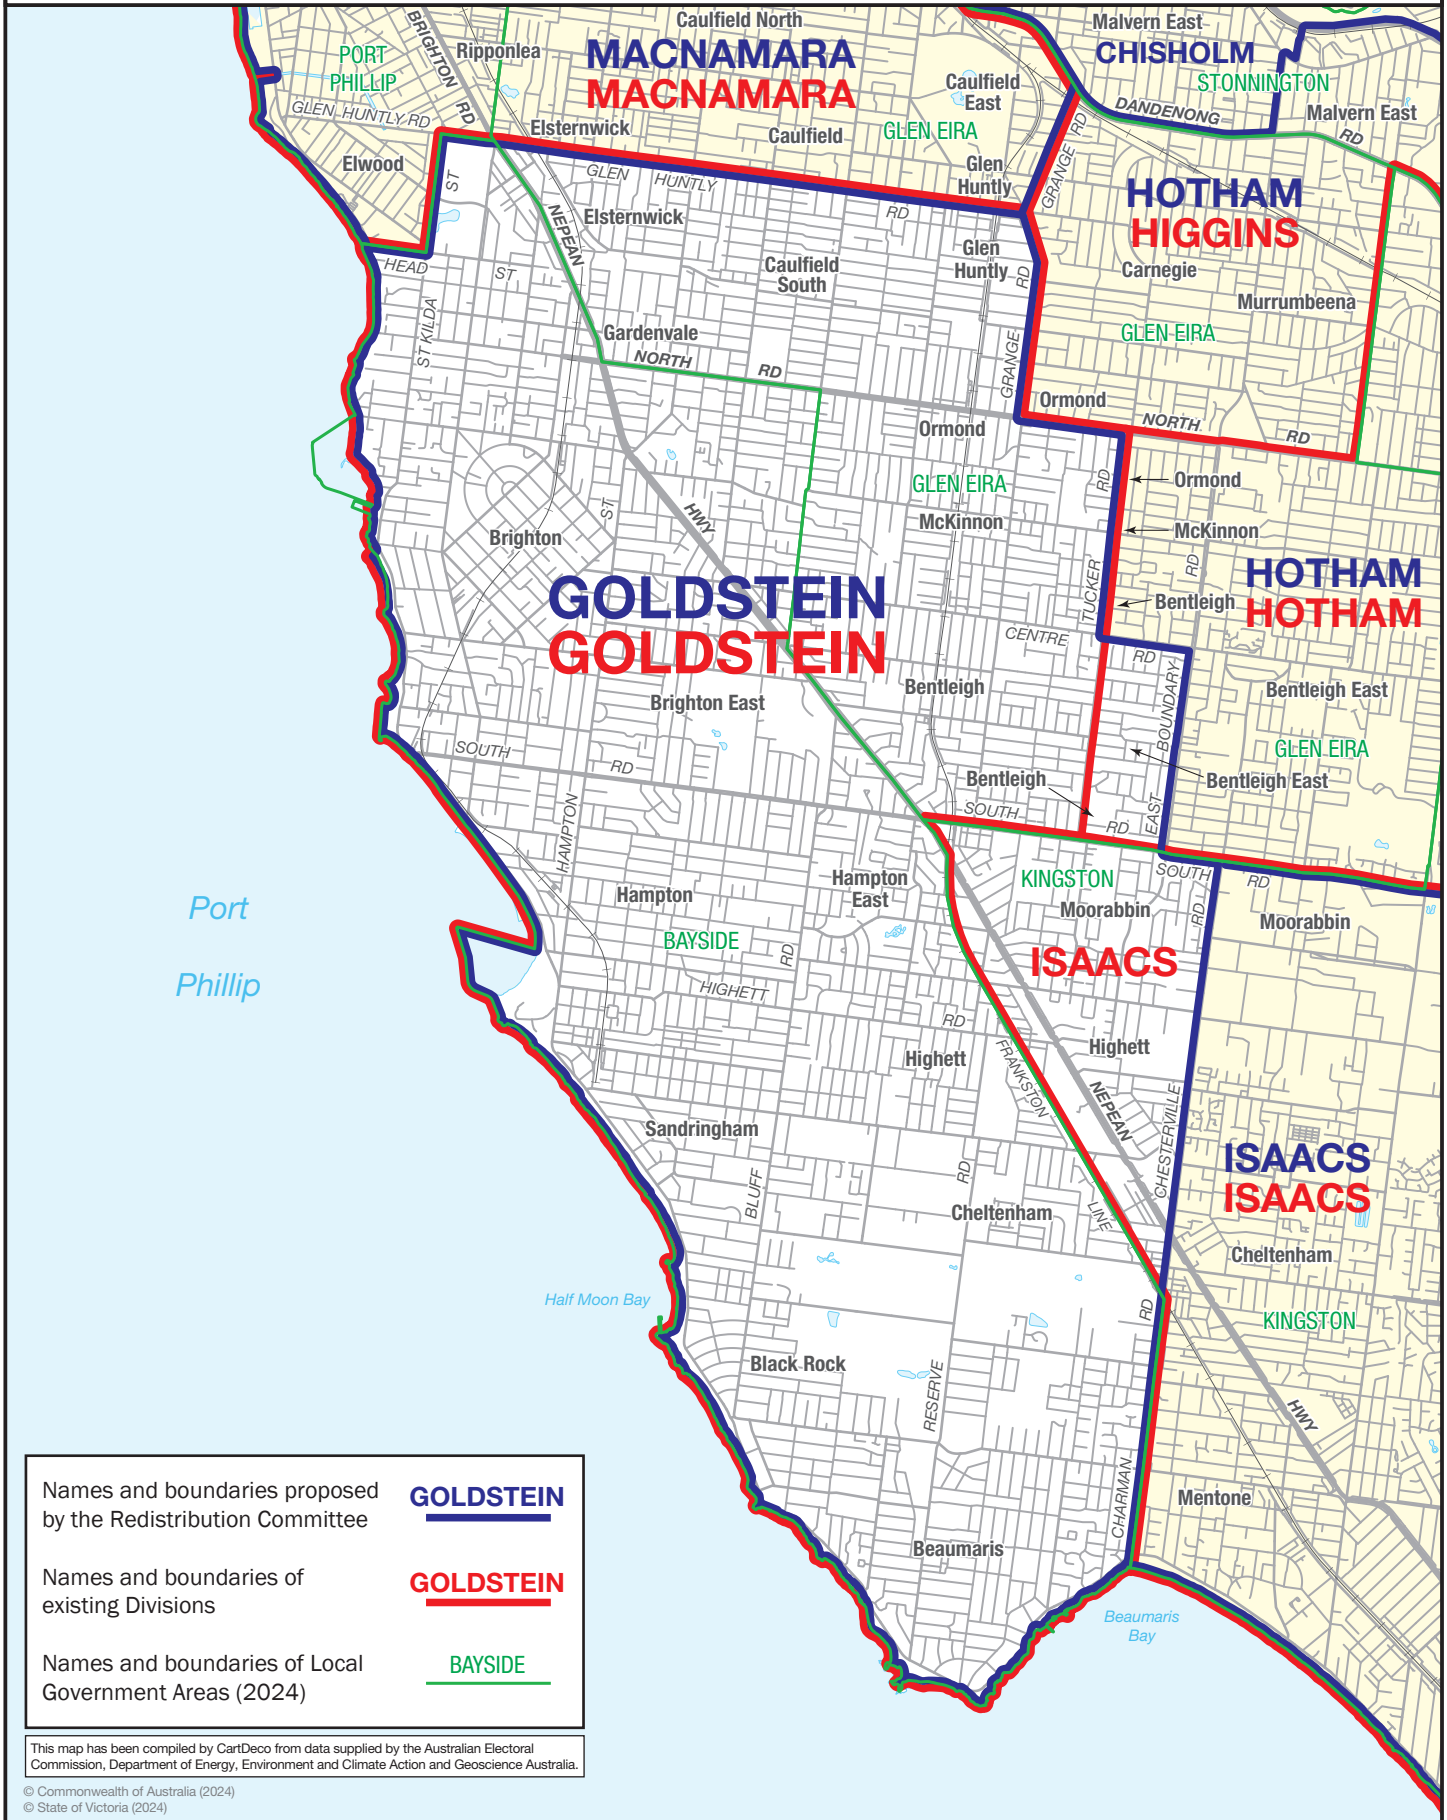

May 2024
**MAP OF PROPOSED
 COMMONWEALTH ELECTORAL DIVISION OF
 GOLDSTEIN**

Names and boundaries proposed by the Redistribution Committee **GOLDSTEIN**

Names and boundaries of existing Divisions **GOLDSTEIN**

Names and boundaries of Local Government Areas (2024) **BAYSIDE**

This map has been compiled by CartDeco from data supplied by the Australian Electoral Commission, Department of Energy, Environment and Climate Action and Geoscience Australia.
 © Commonwealth of Australia (2024)
 © State of Victoria (2024)