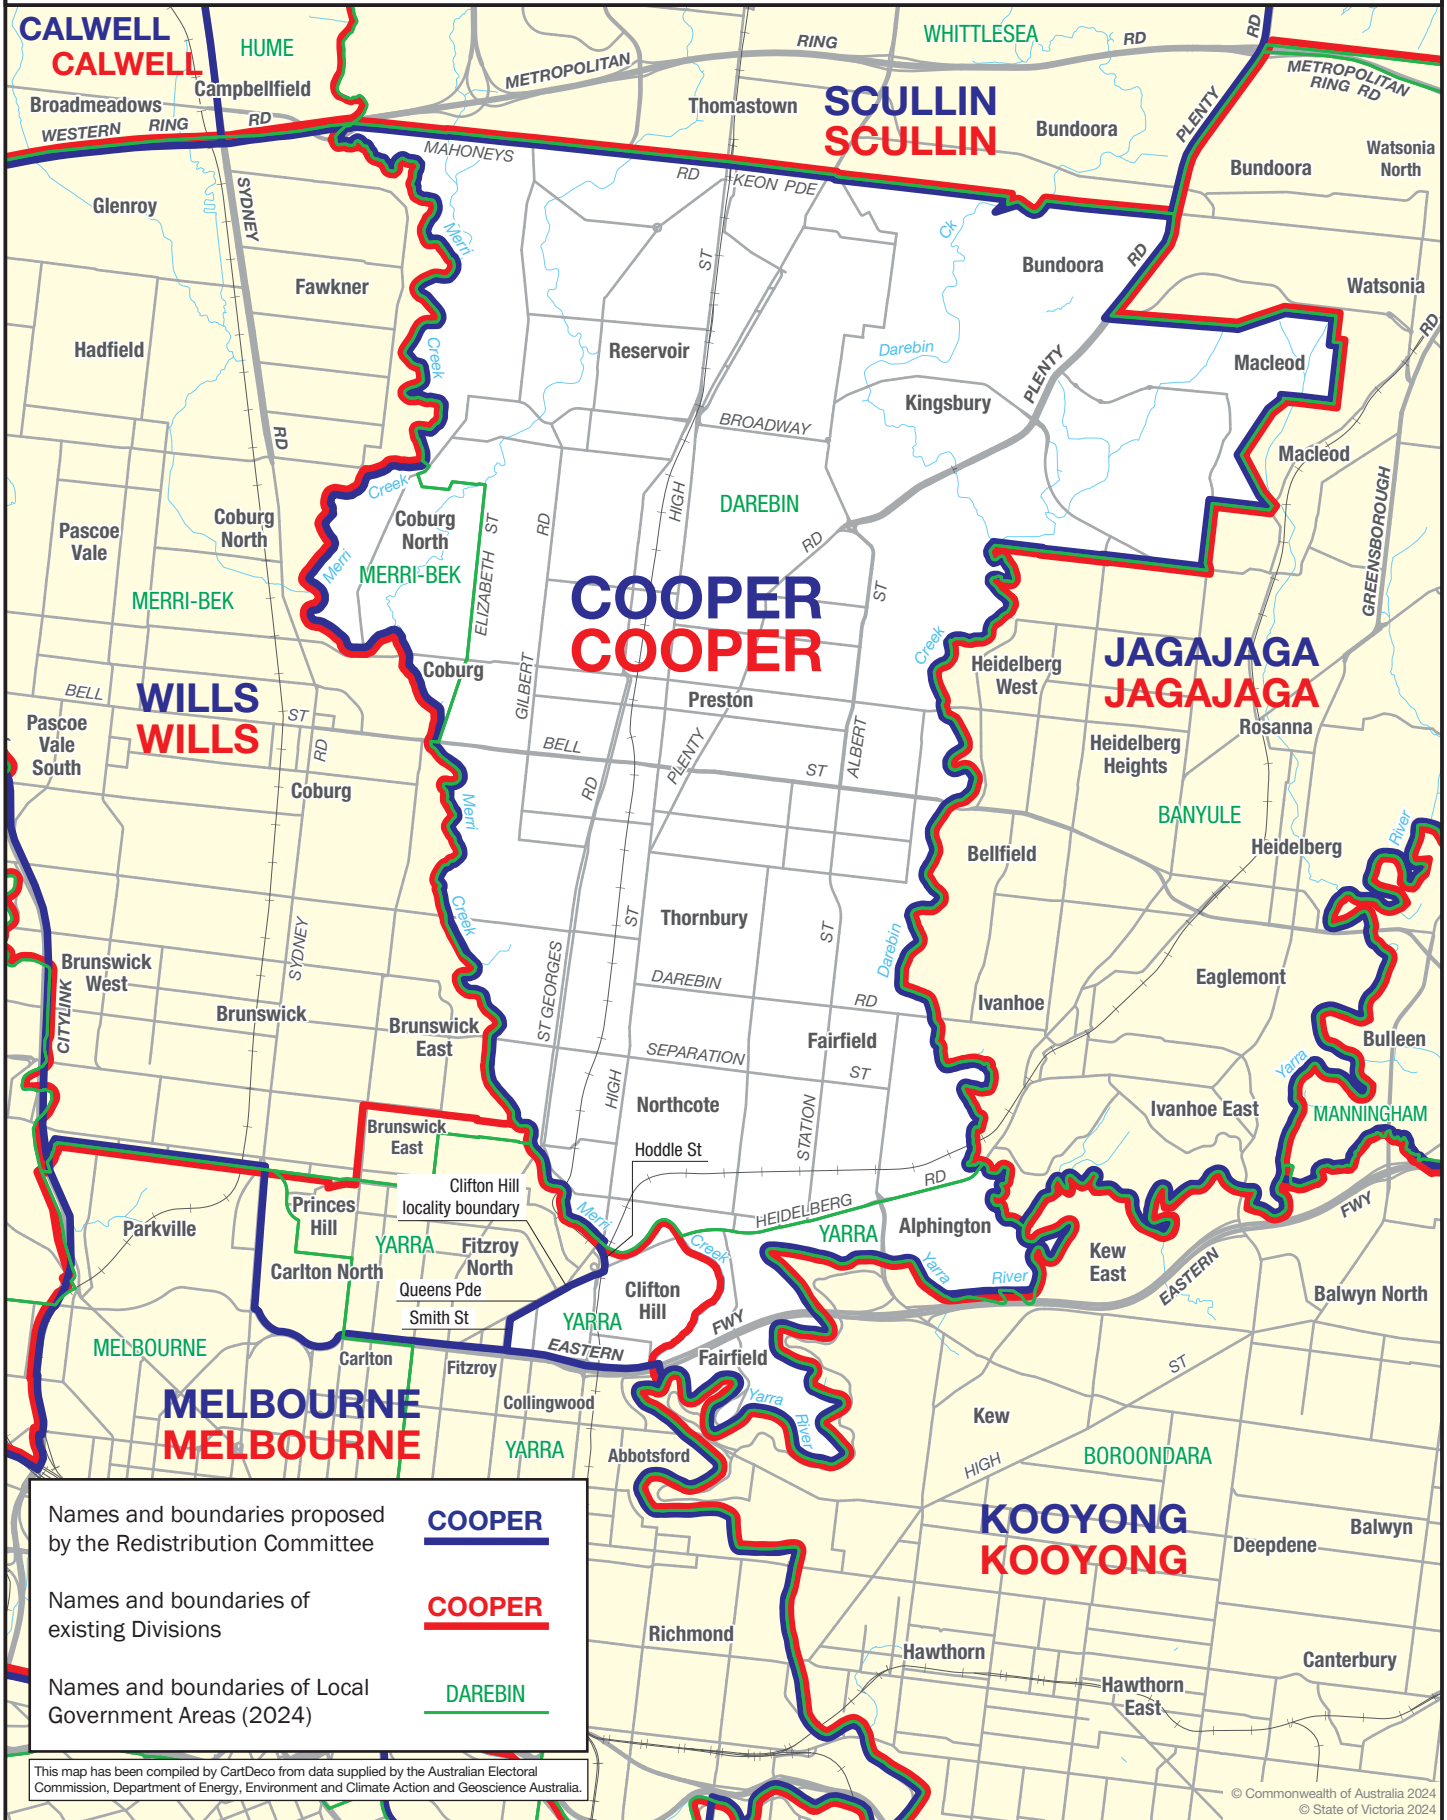

May 2024
**MAP OF PROPOSED
COMMONWEALTH ELECTORAL DIVISION OF
COOPER**

Names and boundaries proposed by the Redistribution Committee	COOPER
Names and boundaries of existing Divisions	COOPER
Names and boundaries of Local Government Areas (2024)	DAREBIN