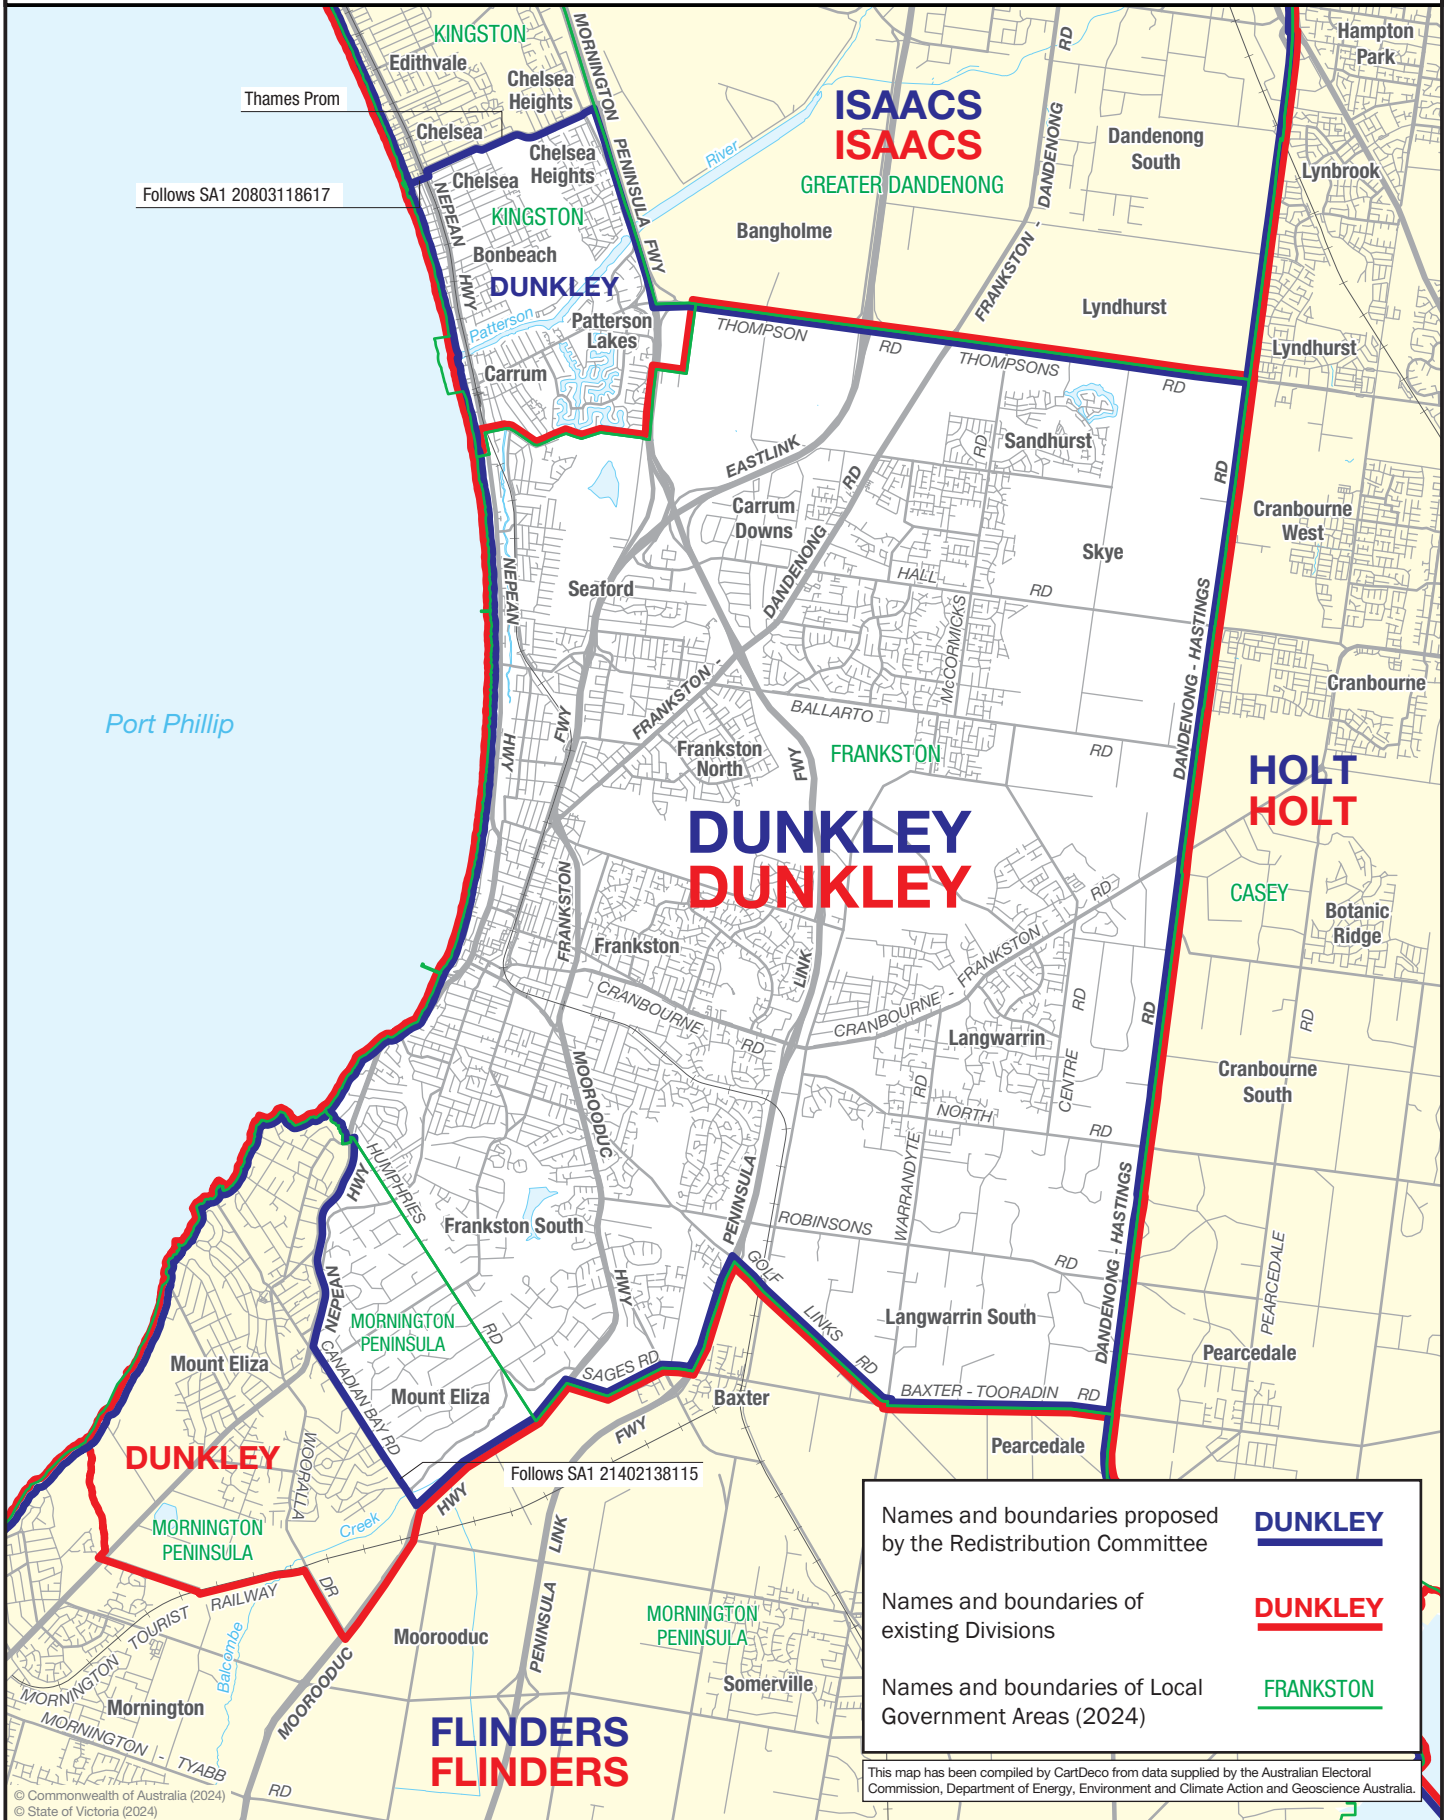

May 2024
**MAP OF PROPOSED
 COMMONWEALTH ELECTORAL DIVISION OF
 DUNKLEY**

0 2 km

Follows SA1 20803118617

Follows SA1 21402138115

Names and boundaries proposed by the Redistribution Committee	DUNKLEY
Names and boundaries of existing Divisions	DUNKLEY
Names and boundaries of Local Government Areas (2024)	FRANKSTON

This map has been compiled by CartDeco from data supplied by the Australian Electoral Commission, Department of Energy, Environment and Climate Action and Geoscience Australia.