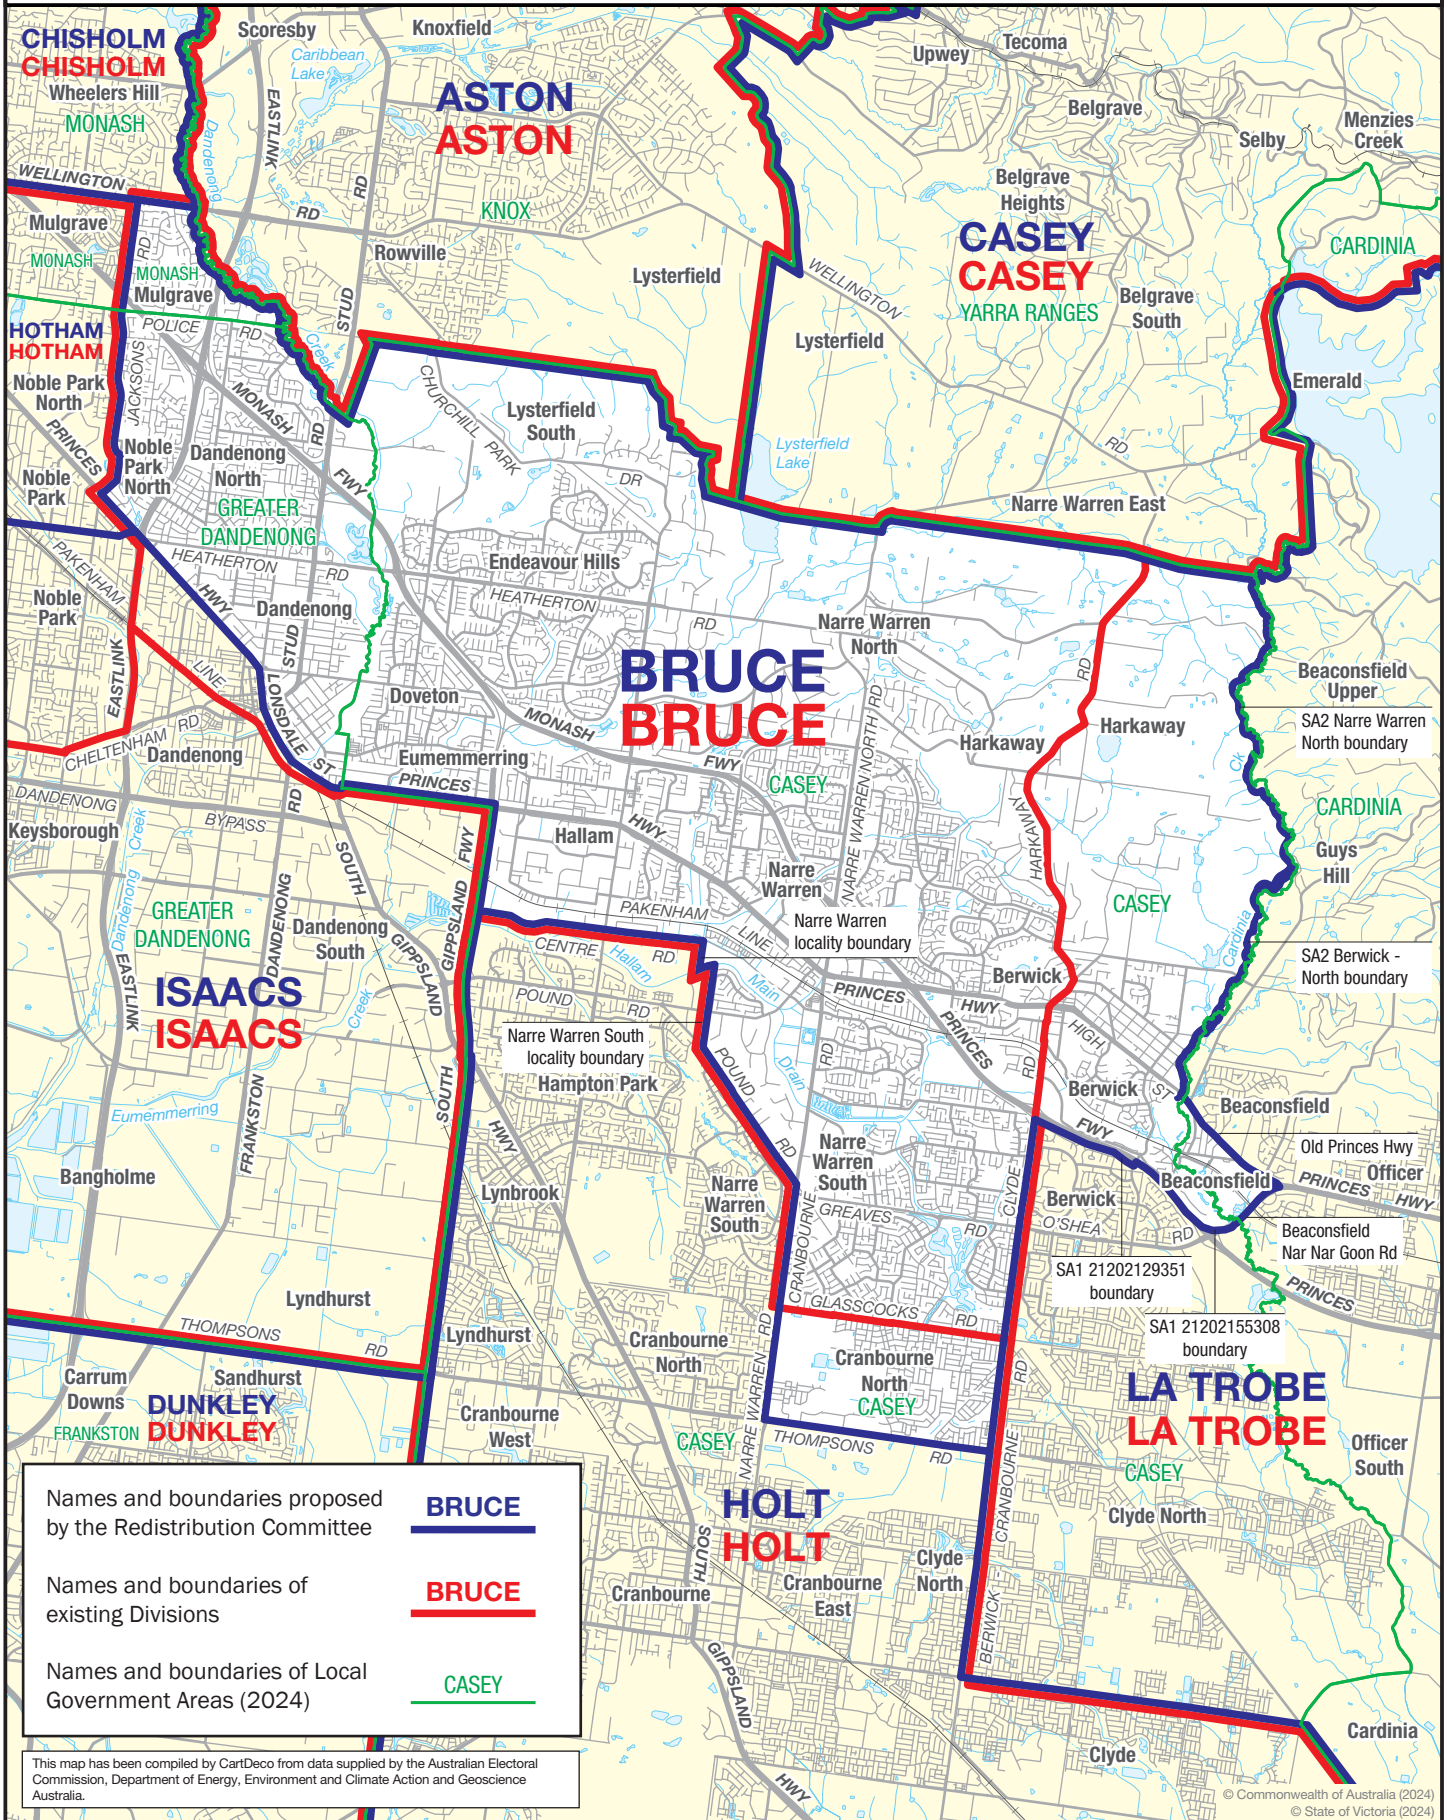

May 2024
**MAP OF PROPOSED
 COMMONWEALTH ELECTORAL DIVISION OF
 BRUCE**

Names and boundaries proposed by the Redistribution Committee	BRUCE
Names and boundaries of existing Divisions	BRUCE
Names and boundaries of Local Government Areas (2024)	CASEY

This map has been compiled by CartDeco from data supplied by the Australian Electoral Commission, Department of Energy, Environment and Climate Action and Geoscience Australia.