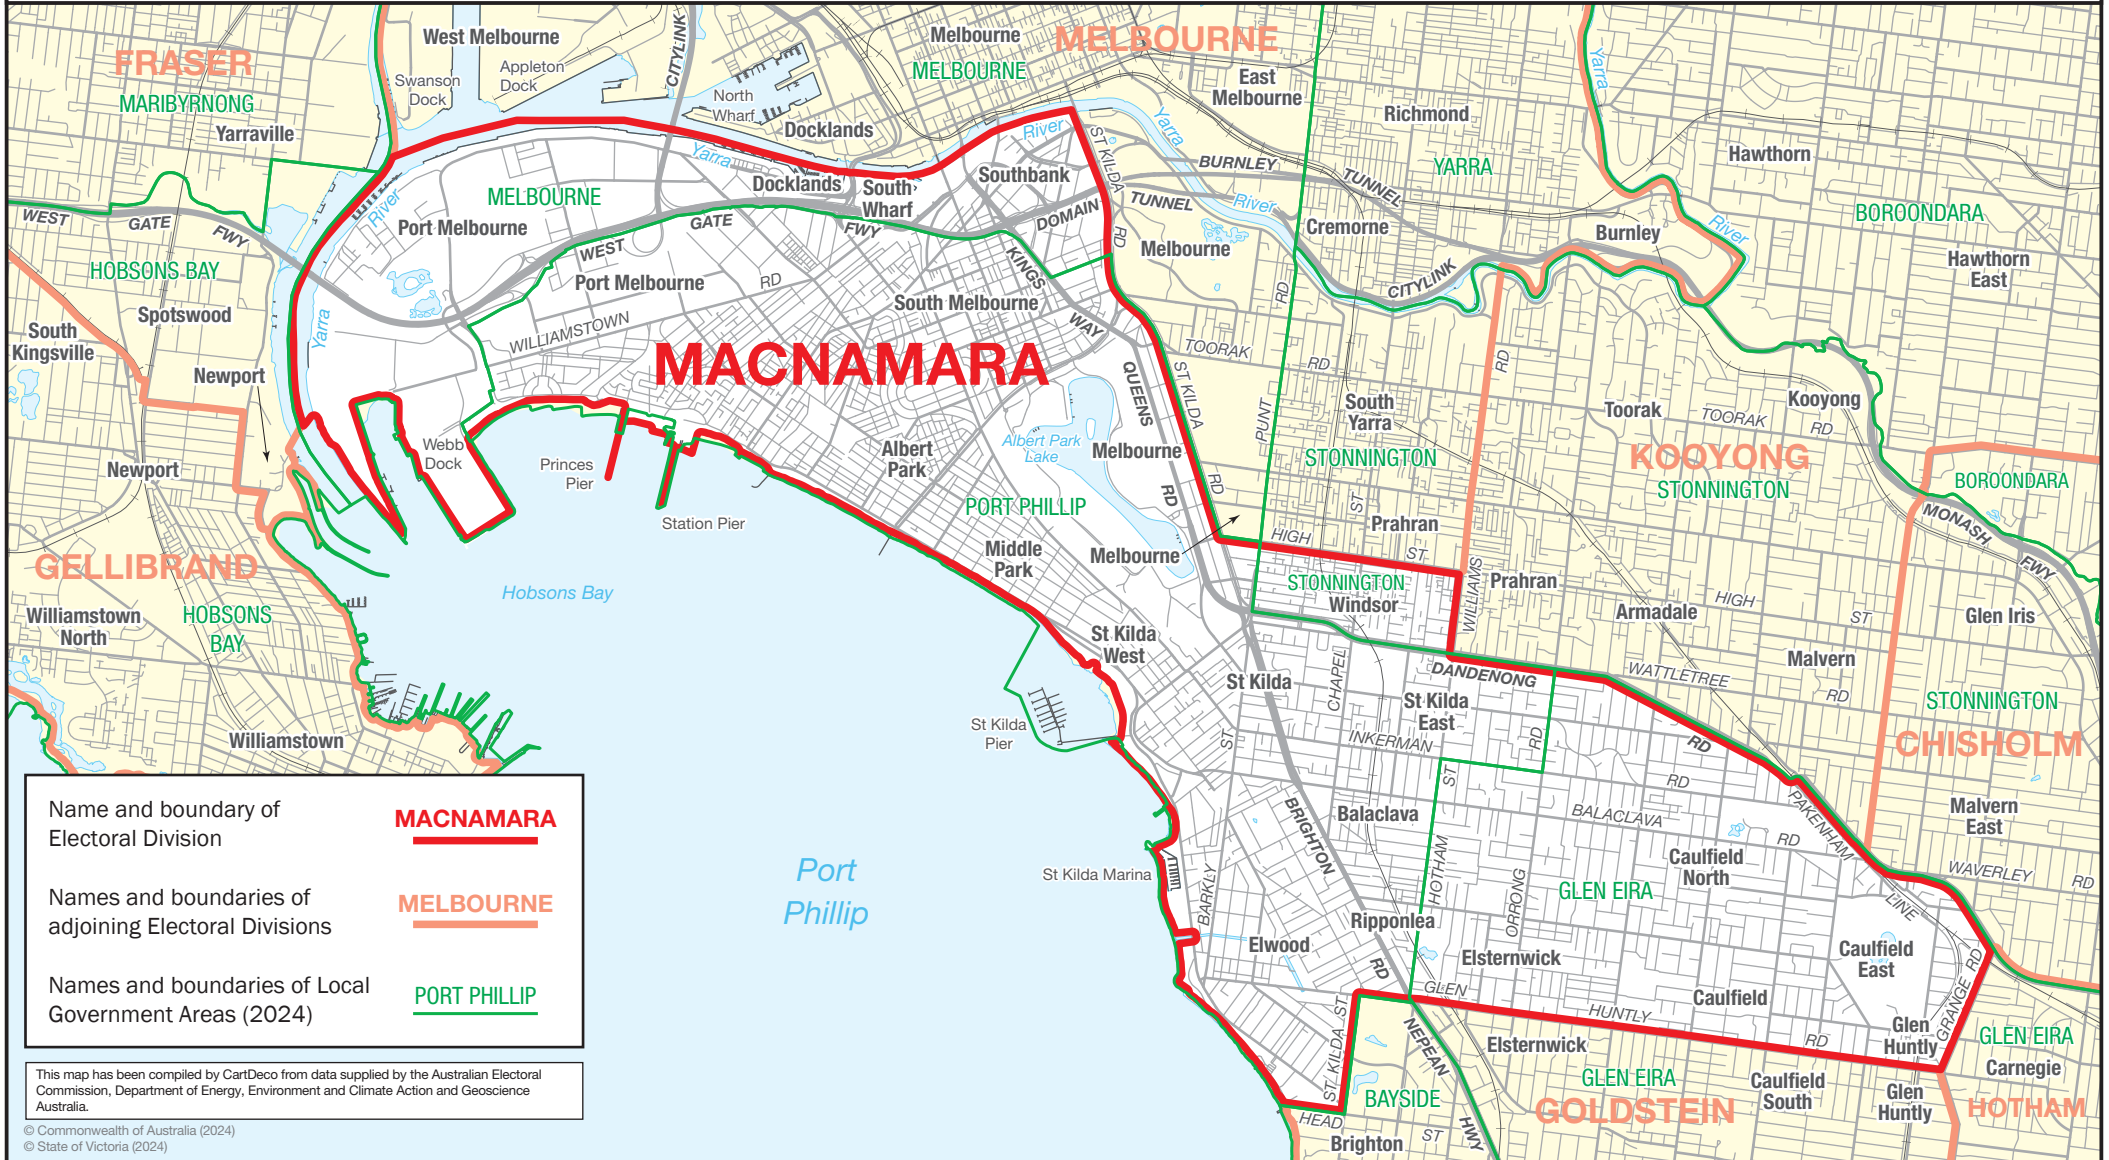

October 2024
 MAP OF COMMONWEALTH
 ELECTORAL DIVISION OF
MACNAMARA

Name and boundary of Electoral Division	MACNAMARA
Names and boundaries of adjoining Electoral Divisions	MELBOURNE
Names and boundaries of Local Government Areas (2024)	PORT PHILLIP

This map has been compiled by CartDeco from data supplied by the Australian Electoral Commission, Department of Energy, Environment and Climate Action and Geoscience Australia.