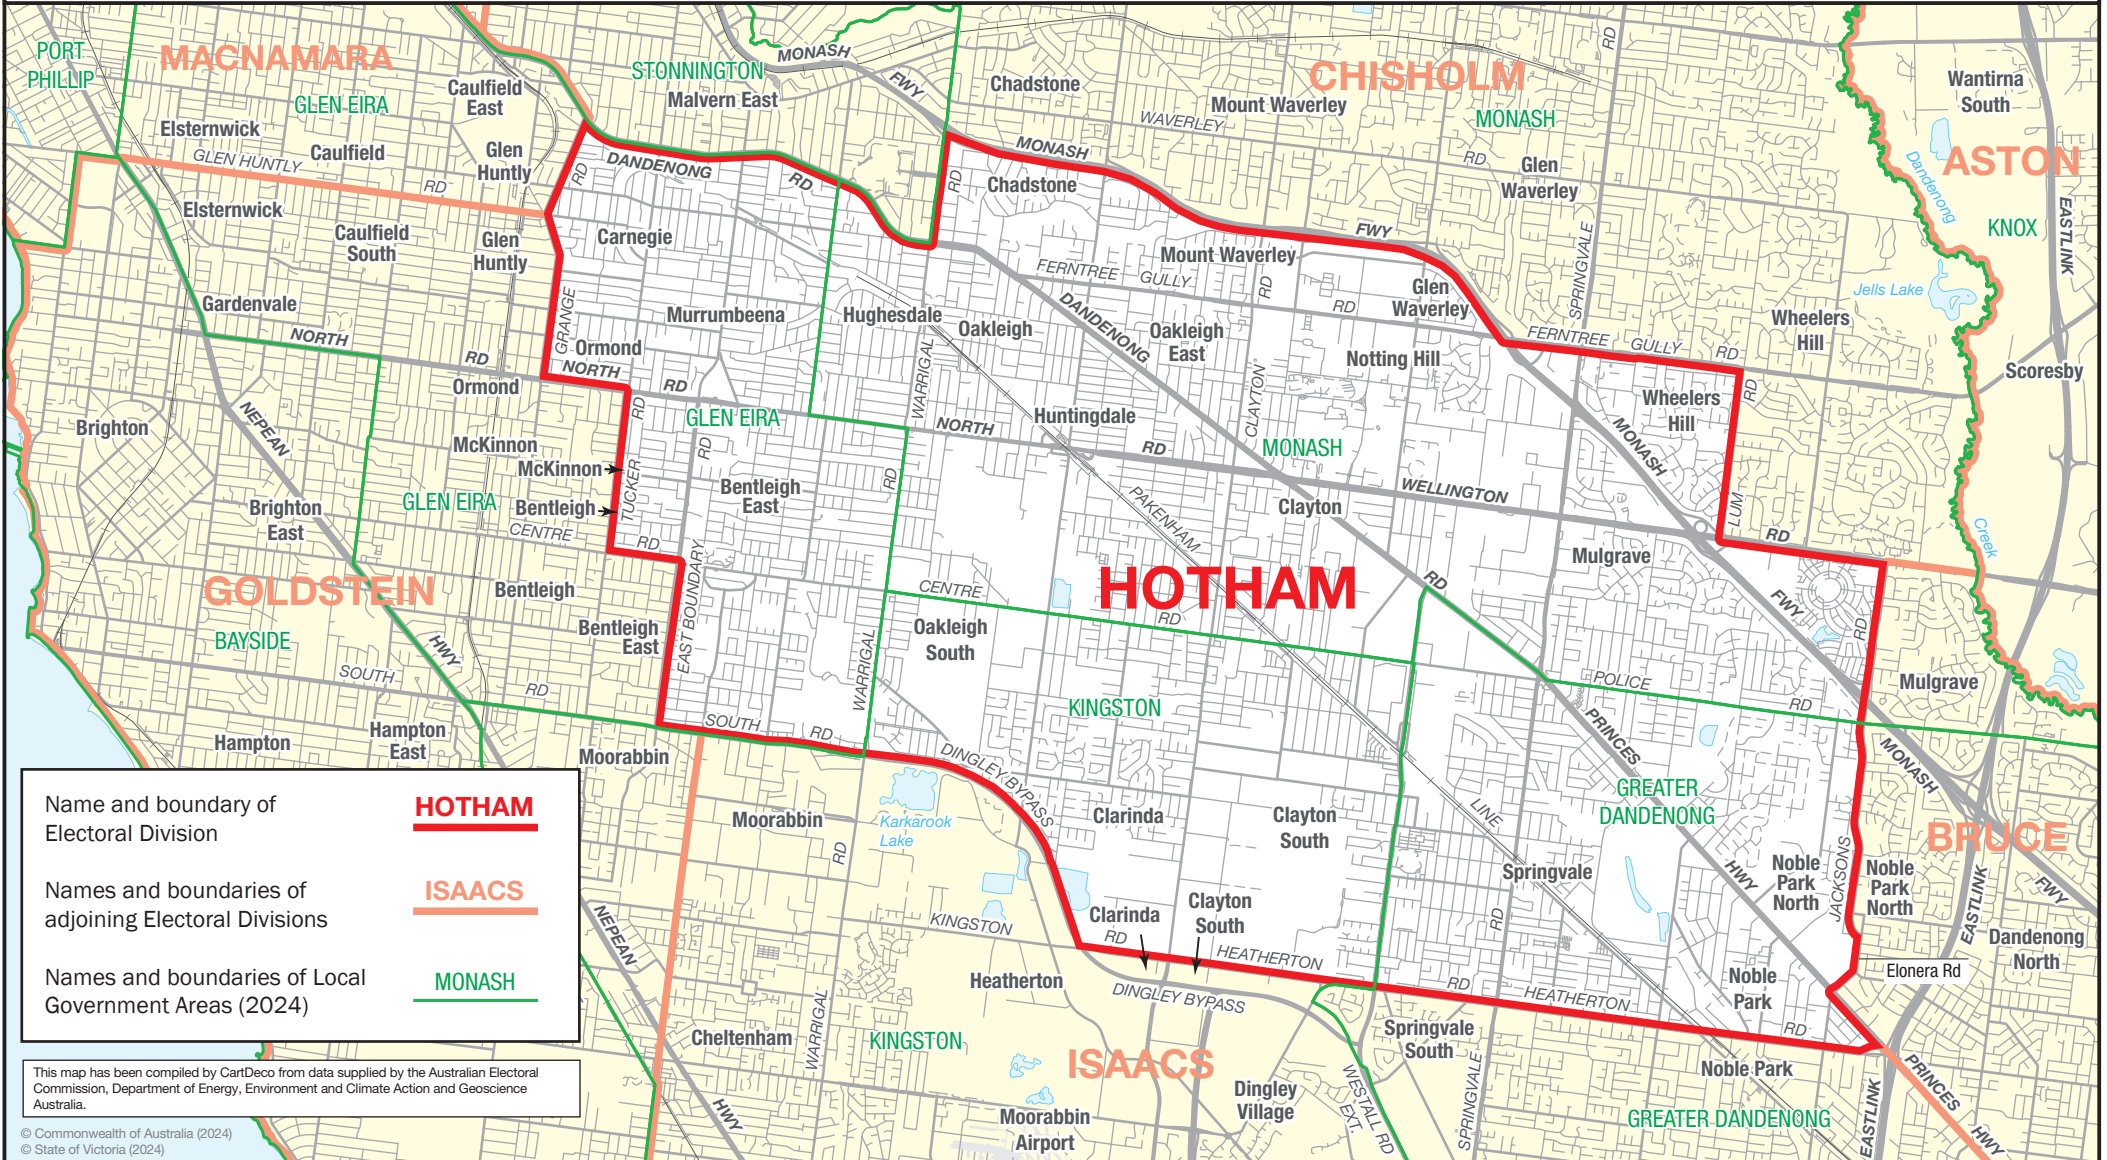

October 2024
 MAP OF COMMONWEALTH
 ELECTORAL DIVISION OF

HOTHAM

Name and boundary of Electoral Division	HOTHAM
Names and boundaries of adjoining Electoral Divisions	ISAACS
Names and boundaries of Local Government Areas (2024)	MONASH

This map has been compiled by CartDeco from data supplied by the Australian Electoral Commission, Department of Energy, Environment and Climate Action and Geoscience Australia.