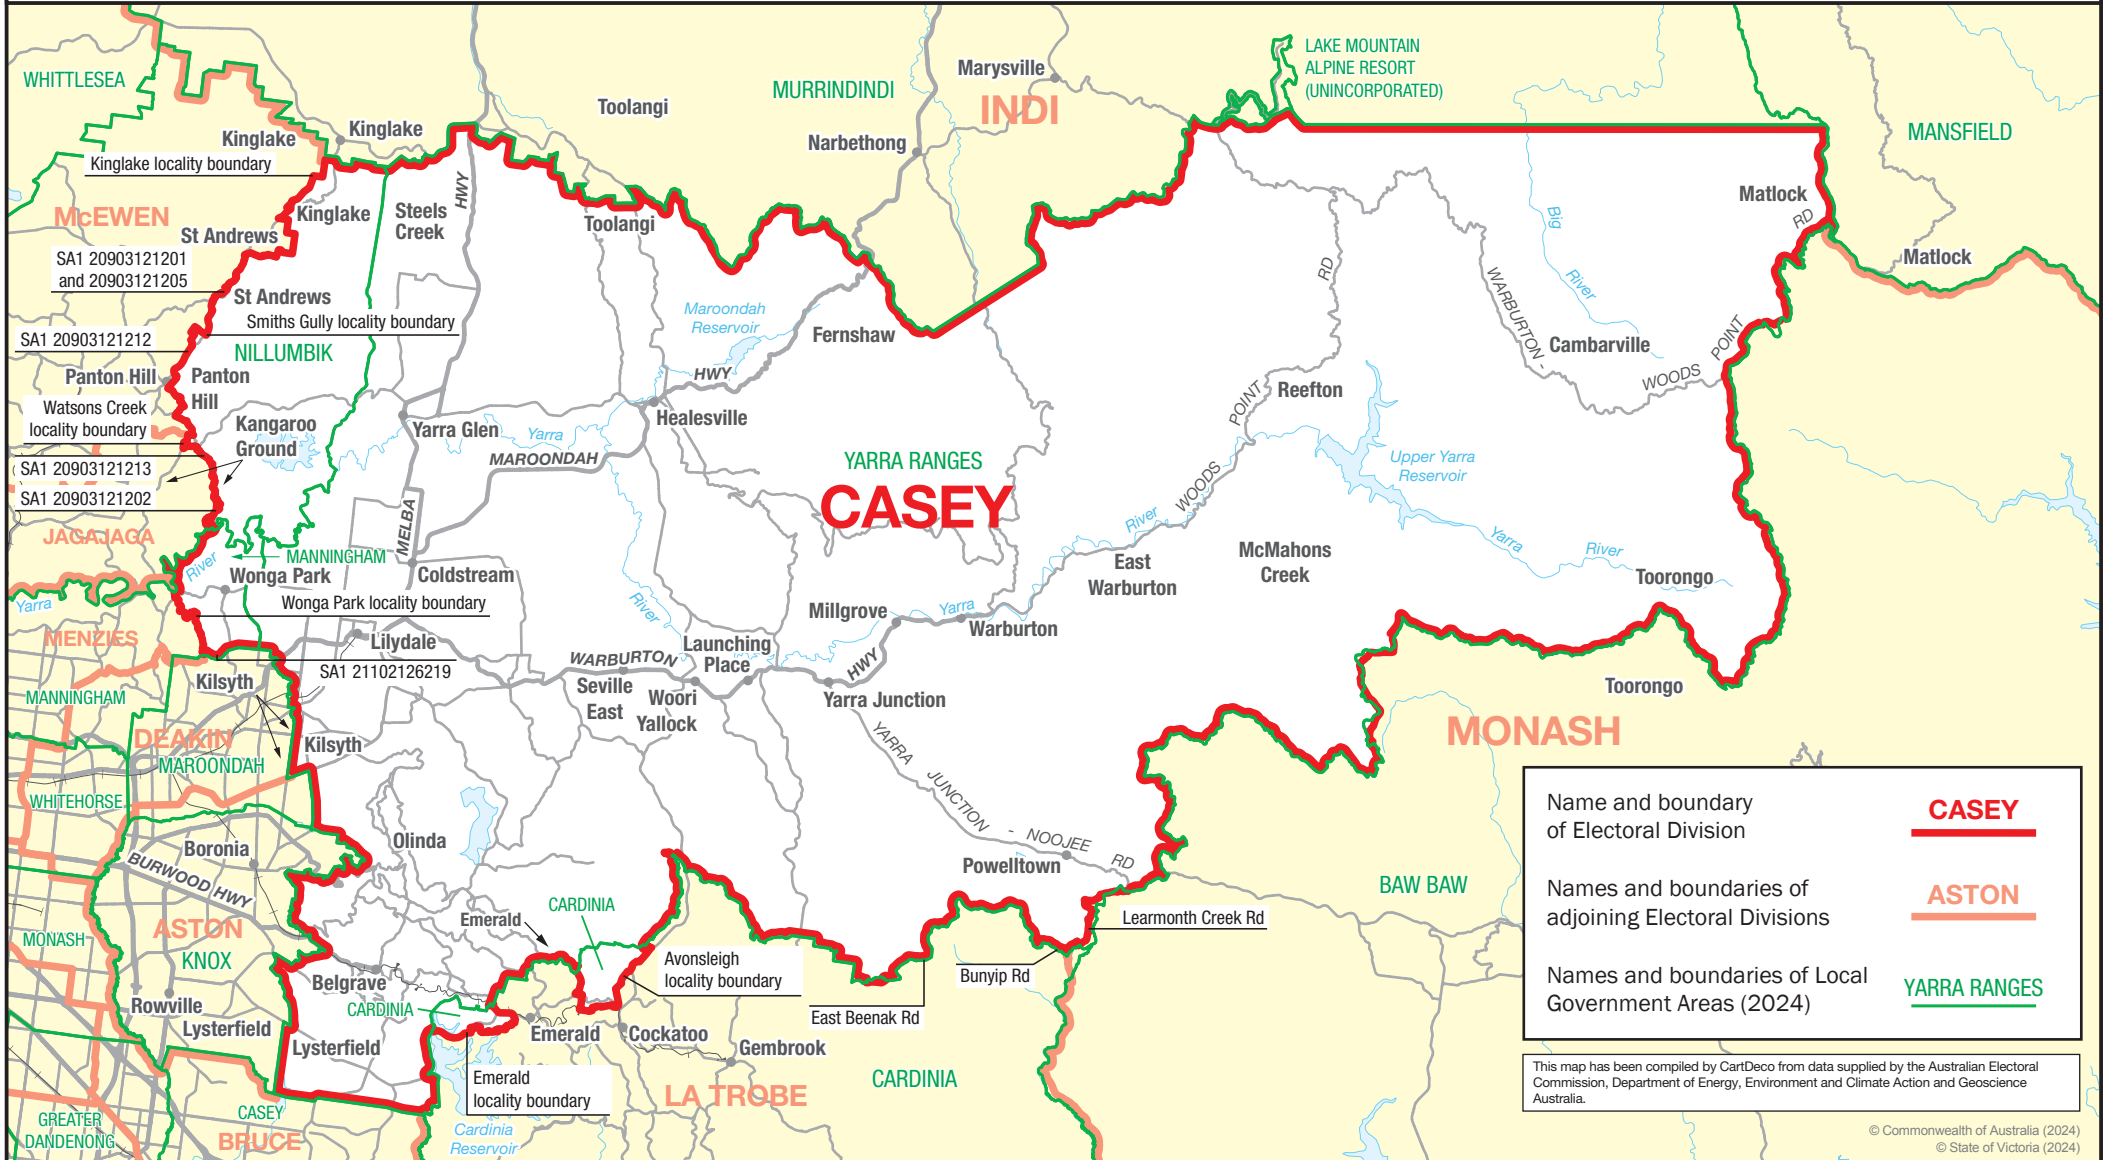

October 2024  
**MAP OF COMMONWEALTH  
 ELECTORAL DIVISION OF  
 CASEY**

|   |                     |
|---|---------------------|
| Name and boundary of Electoral Division               | <b>CASEY</b>        |
| Names and boundaries of adjoining Electoral Divisions | <b>ASTON</b>        |
| Names and boundaries of Local Government Areas (2024) | <b>YARRA RANGES</b> |

This map has been compiled by CartDeco from data supplied by the Australian Electoral Commission, Department of Energy, Environment and Climate Action and Geoscience Australia.