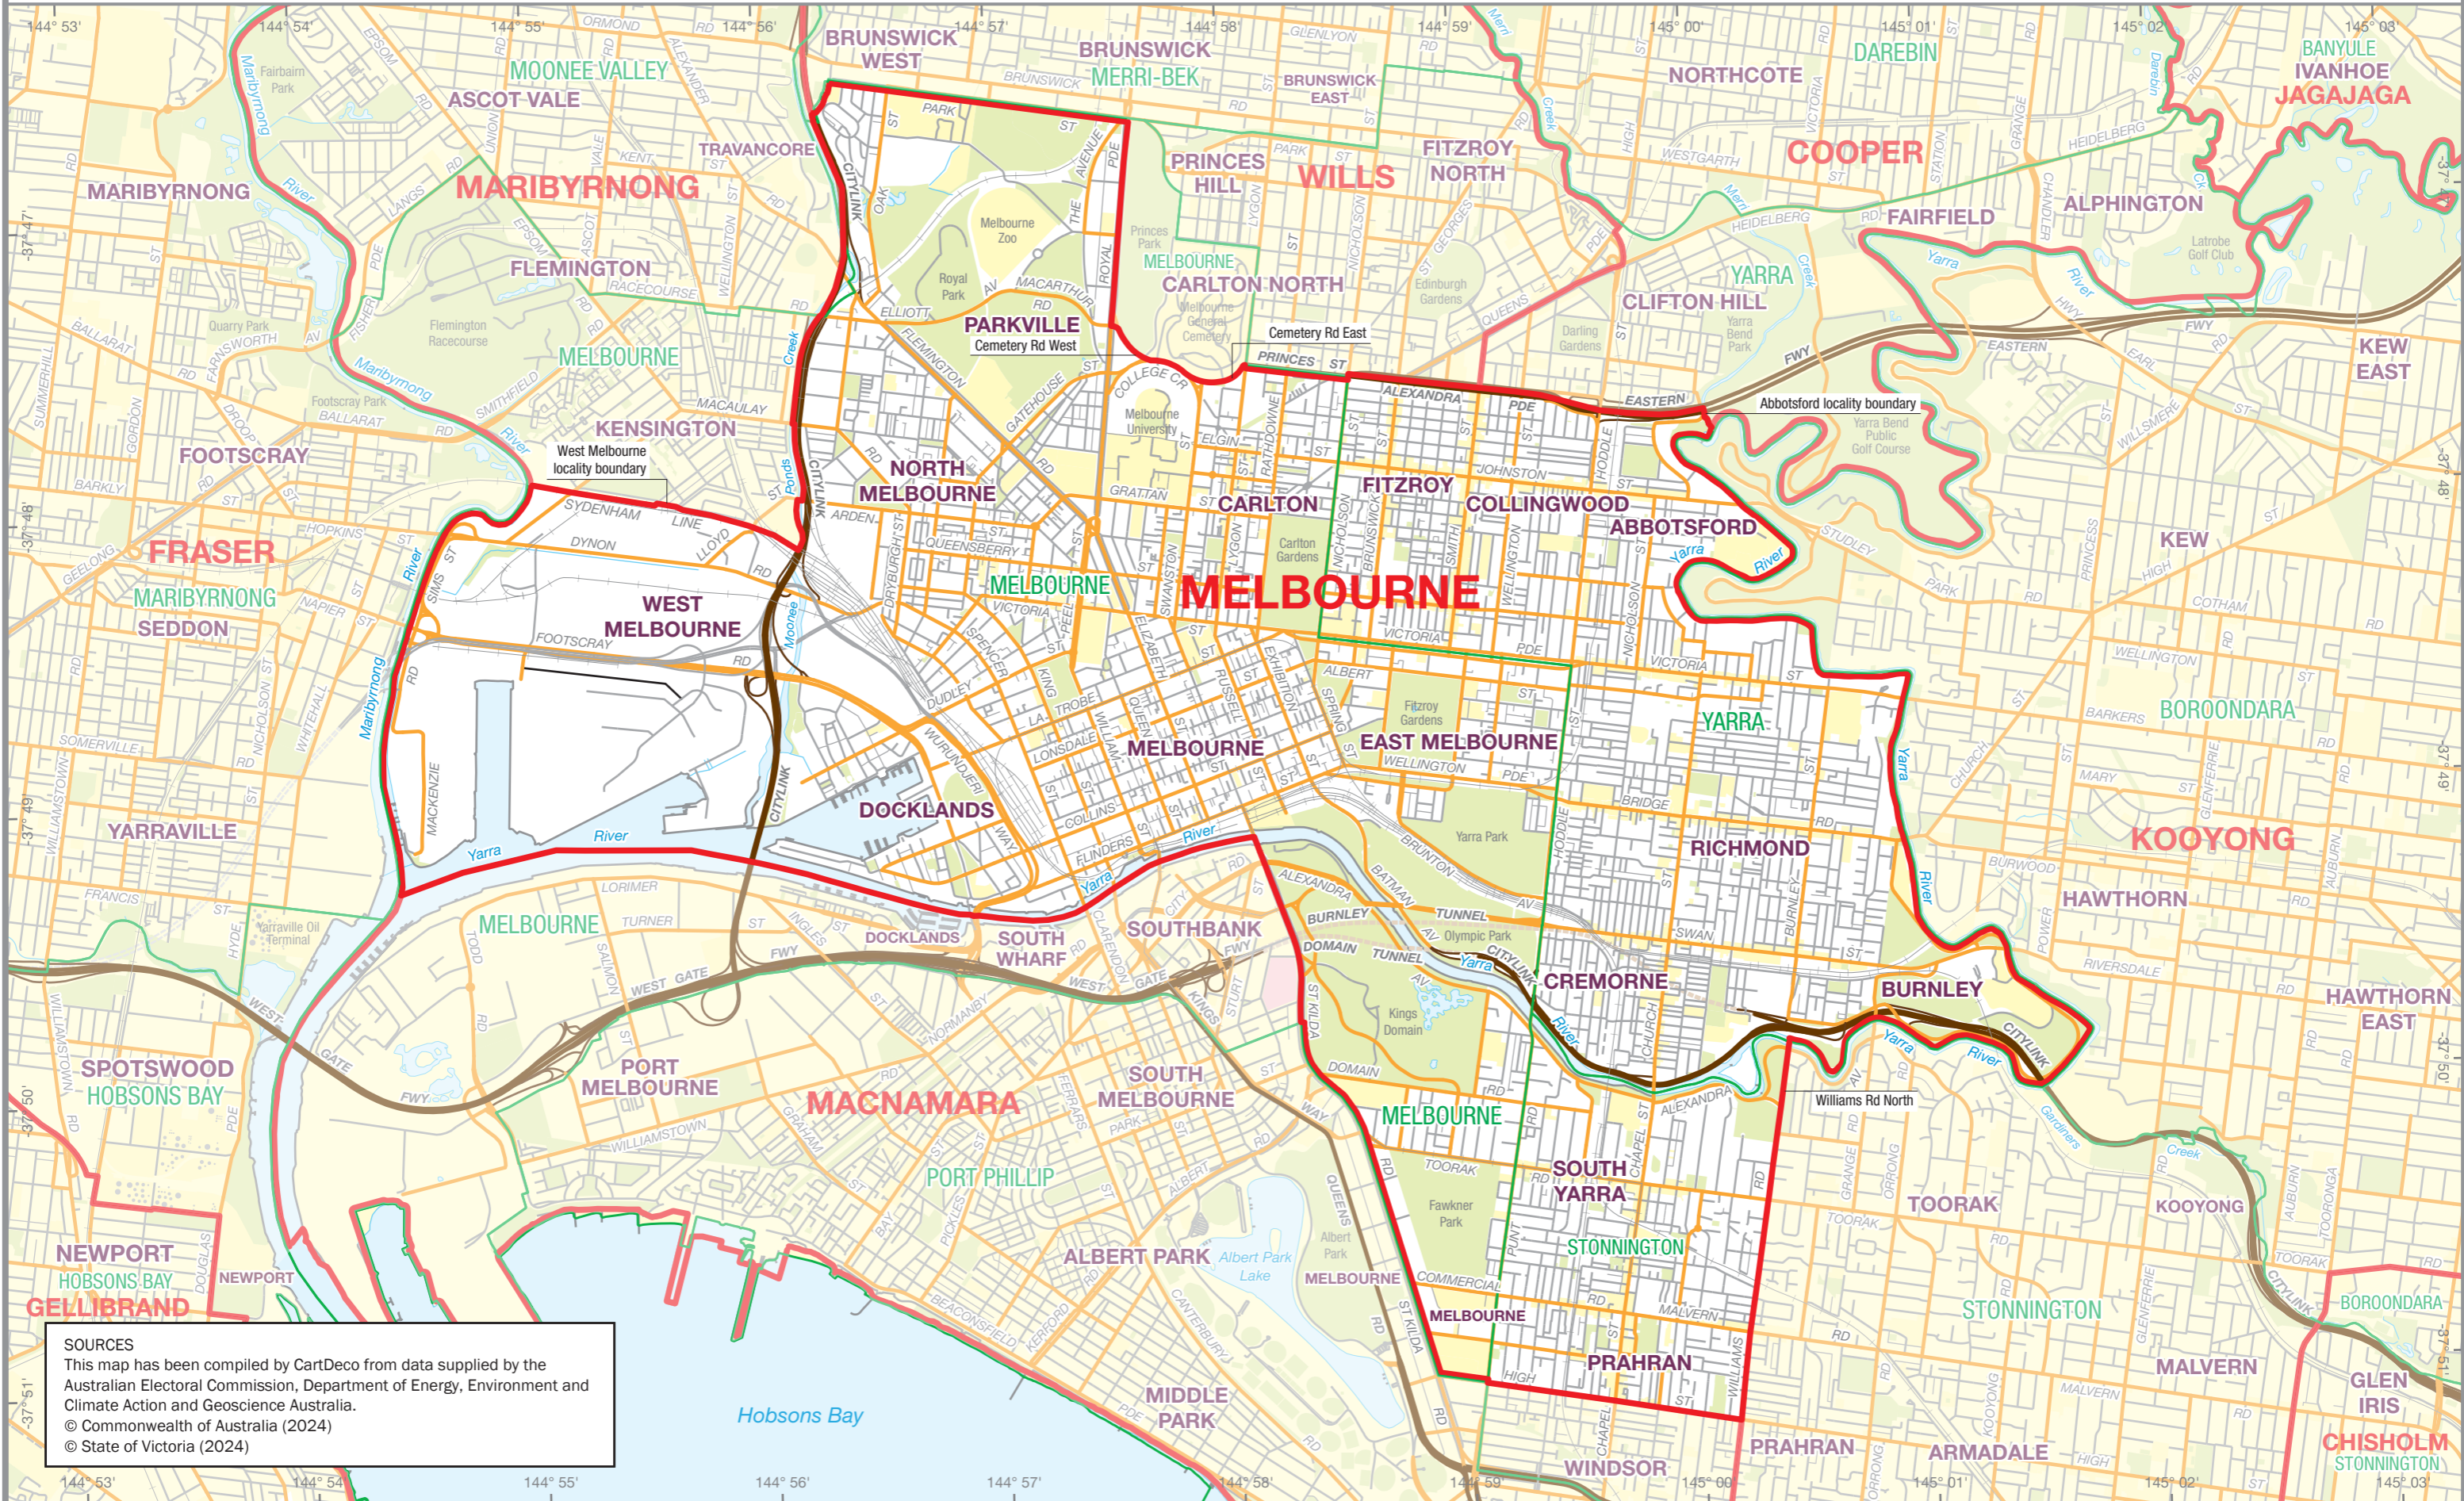

October 2024
**MAP OF THE COMMONWEALTH
 ELECTORAL DIVISION OF
 MELBOURNE**

Name and Boundary of
 Electoral Division
 Names and Boundaries of
 adjoining Electoral Divisions
 Names and Boundaries of
 Local Government Areas (2024)

MELBOURNE
COOPER
YARRA

SOURCES
 This map has been compiled by CartDeco from data supplied by the Australian Electoral Commission, Department of Energy, Environment and Climate Action and Geoscience Australia.
 © Commonwealth of Australia (2024)
 © State of Victoria (2024)