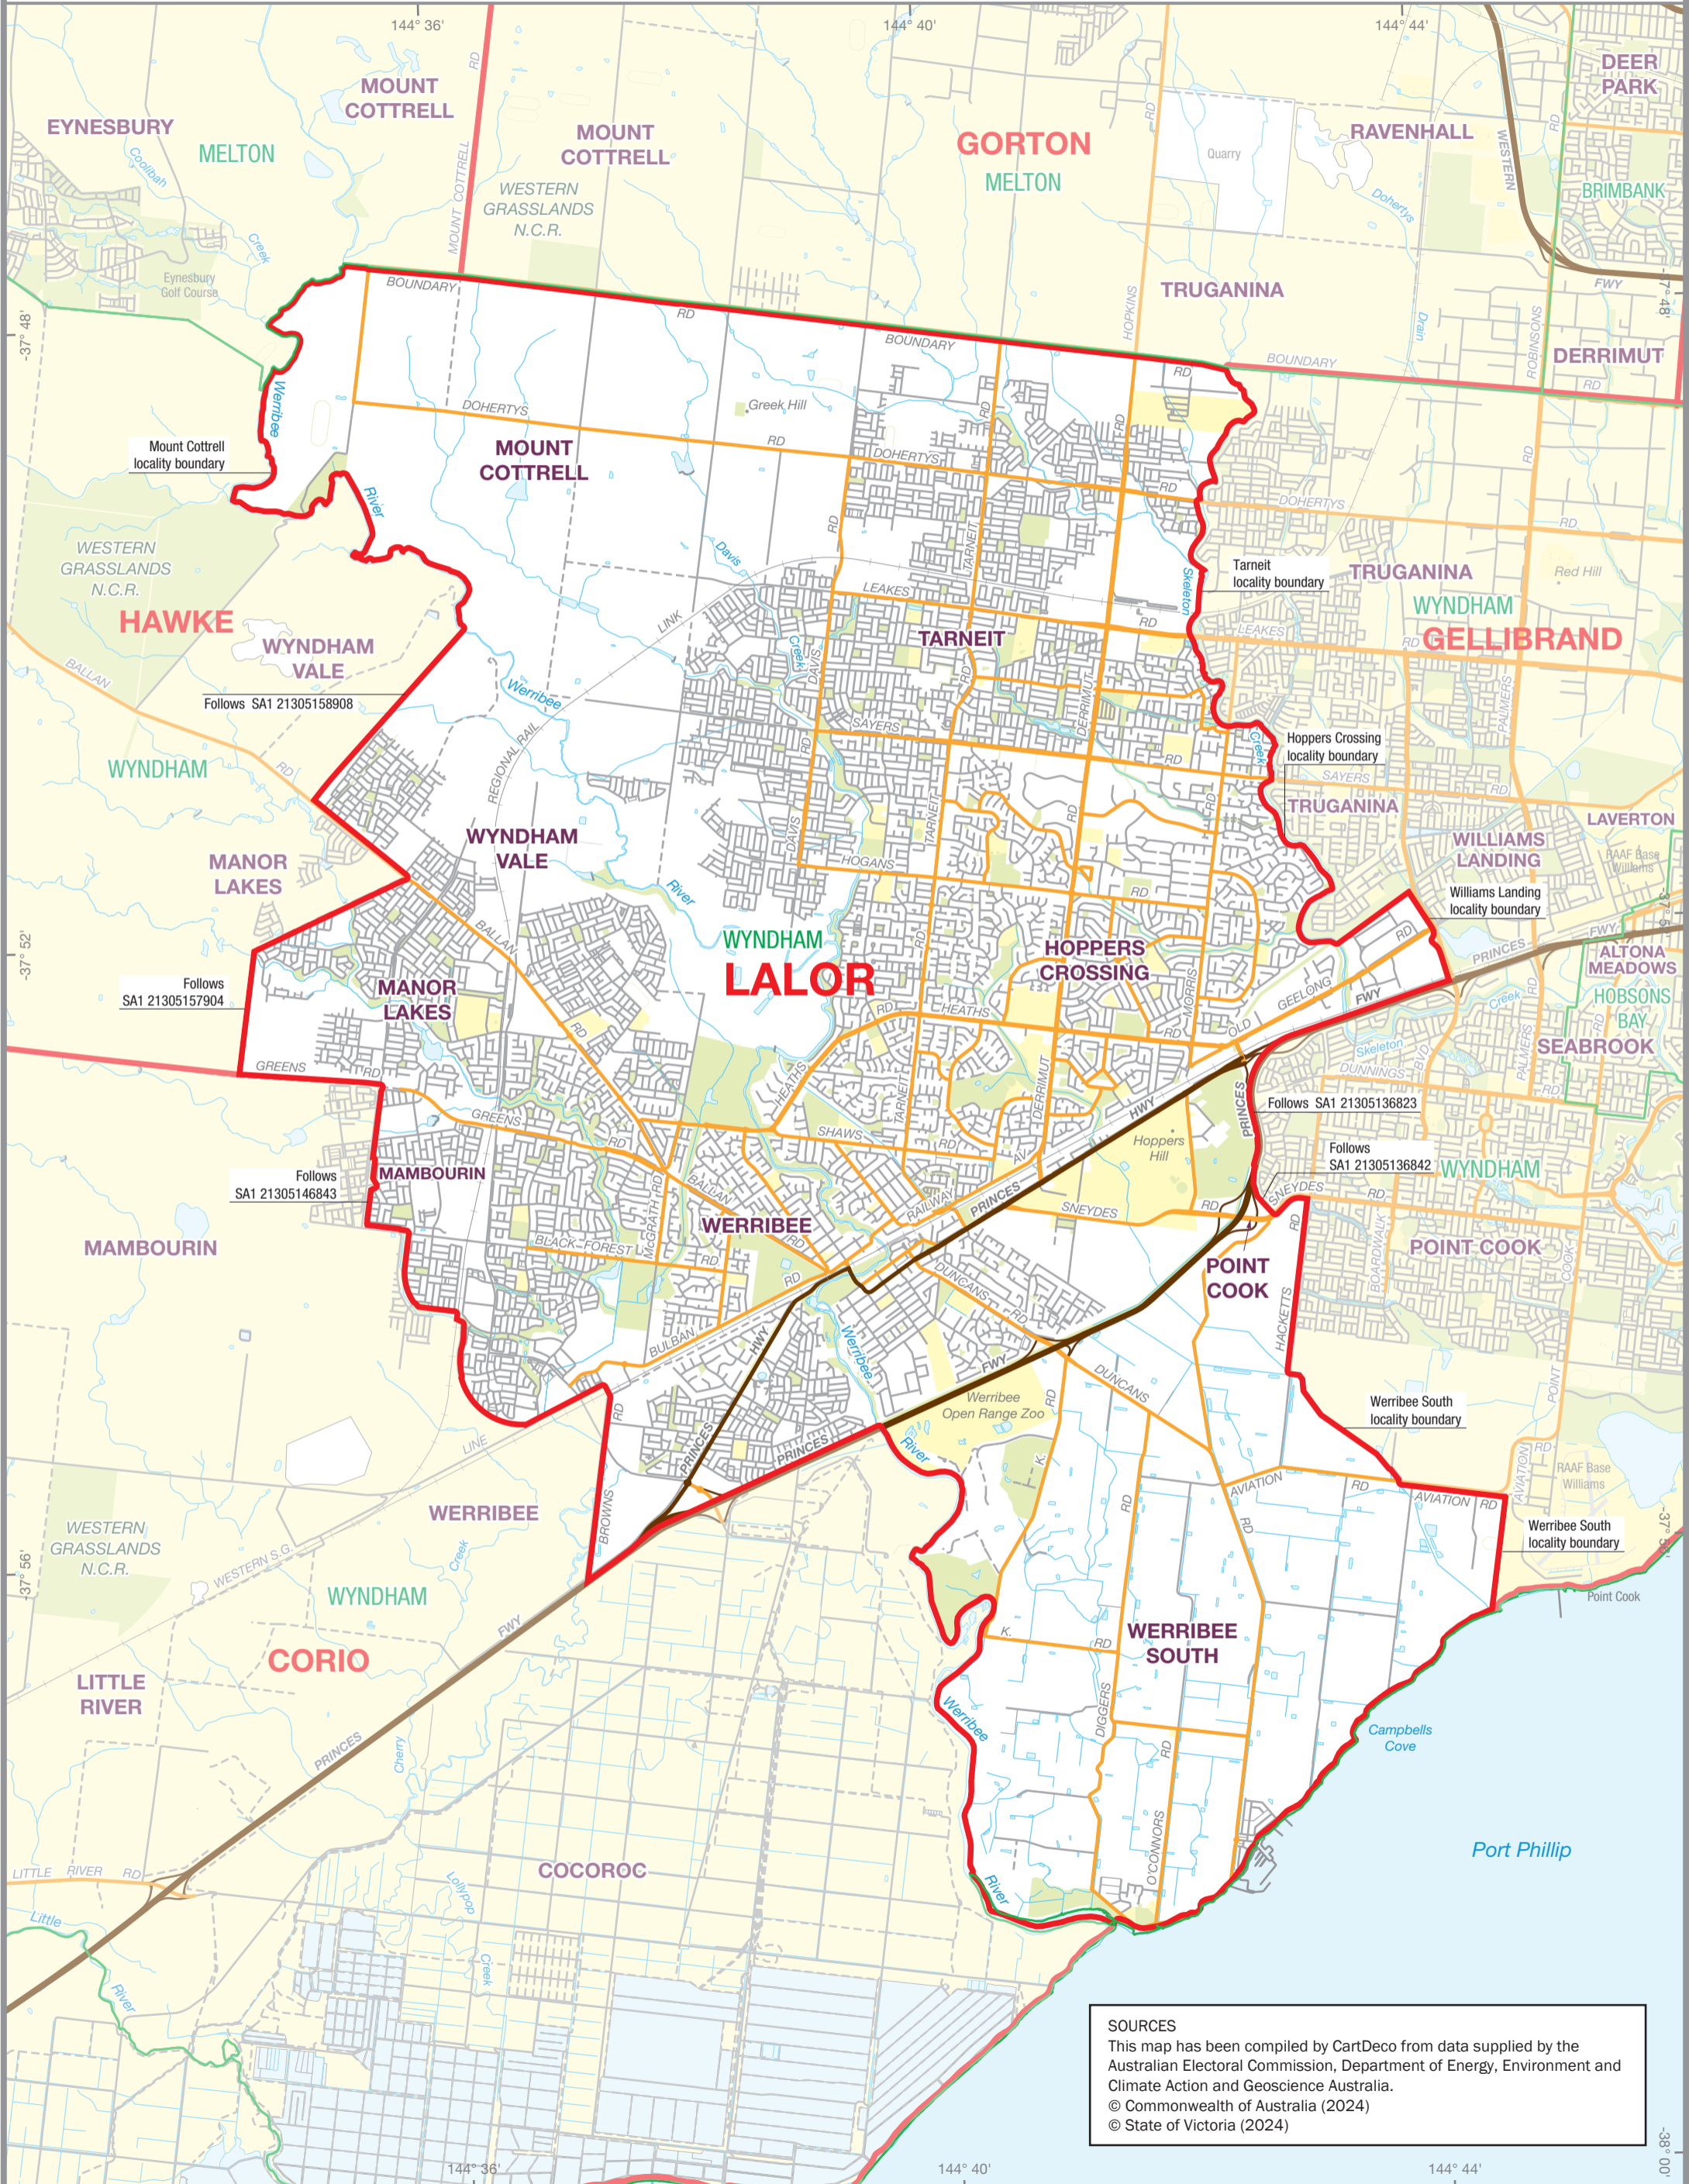

October 2024
**MAP OF THE COMMONWEALTH
 ELECTORAL DIVISION OF
 LALOR**

Name and Boundary of
 Electoral Division
 Names and Boundaries of
 adjoining Electoral Divisions
 Names and Boundaries of
 Local Government Areas (2024)

LALOR
CORIO
WYNDHAM

SOURCES
 This map has been compiled by CartDeco from data supplied by the Australian Electoral Commission, Department of Energy, Environment and Climate Action and Geoscience Australia.
 © Commonwealth of Australia (2024)
 © State of Victoria (2024)