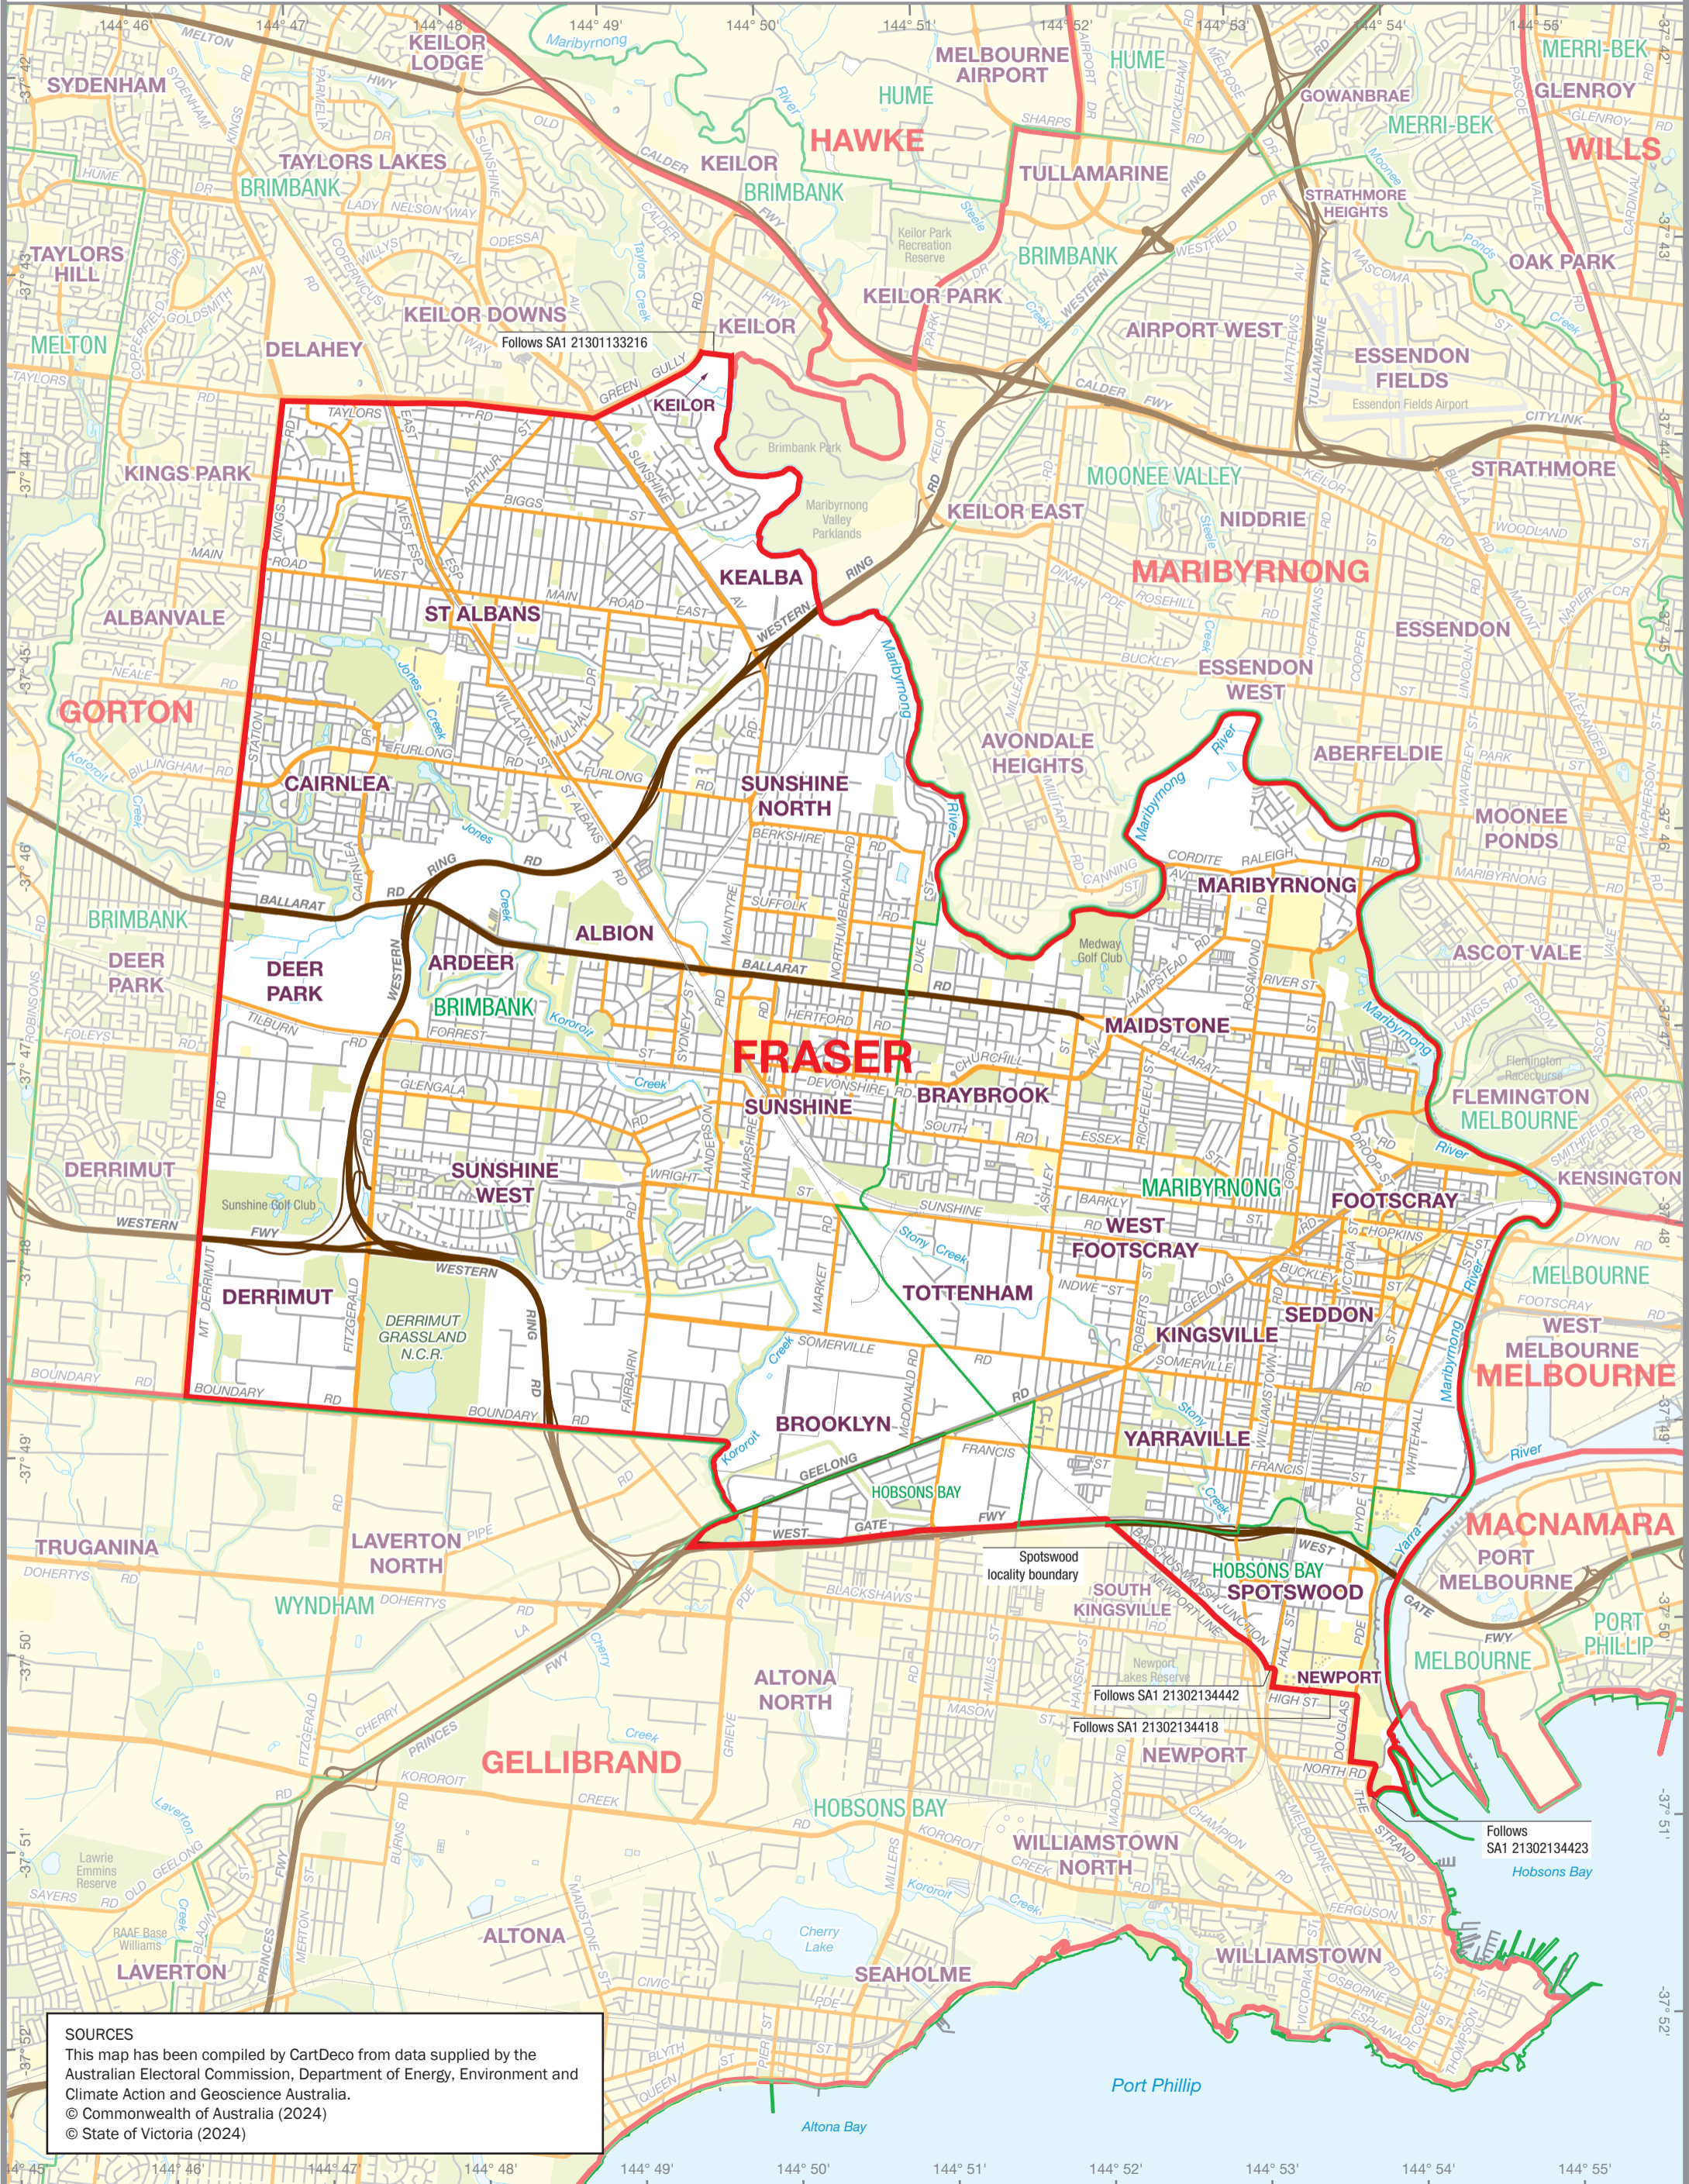

October 2024  
**MAP OF THE COMMONWEALTH  
 ELECTORAL DIVISION OF  
 FRASER**

Name and Boundary of  
 Electoral Division  
 Names and Boundaries of  
 adjoining Electoral Divisions  
 Names and Boundaries of  
 Local Government Areas (2024)

**FRASER**  
**GORTON**  
**BRIMBANK**

**SOURCES**  
 This map has been compiled by CartDeco from data supplied by the Australian Electoral Commission, Department of Energy, Environment and Climate Action and Geoscience Australia.  
 © Commonwealth of Australia (2024)  
 © State of Victoria (2024)