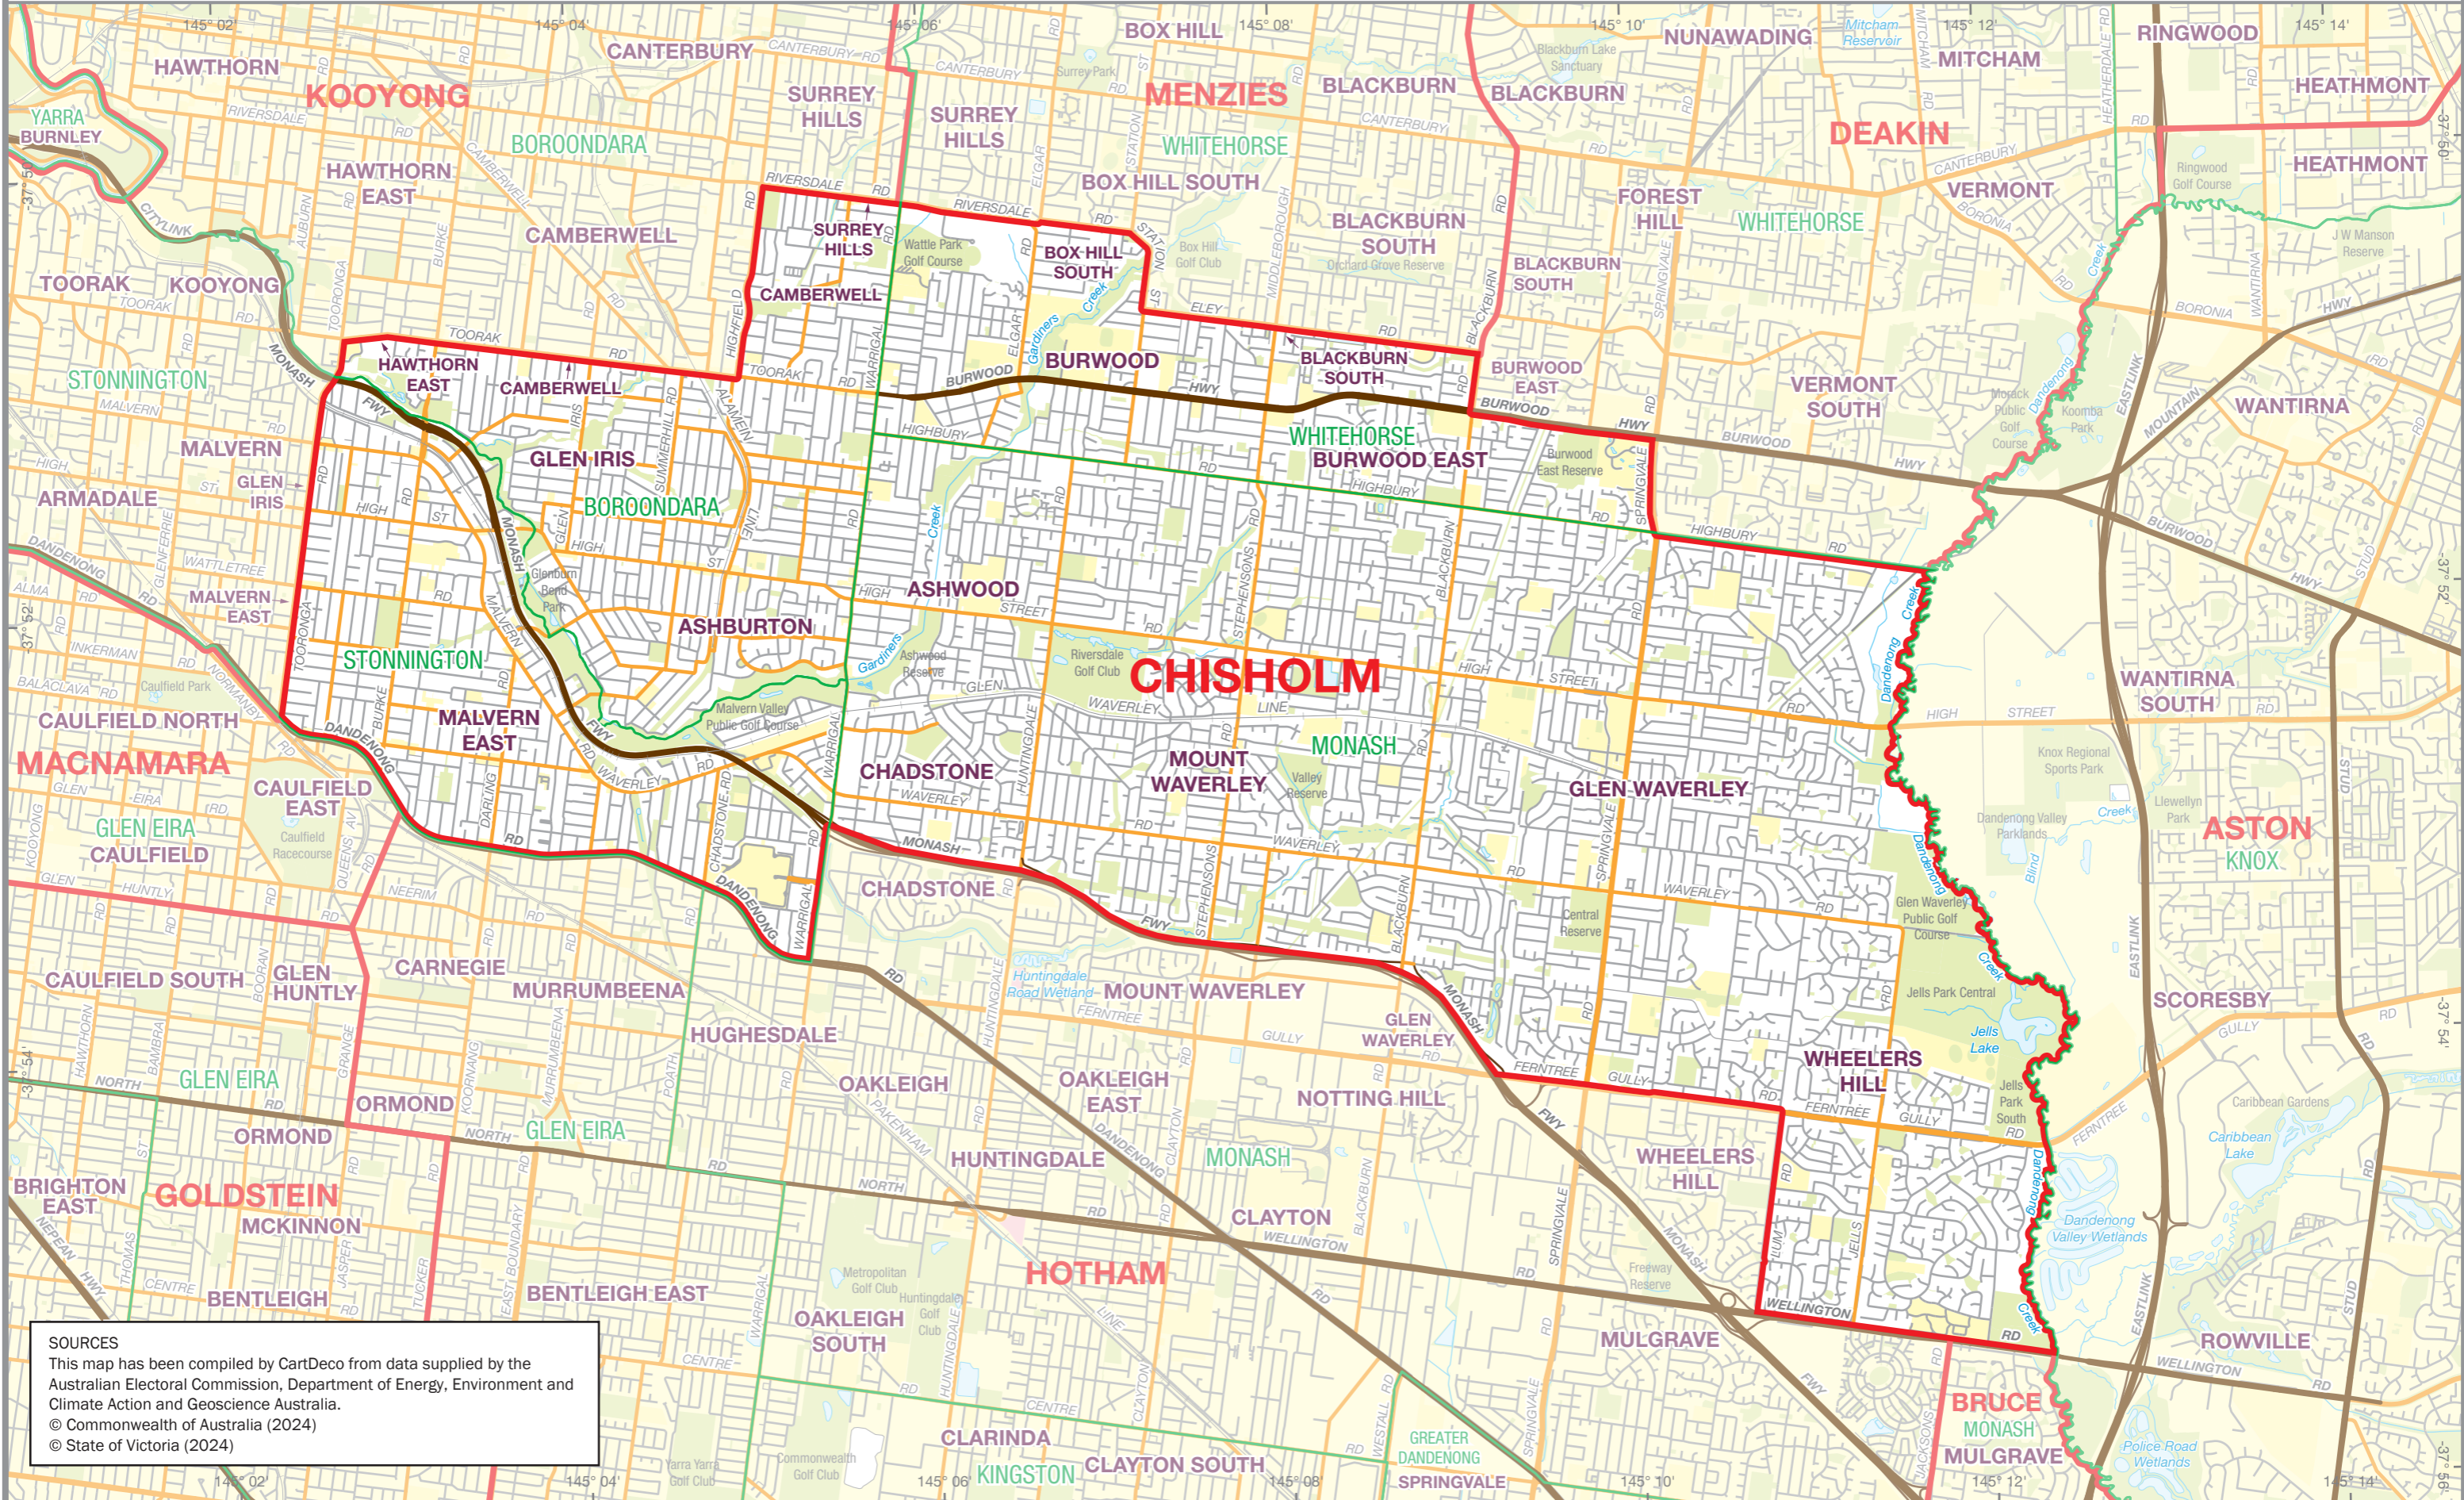

October 2024
 MAP OF THE COMMONWEALTH
 ELECTORAL DIVISION OF
CHISHOLM

Name and Boundary of
 Electoral Division
 Names and Boundaries of
 adjoining Electoral Divisions
 Names and Boundaries of
 Local Government Areas (2024)

CHISHOLM
HOTHAM
MONASH

SOURCES
 This map has been compiled by CartDeco from data supplied by the Australian Electoral Commission, Department of Energy, Environment and Climate Action and Geoscience Australia.
 © Commonwealth of Australia (2024)
 © State of Victoria (2024)