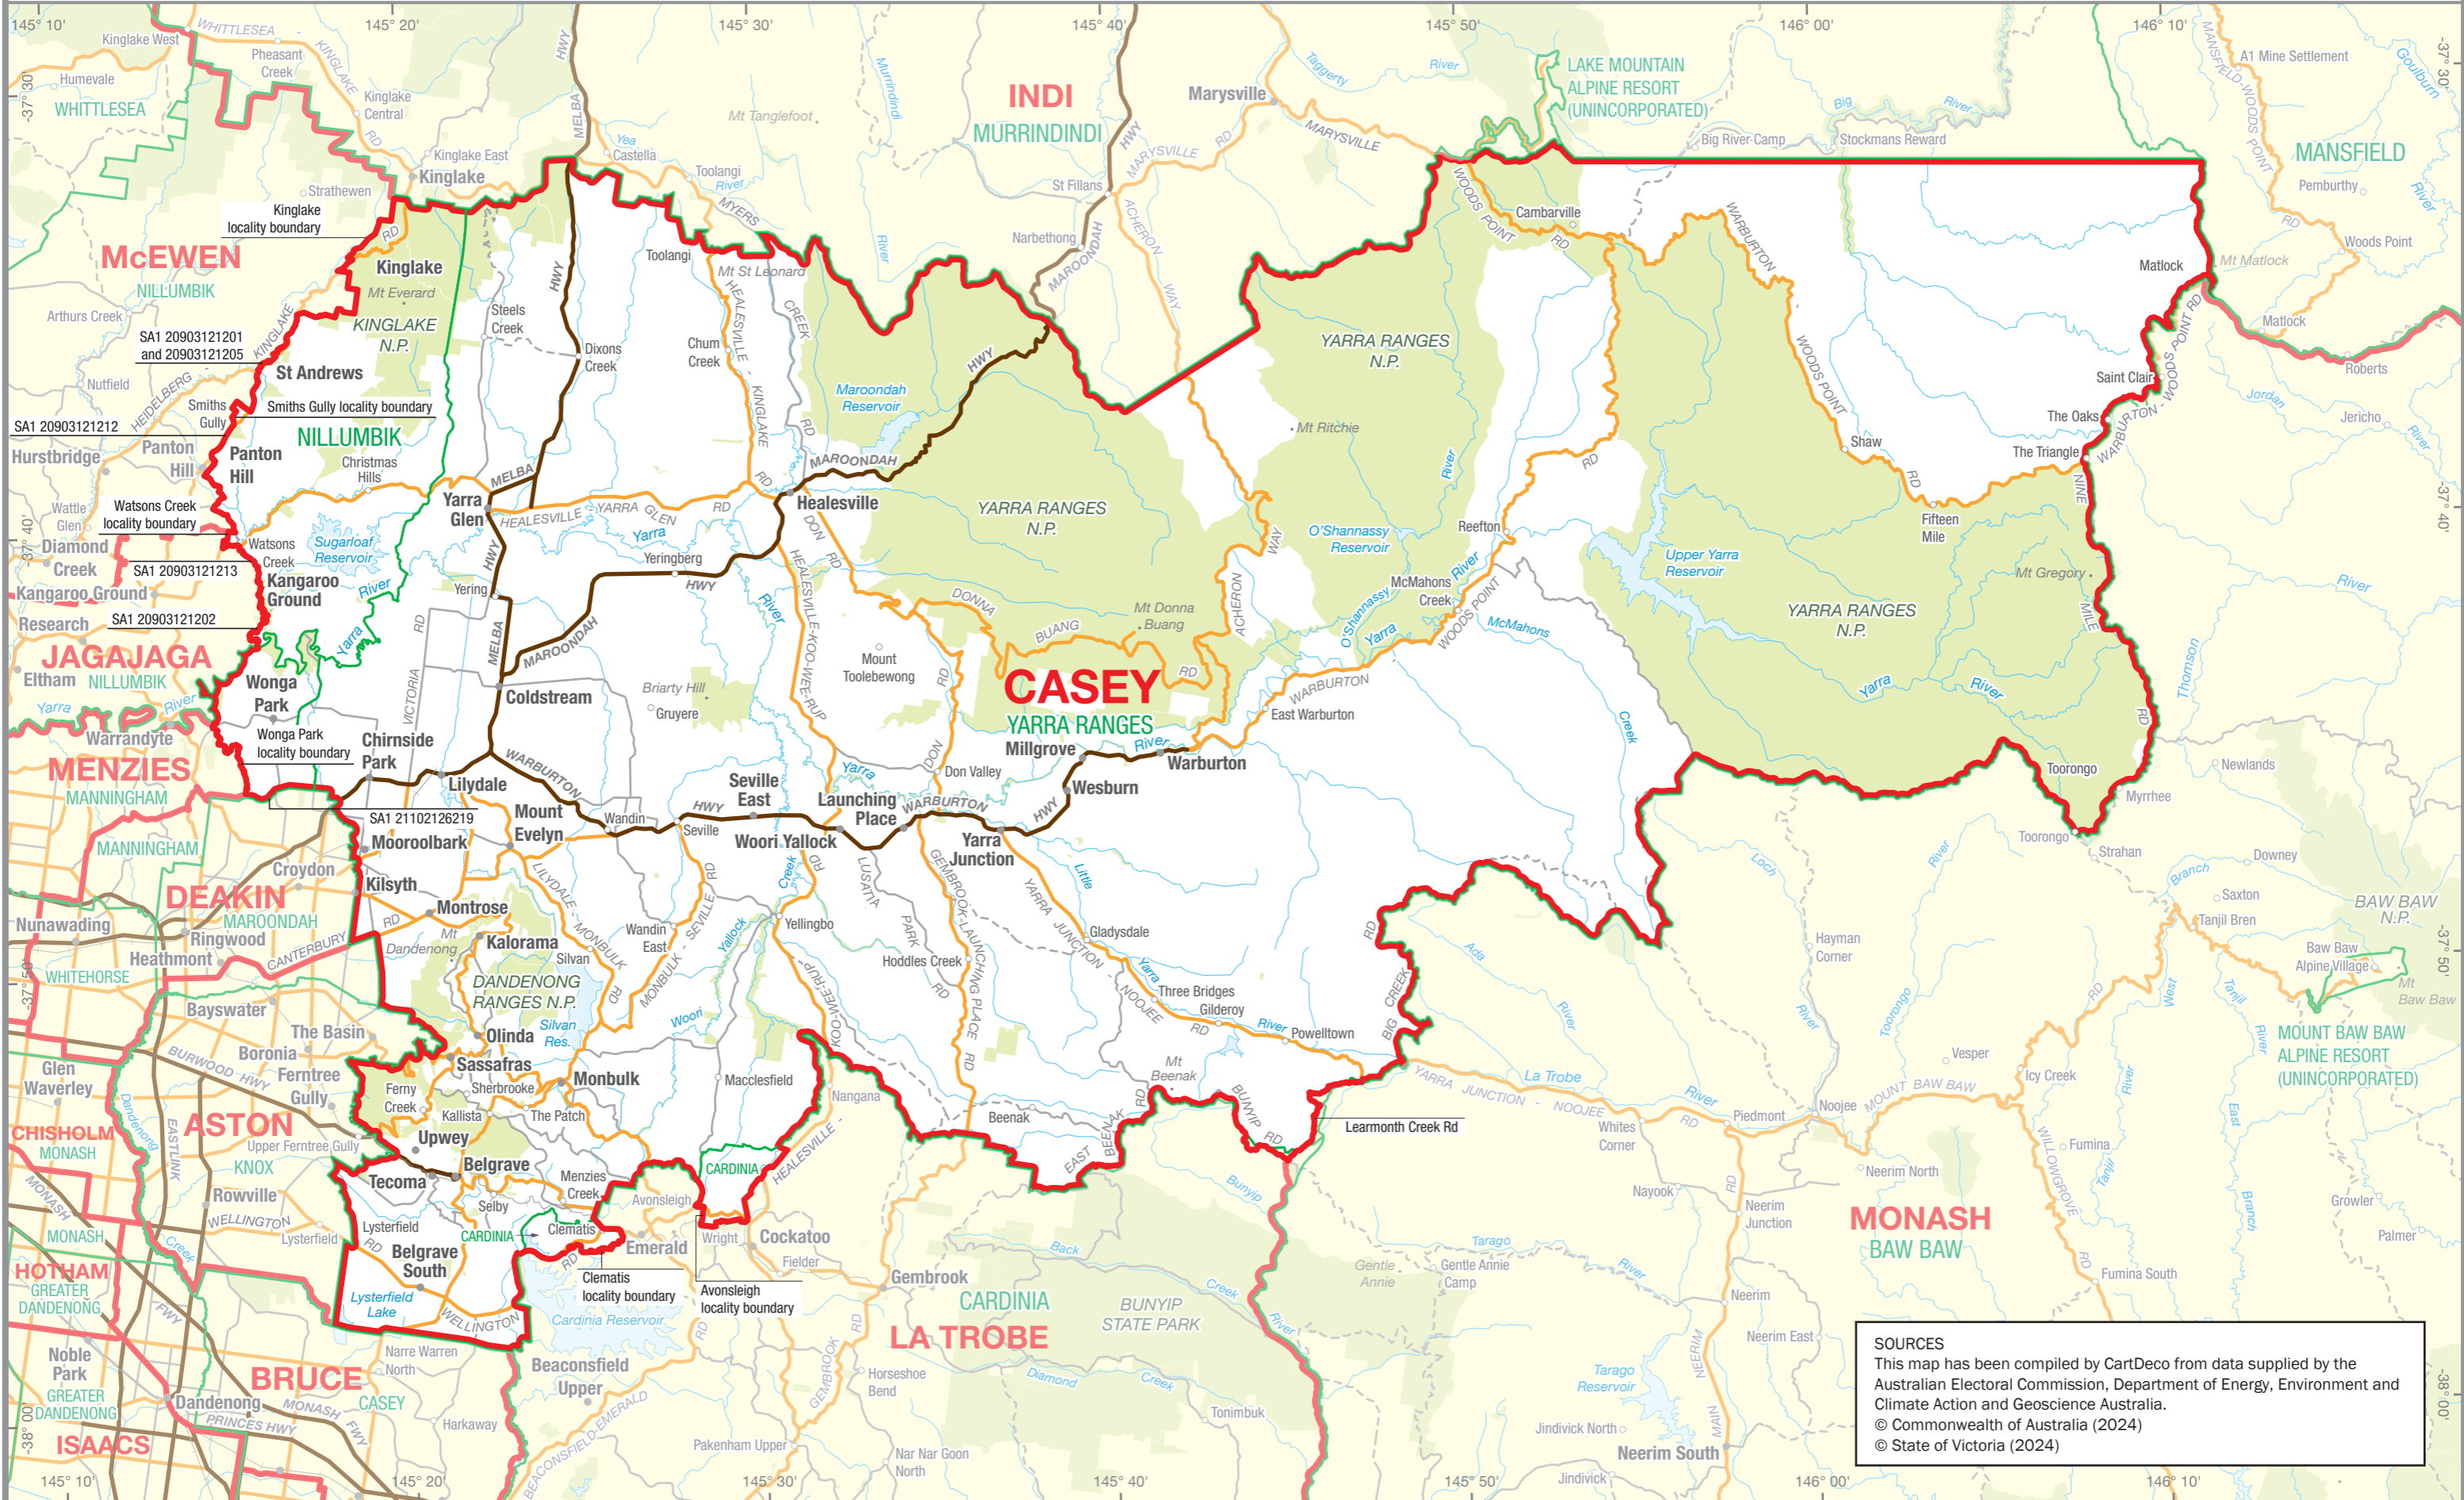

October 2024
 MAP OF THE COMMONWEALTH
 ELECTORAL DIVISION OF
CASEY

Name and Boundary of
 Electoral Division
 Names and Boundaries of
 adjoining Electoral Divisions
 Names and Boundaries of
 Local Government Areas (2024)

CASEY
INDI
YARRA RANGES

SOURCES
 This map has been compiled by CartDeco from data supplied by the Australian Electoral Commission, Department of Energy, Environment and Climate Action and Geoscience Australia.
 © Commonwealth of Australia (2024)
 © State of Victoria (2024)