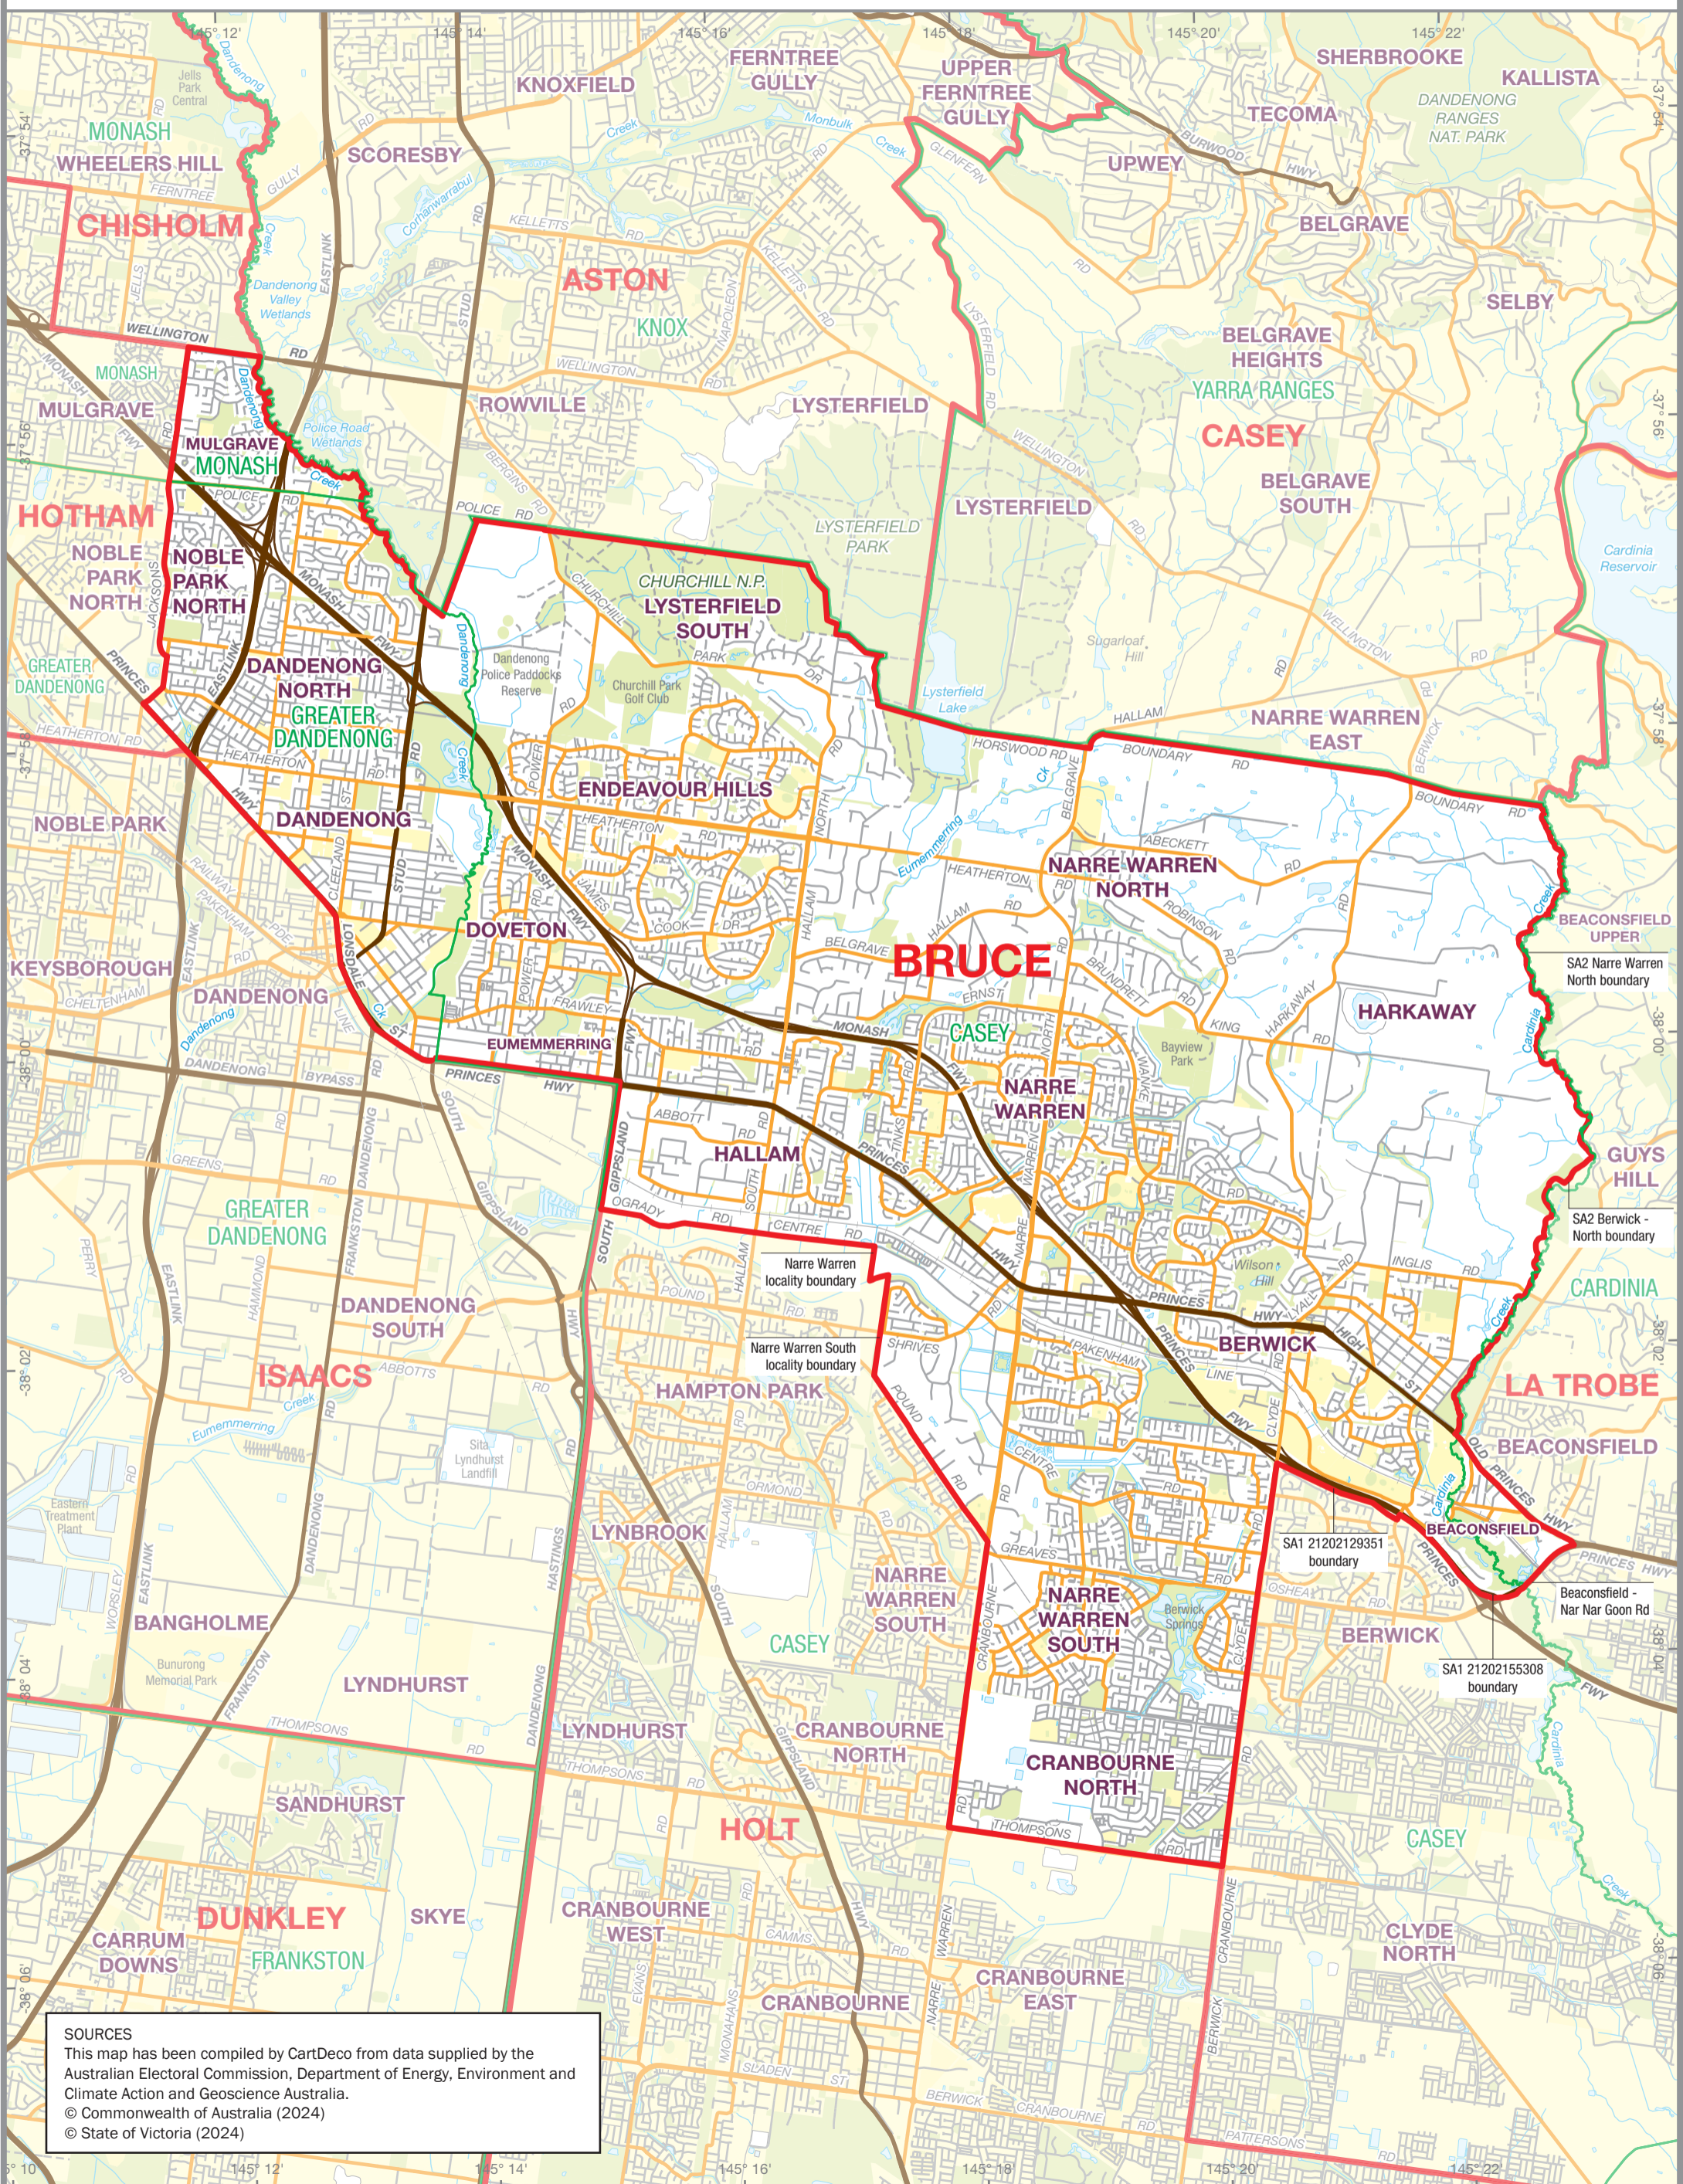

October 2024
**MAP OF THE COMMONWEALTH
 ELECTORAL DIVISION OF
 BRUCE**

Name and Boundary of
 Electoral Division
 Names and Boundaries of
 adjoining Electoral Divisions
 Names and Boundaries of
 Local Government Areas (2024)

BRUCE
ISAACS
CASEY

SOURCES
 This map has been compiled by CartDeco from data supplied by the Australian Electoral Commission, Department of Energy, Environment and Climate Action and Geoscience Australia.
 © Commonwealth of Australia (2024)
 © State of Victoria (2024)