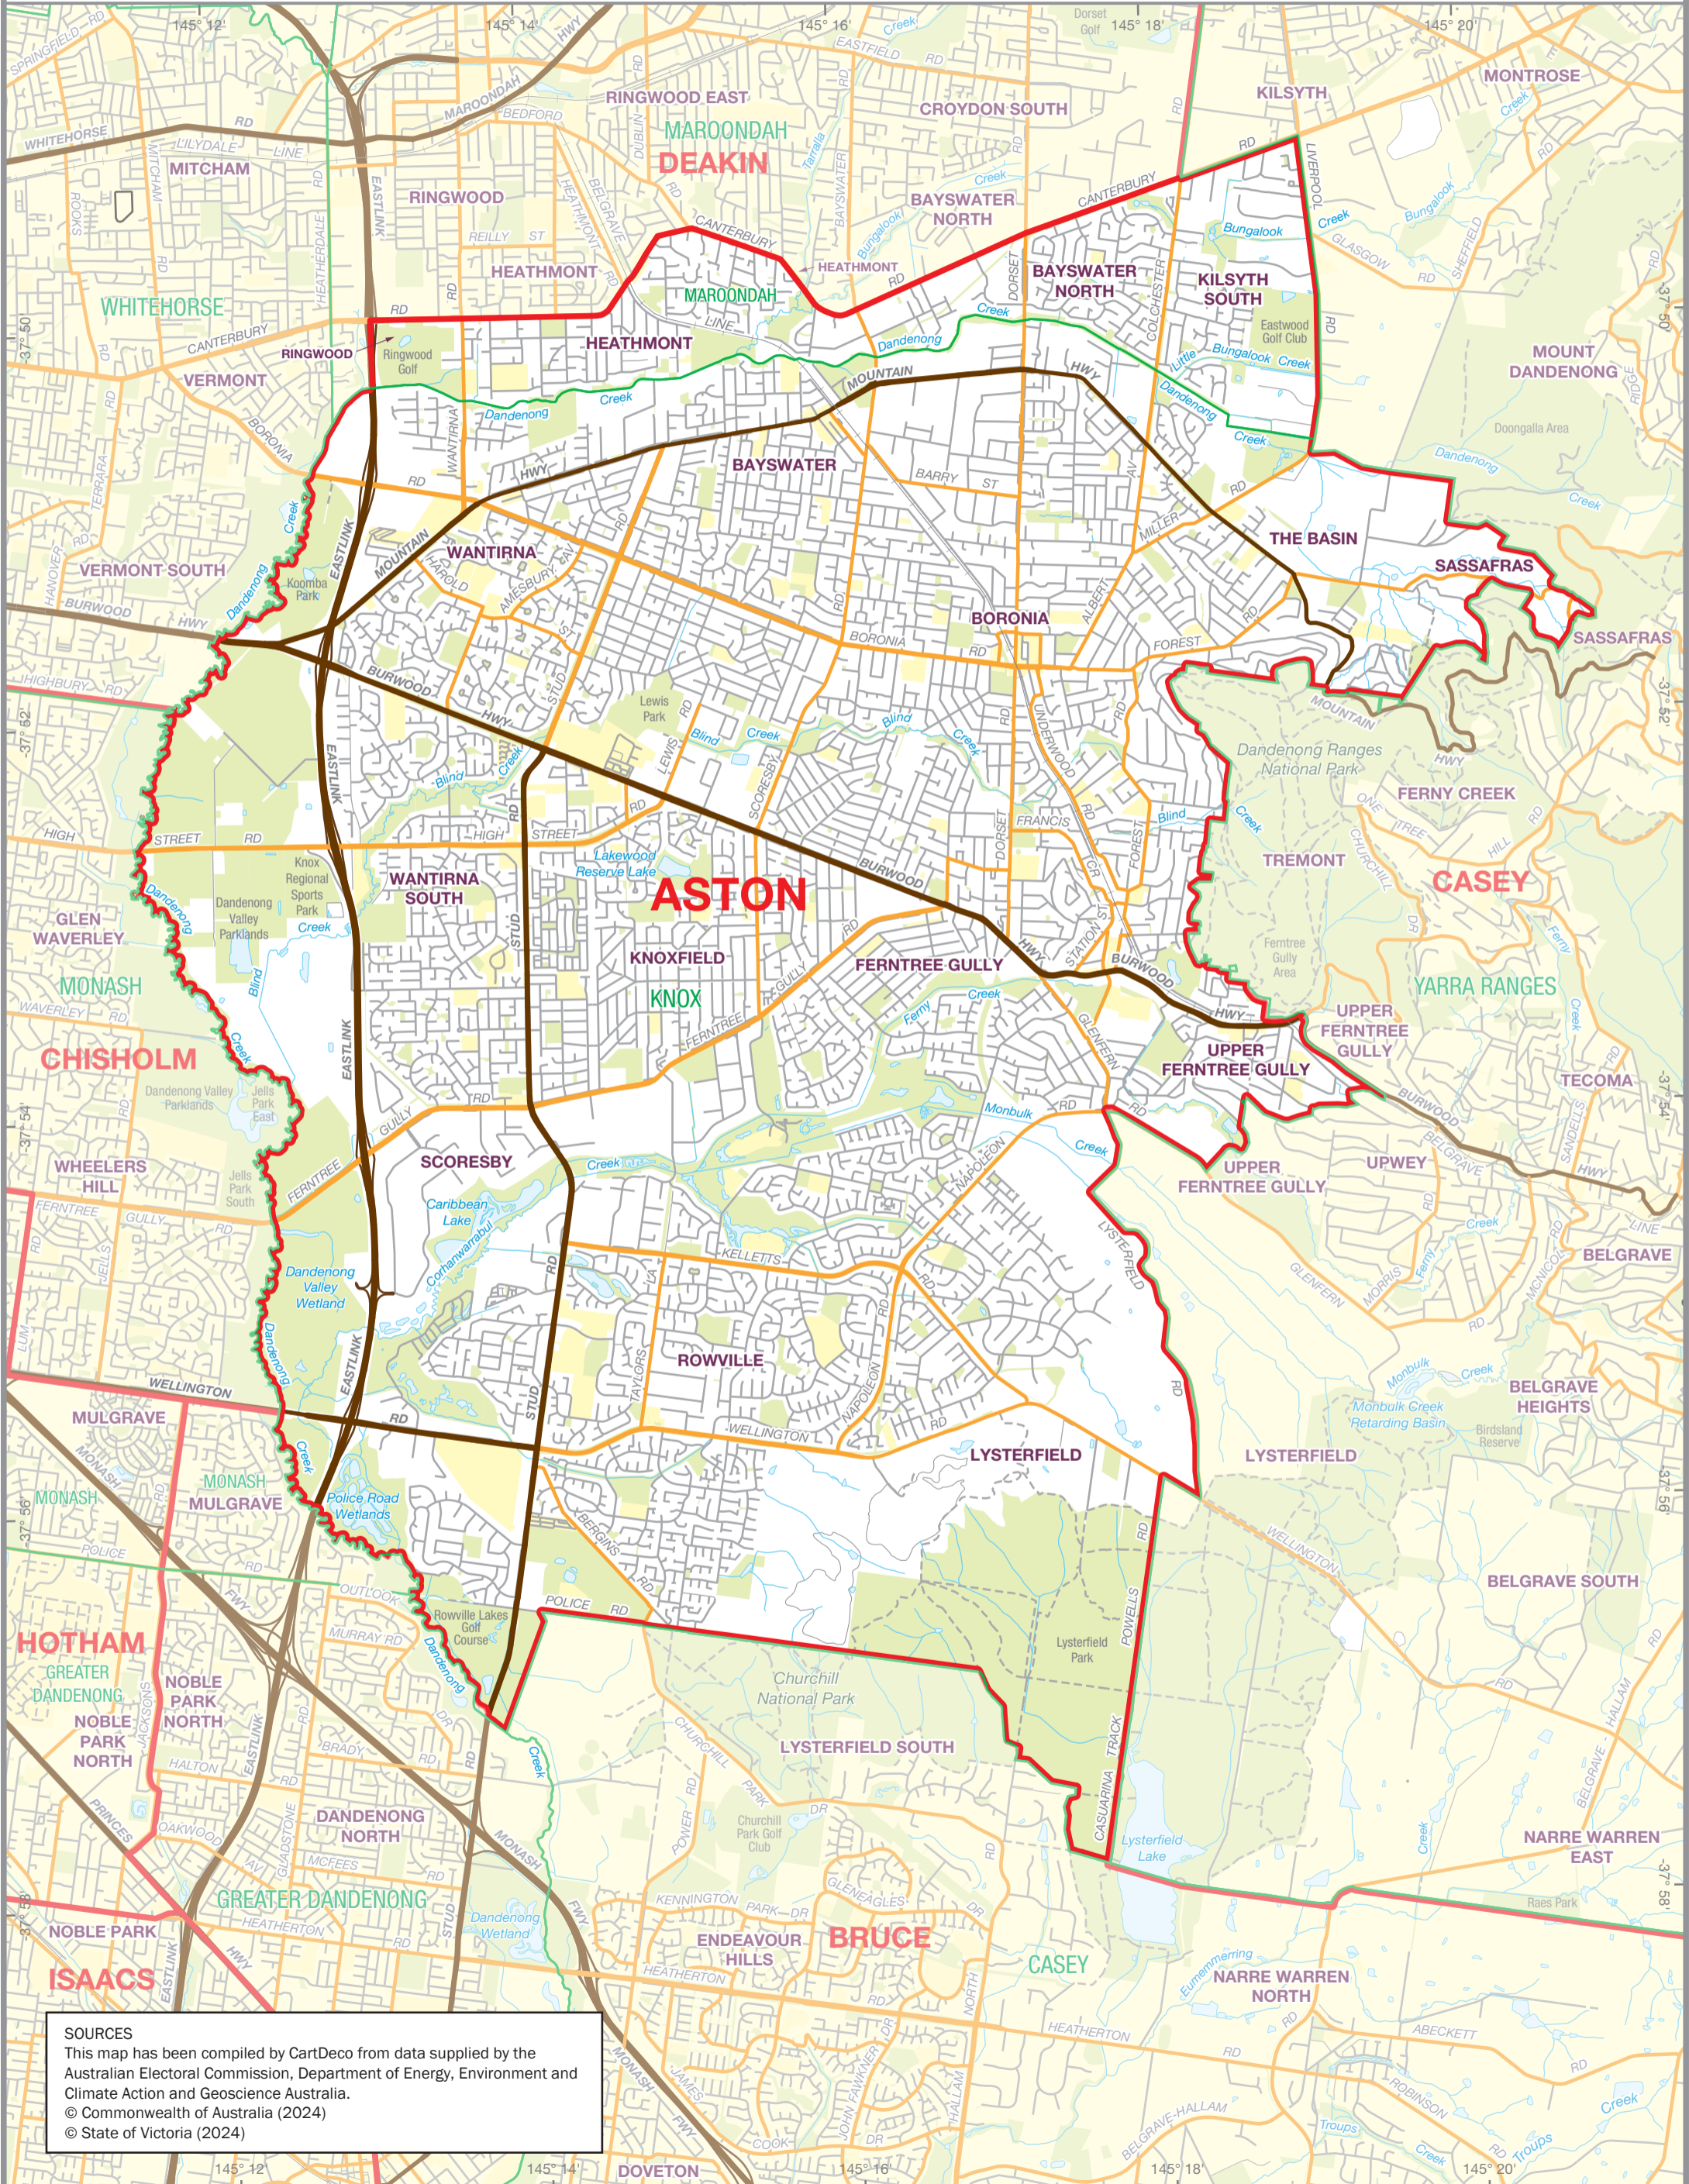

October 2024
**MAP OF THE COMMONWEALTH
 ELECTORAL DIVISION OF
 ASTON**

Name and Boundary of
 Electoral Division
 Names and Boundaries of
 adjoining Electoral Divisions
 Names and Boundaries of
 Local Government Areas (2024)

ASTON
DEAKIN
KNOX

SOURCES
 This map has been compiled by CartDeco from data supplied by the Australian Electoral Commission, Department of Energy, Environment and Climate Action and Geoscience Australia.
 © Commonwealth of Australia (2024)
 © State of Victoria (2024)