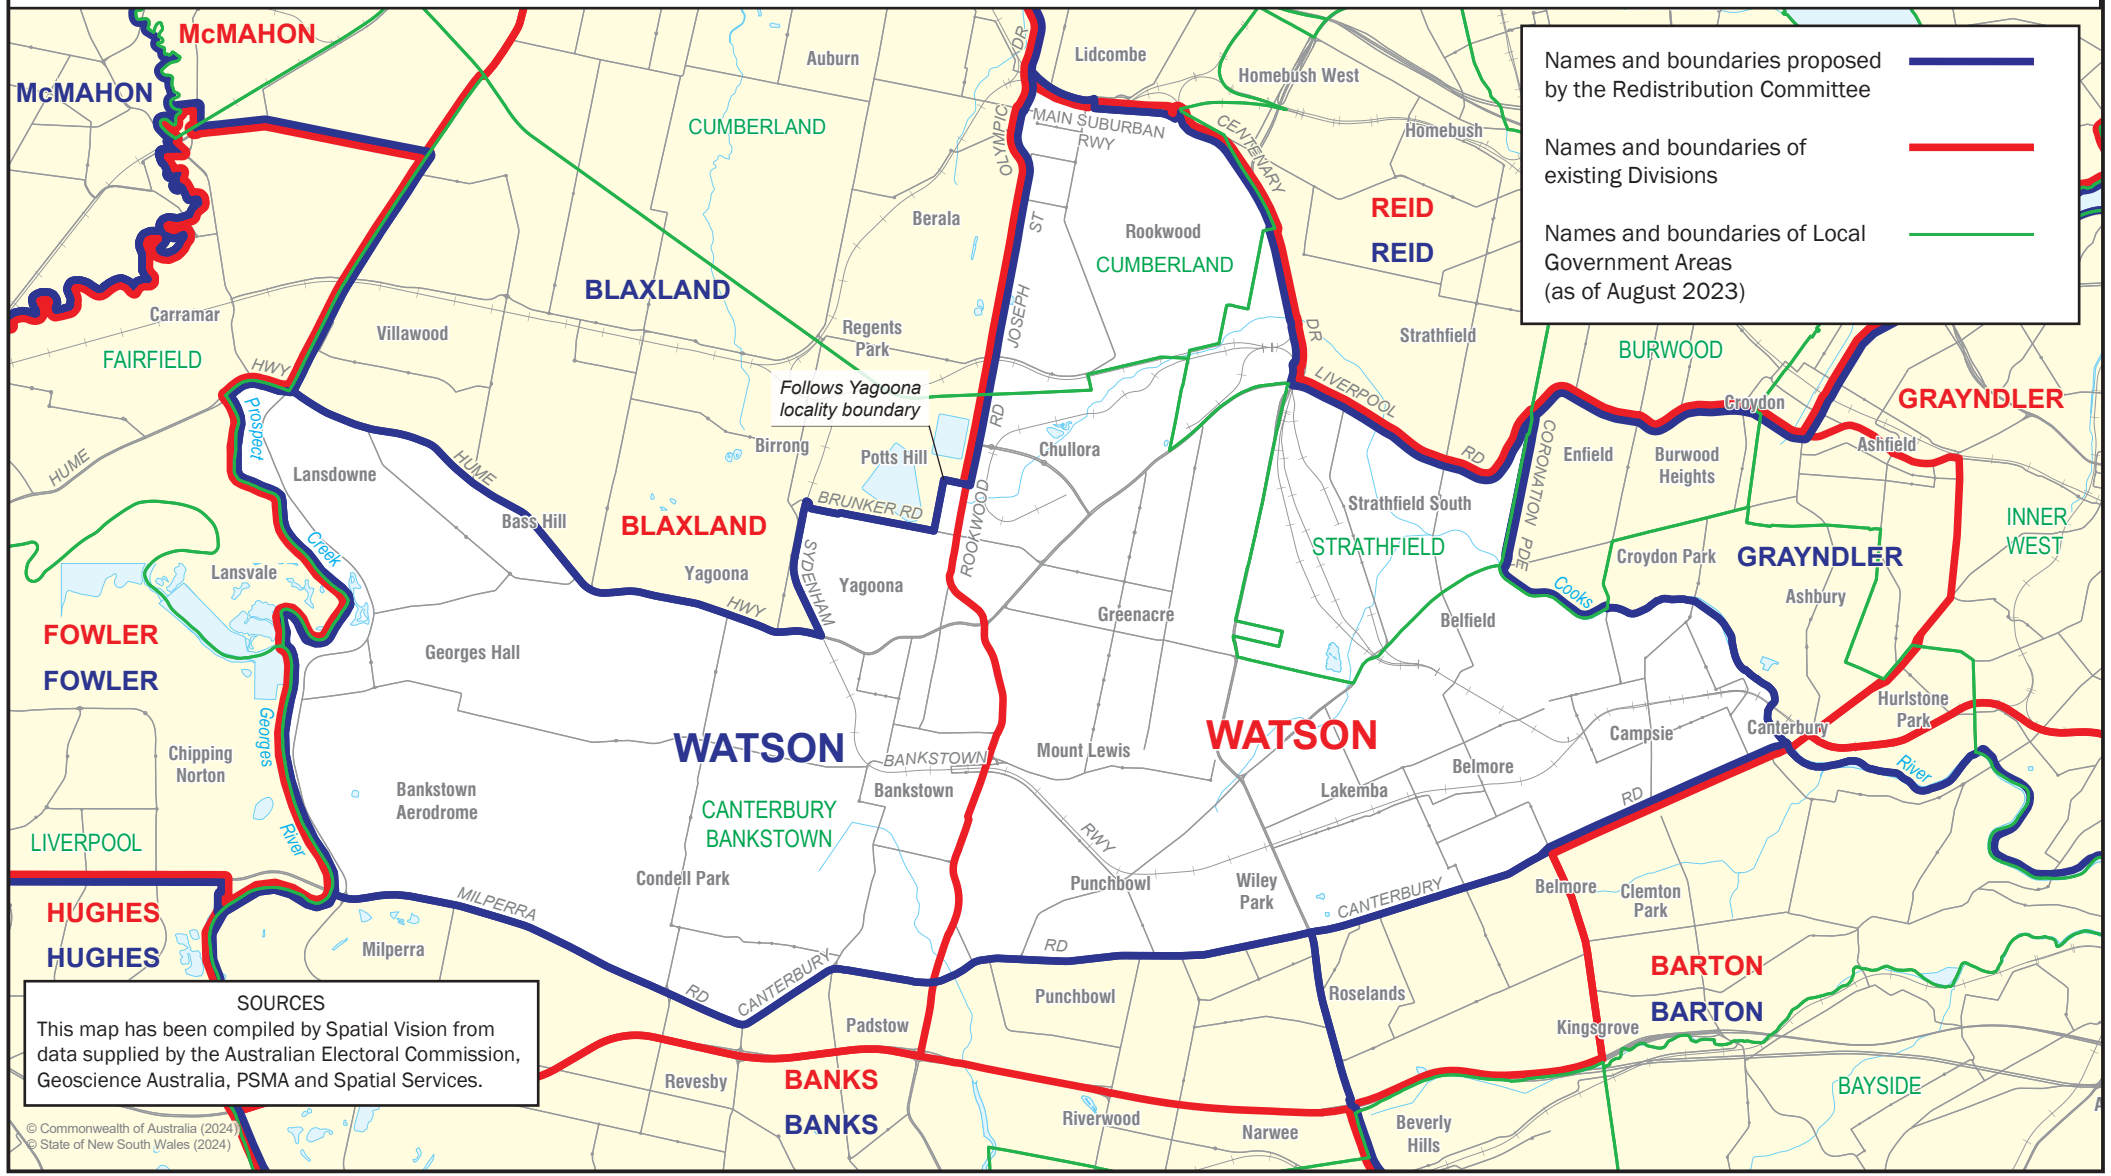

May 2024  
**MAP OF PROPOSED  
 COMMONWEALTH ELECTORAL DIVISION OF  
 WATSON**

0 2 km

Names and boundaries proposed by the Redistribution Committee	
Names and boundaries of existing Divisions	
Names and boundaries of Local Government Areas (as of August 2023)	

*Follows Yagoona locality boundary*

**SOURCES**  
 This map has been compiled by Spatial Vision from data supplied by the Australian Electoral Commission, Geoscience Australia, PSMA and Spatial Services.