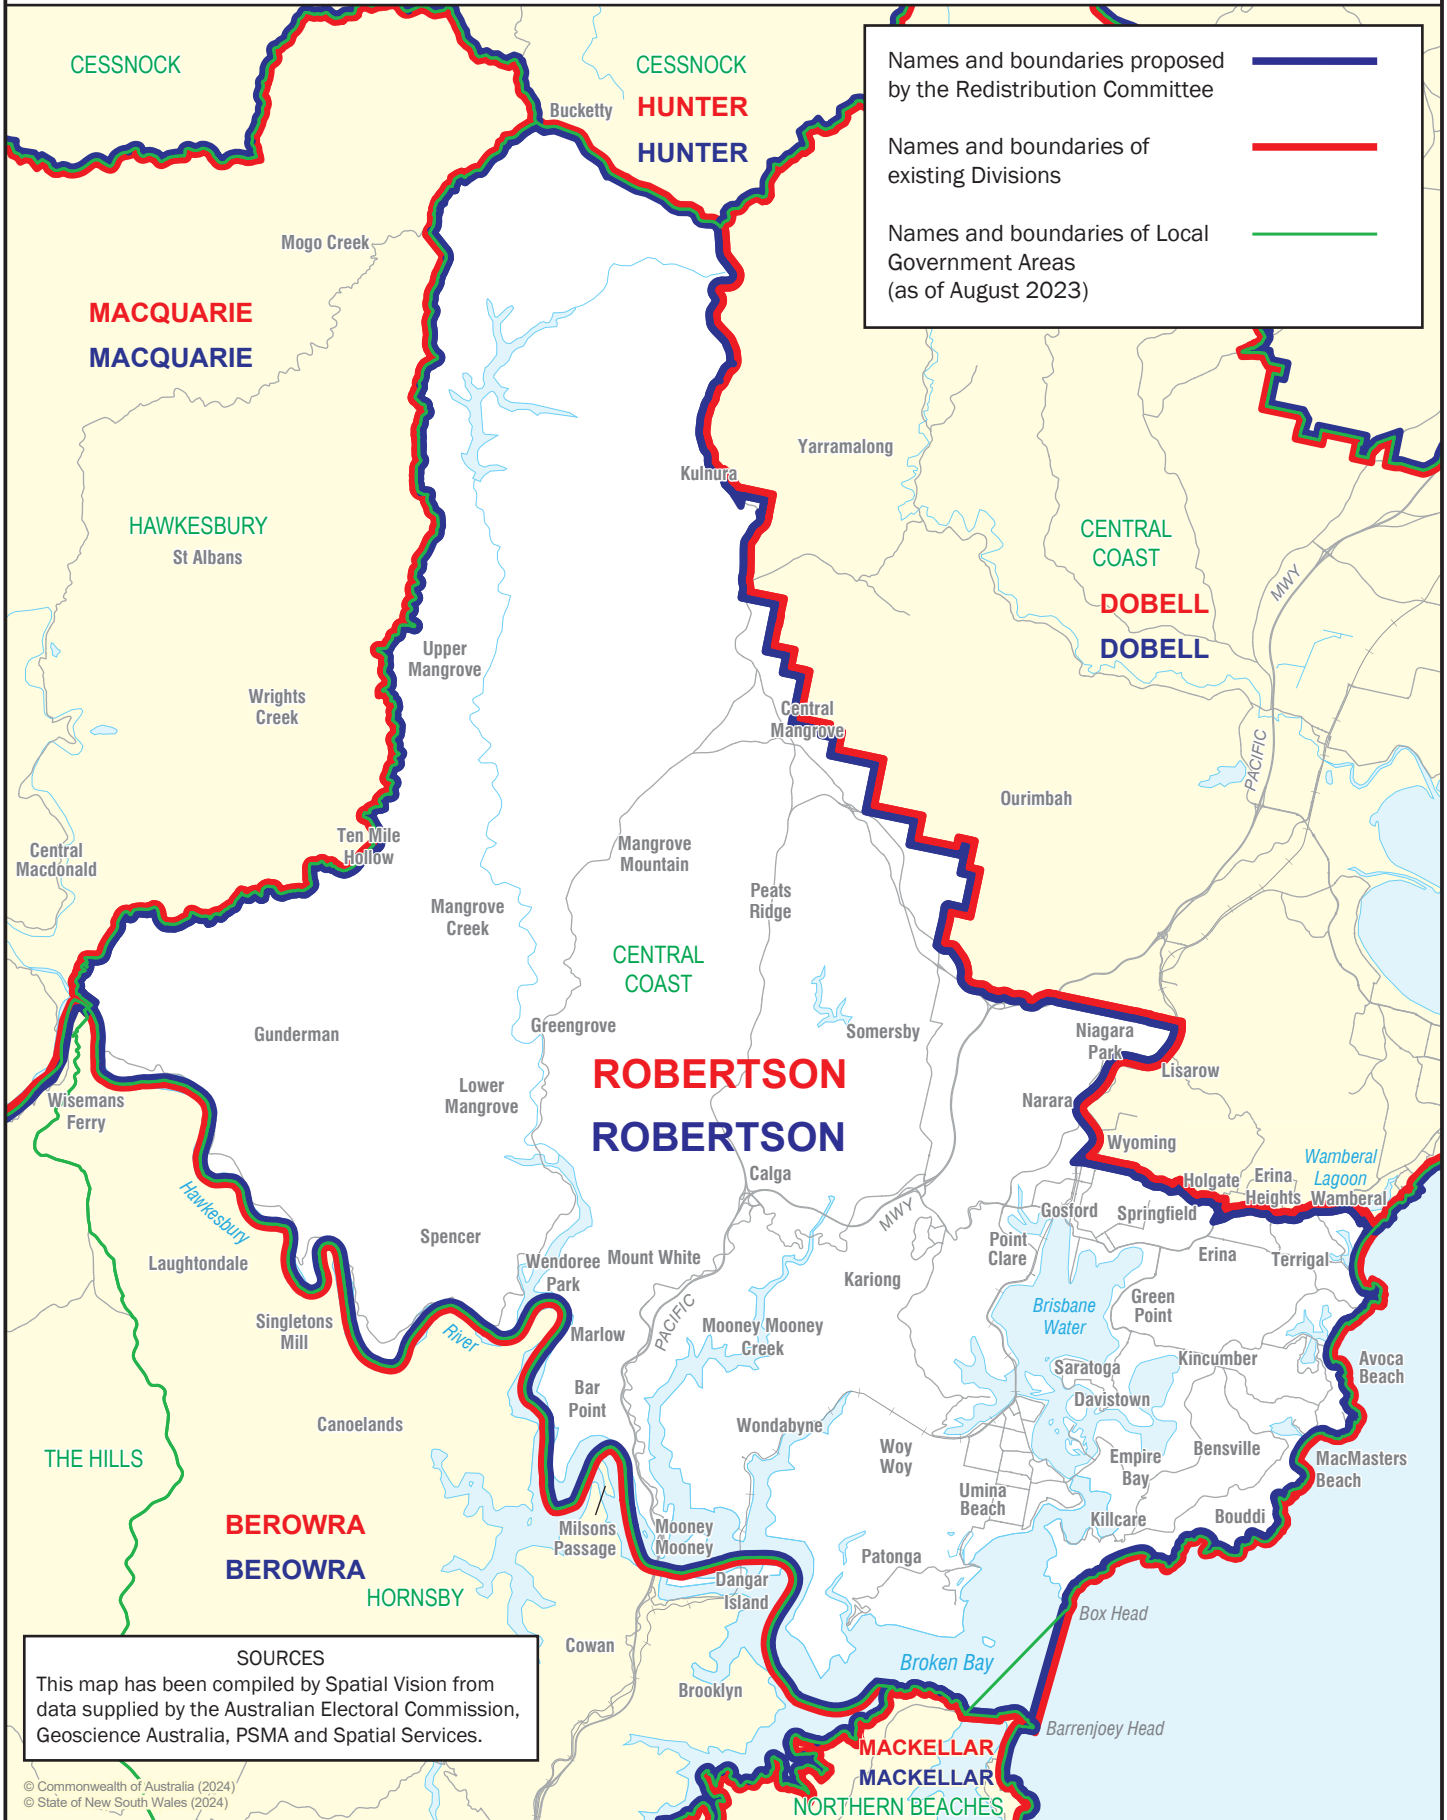

May 2024
**MAP OF PROPOSED
 COMMONWEALTH ELECTORAL DIVISION OF
 ROBERTSON**

0 5 km

Names and boundaries proposed by the Redistribution Committee —

Names and boundaries of existing Divisions —

Names and boundaries of Local Government Areas (as of August 2023) —

SOURCES
 This map has been compiled by Spatial Vision from data supplied by the Australian Electoral Commission, Geoscience Australia, PSMA and Spatial Services.