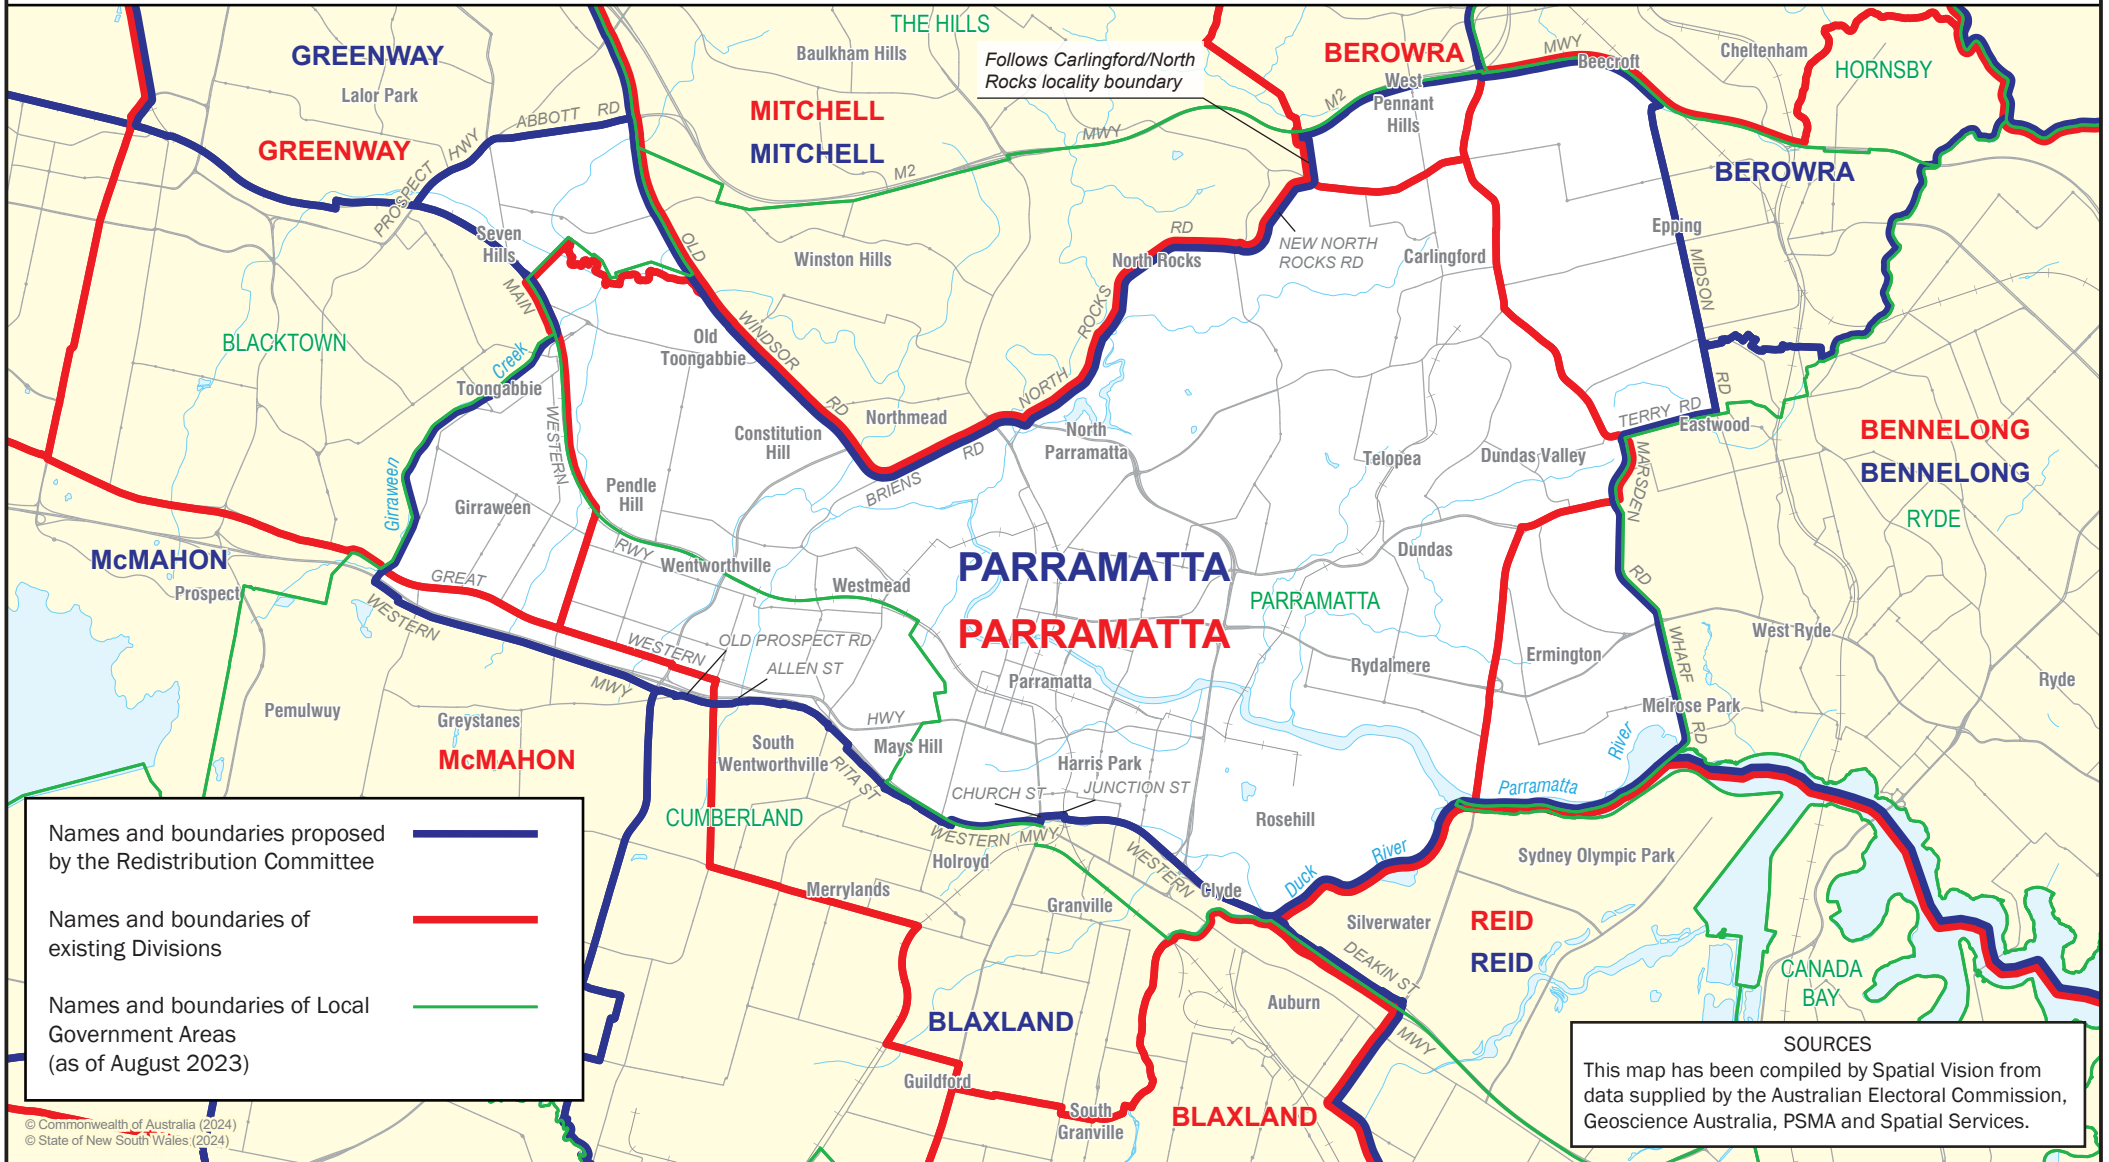

May 2024 MAP OF PROPOSED COMMONWEALTH ELECTORAL DIVISION OF PARRAMATTA

0 2 km

Names and boundaries proposed by the Redistribution Committee —

Names and boundaries of existing Divisions —

Names and boundaries of Local Government Areas (as of August 2023) —

SOURCES
This map has been compiled by Spatial Vision from data supplied by the Australian Electoral Commission, Geoscience Australia, PSMA and Spatial Services.