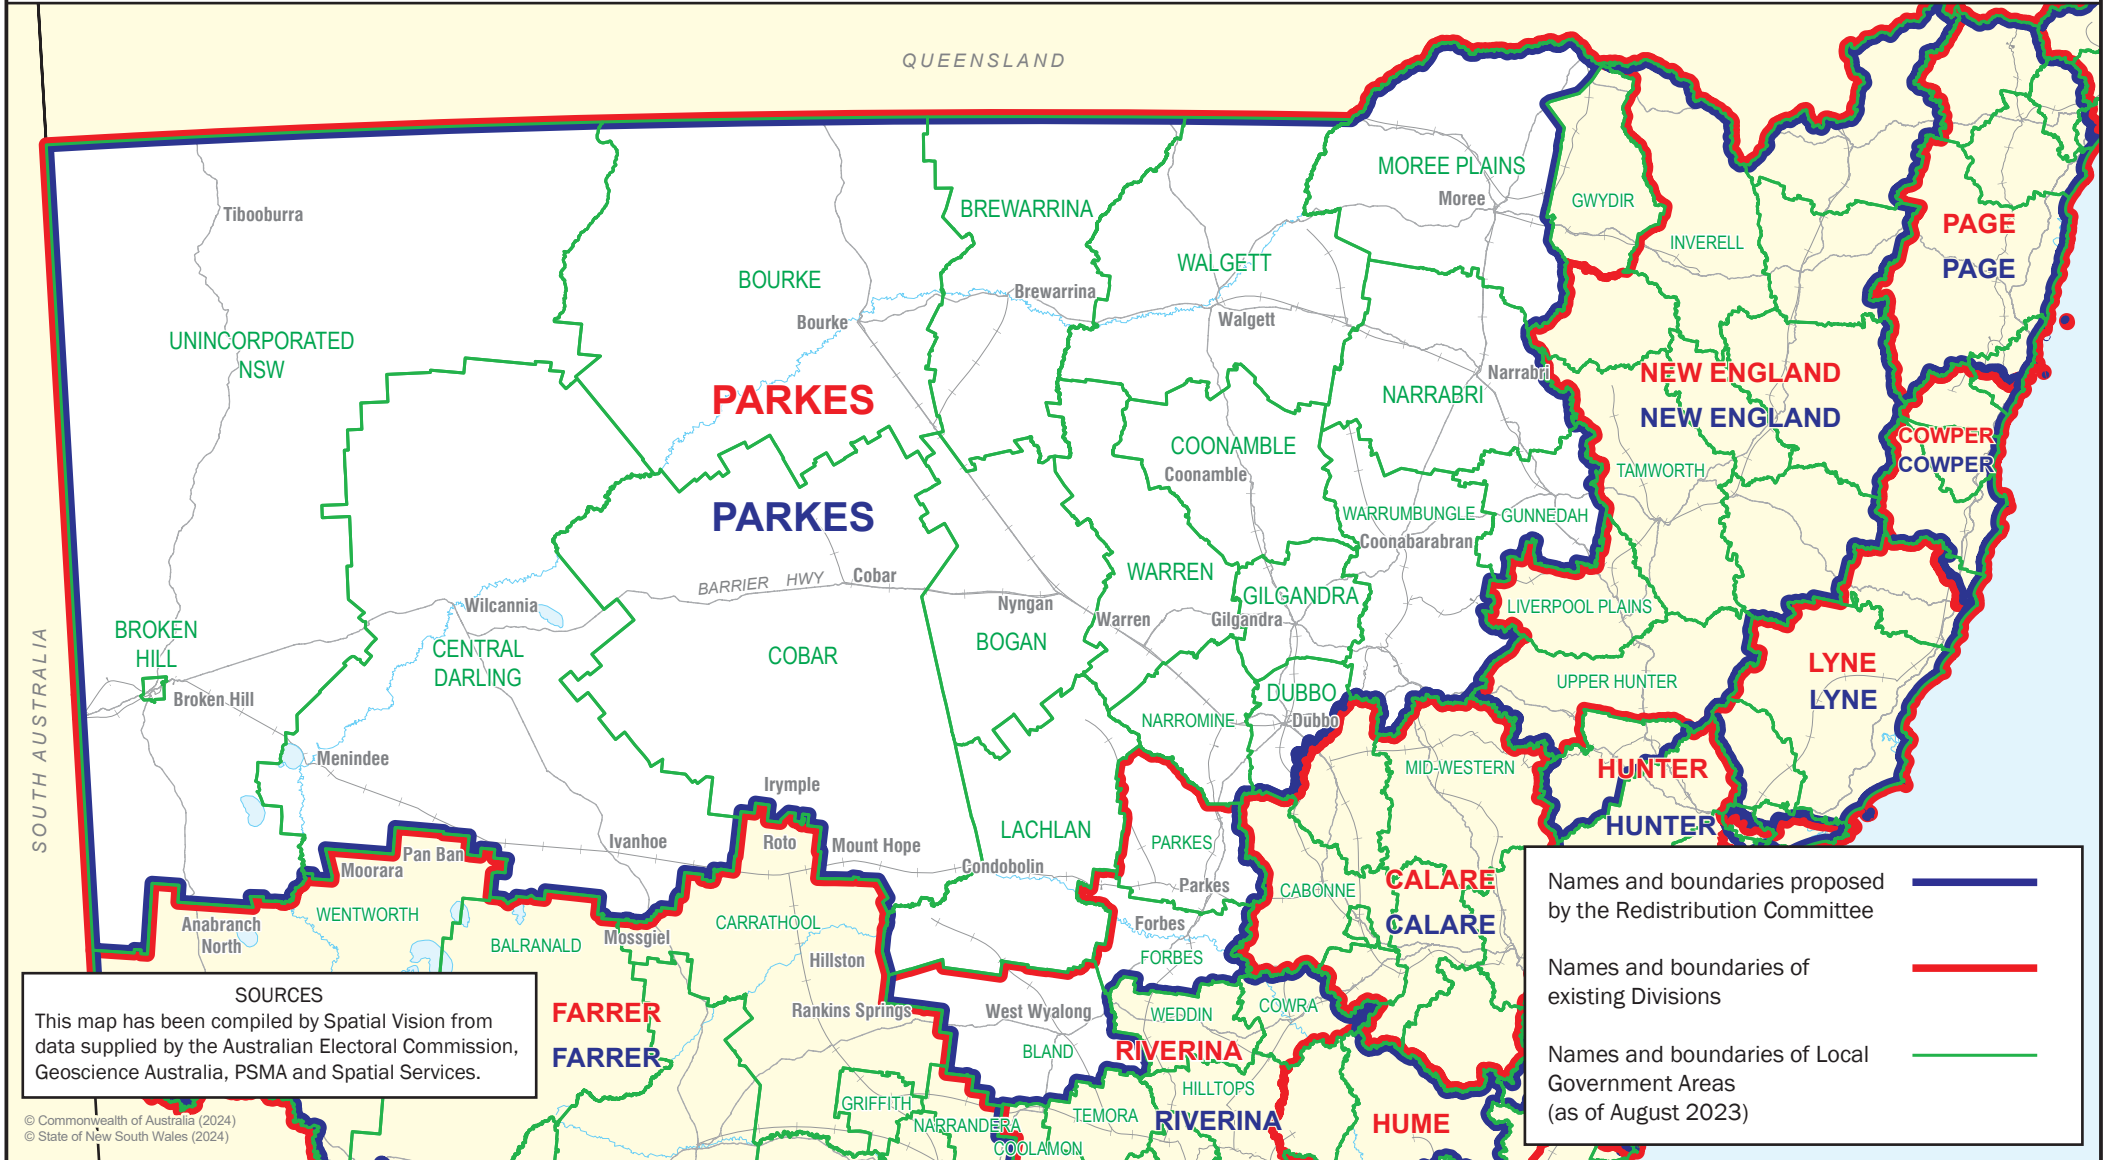

May 2024
**MAP OF PROPOSED
 COMMONWEALTH ELECTORAL DIVISION OF
 PARKES**

SOUTH AUSTRALIA

QUEENSLAND

SOURCES
 This map has been compiled by Spatial Vision from data supplied by the Australian Electoral Commission, Geoscience Australia, PSMA and Spatial Services.

Names and boundaries proposed by the Redistribution Committee —
 Names and boundaries of existing Divisions —
 Names and boundaries of Local Government Areas (as of August 2023) —

© Commonwealth of Australia (2024)
 © State of New South Wales (2024)