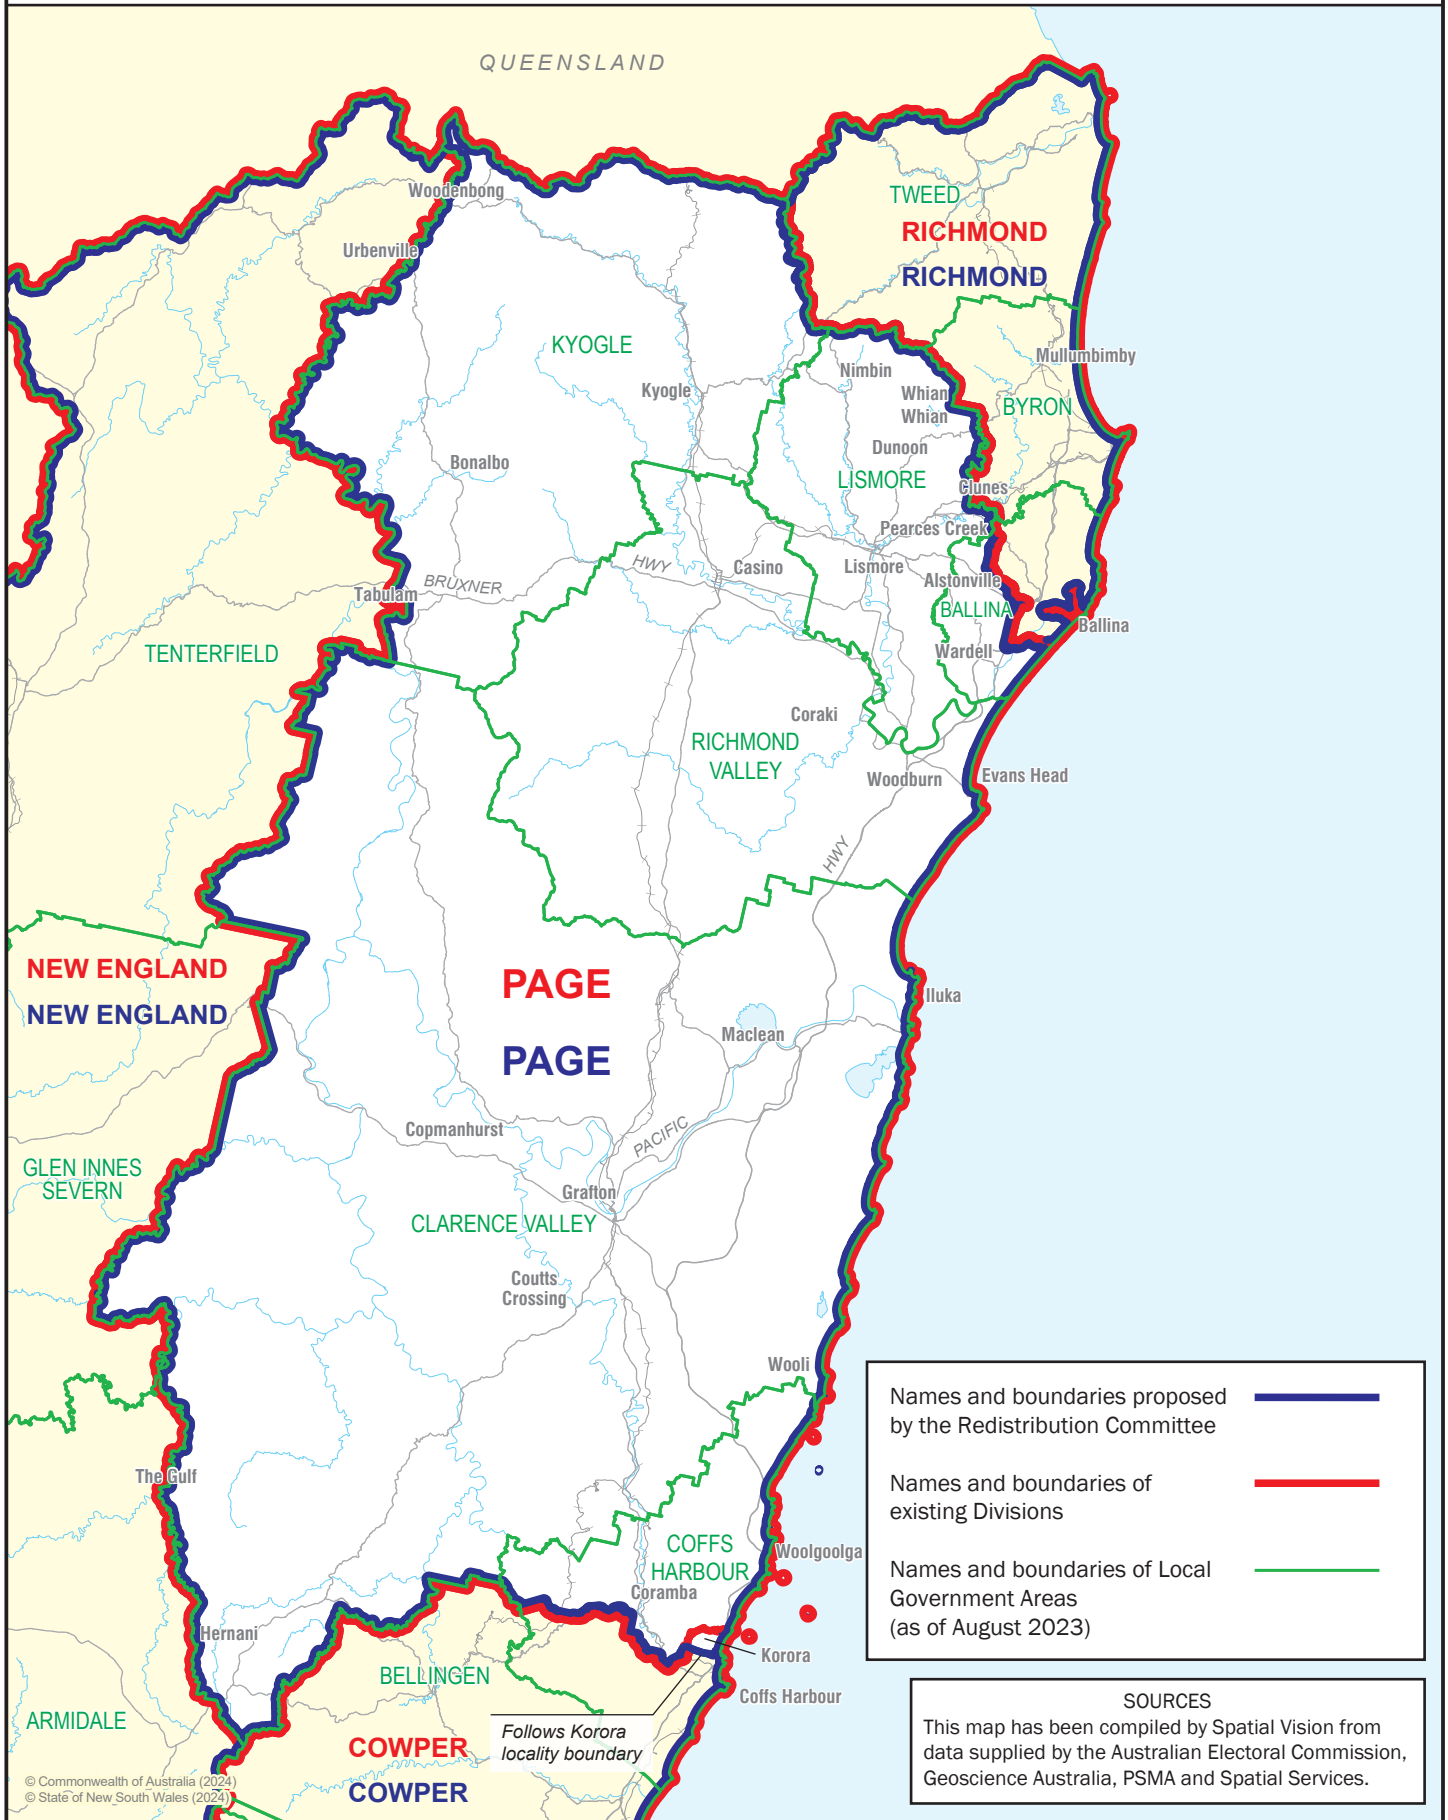

May 2024  
**MAP OF PROPOSED  
 COMMONWEALTH ELECTORAL DIVISION OF  
 PAGE**

0 25 km

Names and boundaries proposed by the Redistribution Committee ————

Names and boundaries of existing Divisions ————

Names and boundaries of Local Government Areas (as of August 2023) ————

**SOURCES**  
 This map has been compiled by Spatial Vision from data supplied by the Australian Electoral Commission, Geoscience Australia, PSMA and Spatial Services.