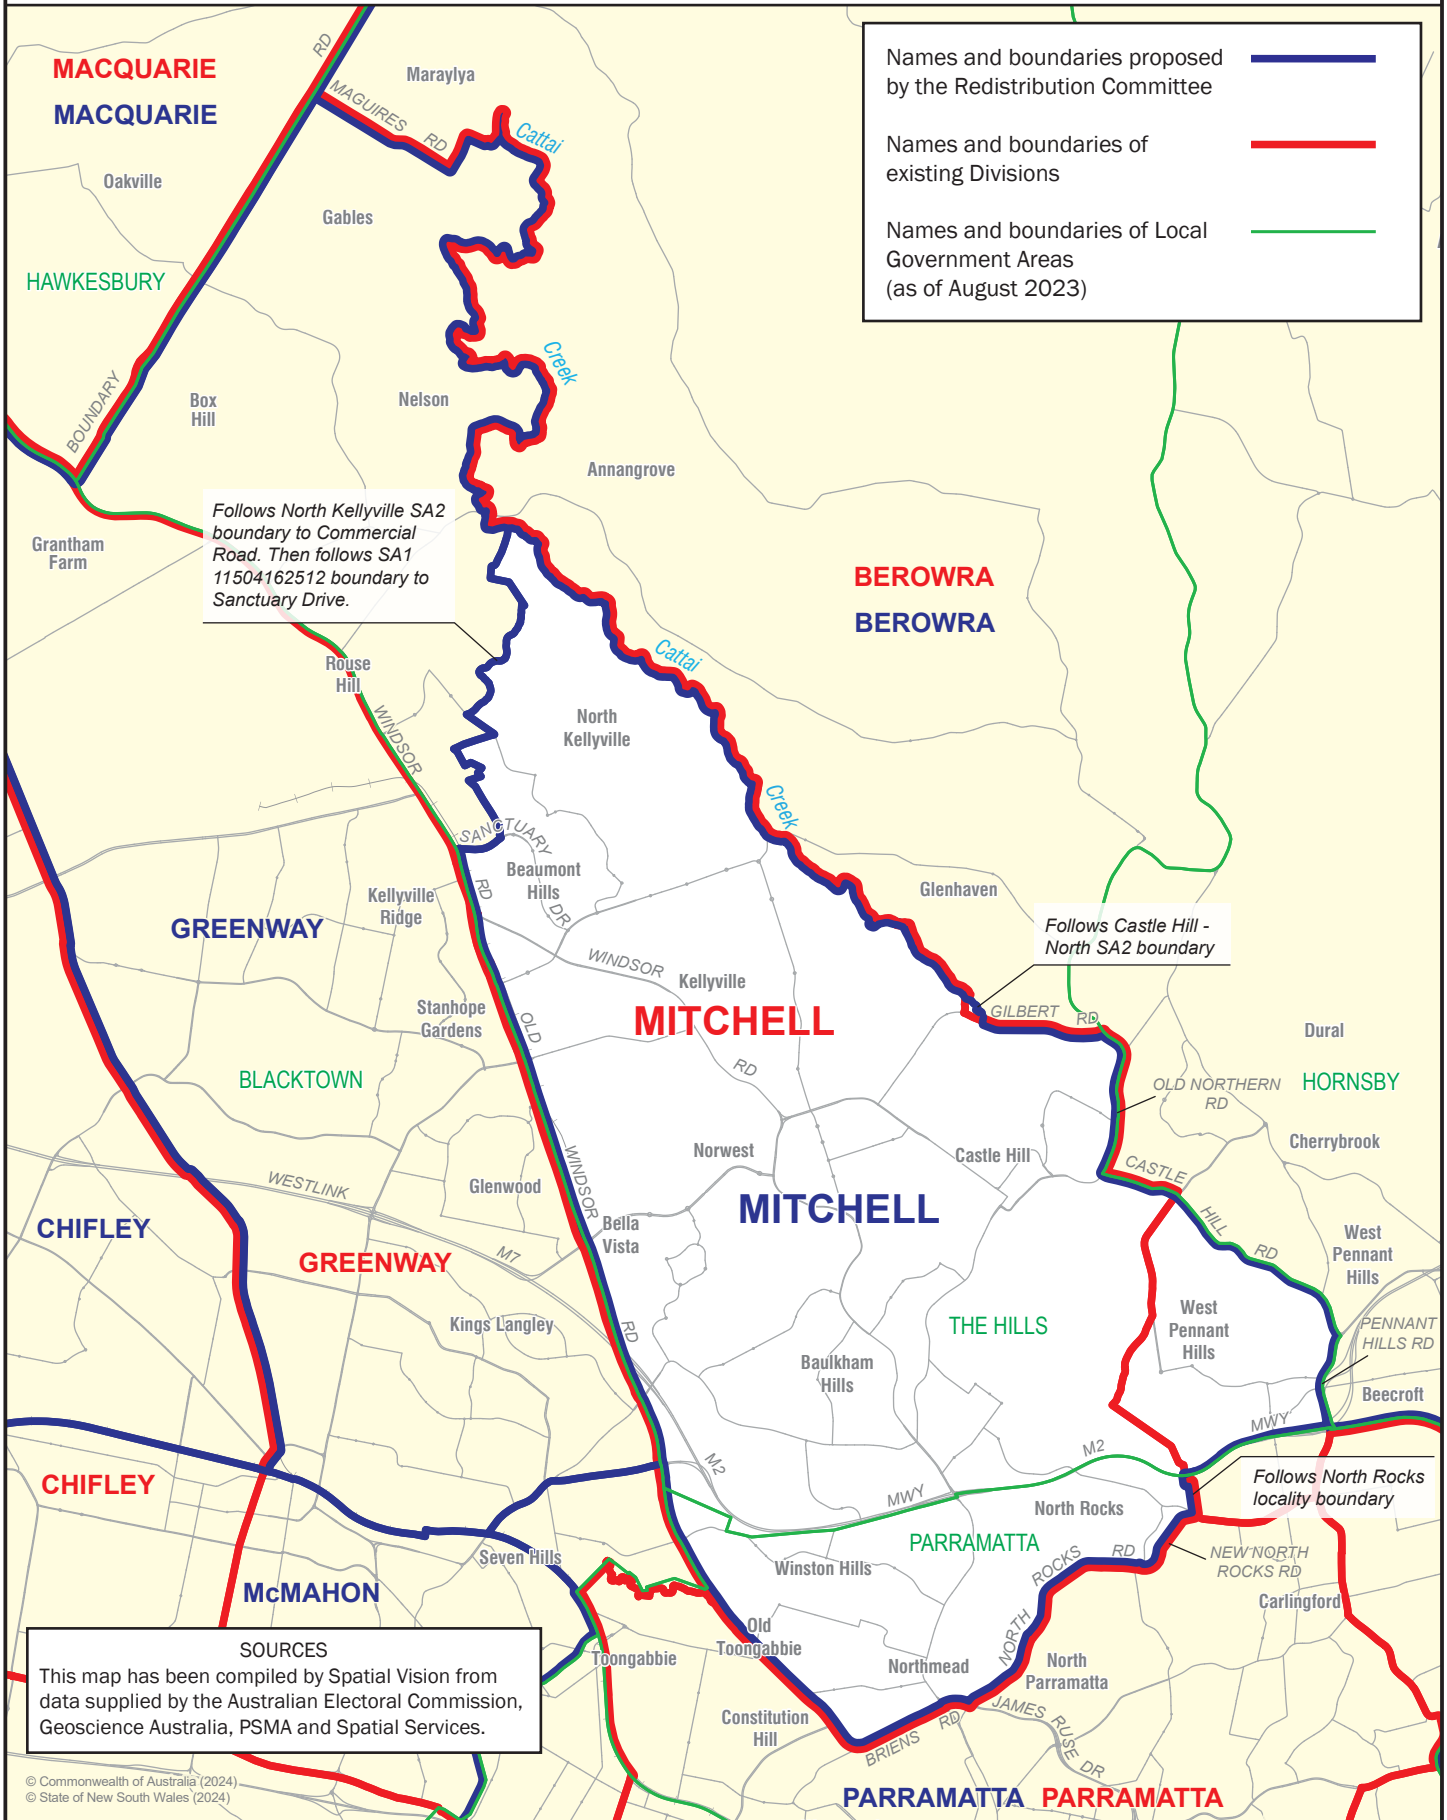

May 2024  
**MAP OF PROPOSED  
 COMMONWEALTH ELECTORAL DIVISION OF  
 MITCHELL**

0 2 km

Names and boundaries proposed by the Redistribution Committee	
Names and boundaries of existing Divisions	
Names and boundaries of Local Government Areas (as of August 2023)	

Follows North Kellyville SA2 boundary to Commercial Road. Then follows SA1 11504162512 boundary to Sanctuary Drive.

Follows Castle Hill - North SA2 boundary

Follows North Rocks locality boundary

**SOURCES**  
 This map has been compiled by Spatial Vision from data supplied by the Australian Electoral Commission, Geoscience Australia, PSMA and Spatial Services.