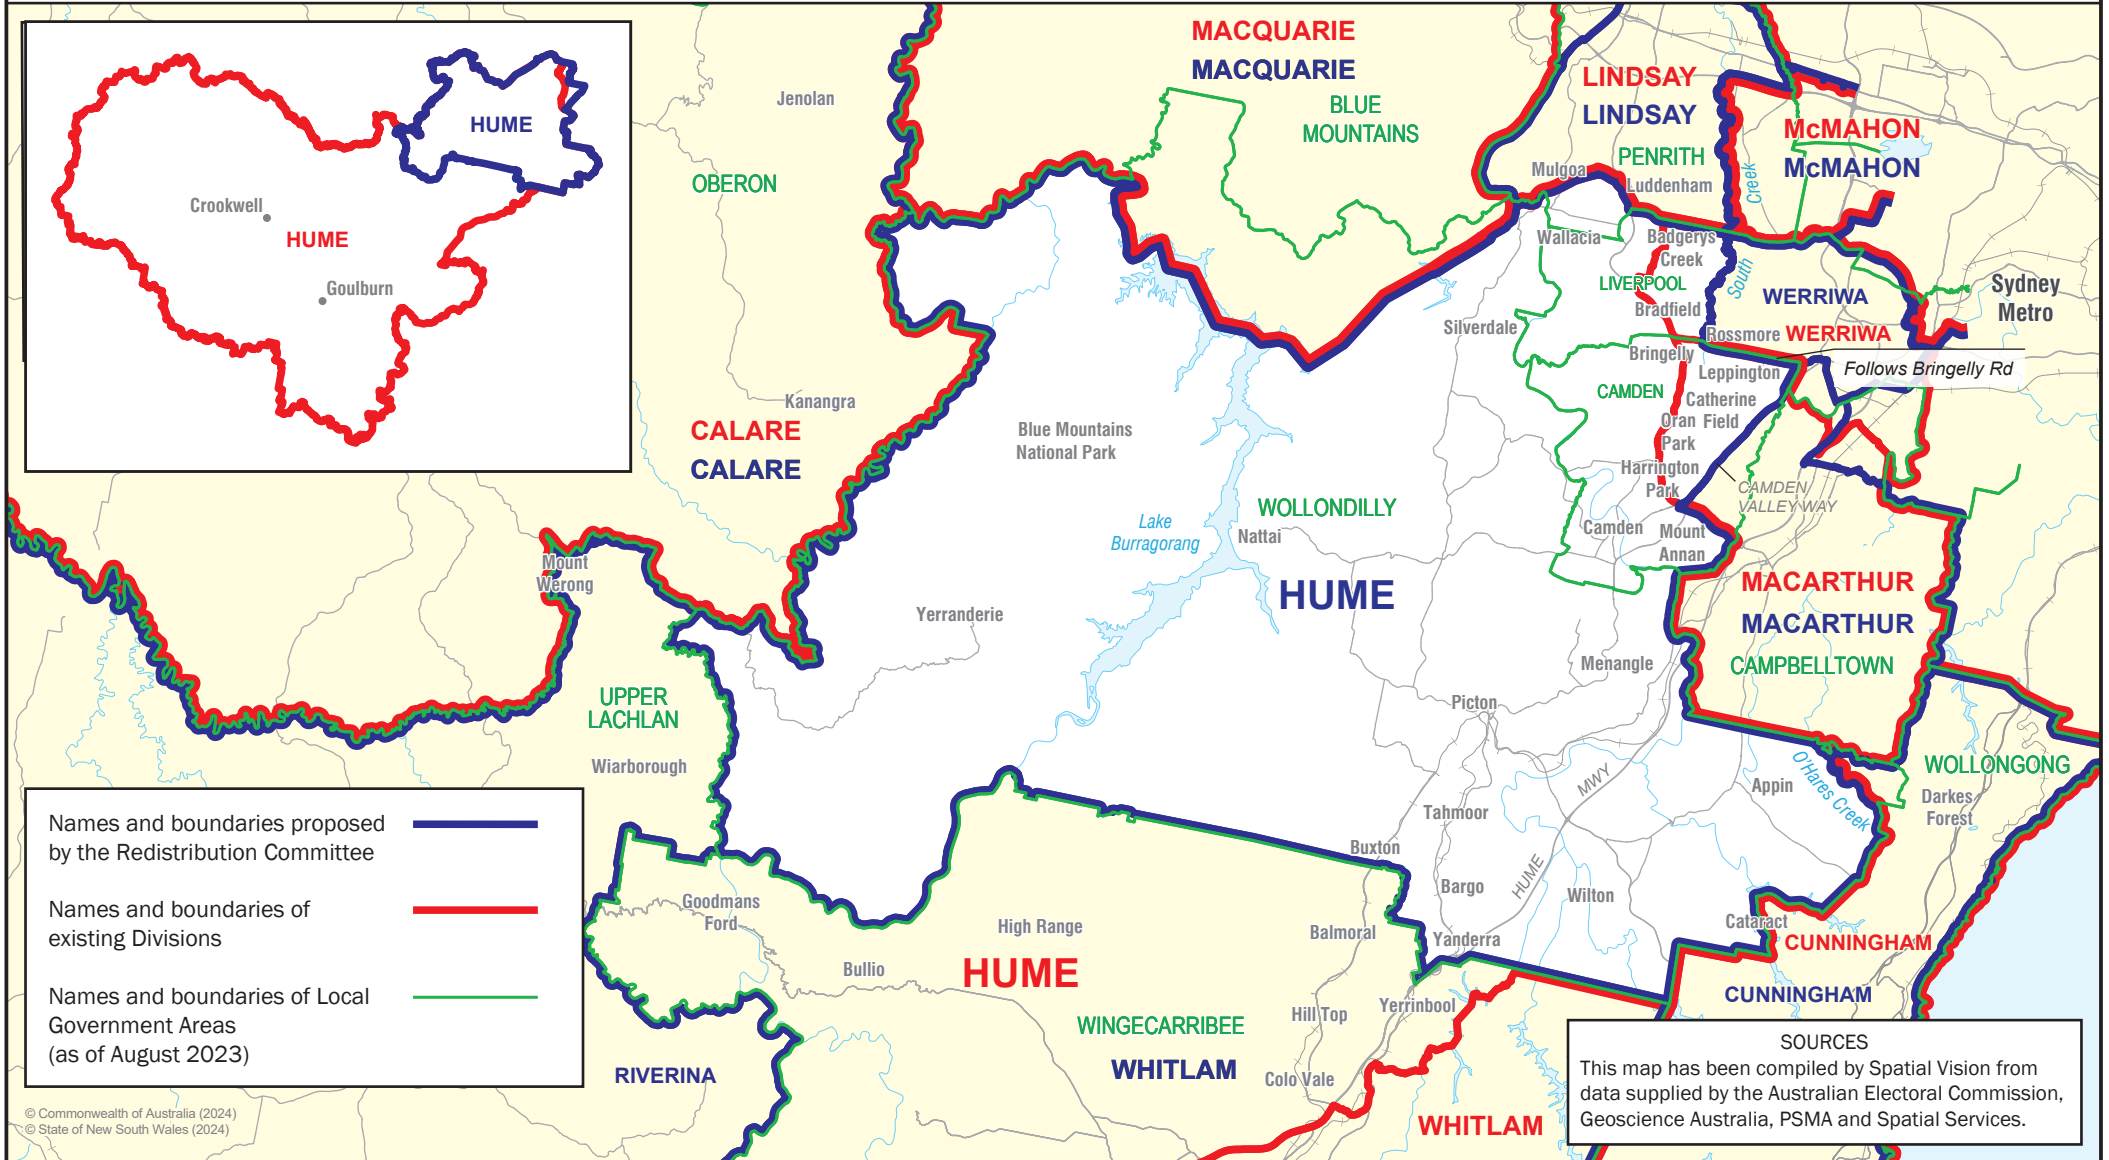

May 2024
**MAP OF PROPOSED
 COMMONWEALTH ELECTORAL DIVISION OF
 HUME**

0 10 km

Names and boundaries proposed by the Redistribution Committee ————

Names and boundaries of existing Divisions ————

Names and boundaries of Local Government Areas (as of August 2023) ————

SOURCES
 This map has been compiled by Spatial Vision from data supplied by the Australian Electoral Commission, Geoscience Australia, PSMA and Spatial Services.