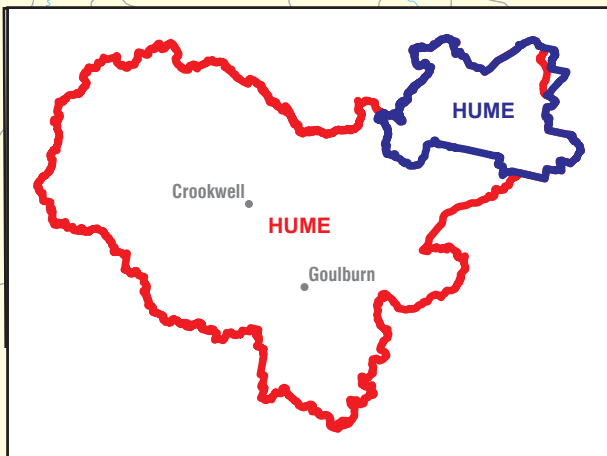

May 2024
**MAP OF PROPOSED
 COMMONWEALTH ELECTORAL DIVISION OF
 HUME**

0 10 km

Names and boundaries proposed by the Redistribution Committee ————

Names and boundaries of existing Divisions ————

Names and boundaries of Local Government Areas (as of August 2023) ————

SOURCES
 This map has been compiled by Spatial Vision from data supplied by the Australian Electoral Commission, Geoscience Australia, PSMA and Spatial Services.