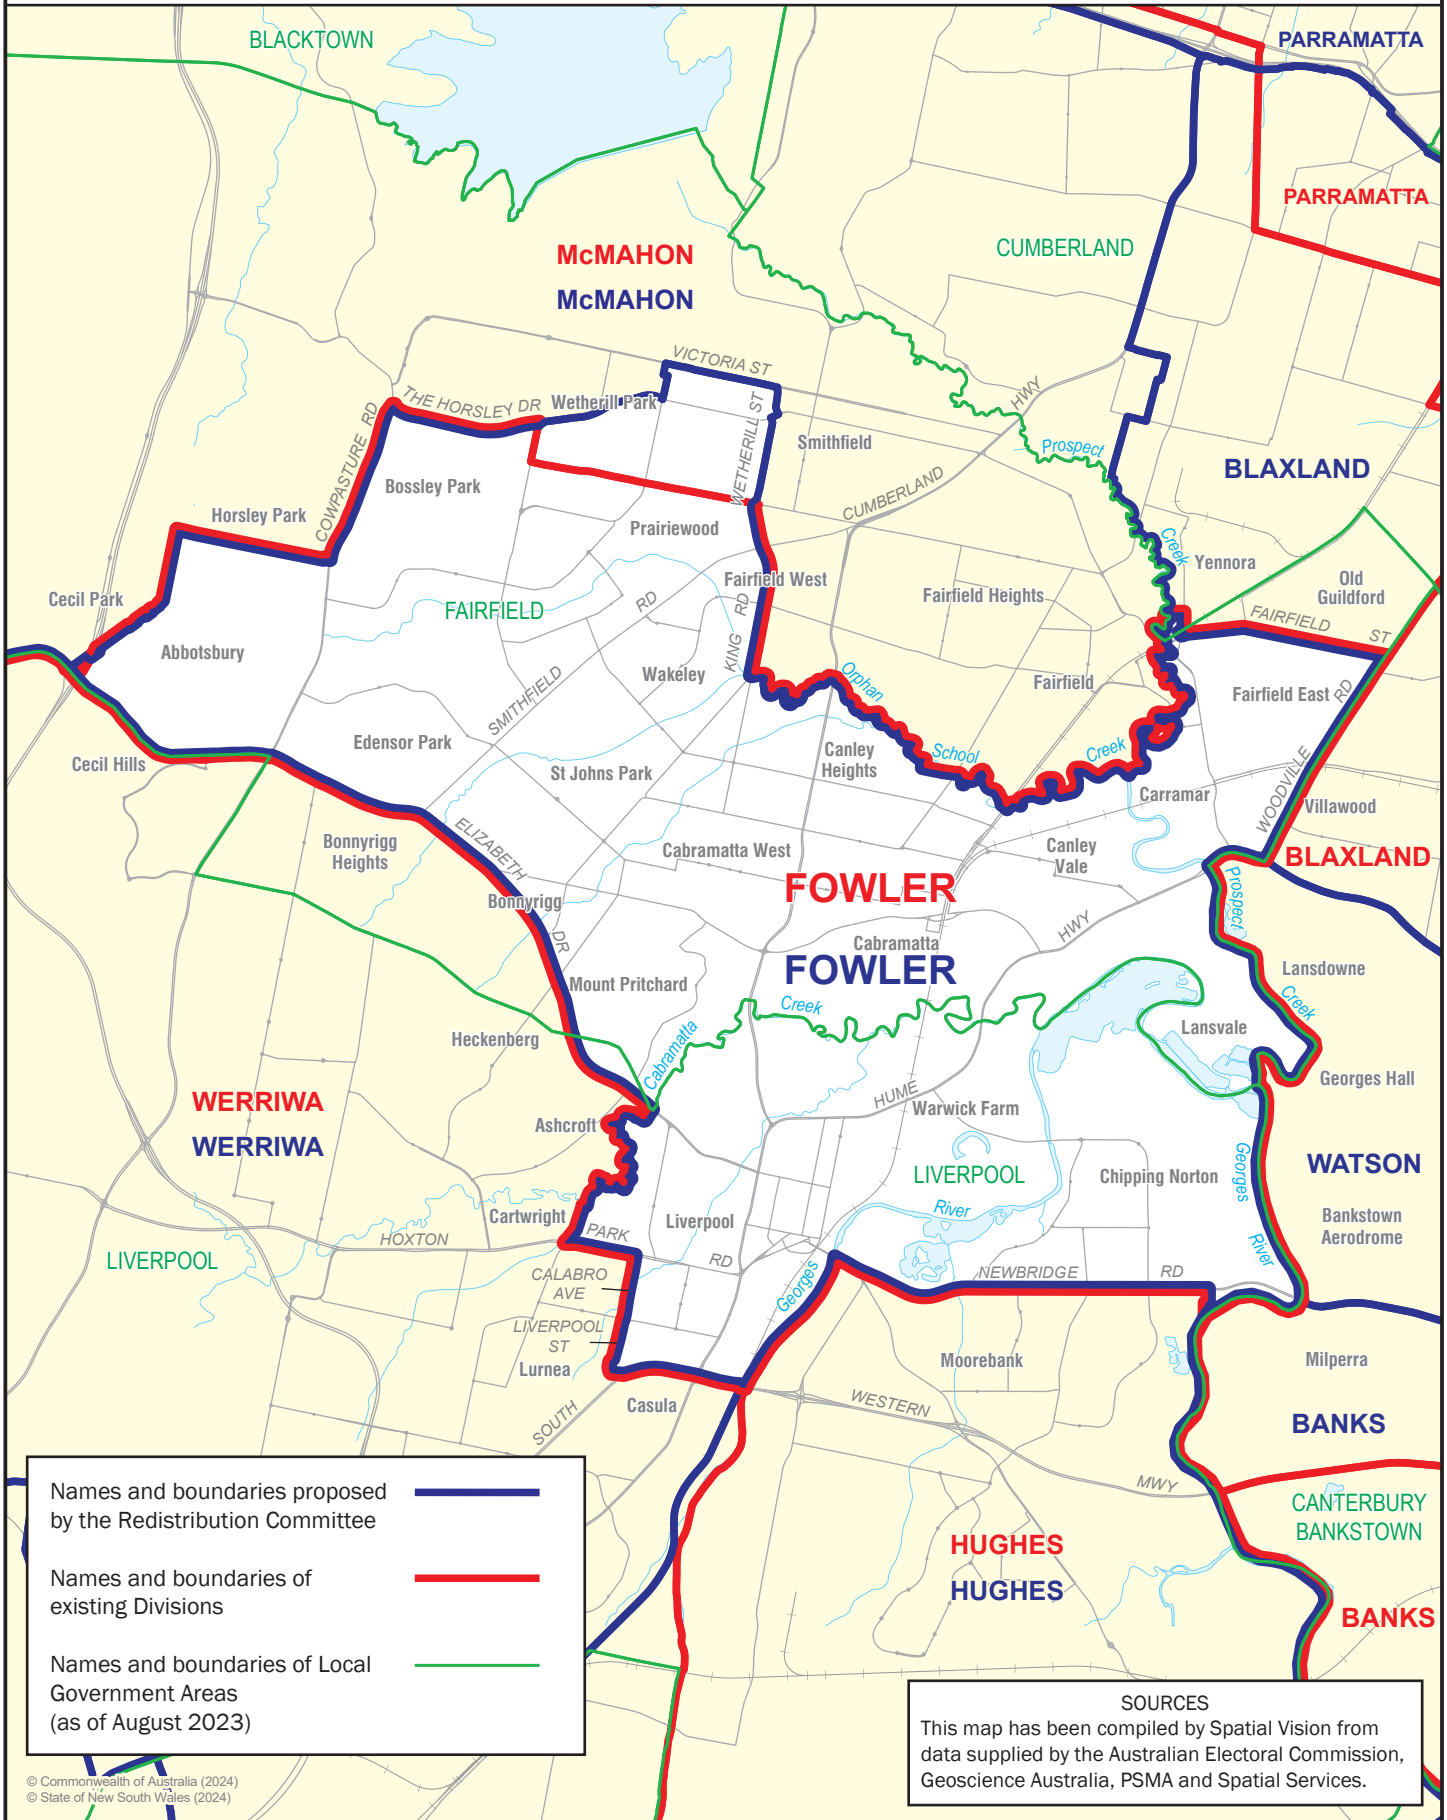

May 2024
**MAP OF PROPOSED
 COMMONWEALTH ELECTORAL DIVISION OF
 FOWLER**

0 1 km

Names and boundaries proposed by the Redistribution Committee	
Names and boundaries of existing Divisions	
Names and boundaries of Local Government Areas (as of August 2023)	

SOURCES
 This map has been compiled by Spatial Vision from data supplied by the Australian Electoral Commission, Geoscience Australia, PSMA and Spatial Services.