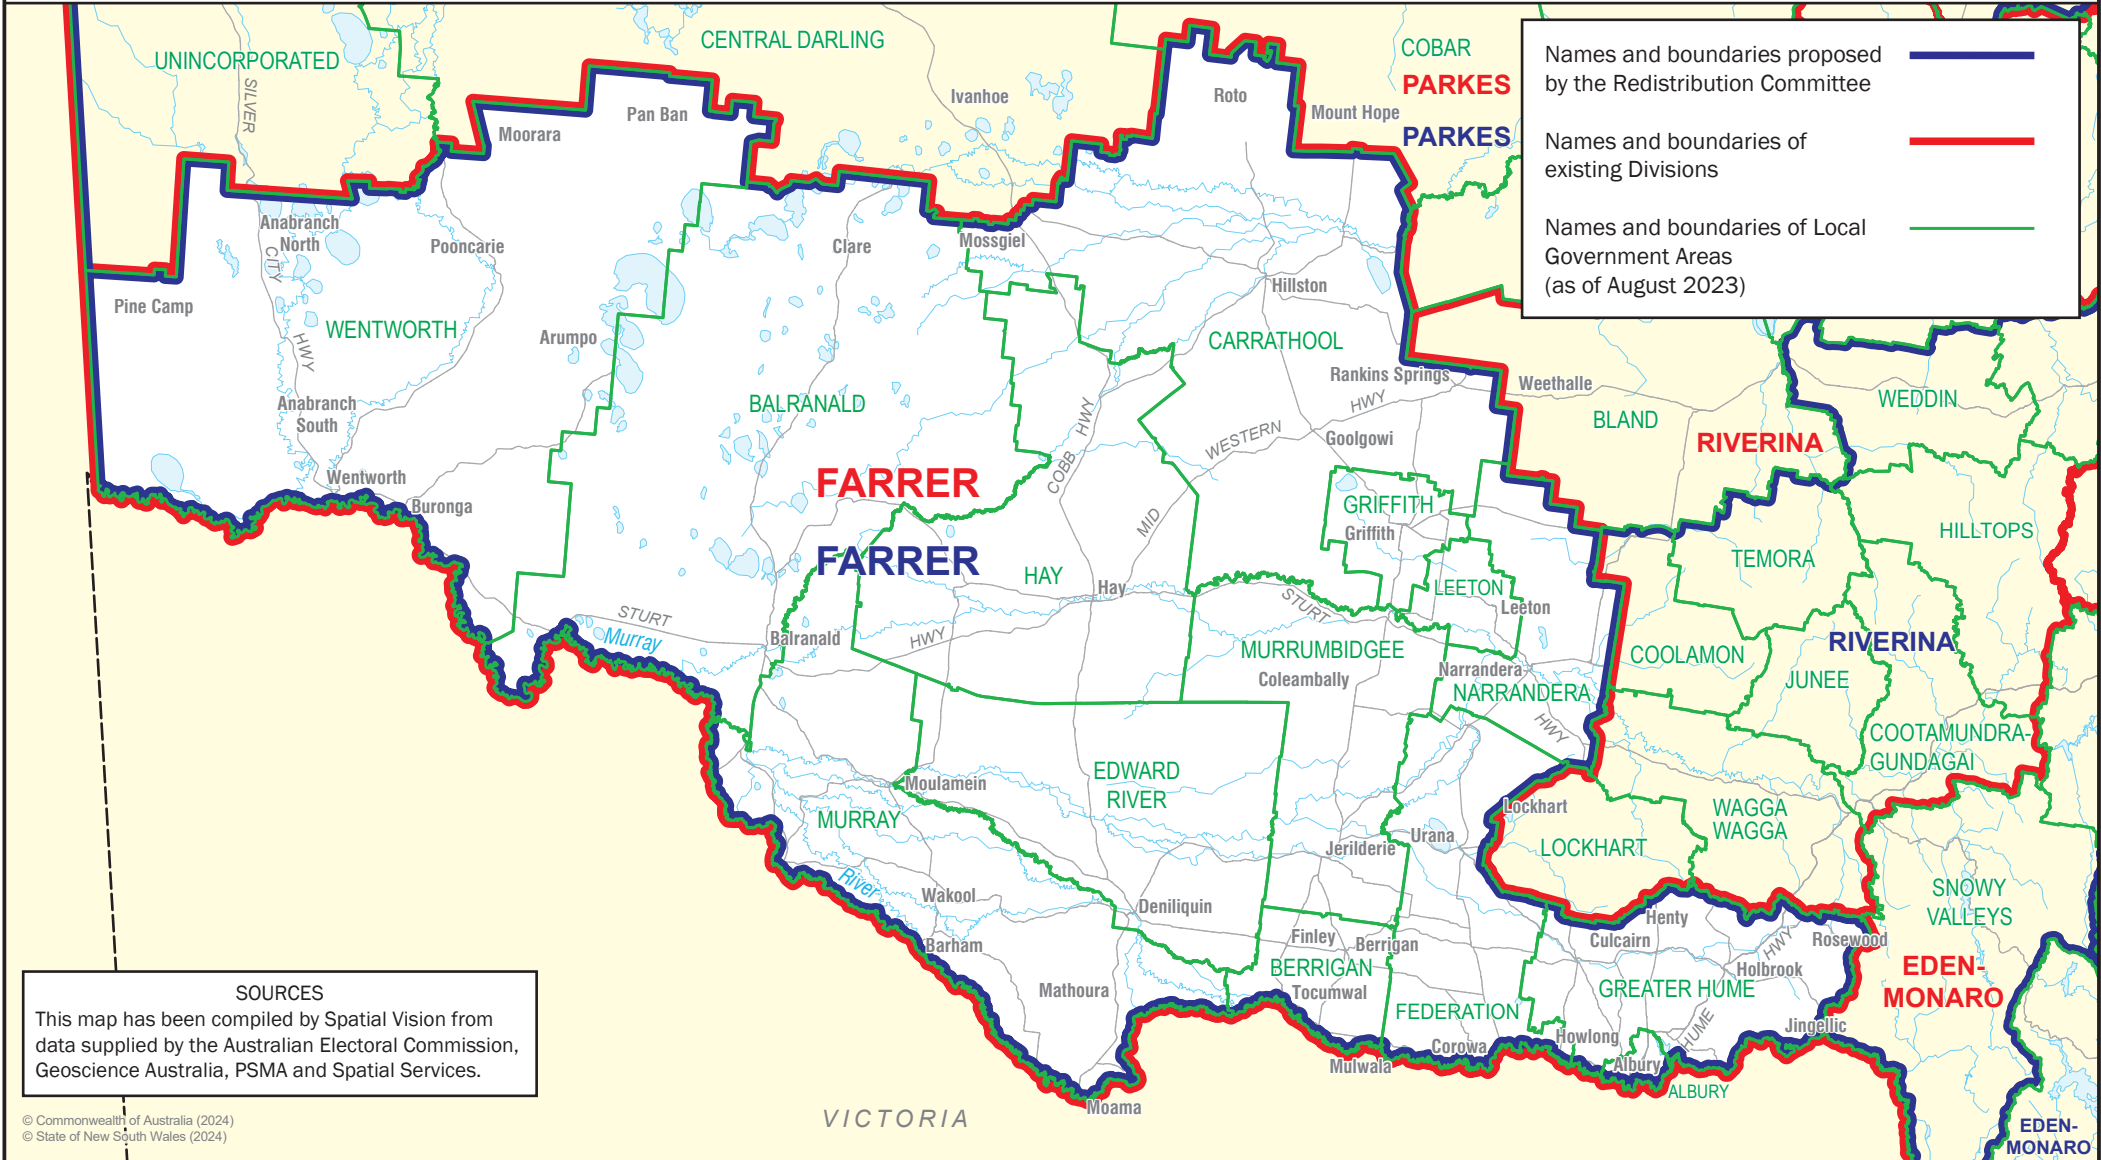

May 2024
**MAP OF PROPOSED
 COMMONWEALTH ELECTORAL DIVISION OF
 FARRER**

0 50 km

Names and boundaries proposed by the Redistribution Committee —

Names and boundaries of existing Divisions —

Names and boundaries of Local Government Areas (as of August 2023) —

SOURCES
 This map has been compiled by Spatial Vision from data supplied by the Australian Electoral Commission, Geoscience Australia, PSMA and Spatial Services.