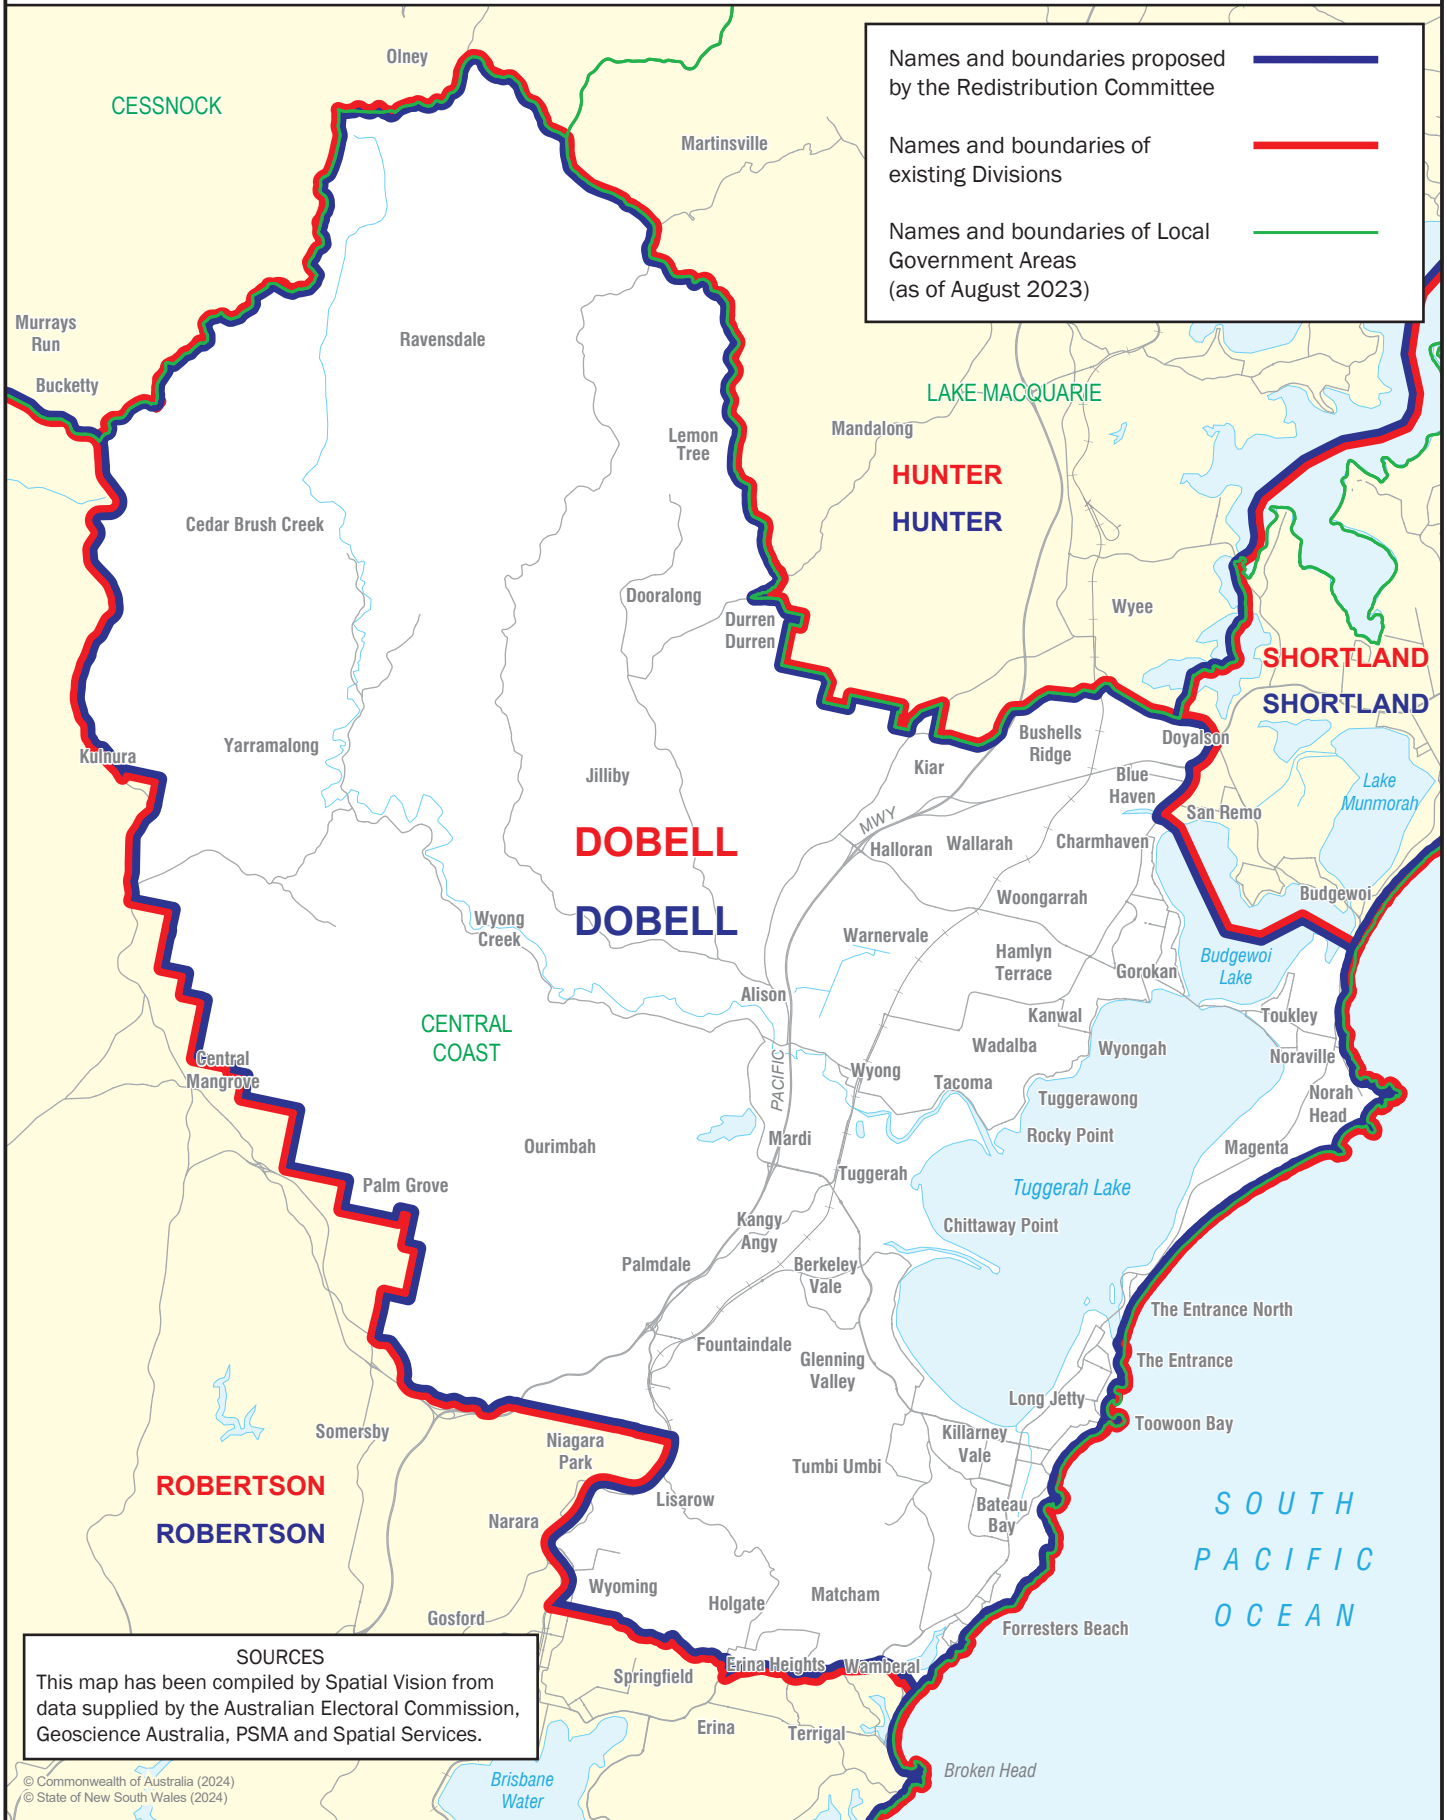

May 2024
**MAP OF PROPOSED
 COMMONWEALTH ELECTORAL DIVISION OF
 DOBELL**

0 5 km

Names and boundaries proposed by the Redistribution Committee ———

Names and boundaries of existing Divisions ———

Names and boundaries of Local Government Areas (as of August 2023) ———

SOURCES
 This map has been compiled by Spatial Vision from data supplied by the Australian Electoral Commission, Geoscience Australia, PSMA and Spatial Services.