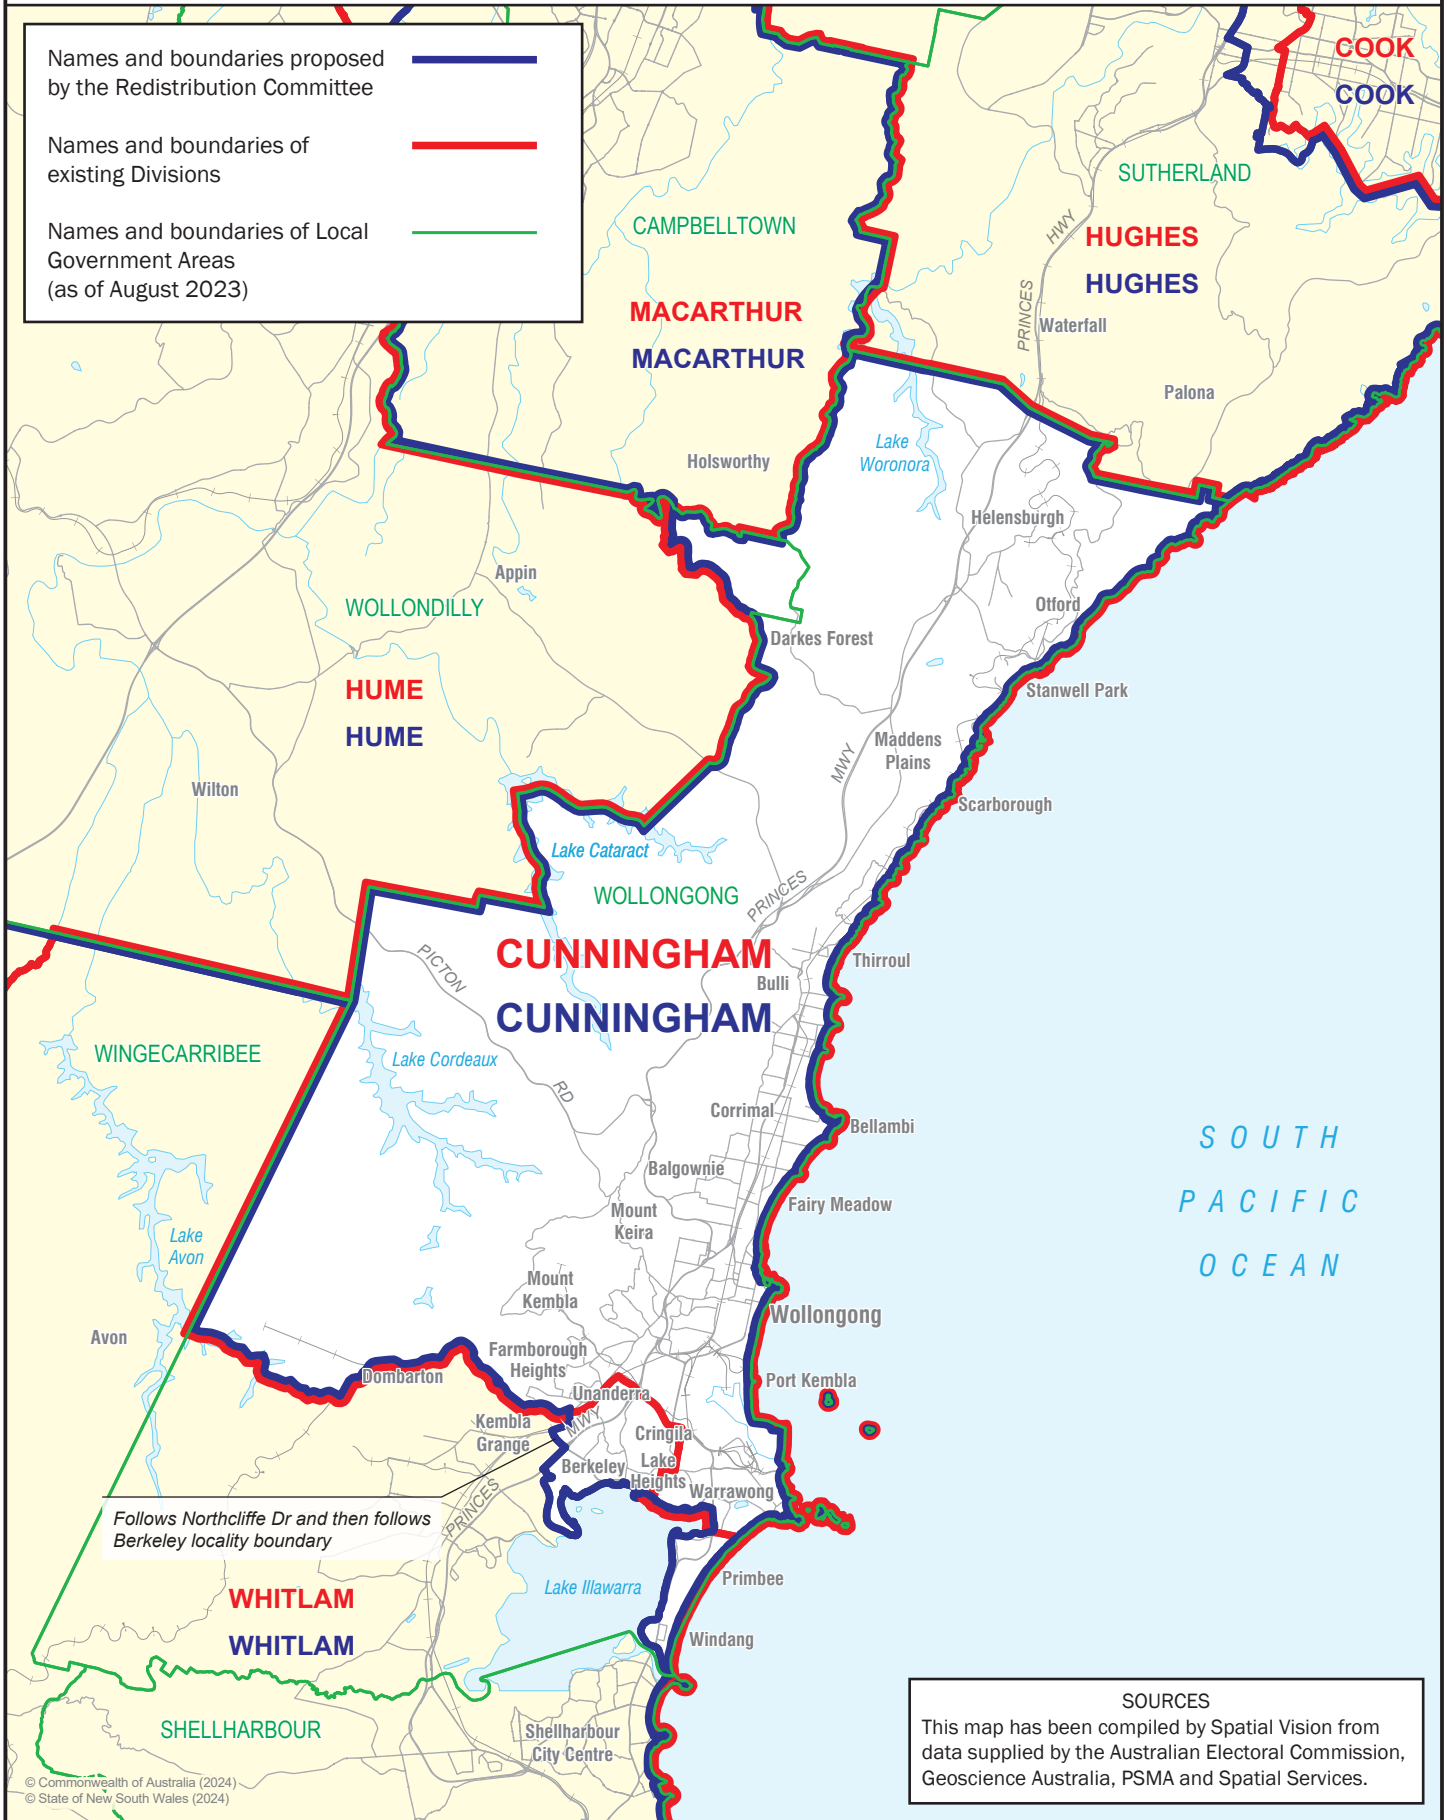

May 2024
**MAP OF PROPOSED
 COMMONWEALTH ELECTORAL DIVISION OF
 CUNNINGHAM**

0 5 km

Names and boundaries proposed by the Redistribution Committee	
Names and boundaries of existing Divisions	
Names and boundaries of Local Government Areas (as of August 2023)	

Follows Northcliffe Dr and then follows Berkeley locality boundary

SOURCES
 This map has been compiled by Spatial Vision from data supplied by the Australian Electoral Commission, Geoscience Australia, PSMA and Spatial Services.