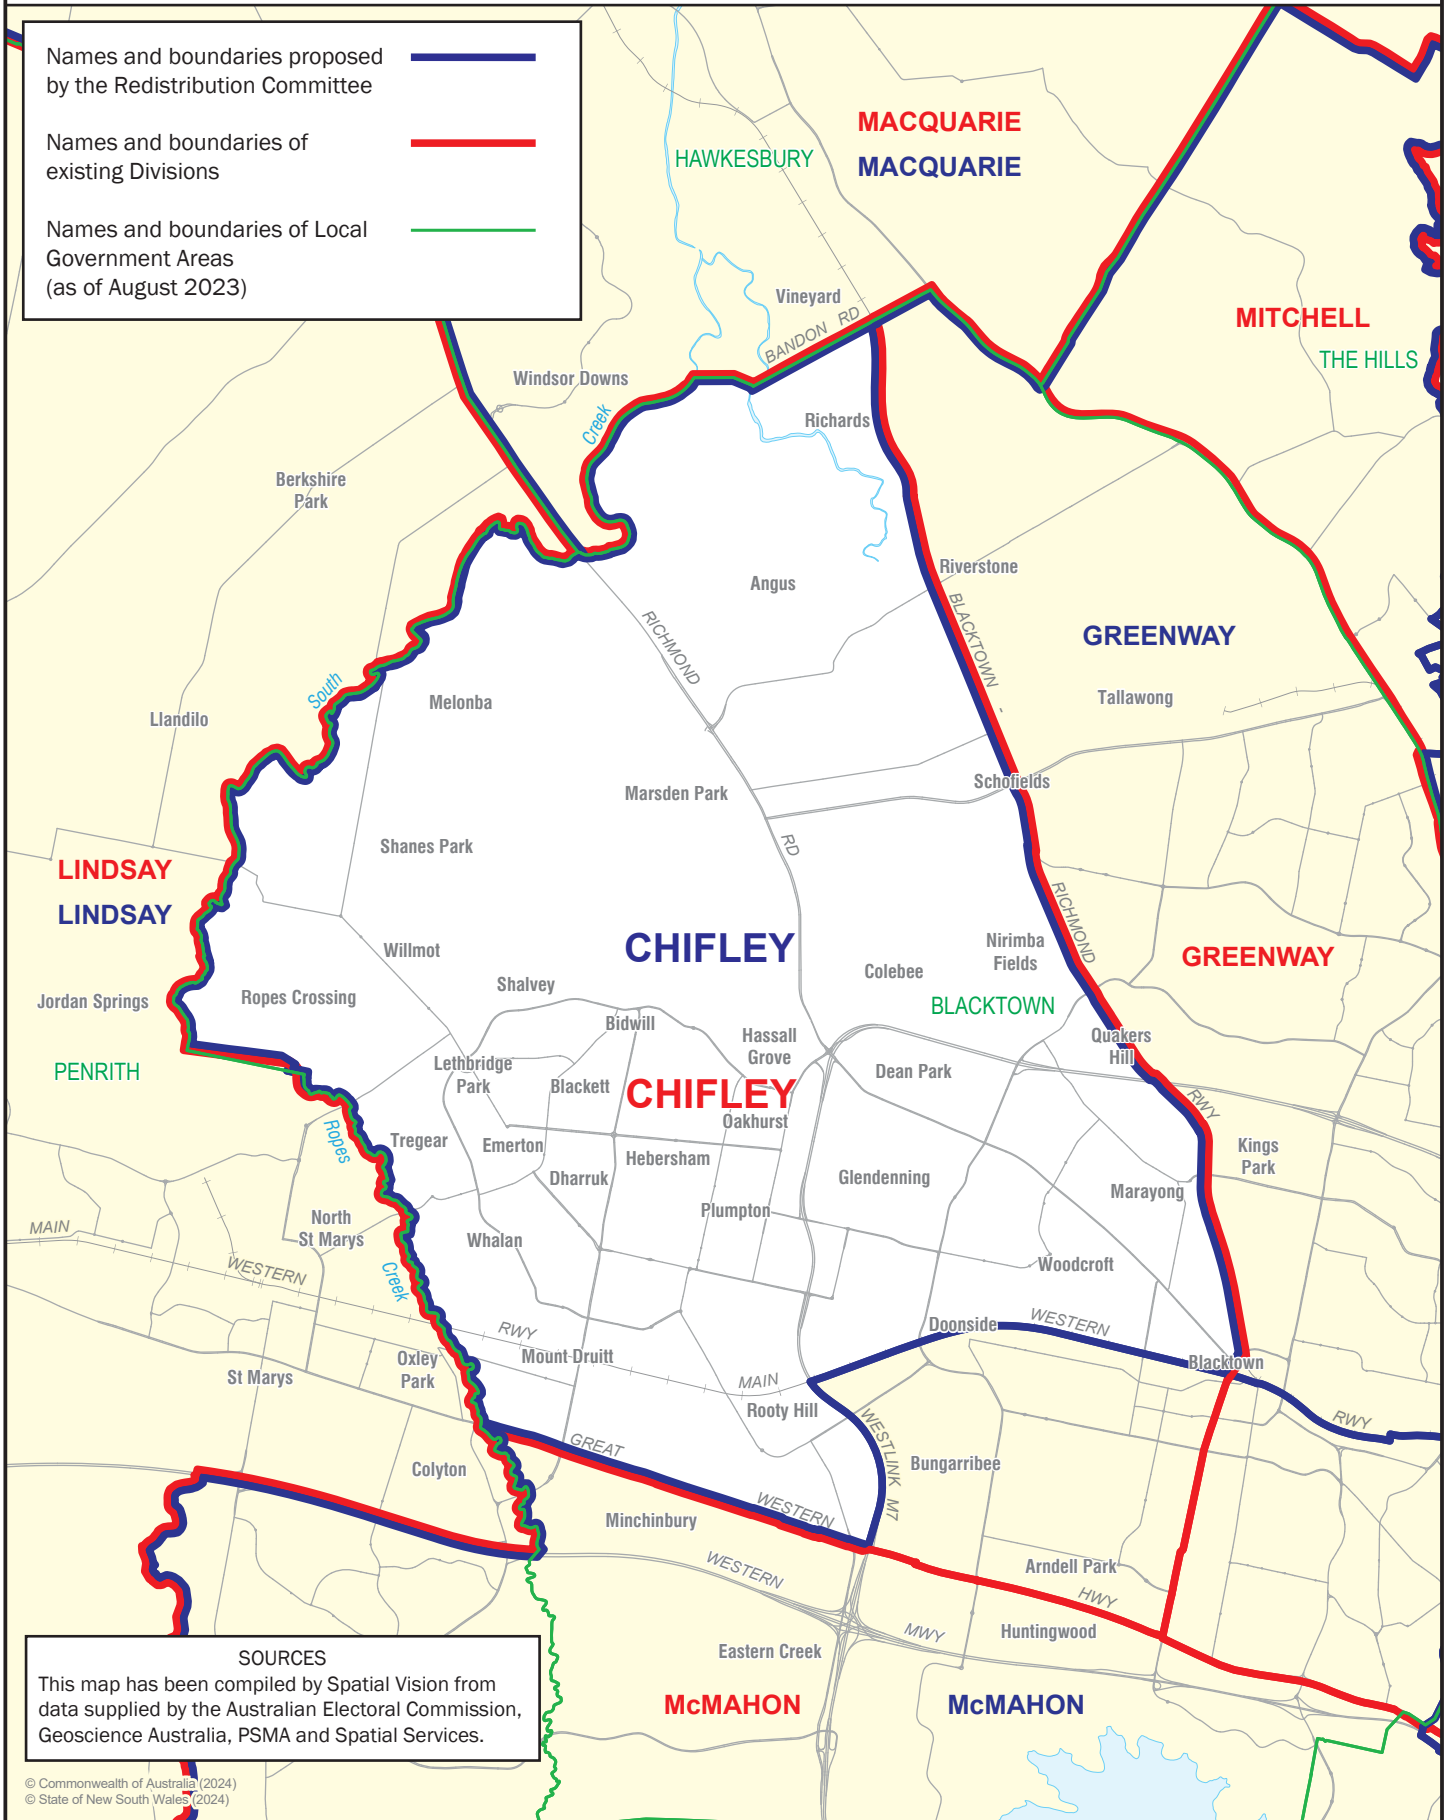

May 2024 MAP OF PROPOSED COMMONWEALTH ELECTORAL DIVISION OF **CHIFLEY**

0 2 km

Names and boundaries proposed by the Redistribution Committee	
Names and boundaries of existing Divisions	
Names and boundaries of Local Government Areas (as of August 2023)	

SOURCES
This map has been compiled by Spatial Vision from data supplied by the Australian Electoral Commission, Geoscience Australia, PSMA and Spatial Services.