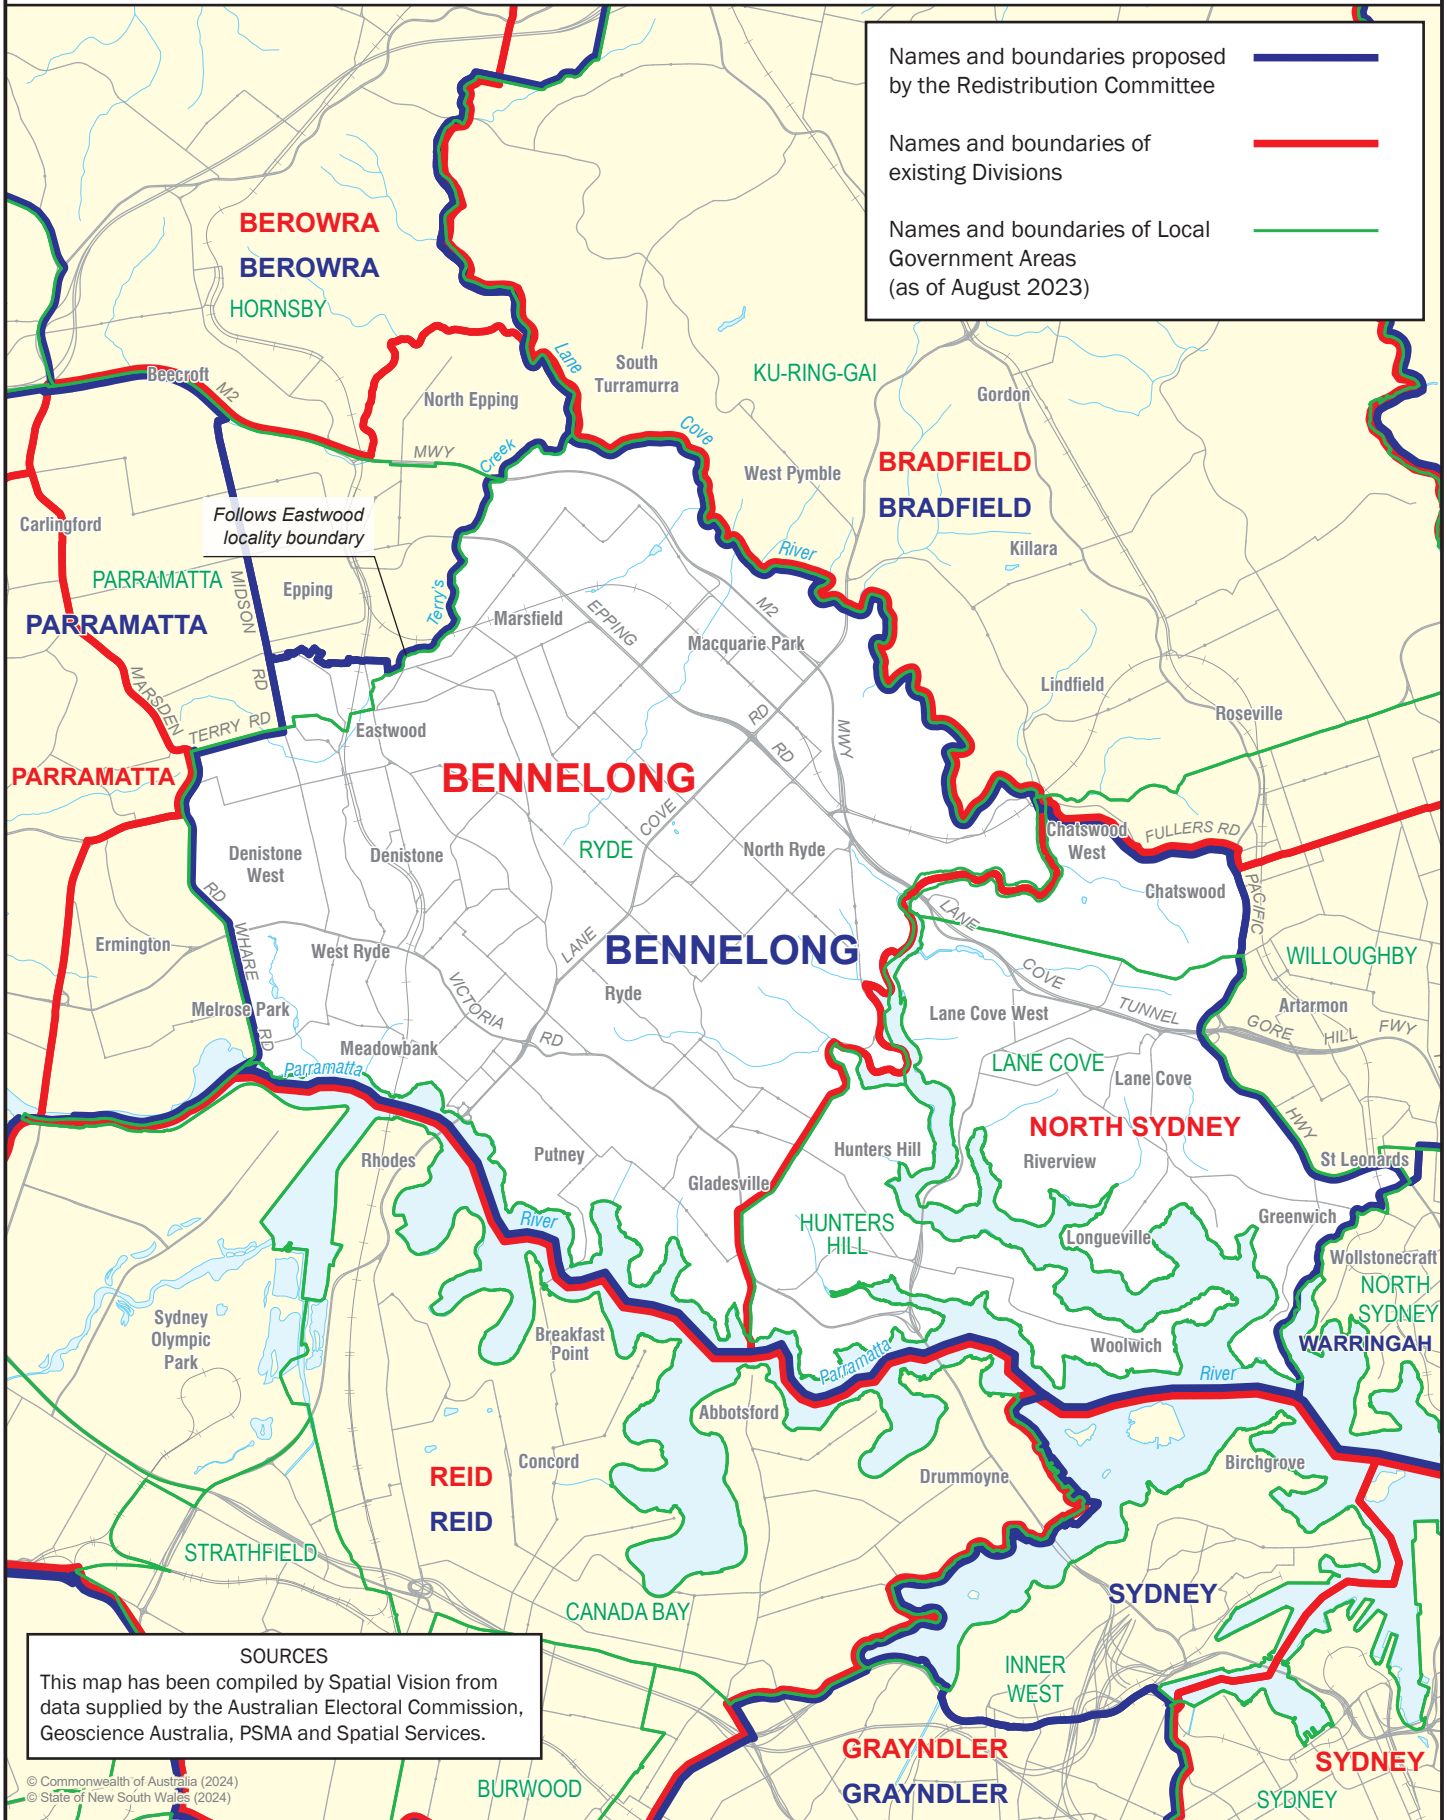

May 2024
**MAP OF PROPOSED
 COMMONWEALTH ELECTORAL DIVISION OF
 BENNELONG**

0 2 km

Names and boundaries proposed by the Redistribution Committee	—
Names and boundaries of existing Divisions	—
Names and boundaries of Local Government Areas (as of August 2023)	—

Follows Eastwood locality boundary

SOURCES
 This map has been compiled by Spatial Vision from data supplied by the Australian Electoral Commission, Geoscience Australia, PSMA and Spatial Services.

© Commonwealth of Australia (2024)
 © State of New South Wales (2024)