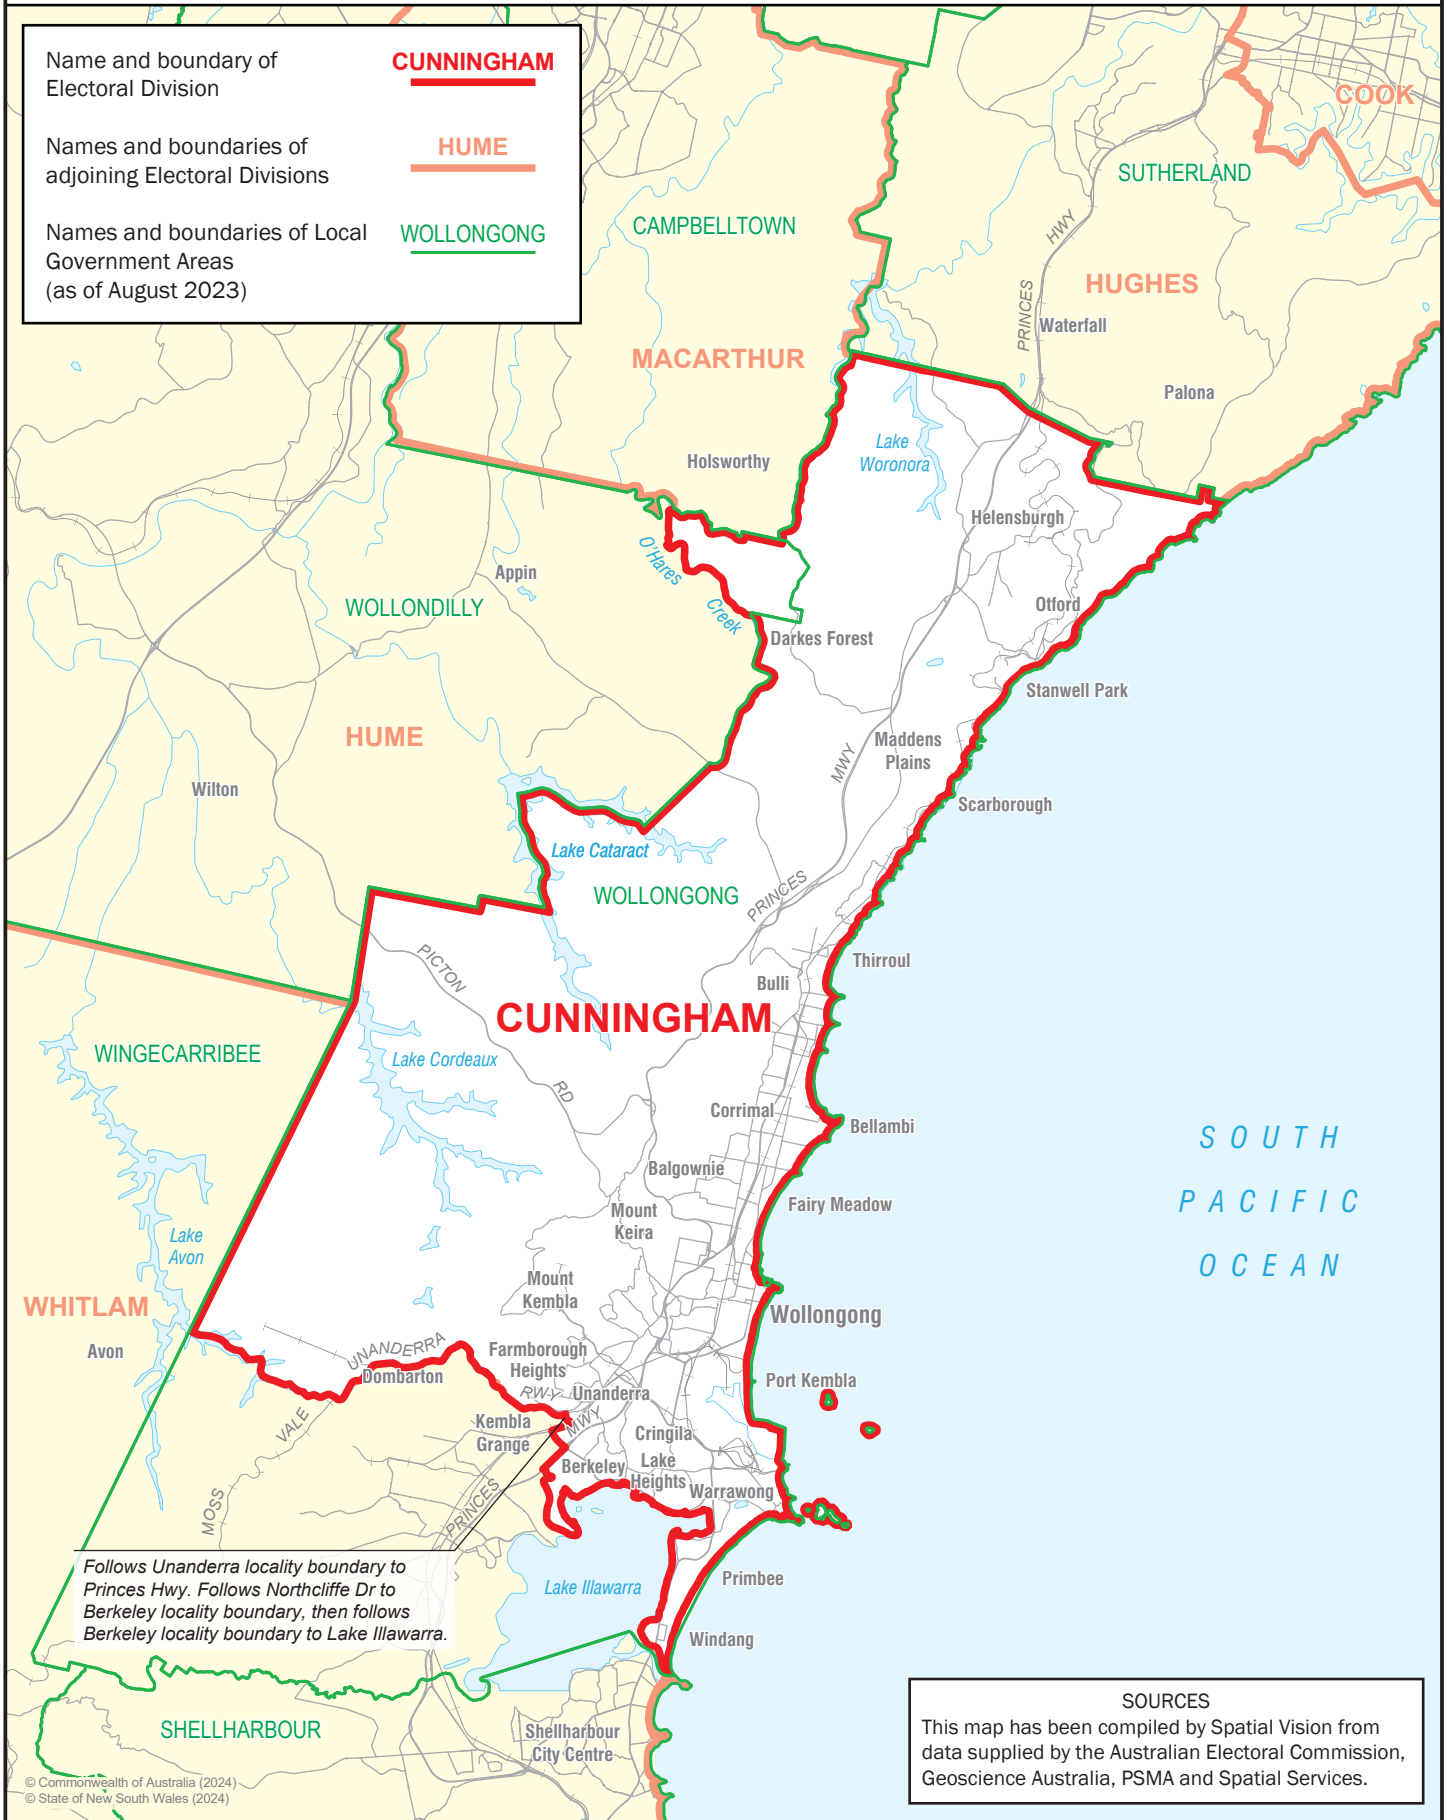

October 2024
**MAP OF COMMONWEALTH
 ELECTORAL DIVISION OF**

CUNNINGHAM

0 5 km

Name and boundary of Electoral Division	CUNNINGHAM
Names and boundaries of adjoining Electoral Divisions	HUME
Names and boundaries of Local Government Areas (as of August 2023)	WOLLONGONG

Follows Unanderra locality boundary to Princes Hwy. Follows Northcliffe Dr to Berkeley locality boundary, then follows Berkeley locality boundary to Lake Illawarra.

SOURCES
 This map has been compiled by Spatial Vision from data supplied by the Australian Electoral Commission, Geoscience Australia, PSMA and Spatial Services.