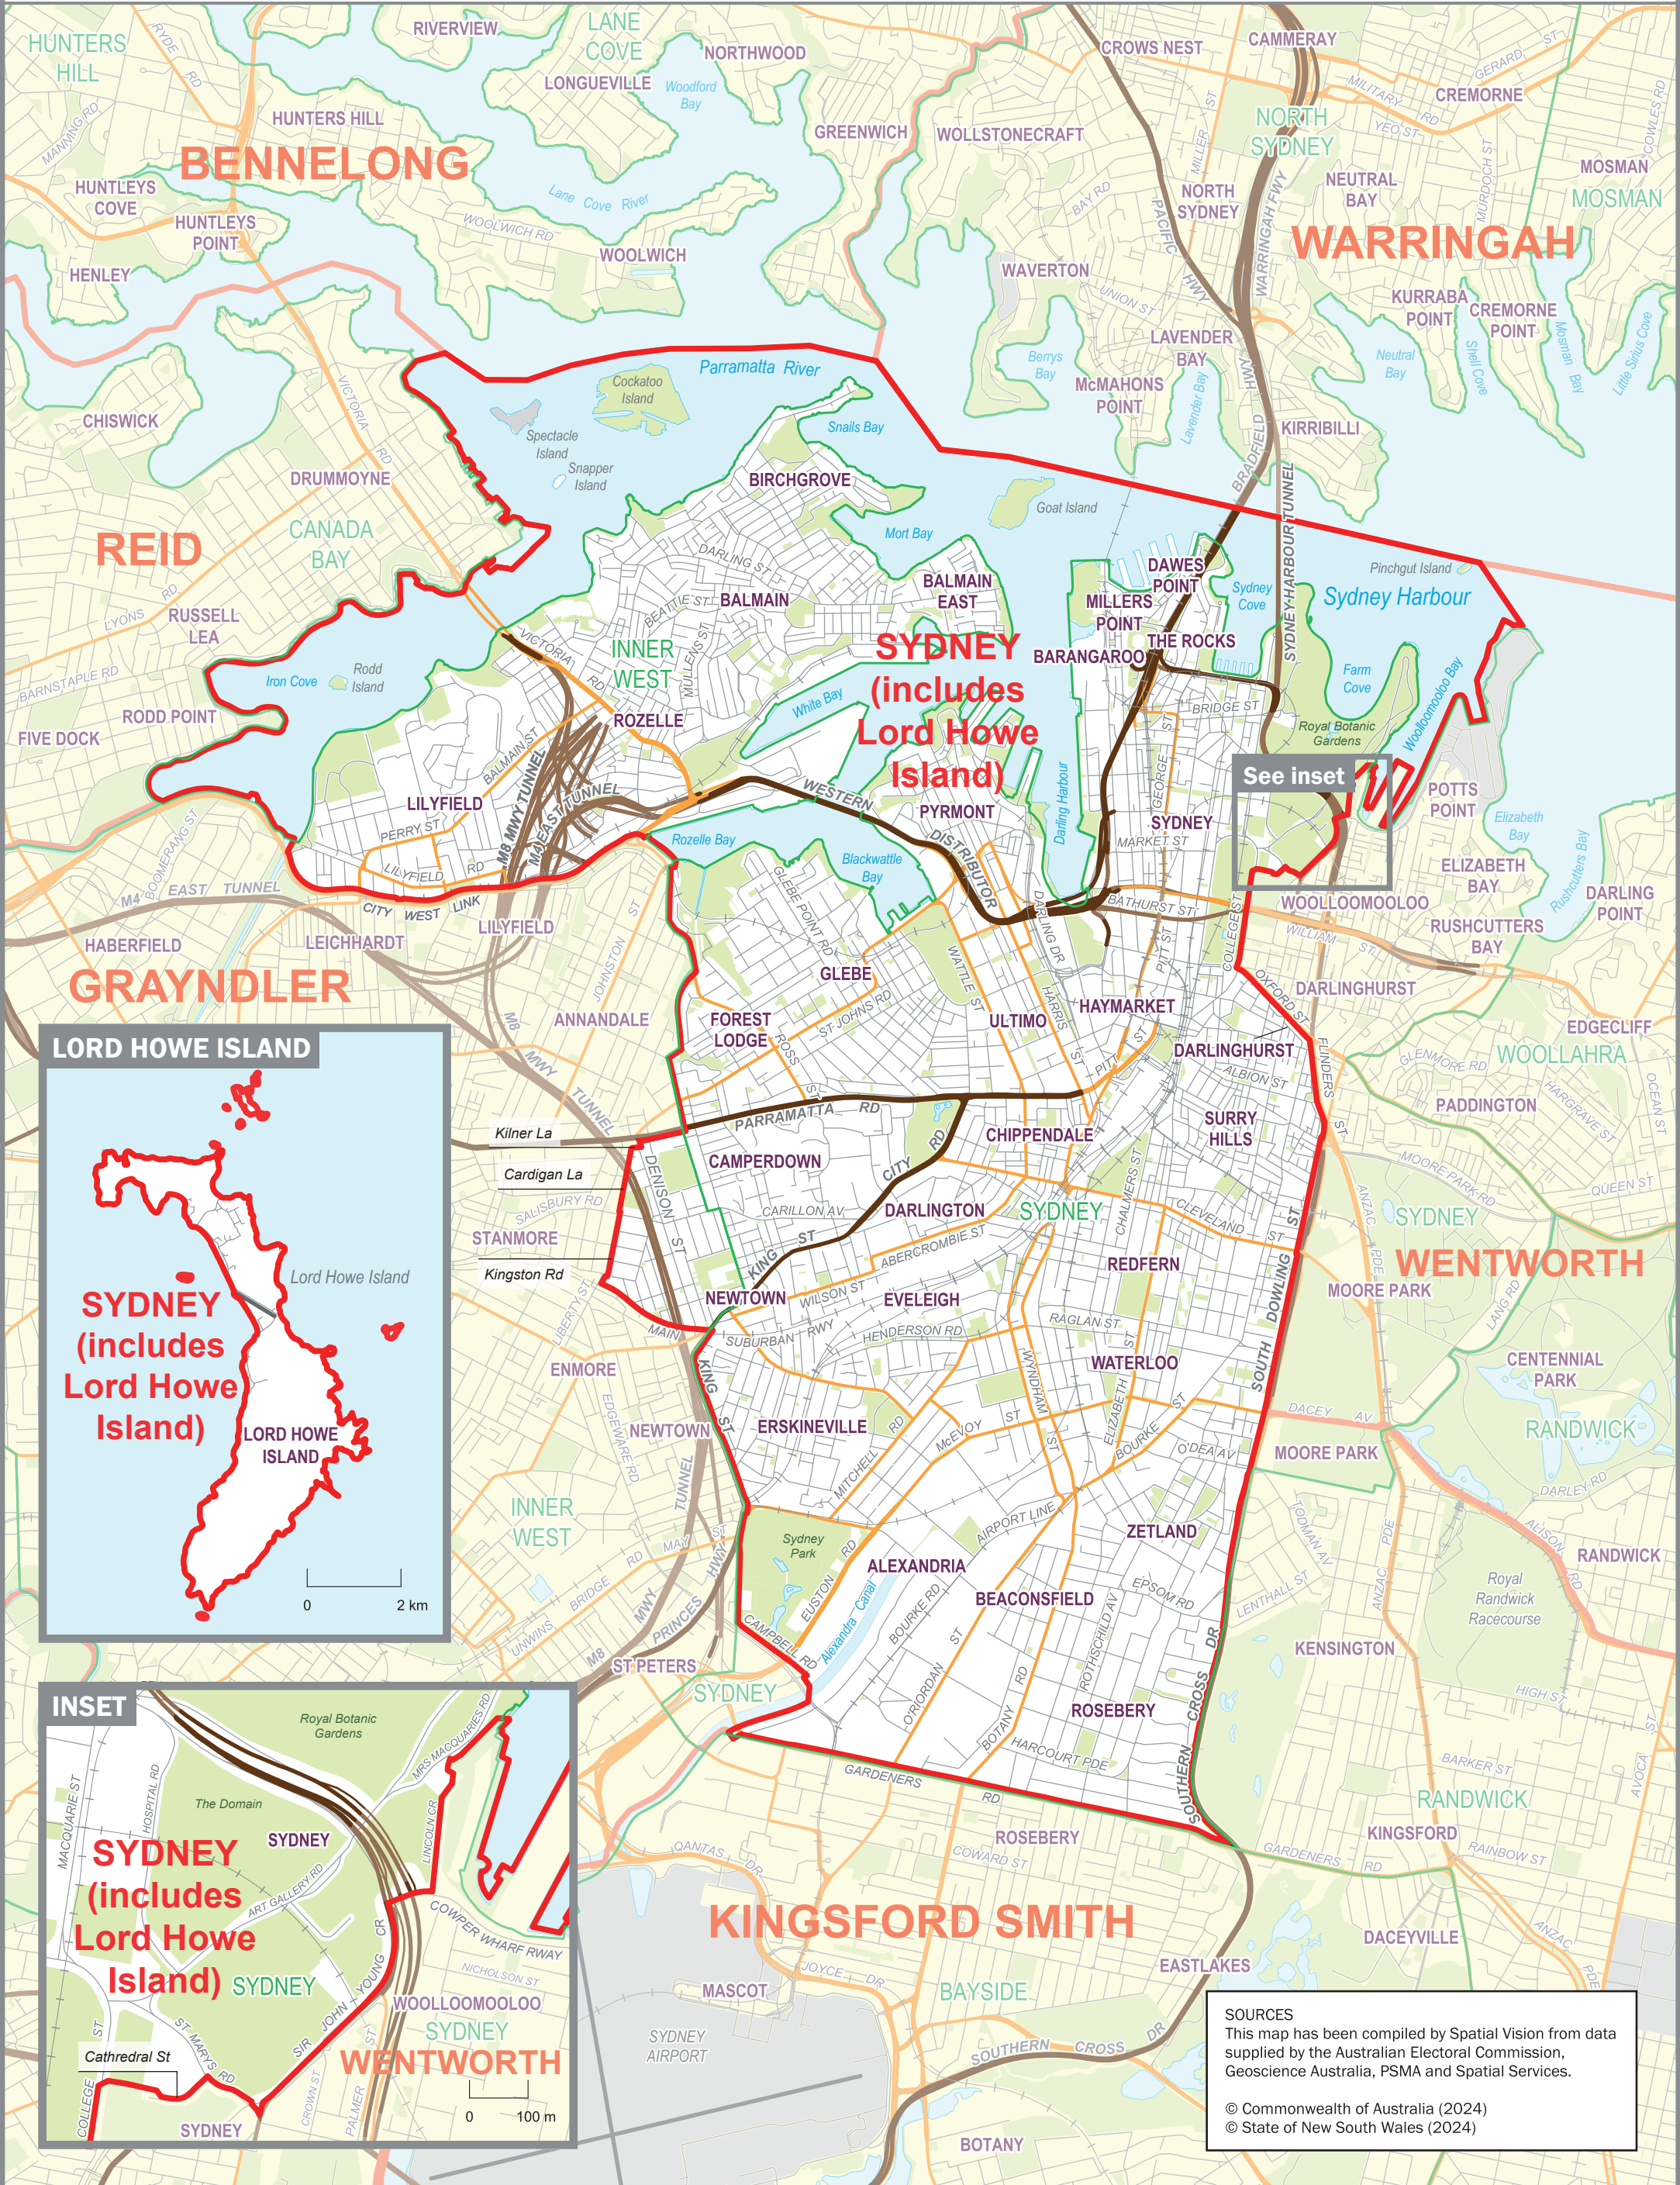

October 2024
**MAP OF THE COMMONWEALTH
 ELECTORAL DIVISION OF
 SYDNEY**

Name and Boundary of
 Electoral Division
 Names and Boundaries of
 Adjoining Electoral Divisions
 Names and Boundaries of
 Local Government Areas
 (as of August 2023)

SYDNEY
REID
SYDNEY

SOURCES
 This map has been compiled by Spatial Vision from data supplied by the Australian Electoral Commission, Geoscience Australia, PSMA and Spatial Services.
 © Commonwealth of Australia (2024)
 © State of New South Wales (2024)