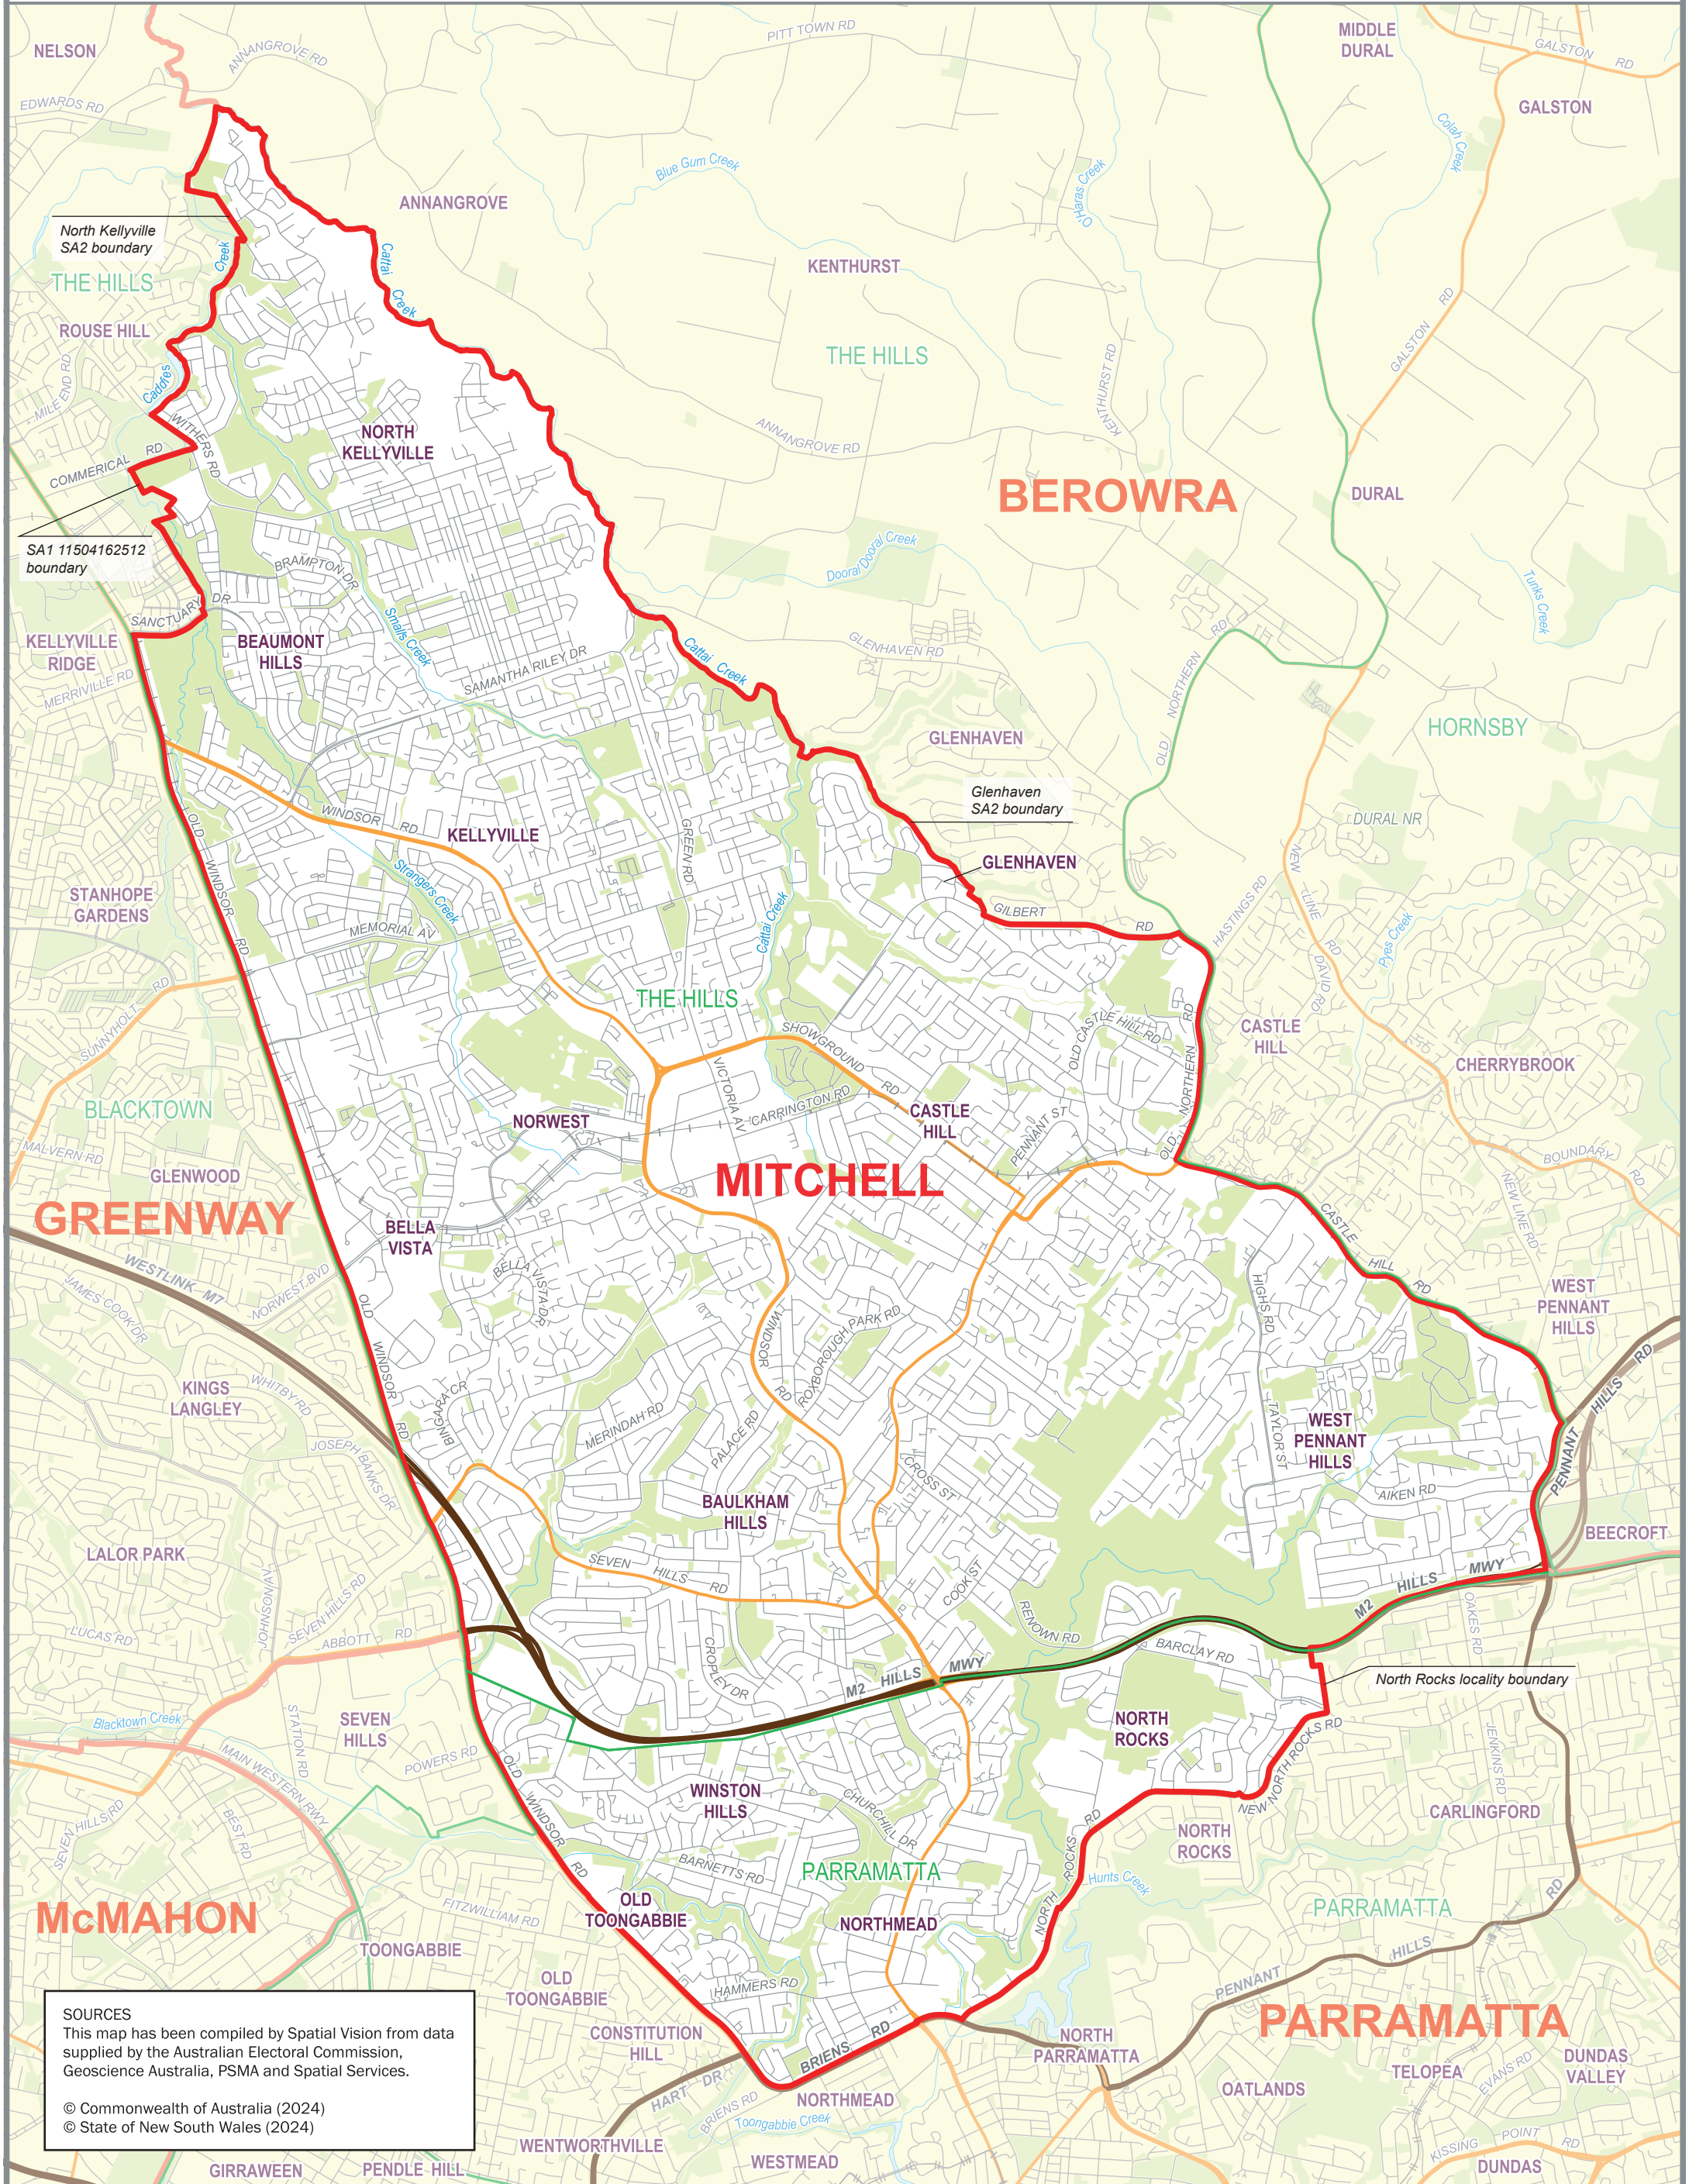

October 2024
**MAP OF THE COMMONWEALTH
 ELECTORAL DIVISION OF
 MITCHELL**

Name and Boundary of
 Electoral Division
 Names and Boundaries of
 Adjoining Electoral Divisions
 Names and Boundaries of
 Local Government Areas
 (as of August 2023)

MITCHELL
BEROWRA
THE HILLS

SOURCES
 This map has been compiled by Spatial Vision from data supplied by the Australian Electoral Commission, Geoscience Australia, PSMA and Spatial Services.
 © Commonwealth of Australia (2024)
 © State of New South Wales (2024)