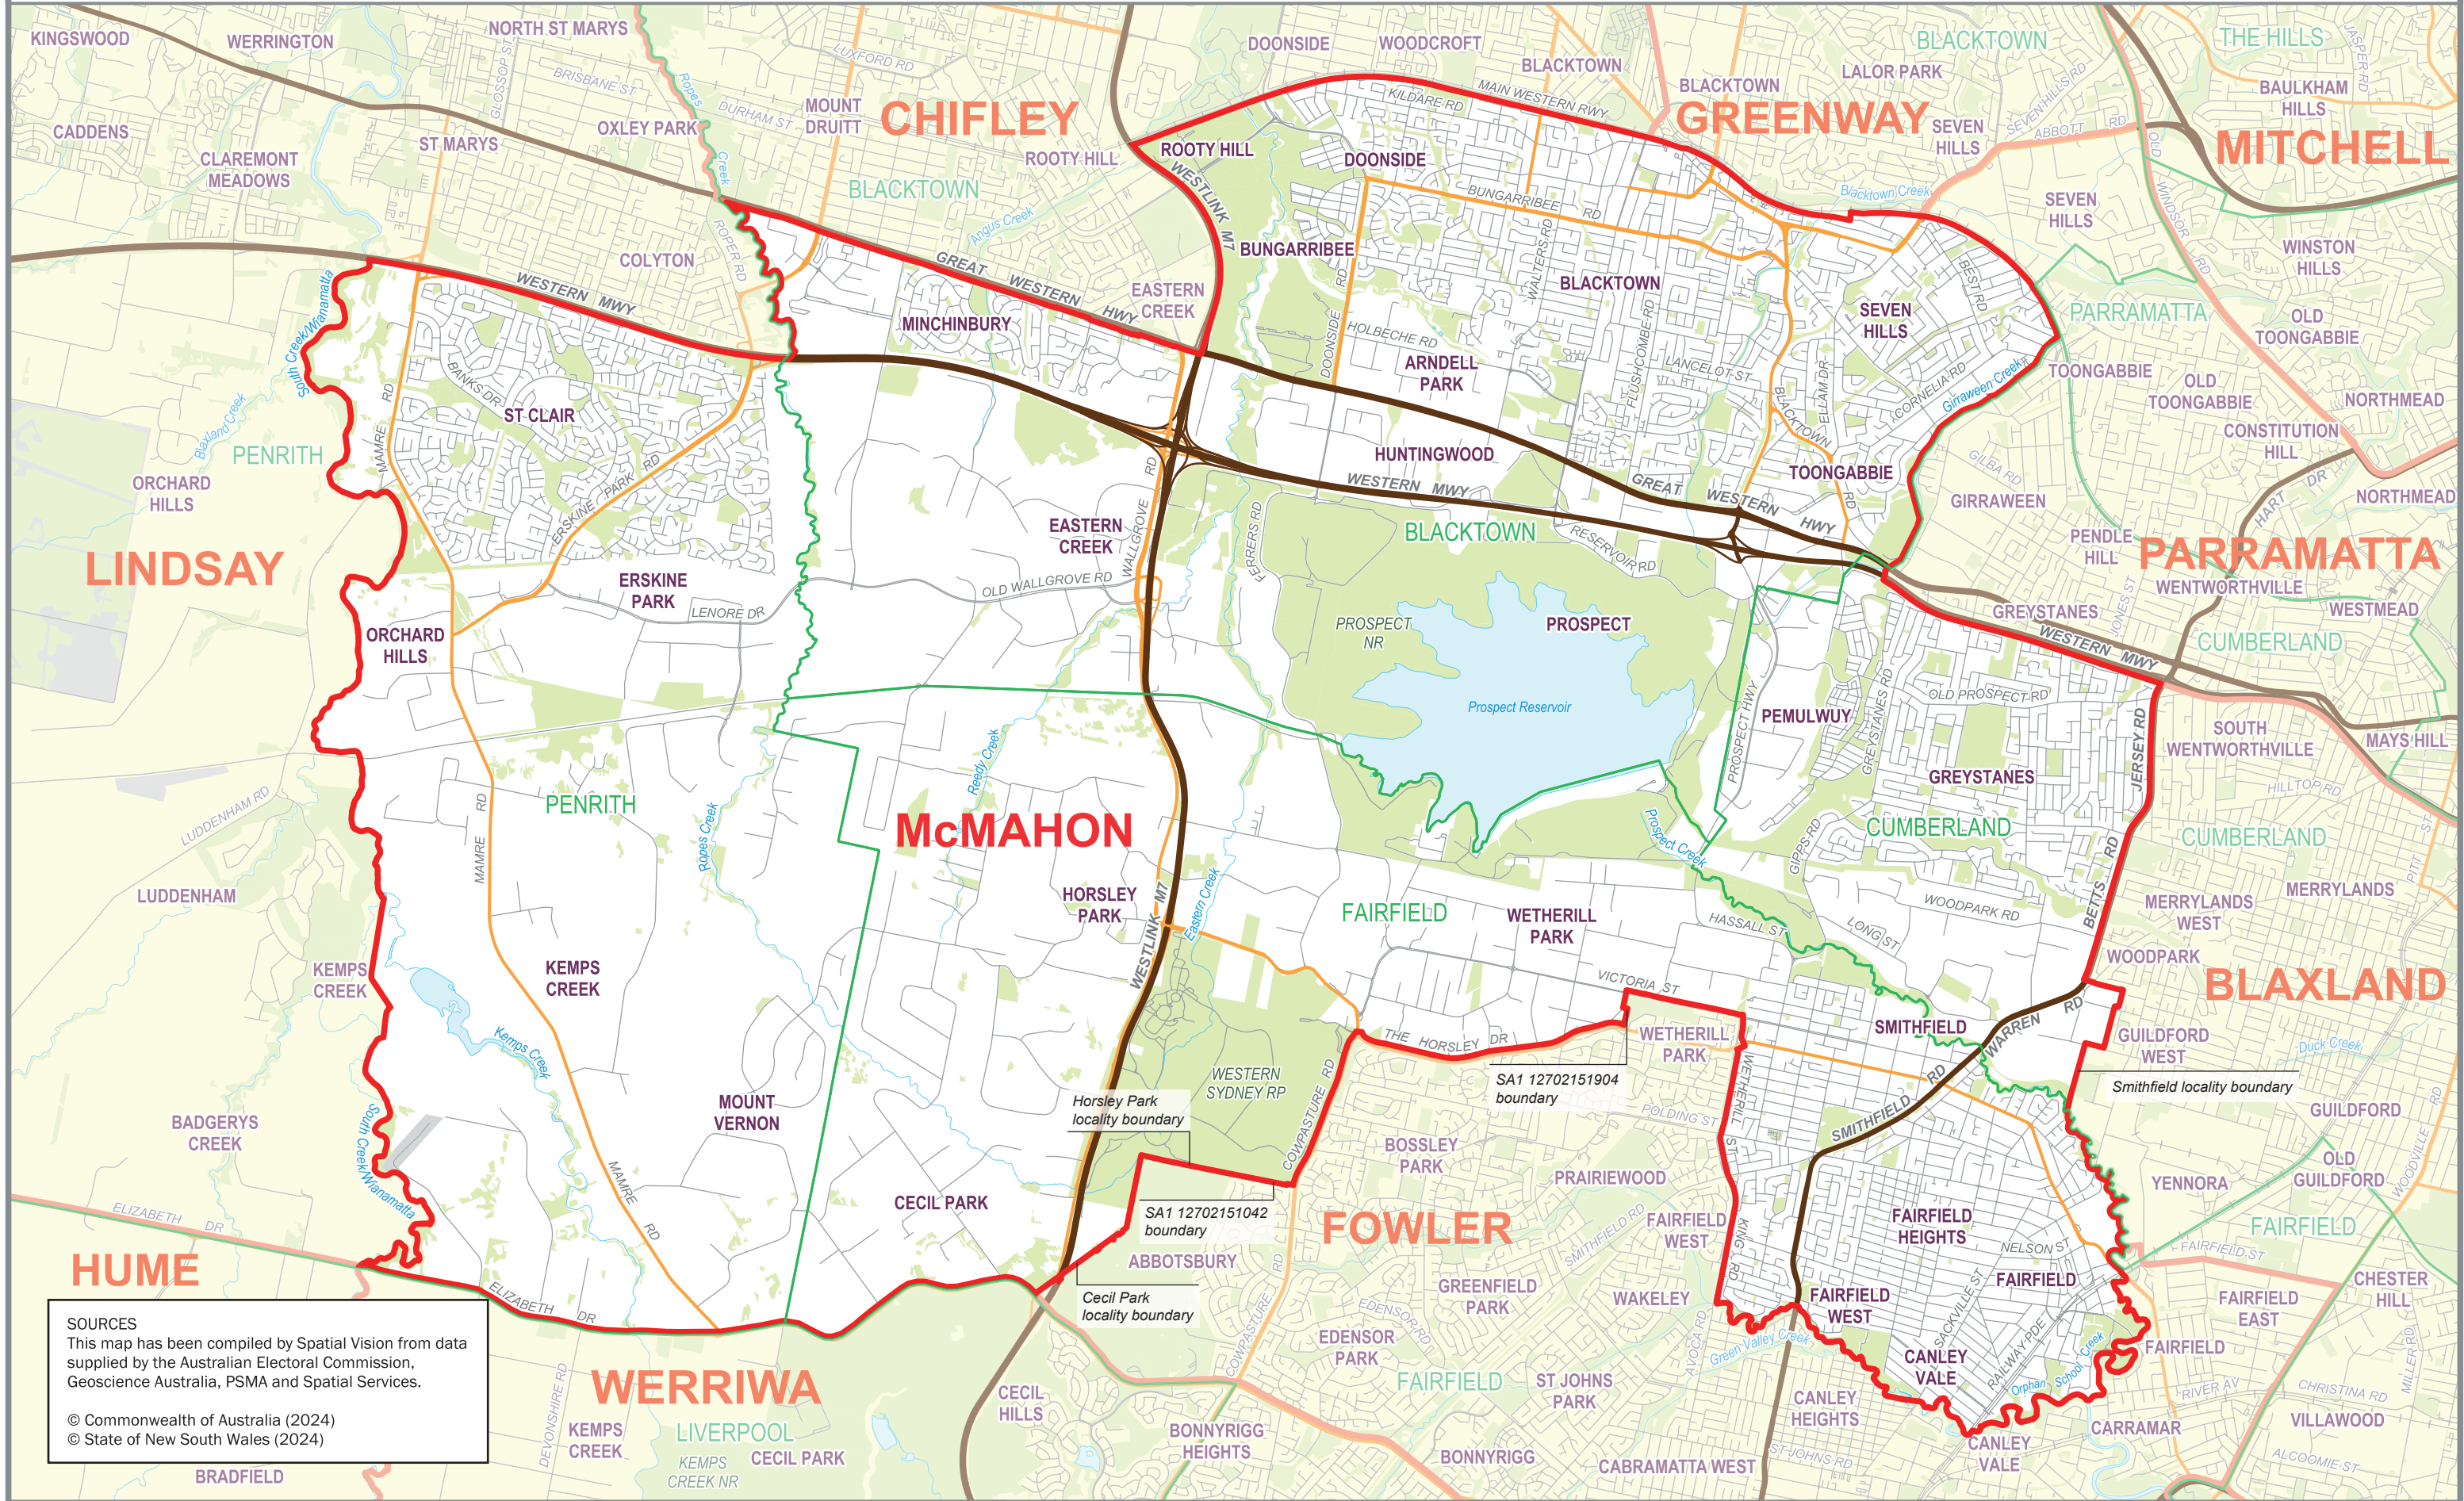

October 2024
**MAP OF THE COMMONWEALTH
 ELECTORAL DIVISION OF**
McMAHON

Name and Boundary of
 Electoral Division
 Names and Boundaries of
 Adjoining Electoral Divisions
 Names and Boundaries of
 Local Government Areas
 (as of August 2023)

McMAHON
CHIFLEY
PENRITH

SOURCES
 This map has been compiled by Spatial Vision from data supplied by the Australian Electoral Commission, Geoscience Australia, PSMA and Spatial Services.
 © Commonwealth of Australia (2024)
 © State of New South Wales (2024)