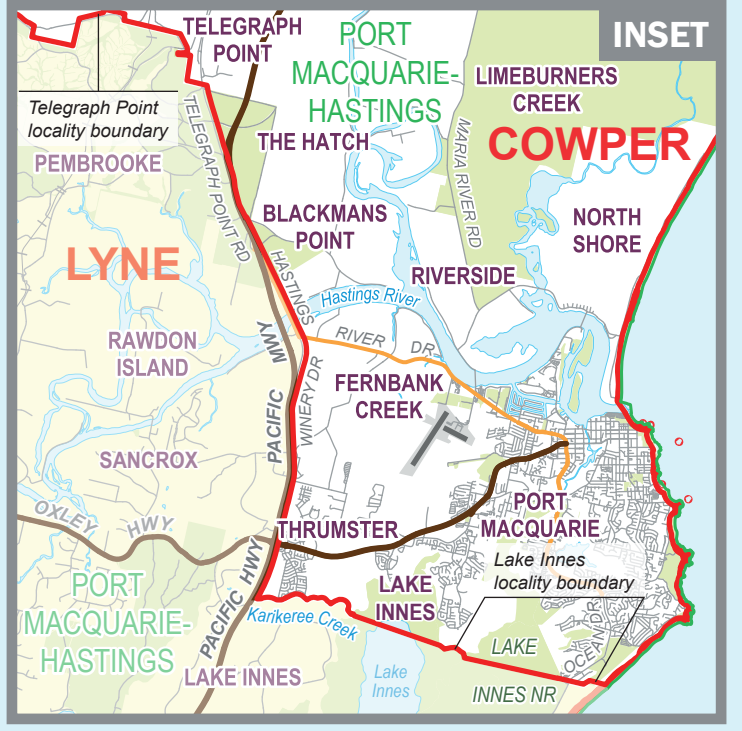

October 2024  
**MAP OF THE COMMONWEALTH  
 ELECTORAL DIVISION OF  
 COWPER**

Name and Boundary of  
 Electoral Division  
 Names and Boundaries of  
 Adjoining Electoral Divisions  
 Names and Boundaries of  
 Local Government Areas  
 (as of August 2023)

**COWPER**  
**PAGE**  
**KEMPSEY**

See inset

**SOURCES**  
 This map has been compiled by Spatial Vision from data supplied by the Australian Electoral Commission, Geoscience Australia, PSMA and Spatial Services.  
 © Commonwealth of Australia (2024)  
 © State of New South Wales (2024)