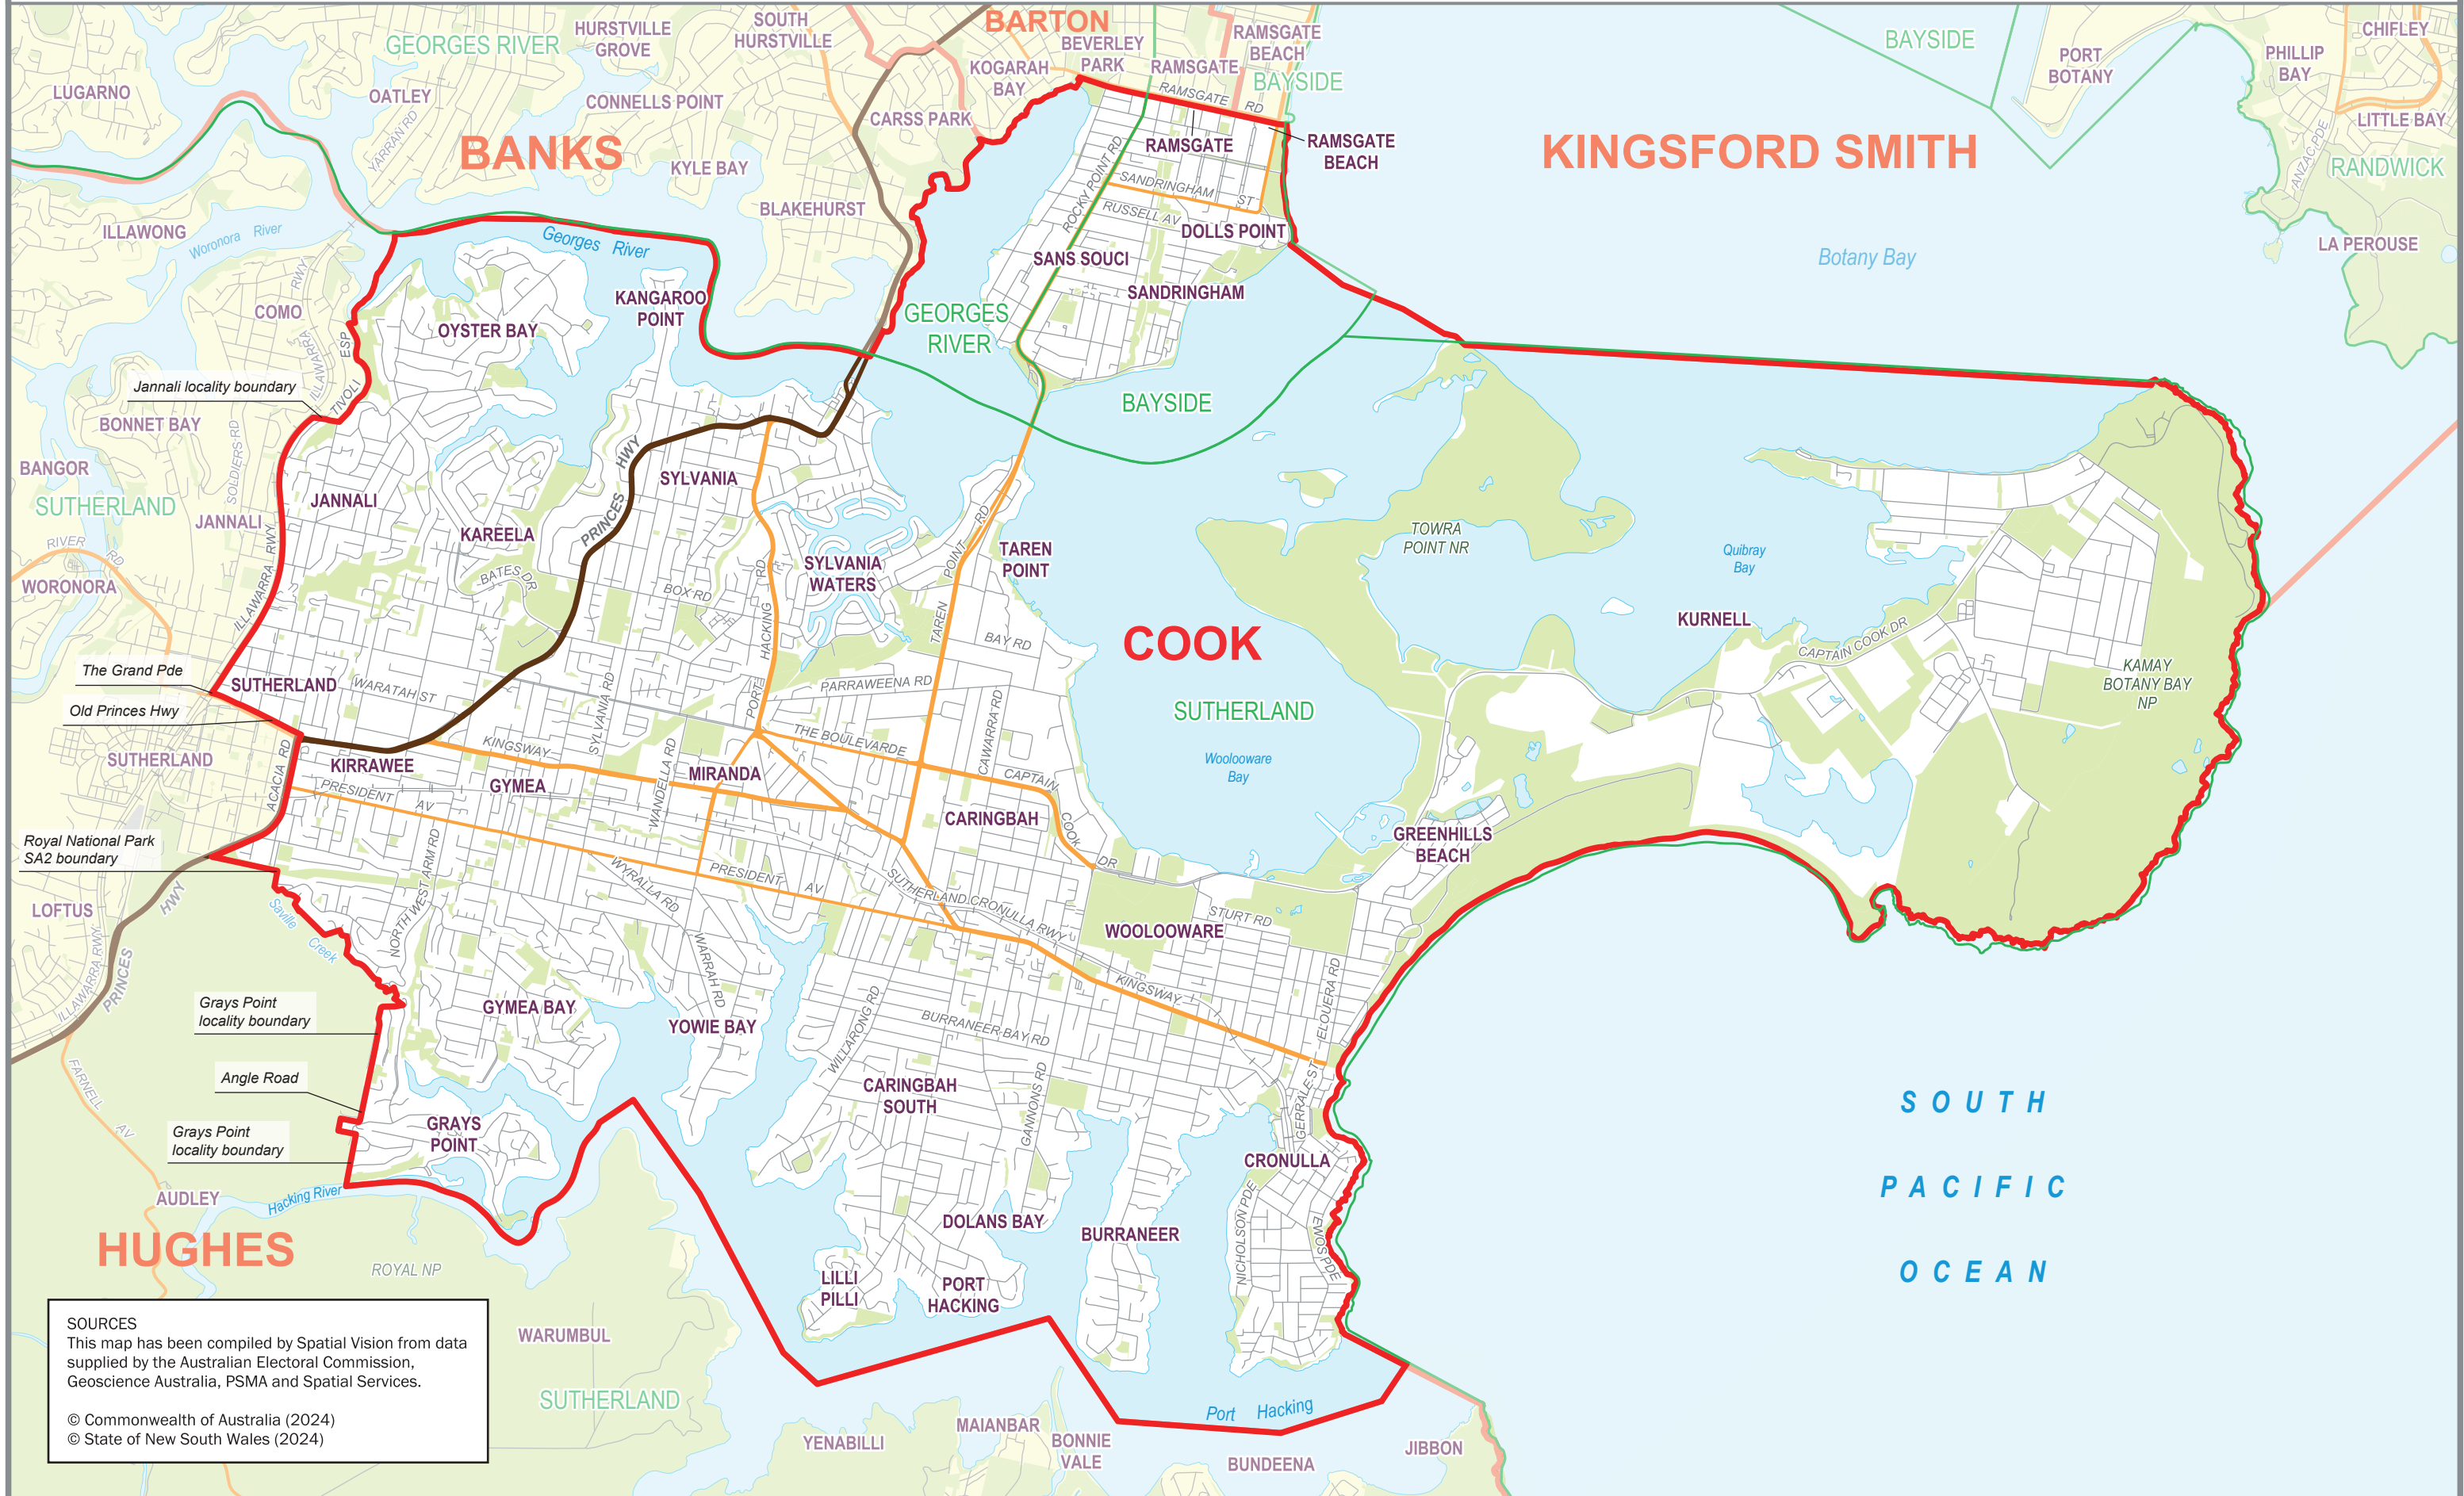

October 2024
**MAP OF THE COMMONWEALTH
 ELECTORAL DIVISION OF
 COOK**

Name and Boundary of
 Electoral Division
 Names and Boundaries of
 Adjoining Electoral Divisions
 Names and Boundaries of
 Local Government Areas
 (as of August 2023)

COOK
BANKS
BAYSIDE

SOURCES
 This map has been compiled by Spatial Vision from data supplied by the Australian Electoral Commission, Geoscience Australia, PSMA and Spatial Services.
 © Commonwealth of Australia (2024)
 © State of New South Wales (2024)