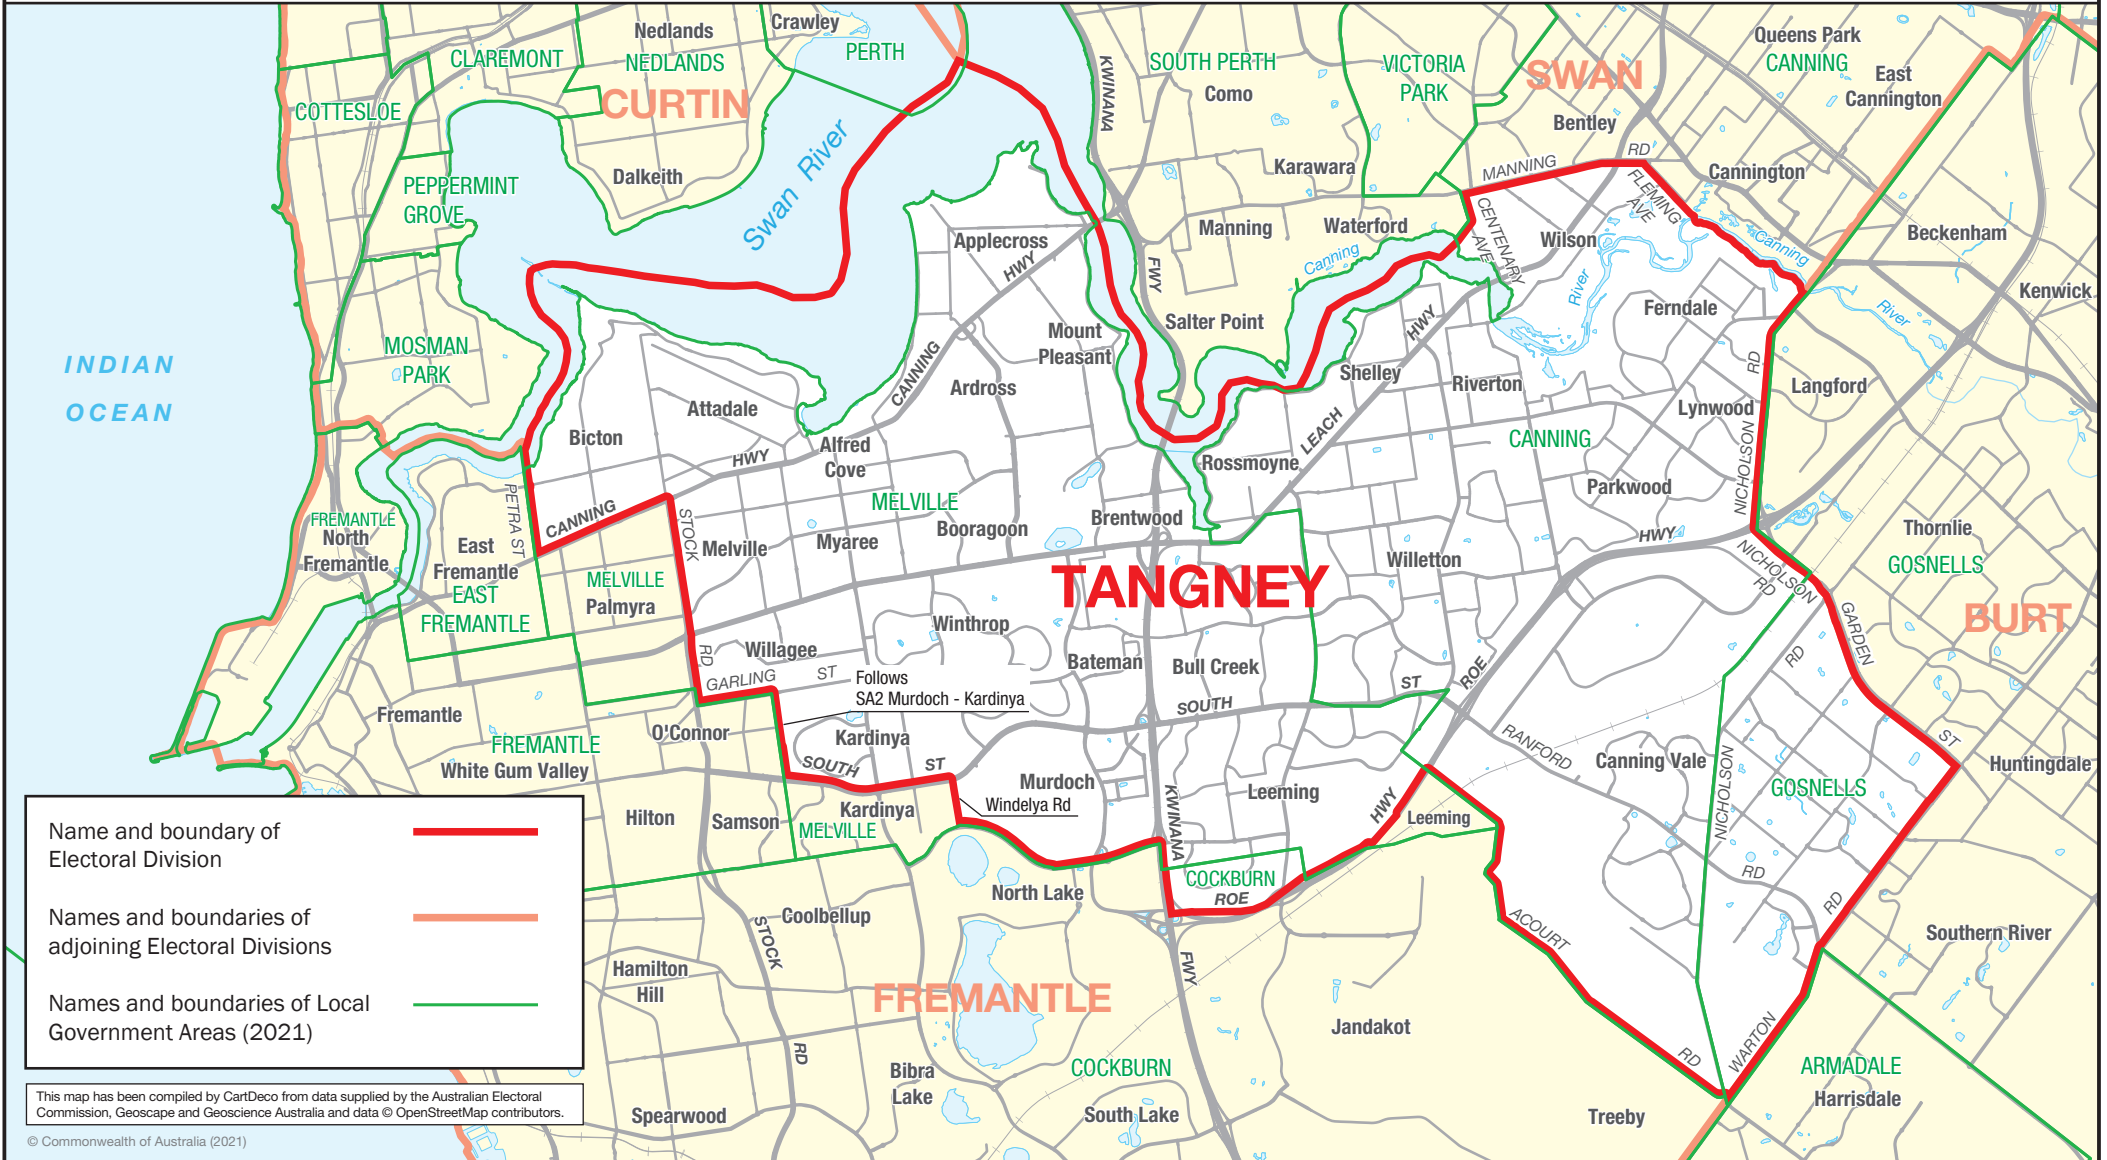

August 2021
**MAP OF COMMONWEALTH
 ELECTORAL DIVISION OF
 TANGNEY**

Name and boundary of Electoral Division	
Names and boundaries of adjoining Electoral Divisions	
Names and boundaries of Local Government Areas (2021)	

This map has been compiled by CartDeco from data supplied by the Australian Electoral Commission, Geoscience Australia and data © OpenStreetMap contributors.
 © Commonwealth of Australia (2021)