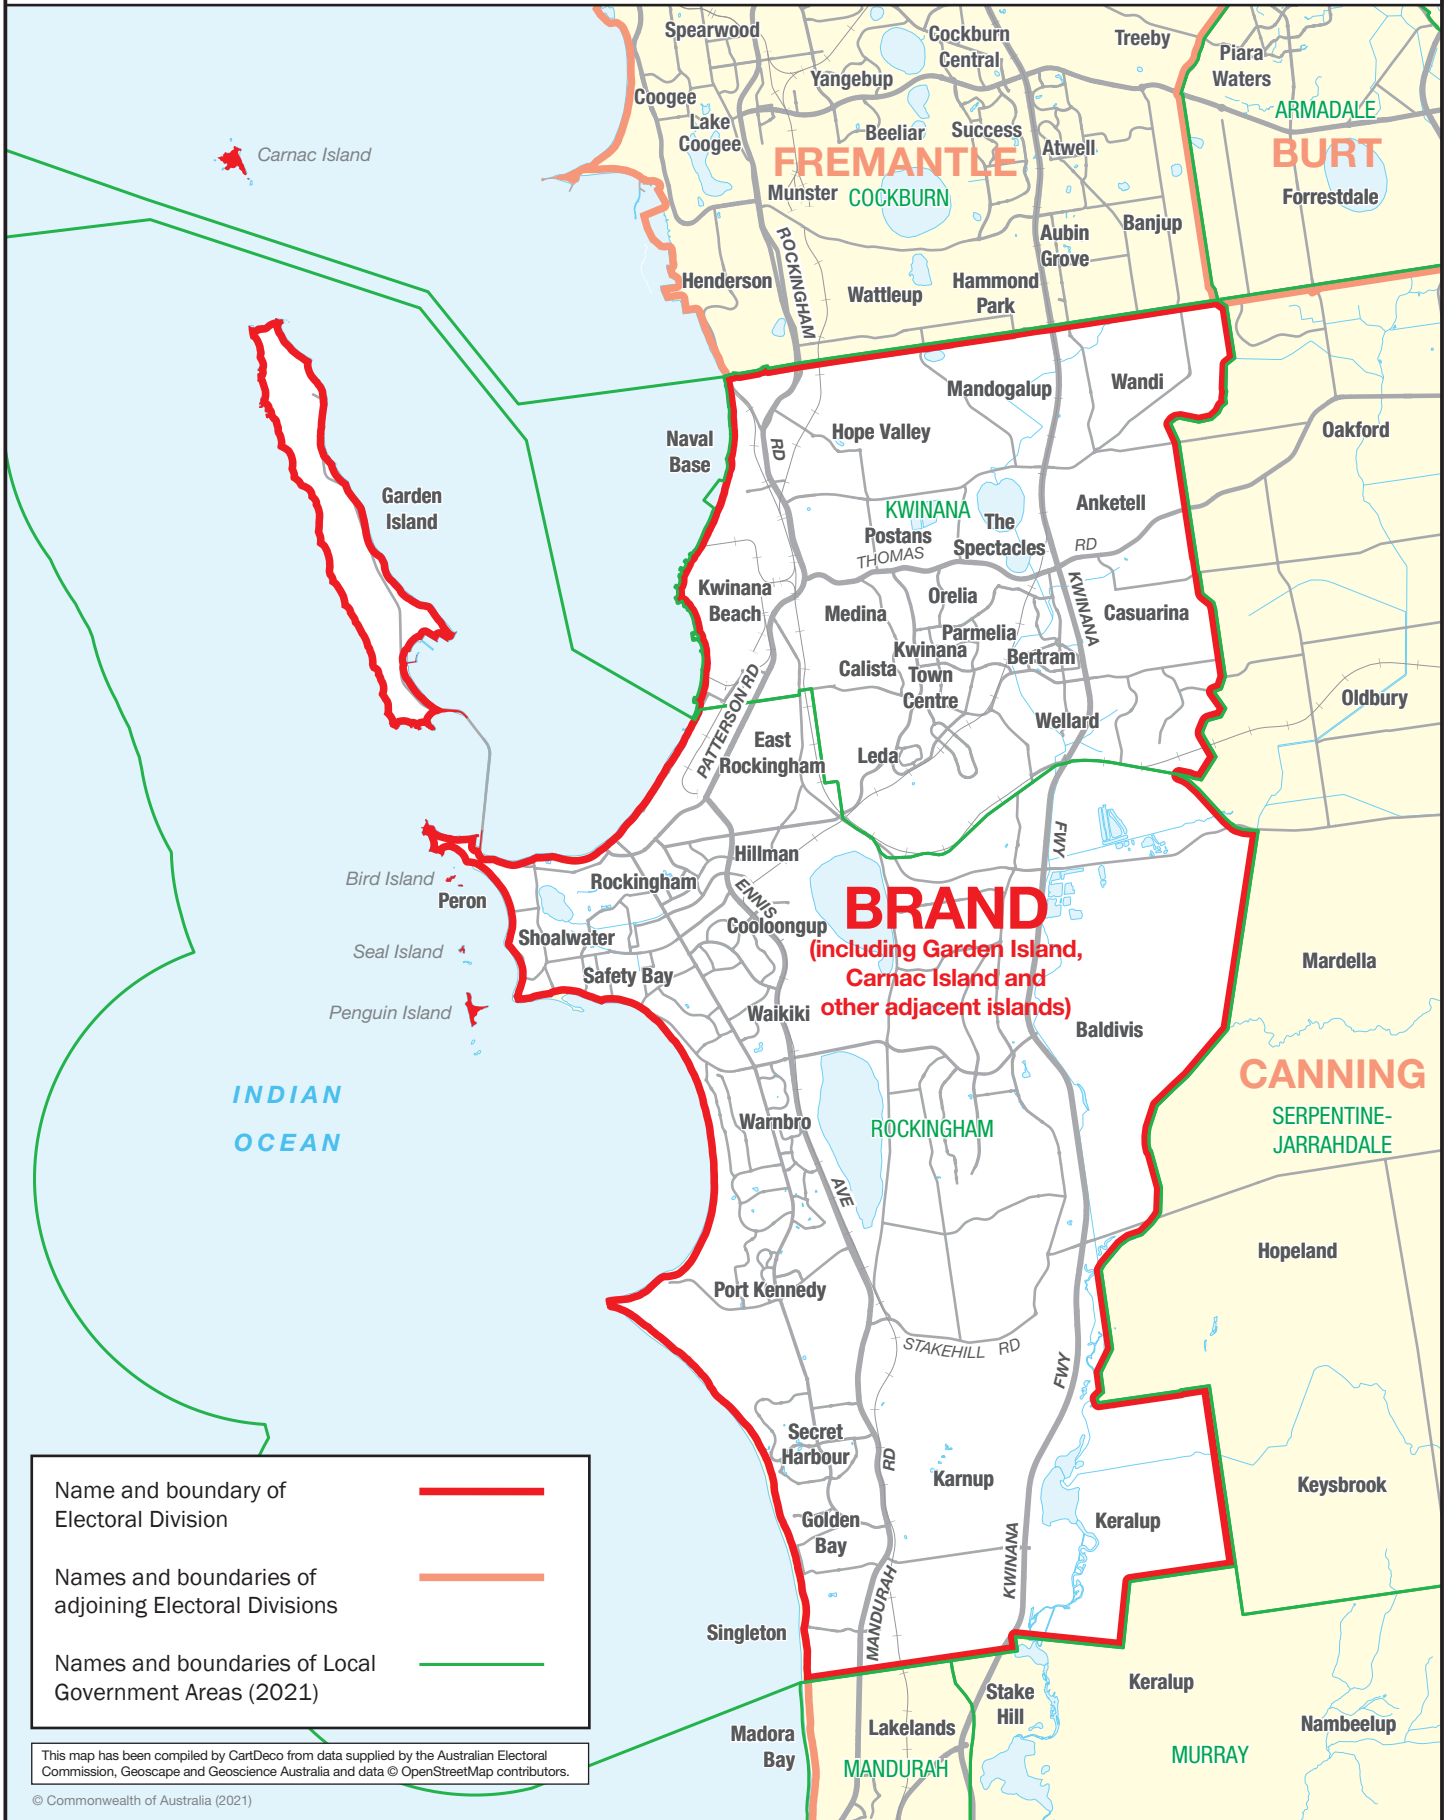

August 2021
**MAP OF COMMONWEALTH
 ELECTORAL DIVISION OF**

BRAND

0 5 km

Name and boundary of Electoral Division	
Names and boundaries of adjoining Electoral Divisions	
Names and boundaries of Local Government Areas (2021)	

This map has been compiled by CartDeco from data supplied by the Australian Electoral Commission, Geoscape and Geoscience Australia and data © OpenStreetMap contributors.
 © Commonwealth of Australia (2021)