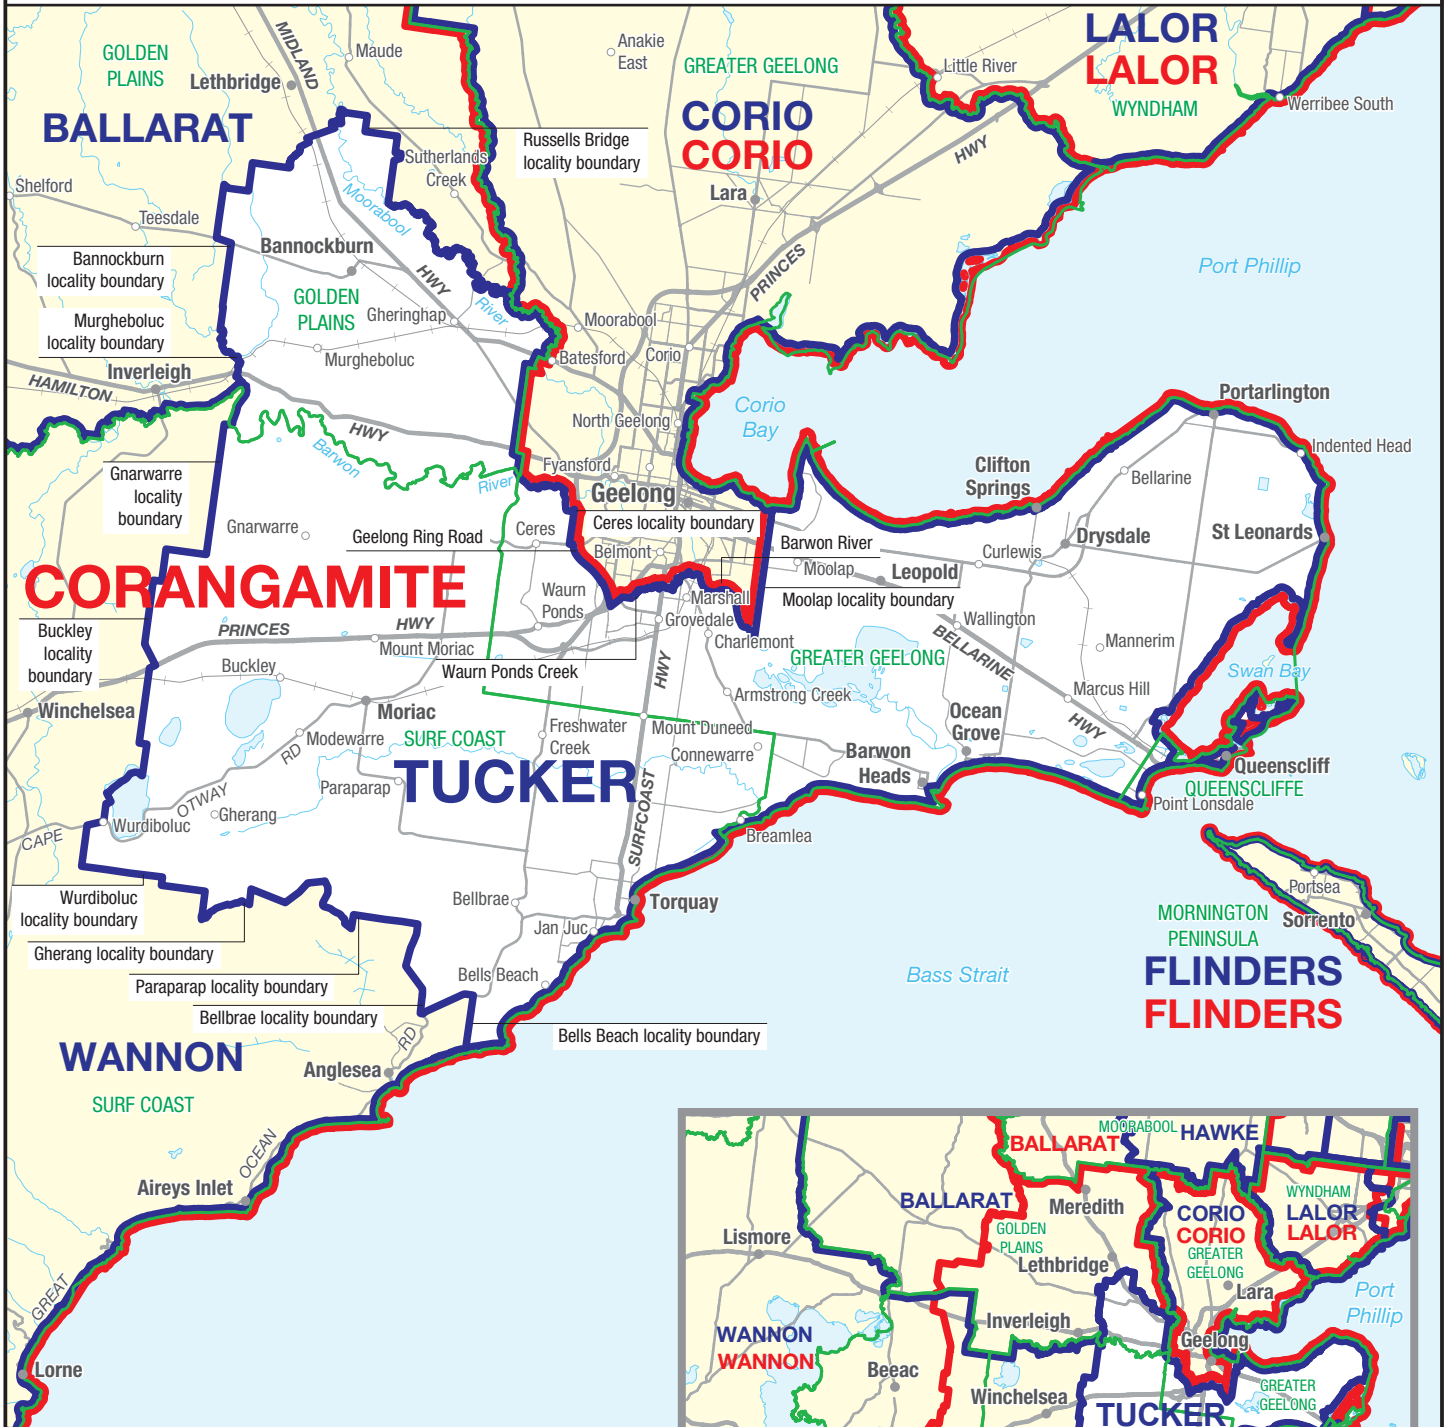

March 2021
**MAP OF PROPOSED
 COMMONWEALTH ELECTORAL DIVISION OF
 TUCKER**

Names and boundaries proposed by the Redistribution Committee	
Names and boundaries of existing Divisions	
Names and boundaries of Local Government Areas	

This map has been compiled by CartDeco from data supplied by the Australian Electoral Commission, Department of Environment, Land, Water and Planning, Geoscape and Geoscience Australia.