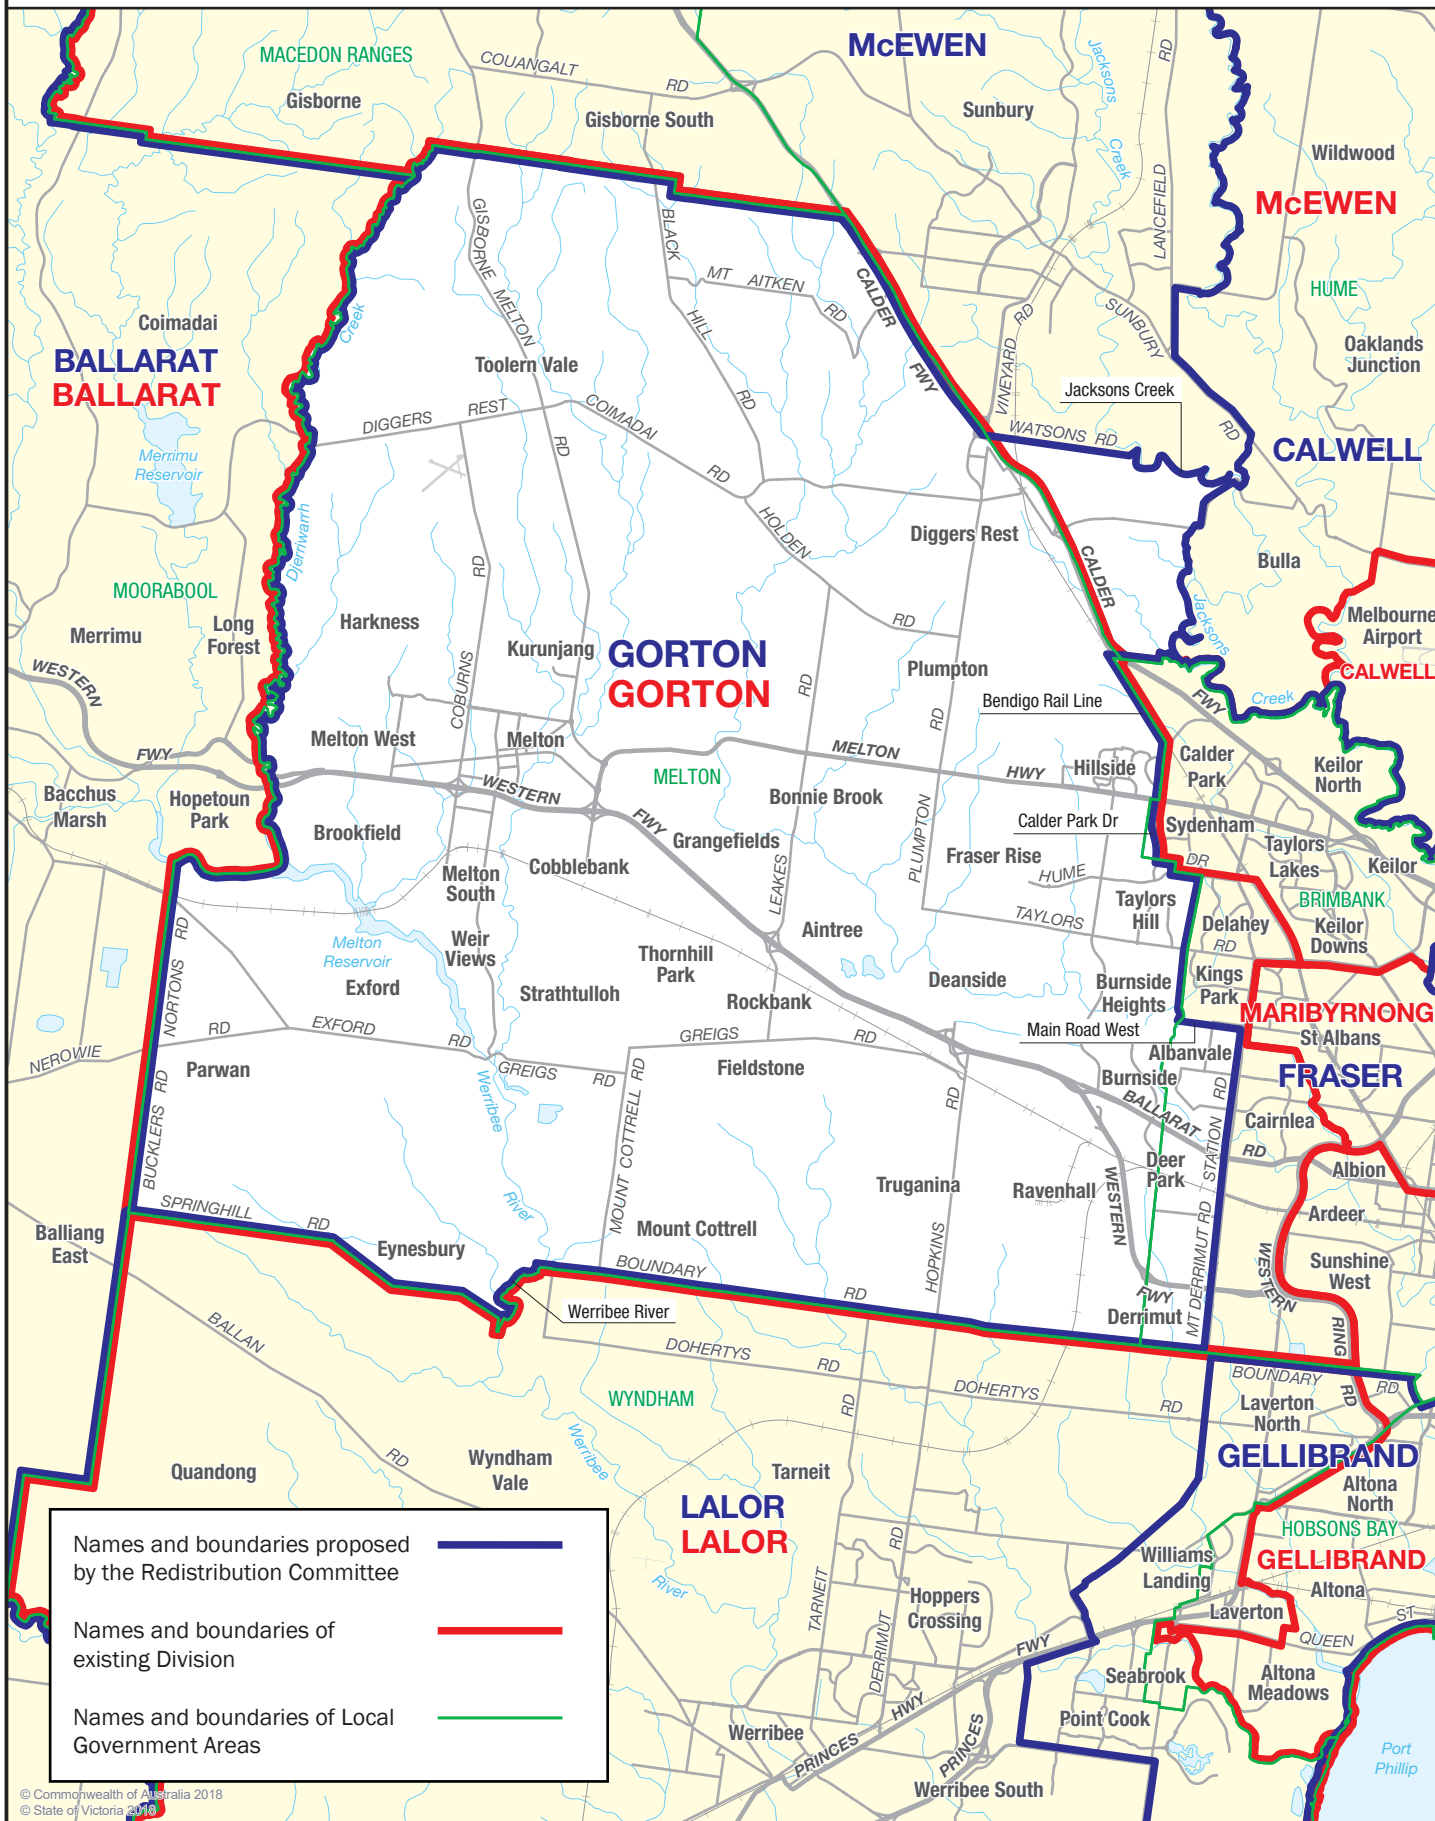

April 2018  
**MAP OF PROPOSED  
 COMMONWEALTH ELECTORAL DIVISION OF  
 GORTON**

Names and boundaries proposed by the Redistribution Committee ————

Names and boundaries of existing Division ————

Names and boundaries of Local Government Areas ————