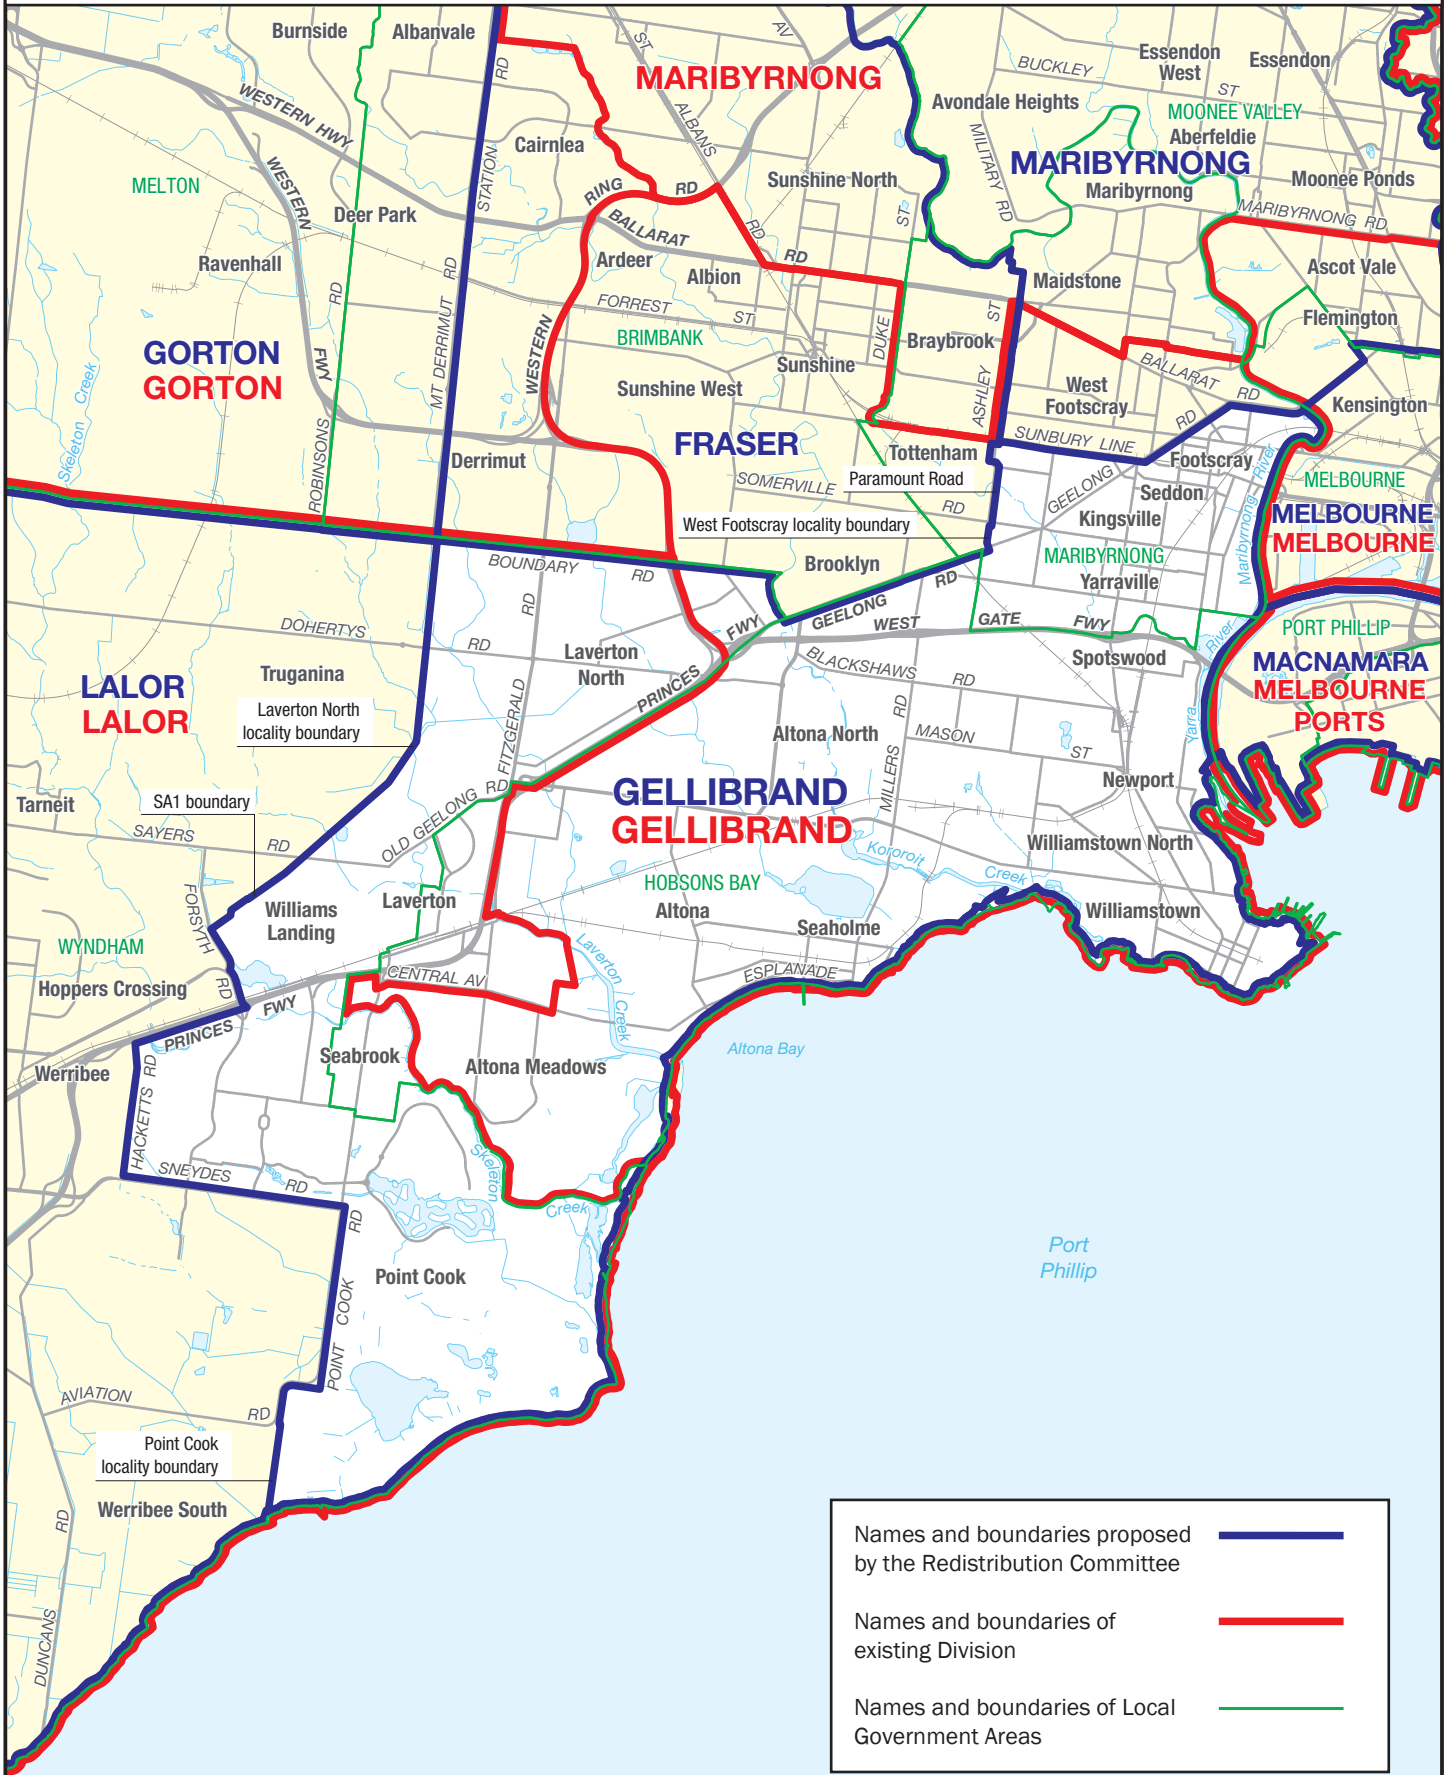

April 2018
**MAP OF PROPOSED
 COMMONWEALTH ELECTORAL DIVISION OF
 GELLIBRAND**

0 2 km

Names and boundaries proposed by the Redistribution Committee	
Names and boundaries of existing Division	
Names and boundaries of Local Government Areas	