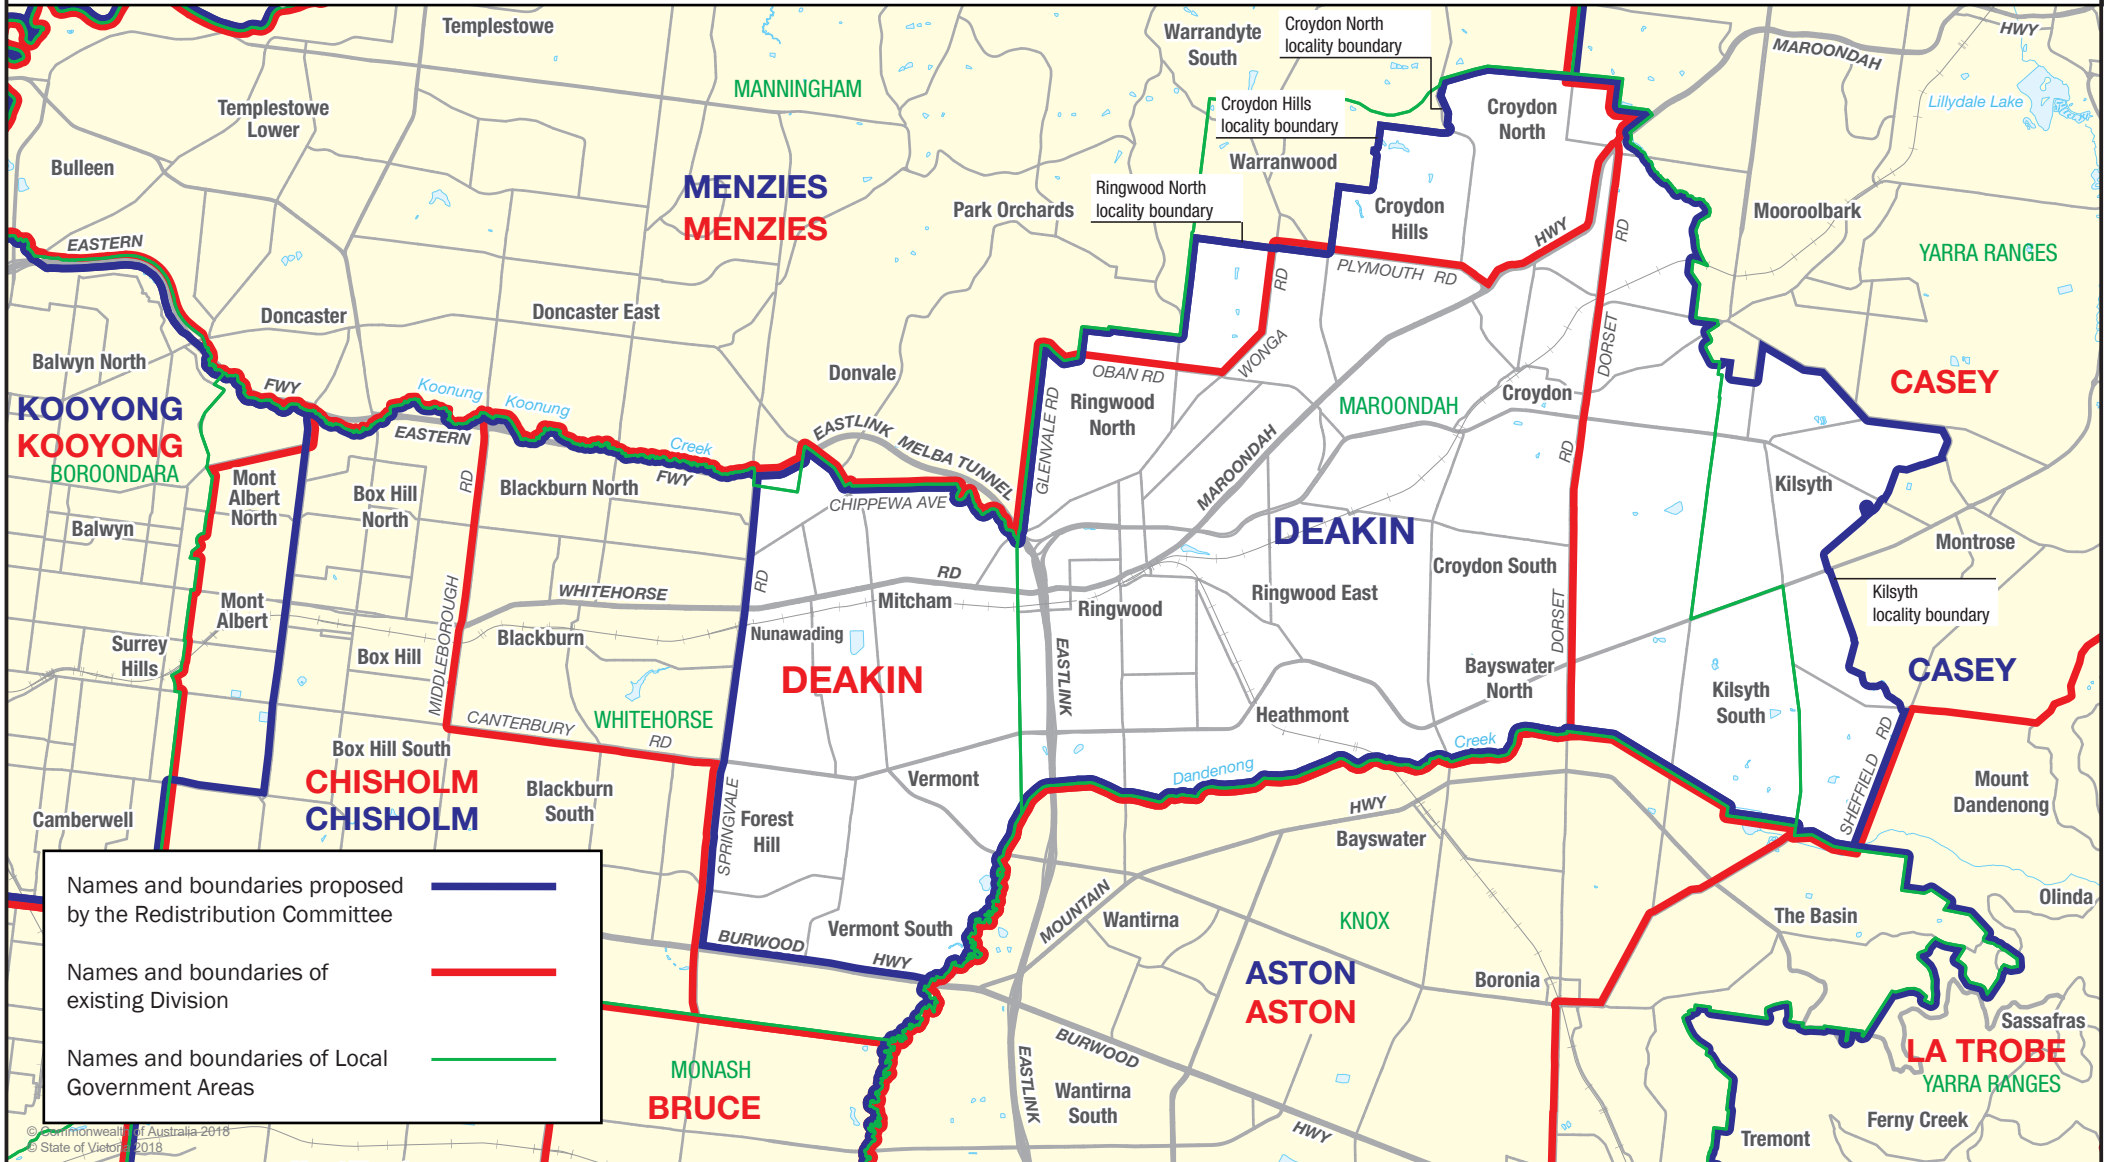

April 2018  
**MAP OF PROPOSED  
 COMMONWEALTH ELECTORAL DIVISION OF  
 DEAKIN**

0 2 km

Names and boundaries proposed by the Redistribution Committee ——— (blue line)

Names and boundaries of existing Division ——— (red line)

Names and boundaries of Local Government Areas ——— (green line)