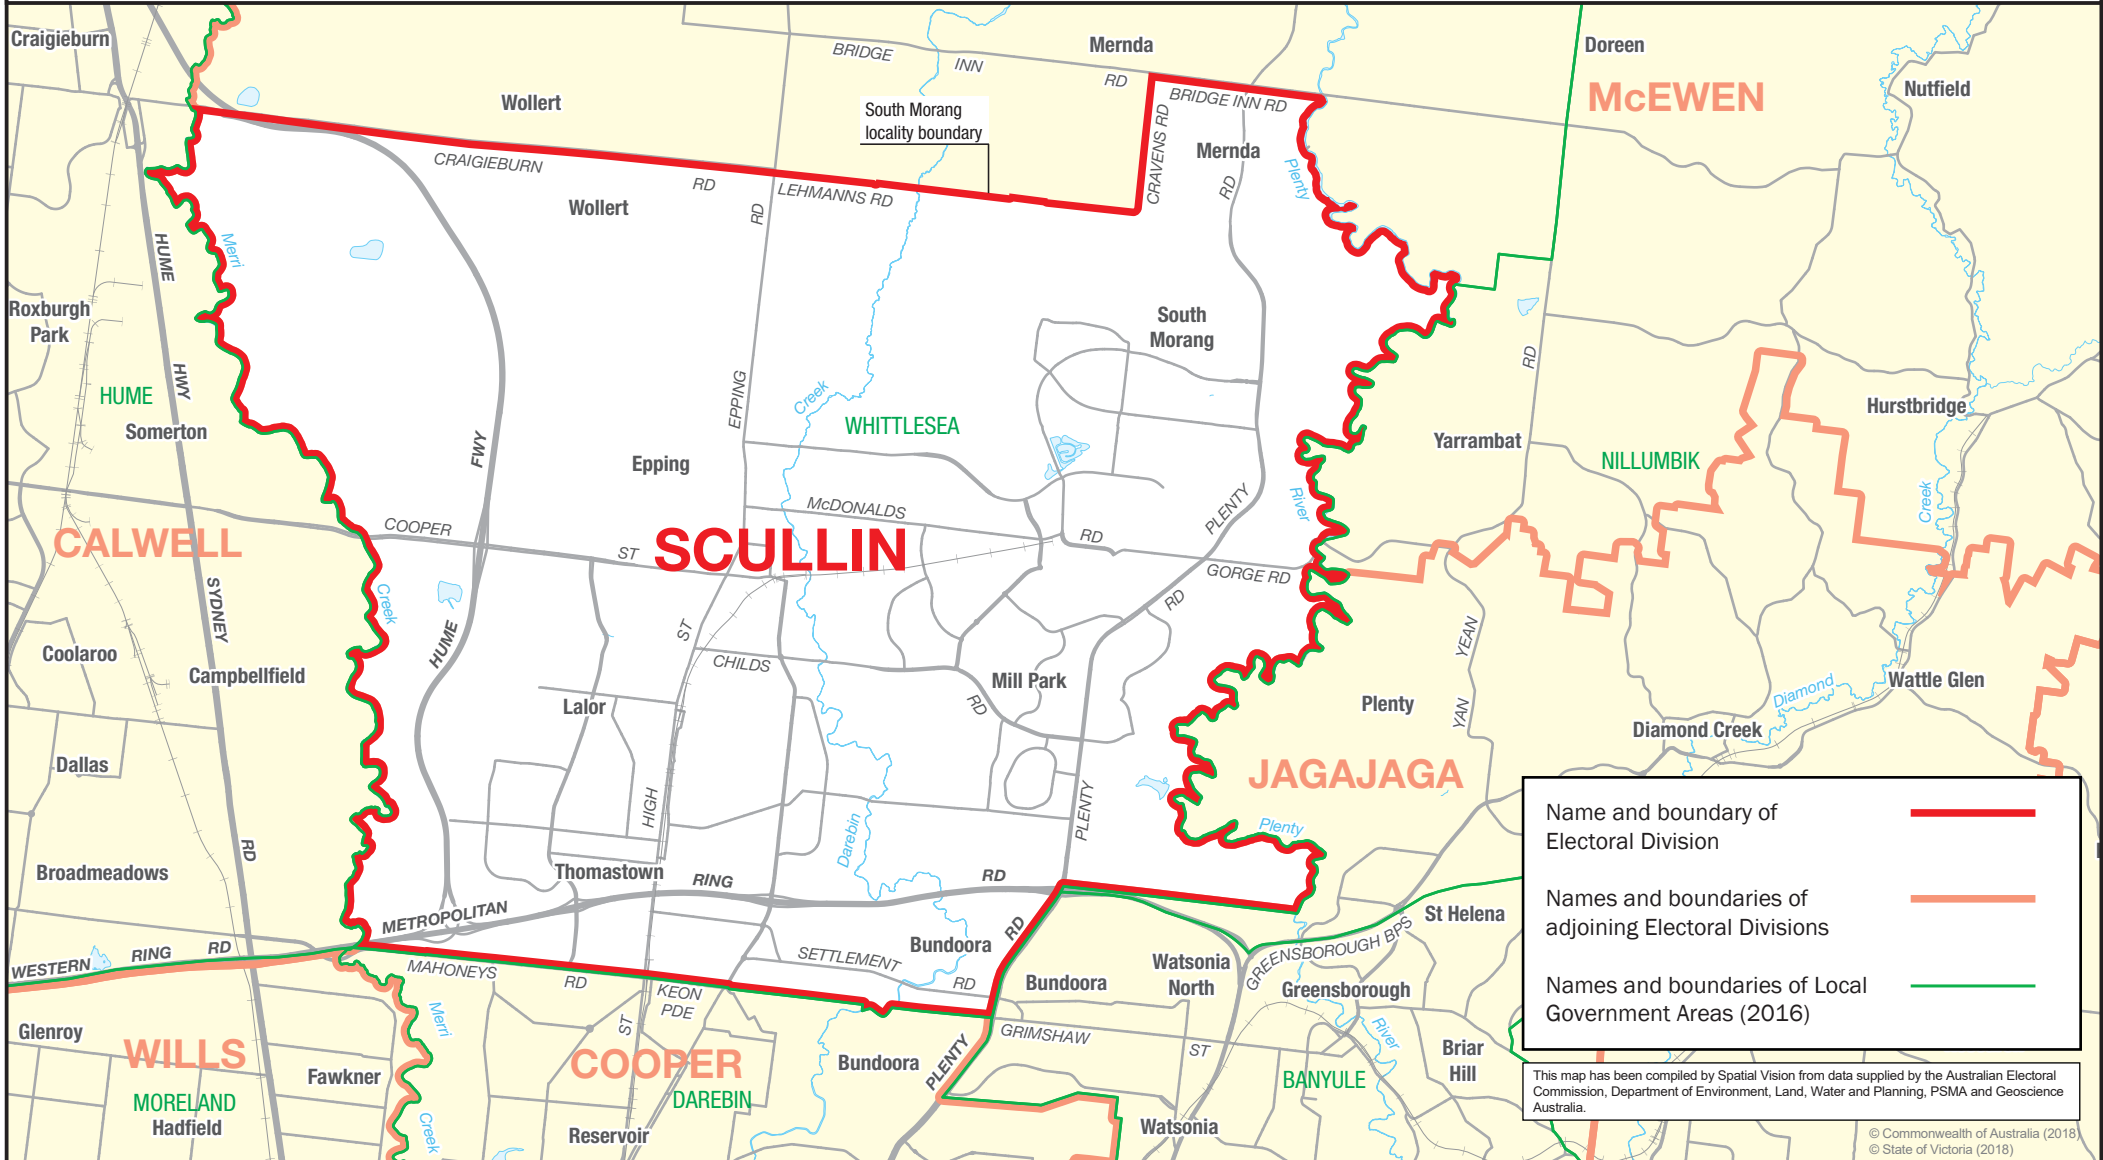

July 2018  
**MAP OF THE FEDERAL  
 ELECTORAL DIVISION OF  
 SCULLIN**

0 2 km

Name and boundary of Electoral Division	
Names and boundaries of adjoining Electoral Divisions	
Names and boundaries of Local Government Areas (2016)	

This map has been compiled by Spatial Vision from data supplied by the Australian Electoral Commission, Department of Environment, Land, Water and Planning, PSMA and Geoscience Australia.